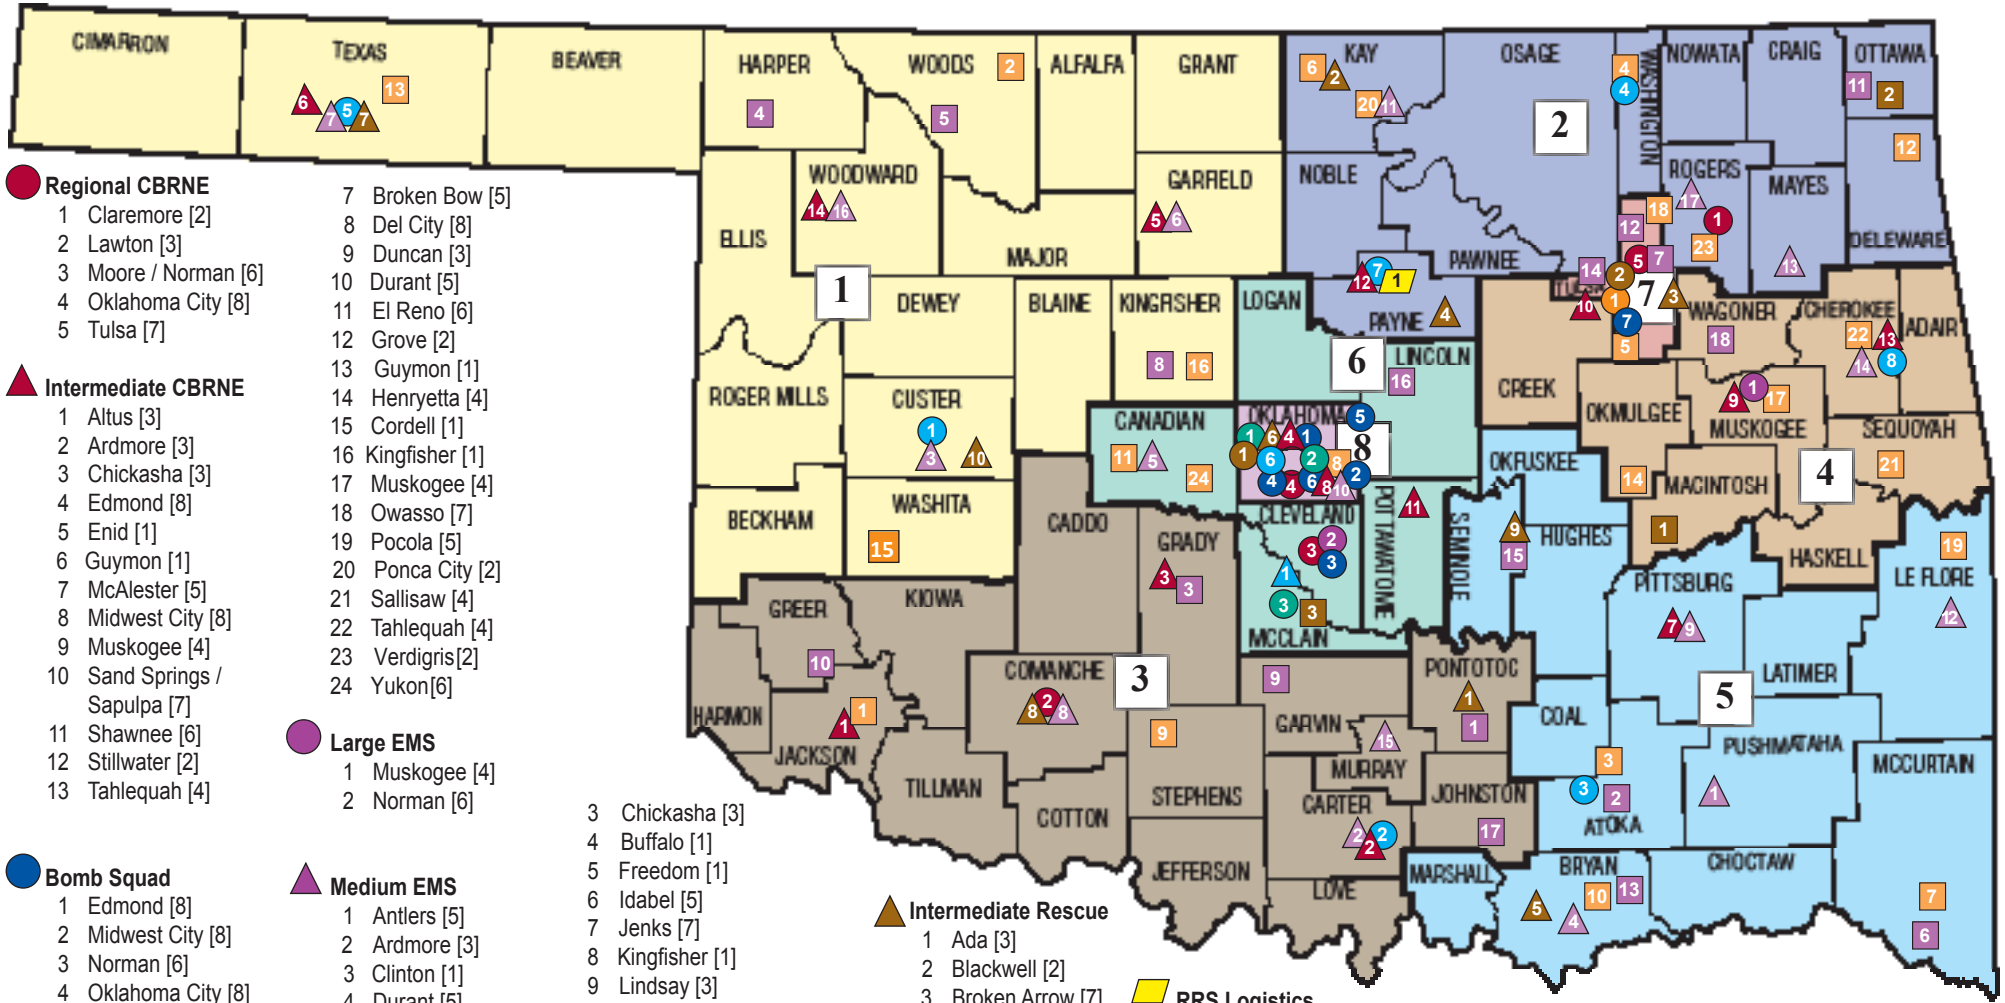

Oklahoma Regional Response System

- Regional CBRNE**
 - 1 Claremore [2]
 - 2 Lawton [3]
 - 3 Moore / Norman [6]
 - 4 Oklahoma City [8]
 - 5 Tulsa [7]
 - 7 Broken Bow [5]
 - 8 Del City [8]
 - 9 Duncan [3]
 - 10 Durant [5]
 - 11 El Reno [6]
 - 12 Grove [2]
 - 13 Guyton [1]
 - 14 Henryetta [4]
 - 15 Cordell [1]
 - 16 Kingfisher [1]
 - 17 Muskogee [4]
 - 18 Owasso [7]
 - 19 Pocola [5]
 - 20 Ponca City [2]
 - 21 Sallisaw [4]
 - 22 Tahlequah [4]
 - 23 Verdigris [2]
 - 24 Yukon [6]
- Intermediate CBRNE**
 - 1 Altus [3]
 - 2 Ardmore [3]
 - 3 Chickasha [3]
 - 4 Edmond [8]
 - 5 Enid [1]
 - 6 Guyton [1]
 - 7 McAlester [5]
 - 8 Midwest City [8]
 - 9 Muskogee [4]
 - 10 Sand Springs / Sapulpa [7]
 - 11 Shawnee [6]
 - 12 Stillwater [2]
 - 13 Tahlequah [4]
- Large EMS**
 - 1 Muskogee [4]
 - 2 Norman [6]
- Medium EMS**
 - 1 Antlers [5]
 - 2 Ardmore [3]
 - 3 Clinton [1]
 - 4 Durant [5]
 - 5 El Reno [6]
 - 6 Enid [1]
 - 7 Guyton [1]
 - 8 Lawton [3]
 - 9 McAlester [5]
 - 10 Midwest City [8]
 - 11 Ponca City [2]
 - 12 Poteau [5]
 - 13 Pryor [2]
 - 14 Tahlequah [4]
 - 15 Sulphur [3]
 - 16 Woodward [1]
 - 17 Oologah Talala [2]
- Bantam EMS**
 - 1 Ada [3]
 - 2 Atoka [5]
- Bomb Squad**
 - 1 Edmond [8]
 - 2 Midwest City [8]
 - 3 Norman [6]
 - 4 Oklahoma City [8]
 - 5 Oklahoma CNTY [8]
 - 6 OHP [8]
 - 7 Tulsa [7]
- Mass Decontamination**
 - 1 Tulsa [7]
- Small Decontamination**
 - 1 Altus [3]
 - 2 Alva [1]
 - 3 Atoka [5]
 - 4 Bartlesville [2]
 - 5 Bixby [7]
 - 6 Blackwell [2]
- Urban Search & Rescue**
 - 1 OKC [8]
 - 2 Tulsa [7]
- Intermediate Rescue**
 - 1 Ada [3]
 - 2 Blackwell [2]
 - 3 Broken Arrow [7]
 - 4 Cushing [2]
 - 5 Durant [5]
 - 6 Edmond [8]
 - 7 Guyton [1]
 - 8 Lawton [3]
 - 9 Seminole [5]
 - 10 Weatherford [1]
- Small Rescue**
 - 1 Eufaula [4]
 - 2 Miami [2]
 - 3 Purcell [6]
- Communication Units**
 - 1 Command 1 OHP
 - 2 Command 2 OHP
 - 3 Command 3 AG