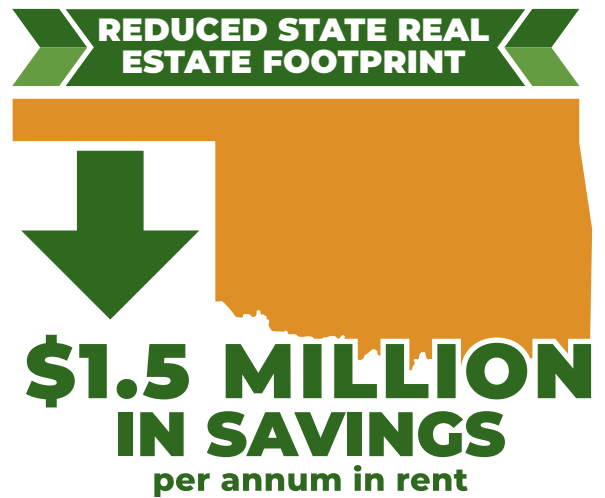

GOVDASHBOARD PROGRESS

Unemployment Rate

Energy Affordability:
Retail Price per Kilowatt Hour

Structurally Deficient
Bridges

Per capita
INCARCERATION
RATE DECREASED

21%

**REDUCED PRISON
POPULATION FROM
27,136 to 21,345**

**DECREASED
RECIDIVISM FROM
25.5% to 20.0%**

State Reserves & Unspent Cash