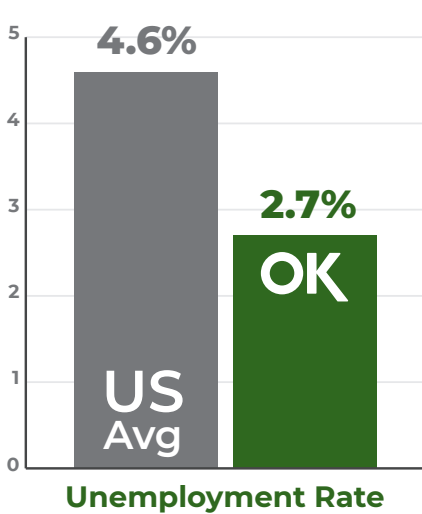

GOVDASHBOARD PROGRESS

Unemployment Rate

Energy Affordability:
Retail Price per Kilowatt Hour

Structurally Deficient
Bridges

Per capita
INCARCERATION
RATE DECREASED

21%

**REDUCED PRISON
POPULATION FROM
27,136 to 21,345**

**DECREASED
RECIDIVISM FROM
25.5% to 20.0%**

State Reserves & Unspent Cash