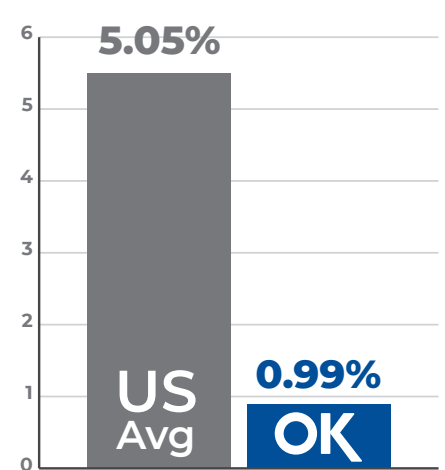

GOVDASHBOARD PROGRESS

Unemployment Rate

Energy Affordability:
Retail Price per Kilowatt Hour

Structurally Deficient
Bridges

Per capita
INCARCERATION
RATE DECREASED

21%

**REDUCED PRISON
POPULATION FROM
27,136 to 21,345**

**DECREASED
RECIDIVISM FROM
25.5% to 20.0%**

State Reserves & Unspent Cash