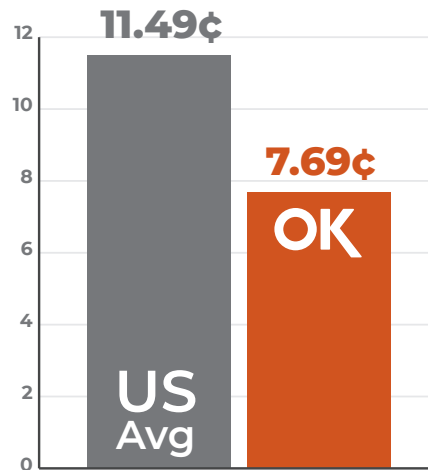

GOVDASHBOARD PROGRESS

Unemployment Rate

Energy Affordability:
Retail Price per Kilowatt Hour

Structurally Deficient
Bridges

Per capita
INCARCERATION
RATE DECREASED

21%

**REDUCED PRISON
POPULATION FROM
27,136 to 21,345**

**DECREASED
RECIDIVISM FROM
25.5% to 20.0%**

State Reserves & Unspent Cash