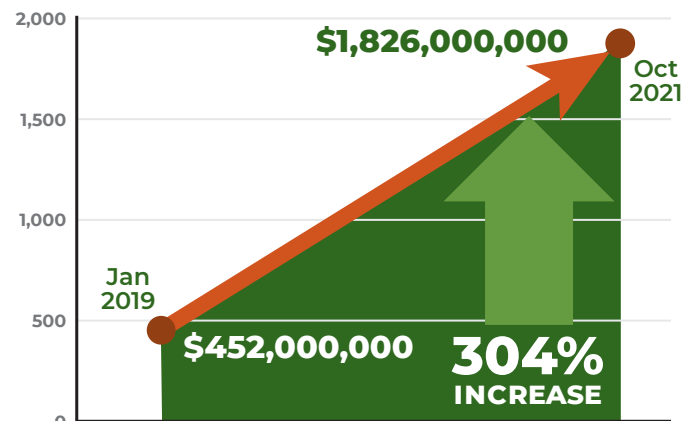

GOVDASHBOARD PROGRESS

Unemployment Rate

Energy Affordability:
Retail Price per Kilowatt Hour

Structurally Deficient
Bridges

Per capita
INCARCERATION
RATE DECREASED

21%

**REDUCED PRISON
POPULATION FROM
27,136 to 21,345**

**DECREASED
RECIDIVISM FROM
25.5% to 20.0%**

State Reserves & Unspent Cash