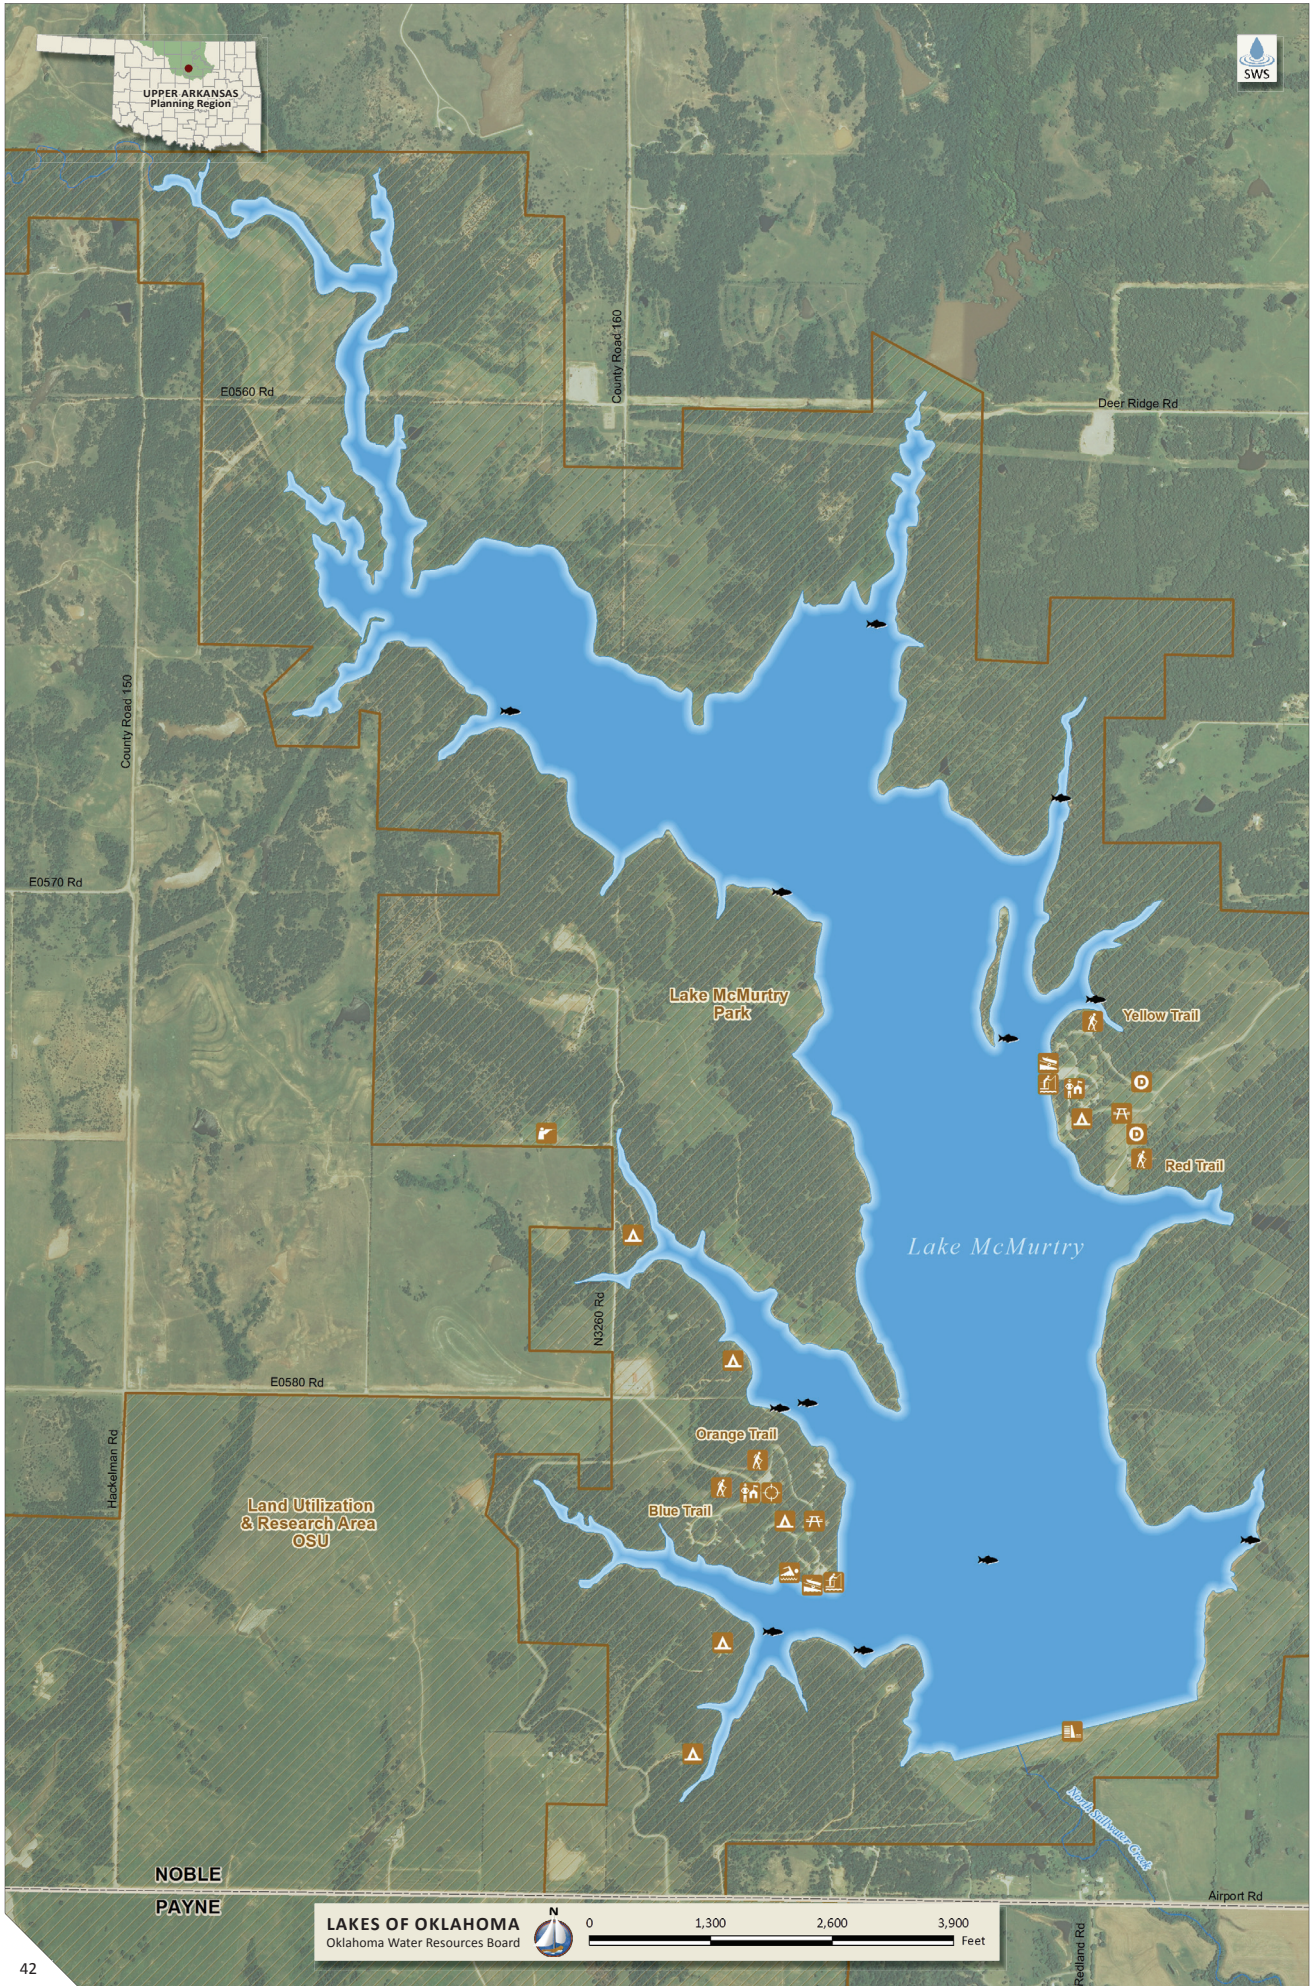

UPPER ARKANSAS  
Planning Region

NOBLE  
PAYNE

LAKES OF OKLAHOMA  
Oklahoma Water Resources Board

0 1,300 2,600 3,900  
Feet