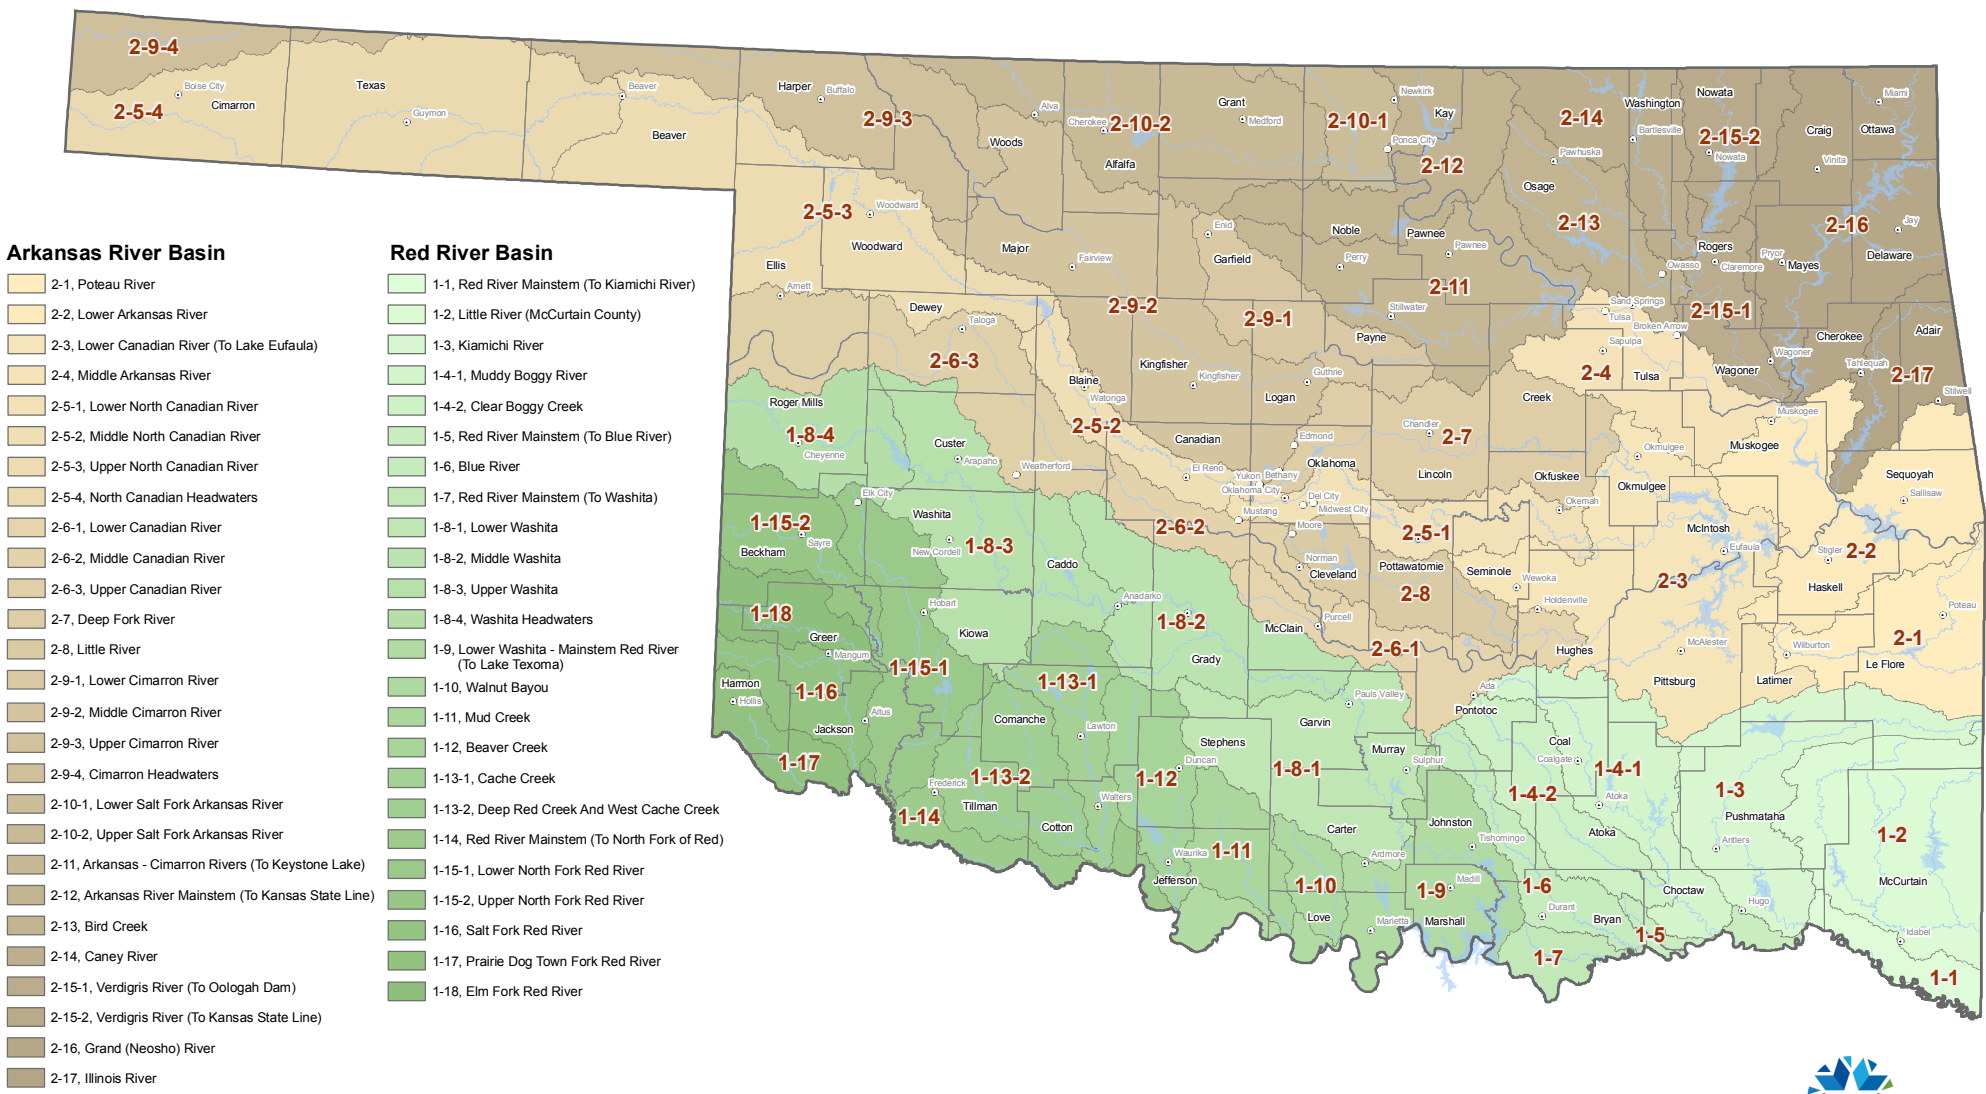

Oklahoma Surface Water Resources

OWRB Water Rights Permitting - Stream System Management Basins

This map represents surface water management basins used by the OWRB for surface water rights administration. For more information please visit the OWRB's web site at: (<http://www.oklahoma.gov/owrb>) 10/04/2011