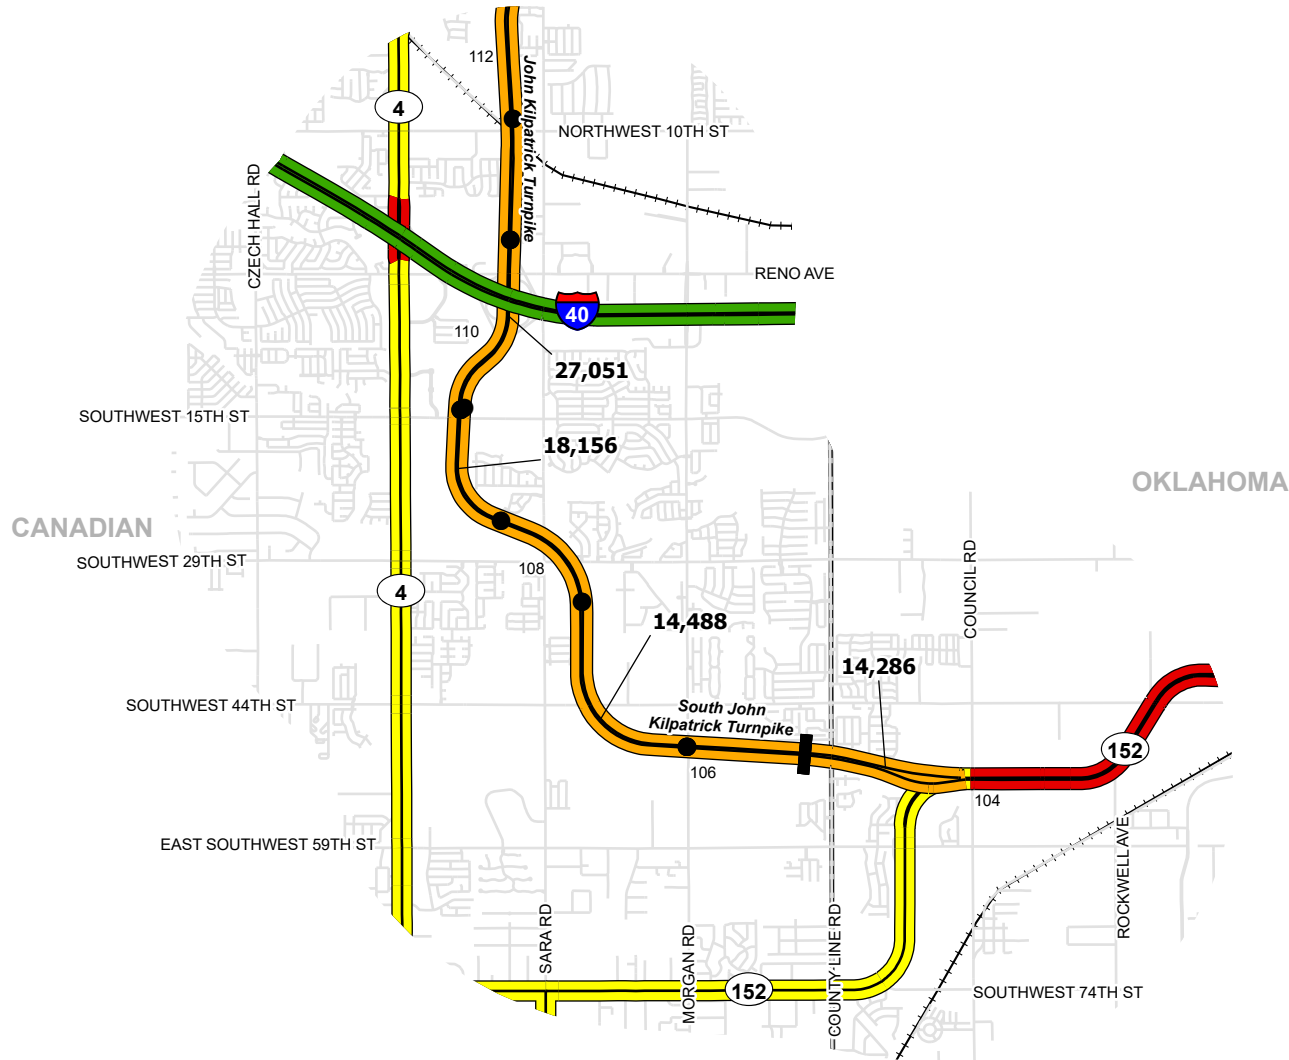

Length of Turnpike: 6.09 Miles

Legend

- Toll Plaza
- ★ Service Plazas
- City
- Interstate / Free
- Multilane / Controlled Access
- Multilane Turnpike
- Other Multilane Highway
- Two Lane Turnpike
- Two Lane Highway
- Roads Not on State Highway System
- +++ Railroad
- ▭ Oklahoma State Line
- ▭ County Line

Kilpatrick South Turnpike

2023 Average Daily Traffic
For the year ending December 31, 2023