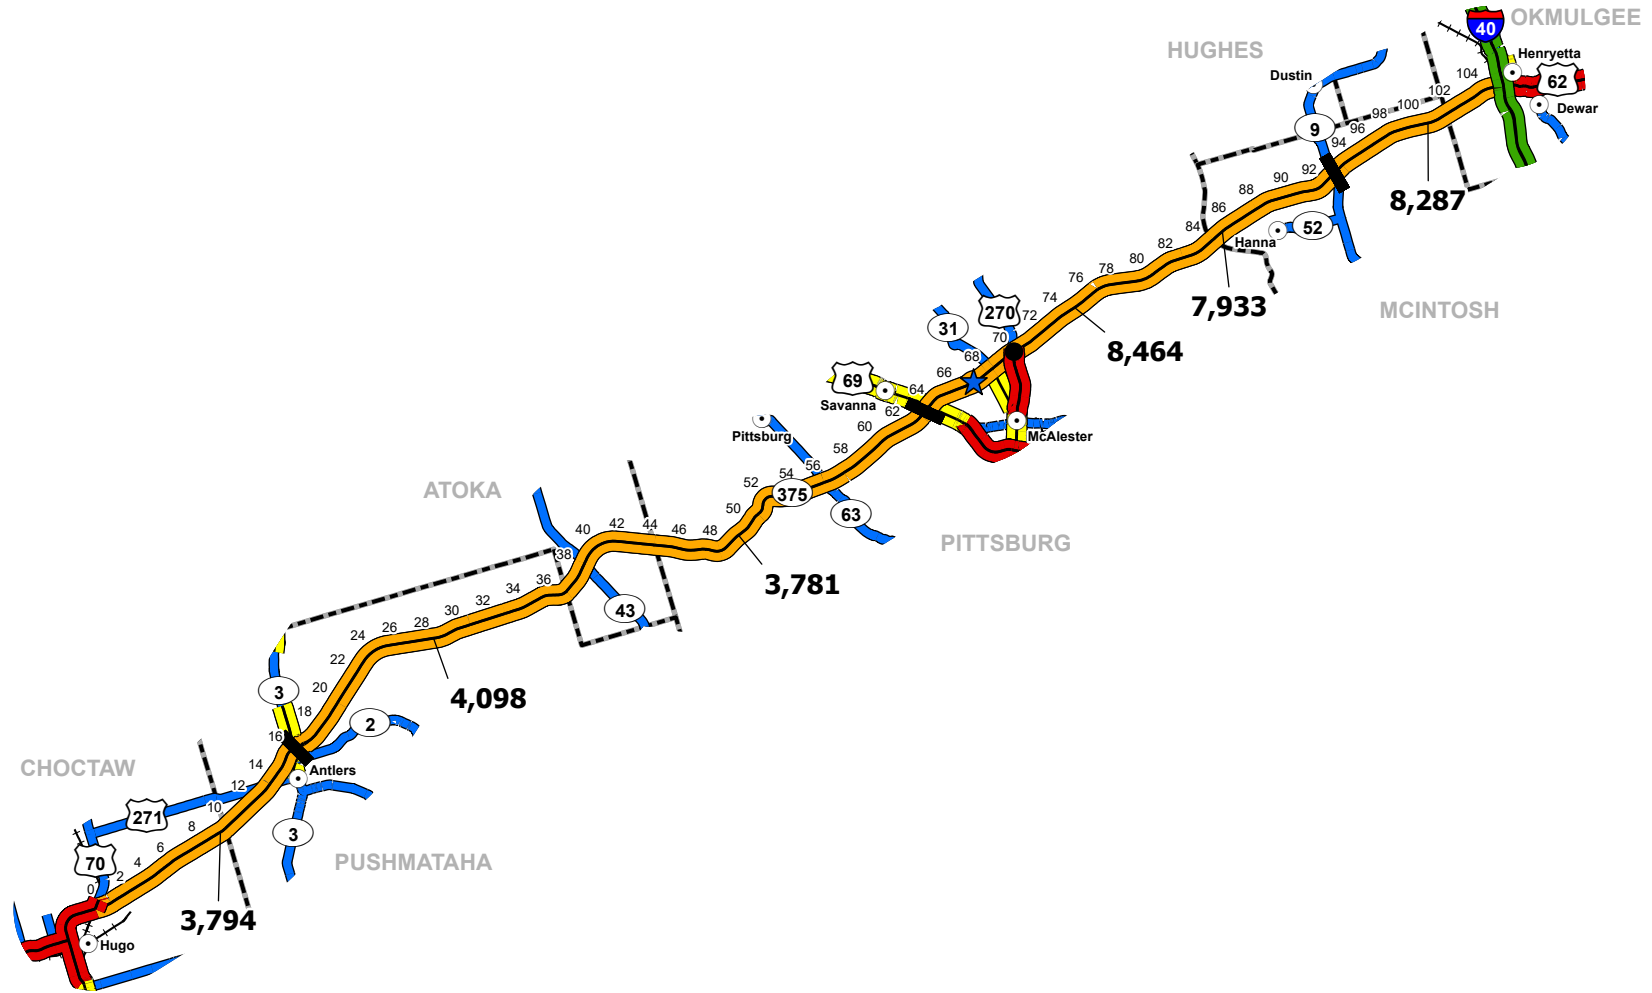

Length of Turnpike: 104.49 Miles

Indian Nation Turnpike

2022 Average Daily Traffic

For the year ending December 31, 2022

- Legend**
- Mainline Toll Plaza
 - Toll Plaza
 - Service Plazas
 - City
 - Interstate / Free
 - Multilane / Controlled Access
 - Multilane Turnpike
 - Other Multilane Highway
 - Two Lane Turnpike
 - Two Lane Highway
 - Roads Not on State Highway System
 - Railroad
 - Oklahoma State Line
 - County Line