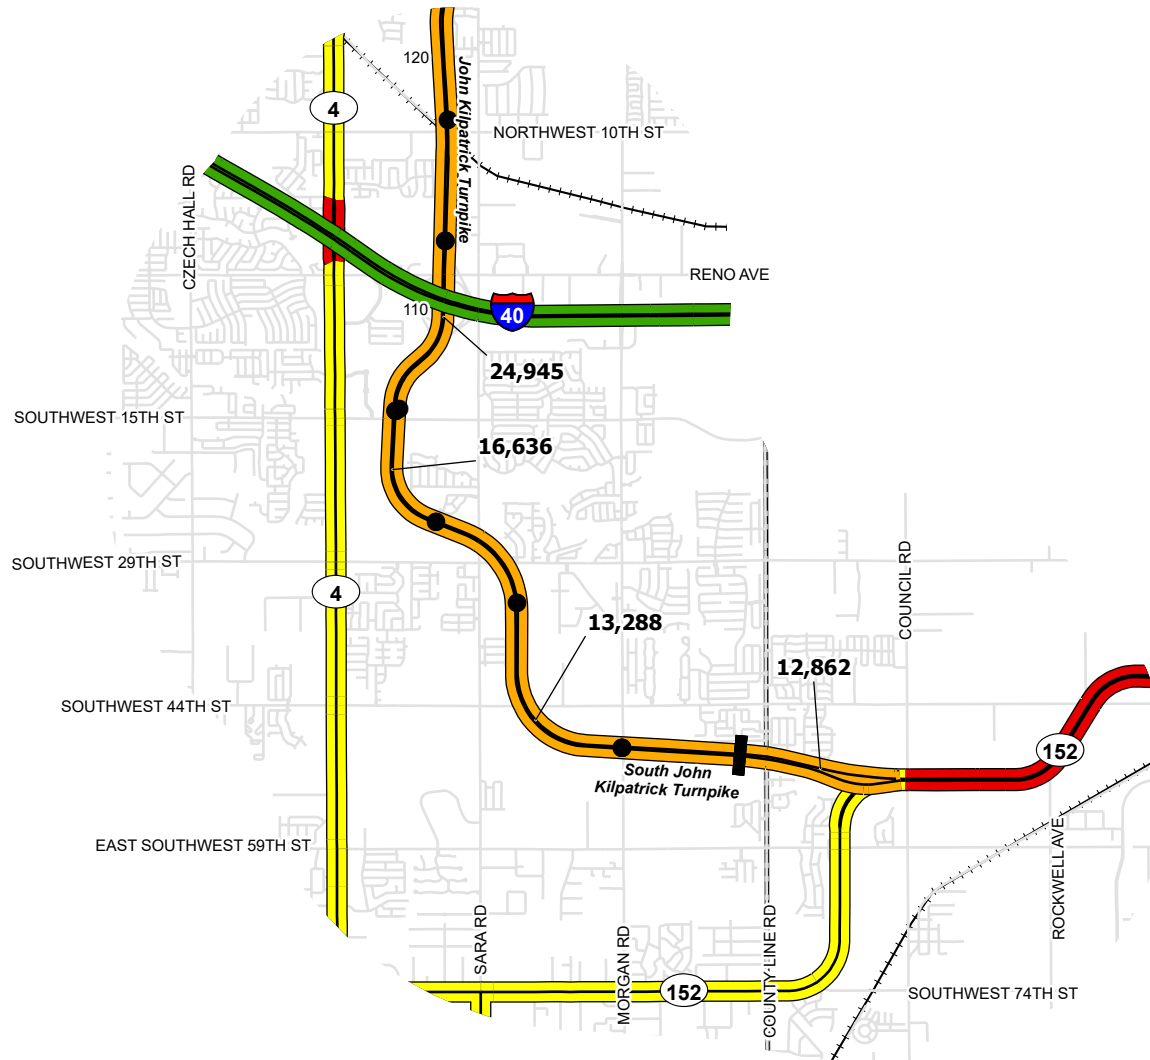

Length of Turnpike: 6.09 Miles

Legend

- Toll Plaza
- ★ Service Plazas
- City
- Interstate / Free
- Multilane / Controlled Access
- Multilane Turnpike
- Other Multilane Highway
- Two Lane Turnpike
- Two Lane Highway
- Roads Not on State Highway System
- +++ Railroad
- ▭ Oklahoma State Line
- ▭ County Line

Kilpatrick South Turnpike

2022 Average Daily Traffic
For the year ending December 31, 2022