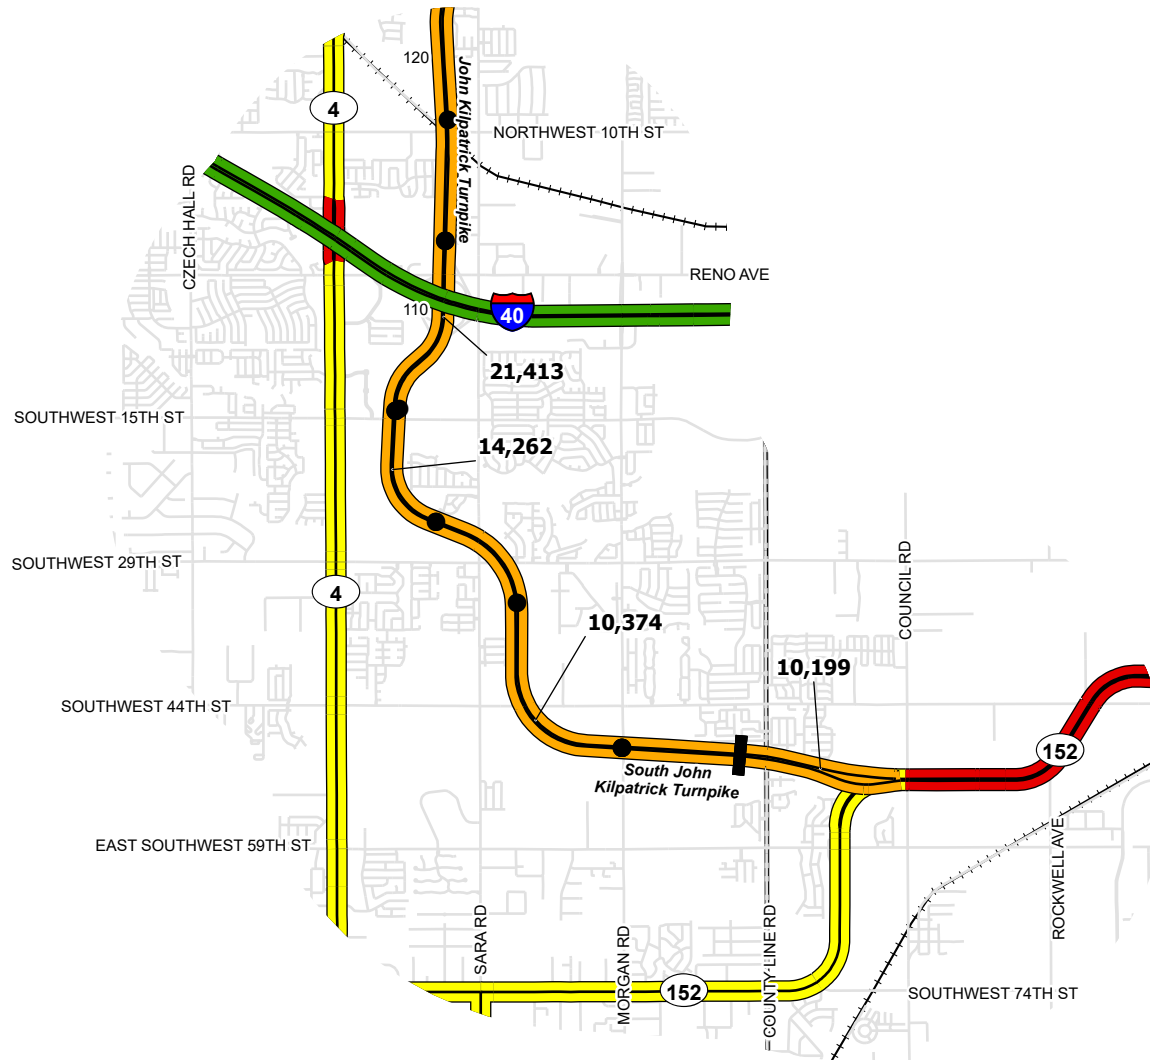

Length of Turnpike: 6.09 Miles

Legend

- Toll Plaza
- ★ Service Plazas
- City
- Interstate / Free
- Multilane / Controlled Access
- Multilane Turnpike
- Other Multilane Highway
- Two Lane Turnpike
- Two Lane Highway
- Roads Not on State Highway System
- +++ Railroad
- ▭ Oklahoma State Line
- ▭ County Line

Kilpatrick South Turnpike

2021 Average Daily Traffic
 For the year ending December 31, 2021