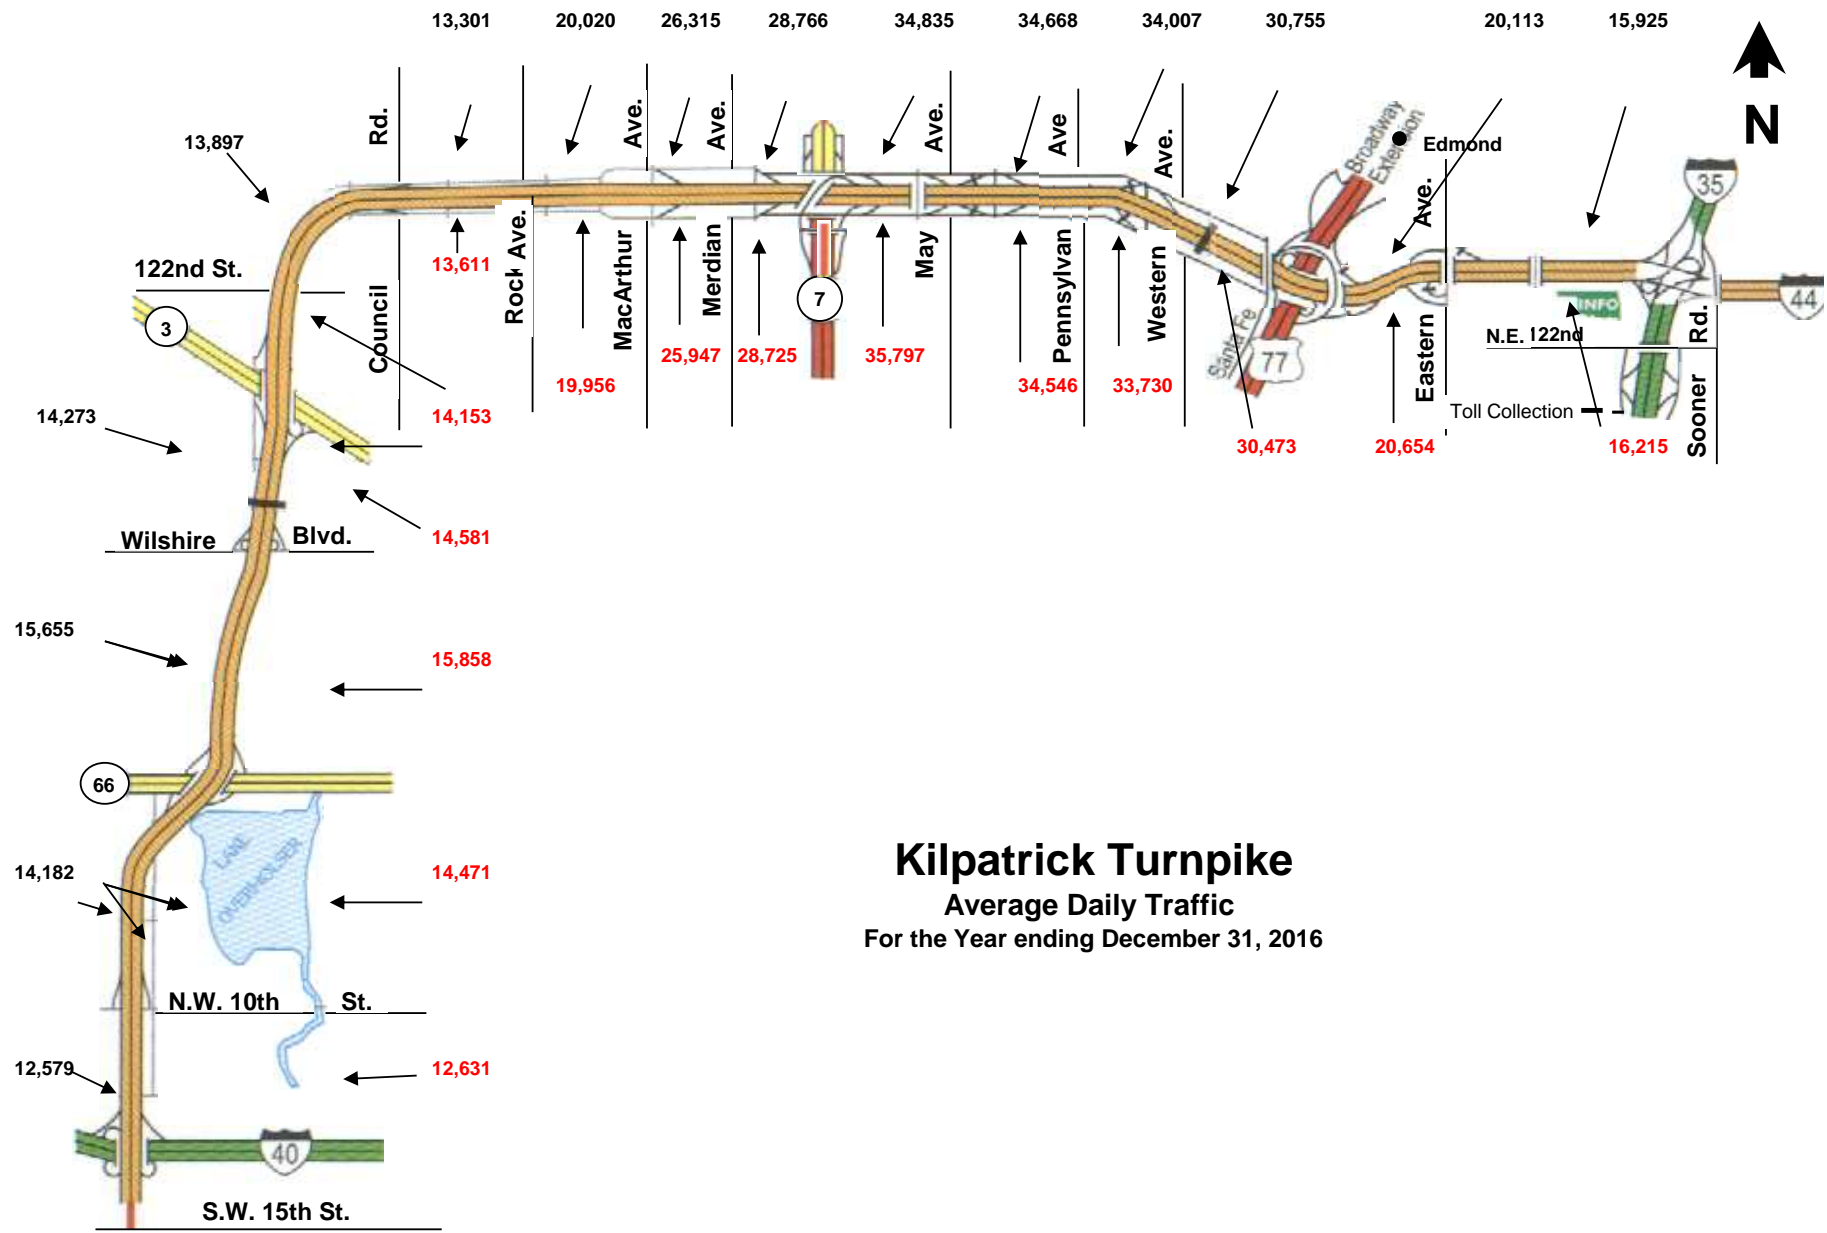

Eastsbound
 Westbound

Kilpatrick Turnpike
 Average Daily Traffic
 For the Year ending December 31, 2016