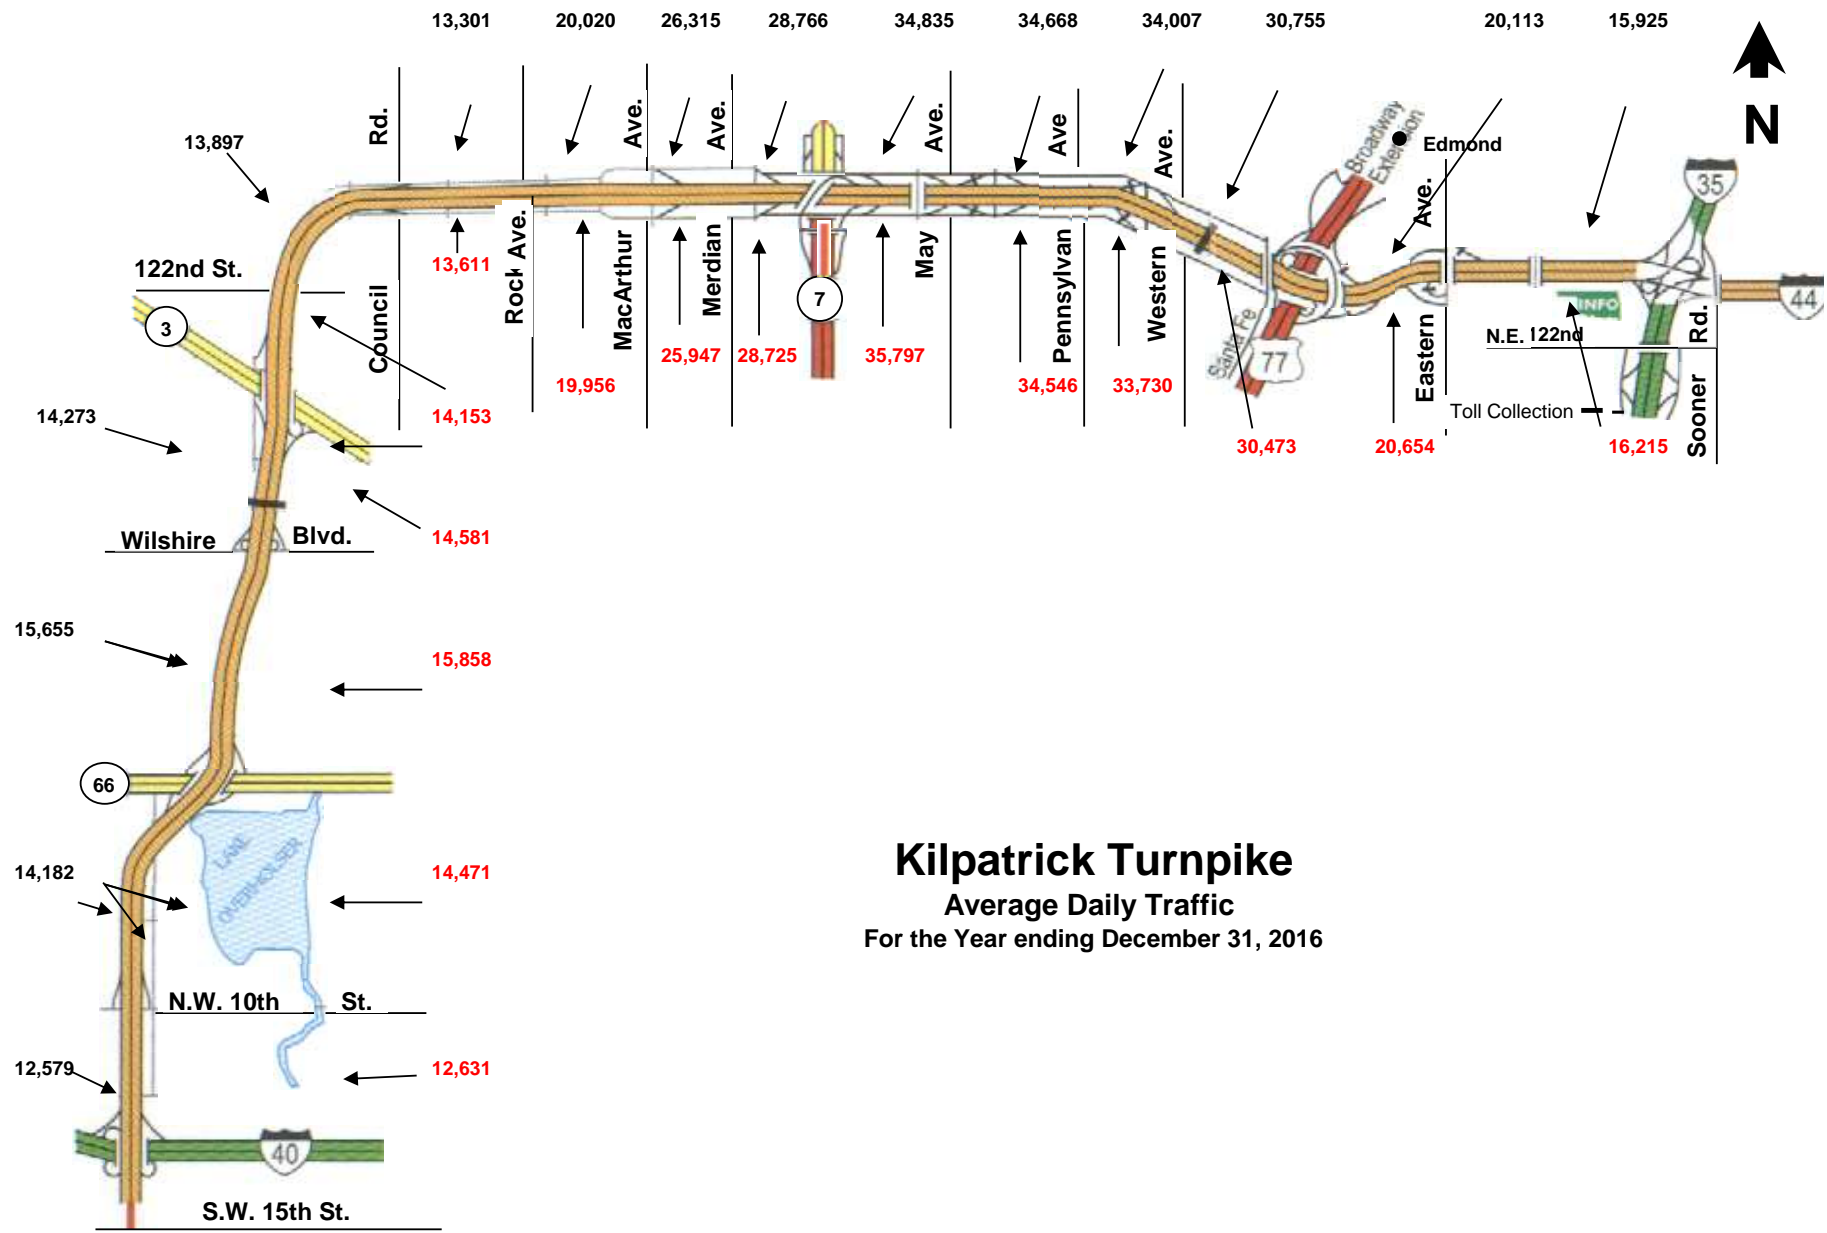

Eastbound
 Westbound

Kilpatrick Turnpike
 Average Daily Traffic
 For the Year ending December 31, 2016