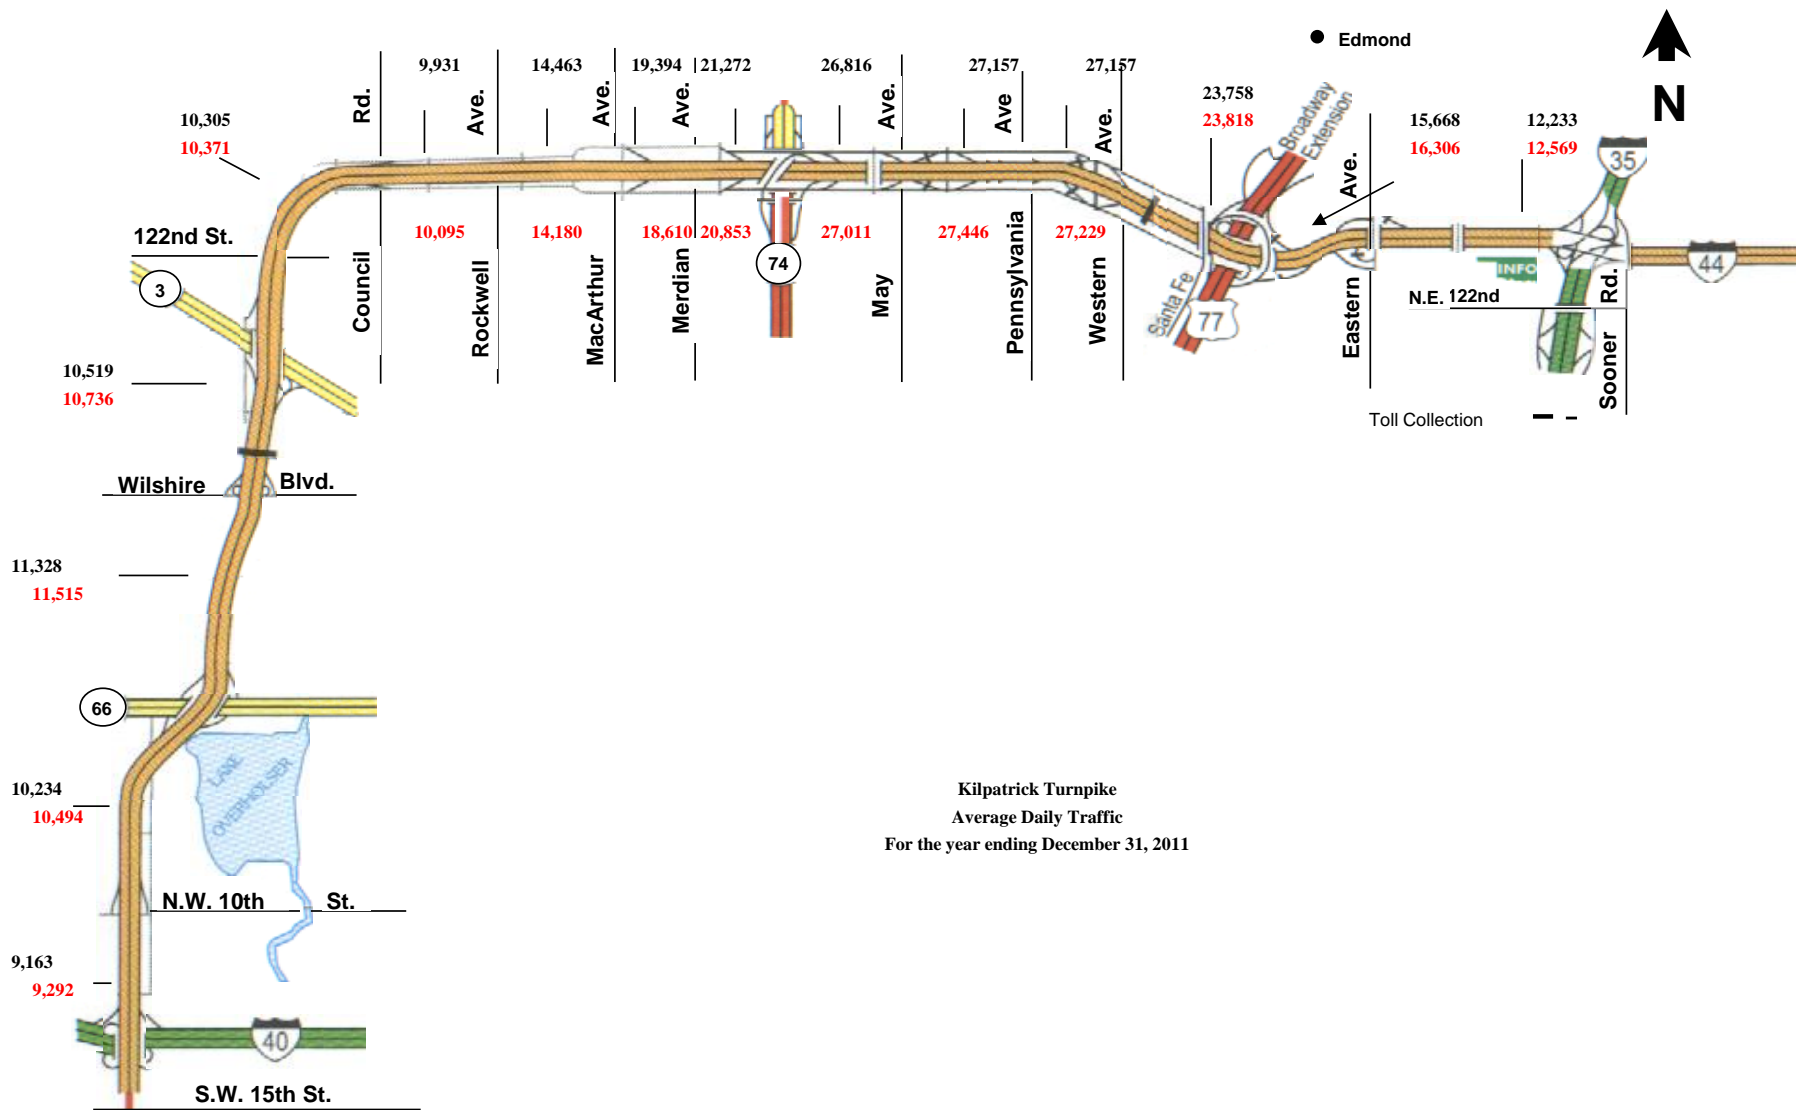

■ Eastbound
■ Westbound

Kilpatrick Turnpike
 Average Daily Traffic
 For the year ending December 31, 2011