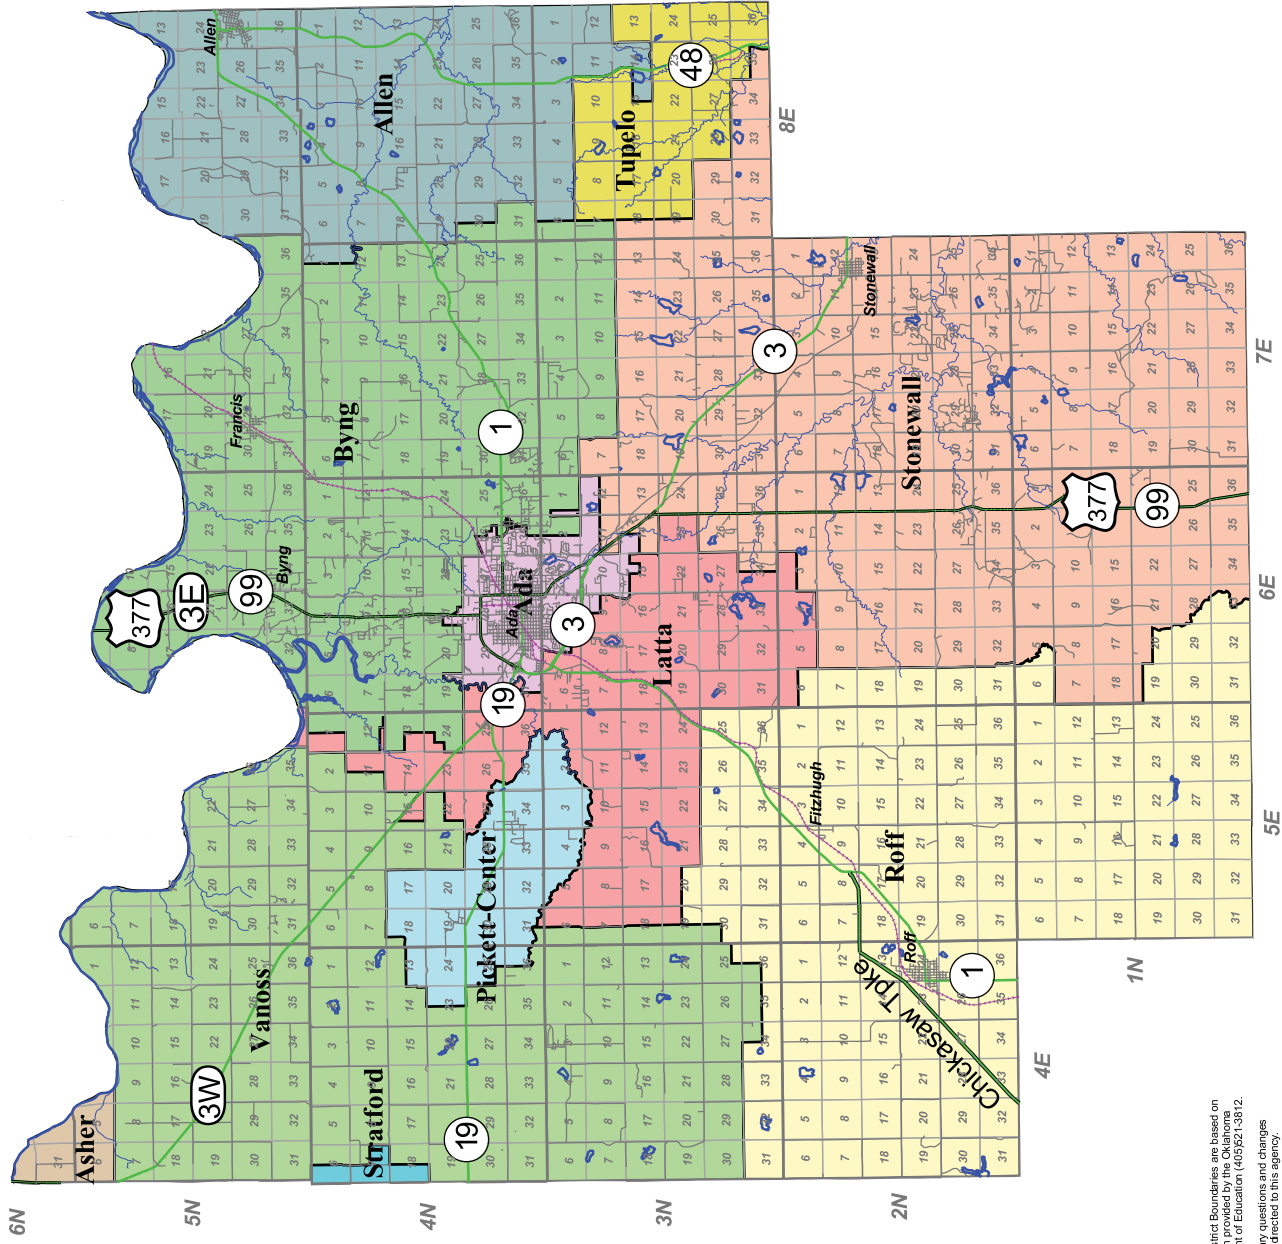

Pontotoc County

Legend - School Districts

Gordon Cooper Career Technology Center		Pontotoc Career Technology Center	
Orange	J1-112 Asher	Light Blue	I-19 Ada
Light Blue	J1-2 Stratford	Light Green	I-1 Allen
Light Green		Light Orange	I-16 Byng
Light Orange		Light Yellow	I-24 Latta
Light Yellow		Light Green	D-20 Pickett-Center
Light Green		Light Blue	I-37 Roff
Light Blue		Light Orange	I-30 Stonewall
Light Orange		Light Yellow	J1-2 Tupelo
Light Yellow		Light Green	I-9 Vanoss

Ad Valorem Reference Number

Ada	62/490/14
Allen	62/487/14
Asher	62/508/05
Byng	62/489/14
Latta	62/493/14
Pickett-Center	62/491/14
Roff	62/495/14
Stonewall	62/494/14
Stratford	62/202/08
Tupelo	62/125/14
Vanoss	62/488/14