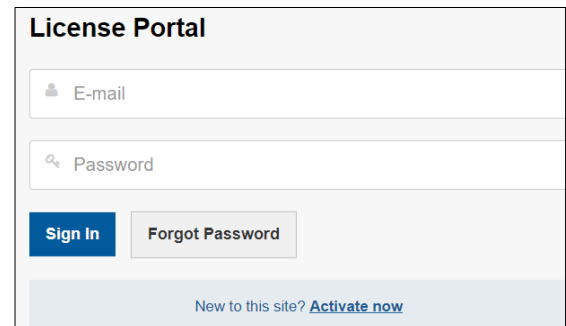

STEP ONE

Go to www.orec.ok.gov and click **Login Now**

STEP TWO

Select the **License Portal**

STEP THREE

Login to the **License Portal**

STEP FOUR

Select **Certificate & Pocket Card**