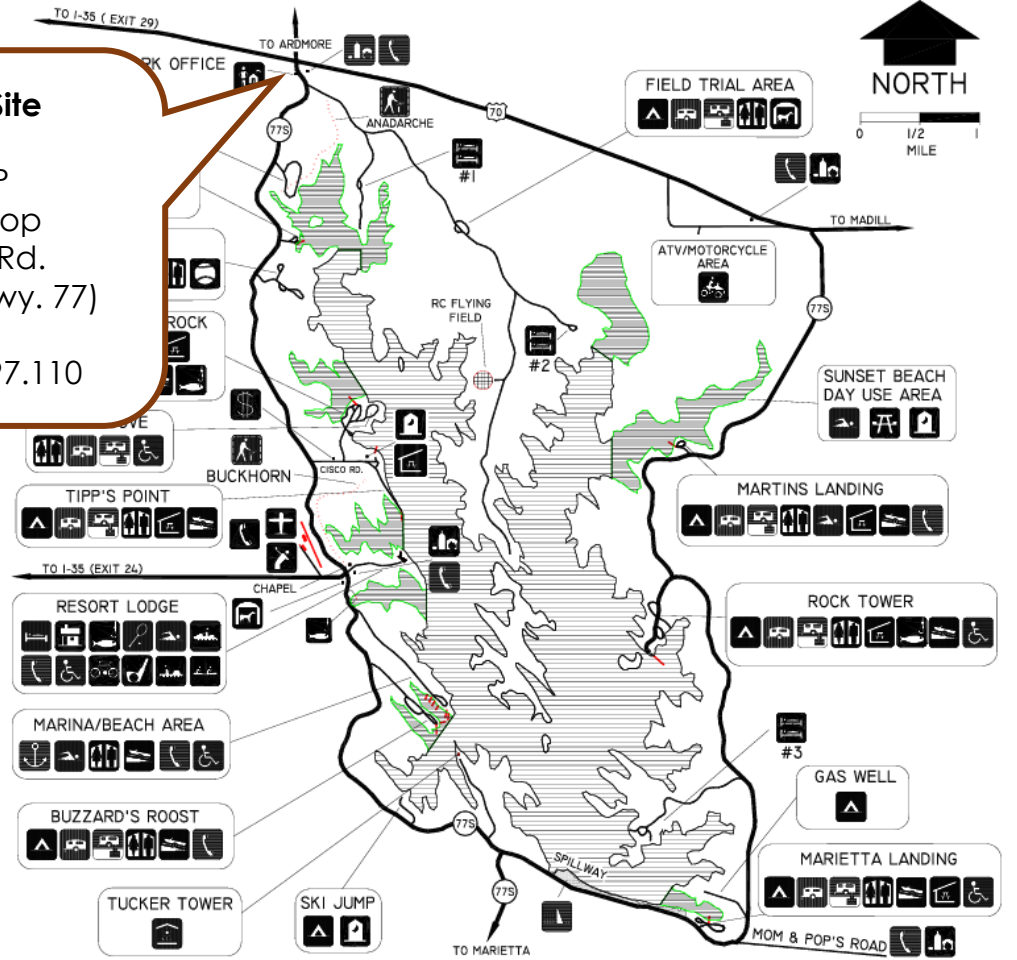

# LAKE MURRAY STATE PARK

**AVL Installation Site**

Lake Murray SP  
Maintenance Shop  
(On Compound Rd.  
near Scenic State Hwy. 77)

Lat/Long: 34.134, -97.110

**KEY TO SYMBOLS**

PARK OFFICE	RV CAMPING	BOAT RAMP	BIKE RENTAL	NATURE TRAIL
STORE	RV DUMP STATION	FISHING PIER	JET SKI RENTAL	NATURE CENTER
LODGE ROOMS	COMFORT STATION WITH SHOWERS	SWIMMING	CANOE RENTAL	PAY PHONE
CABINS/COTTAGES	VAULT TOILETS	MARINA	TENNIS COURTS	DAM
GROUP CAMP	PICNIC PAVILION	GOLF COURSE	BALL FIELD	AIRSTRIP
TENT CAMPING	PICNIC AREA	MINIATURE GOLF	ATV/MOTORCYCLE AREA	HANDICAP ACCESSIBLE
DAY USE FEE REQUIRED	PADDLE BOATS	HORSE STABLES	NO SKI AREA	

<https://goo.gl/maps/Tms1bfjYF2nXB2DA>

# Lake Murray SP Site

Ardmore

<https://goo.gl/maps/Tms1bfyjYF2nXB2DA>

**AVL Installation Site**

Lake Murray SP  
Maintenance Shop  
(On Compound Rd.  
near Scenic State Hwy. 77)

Lat/Long: 34.134, -97.110