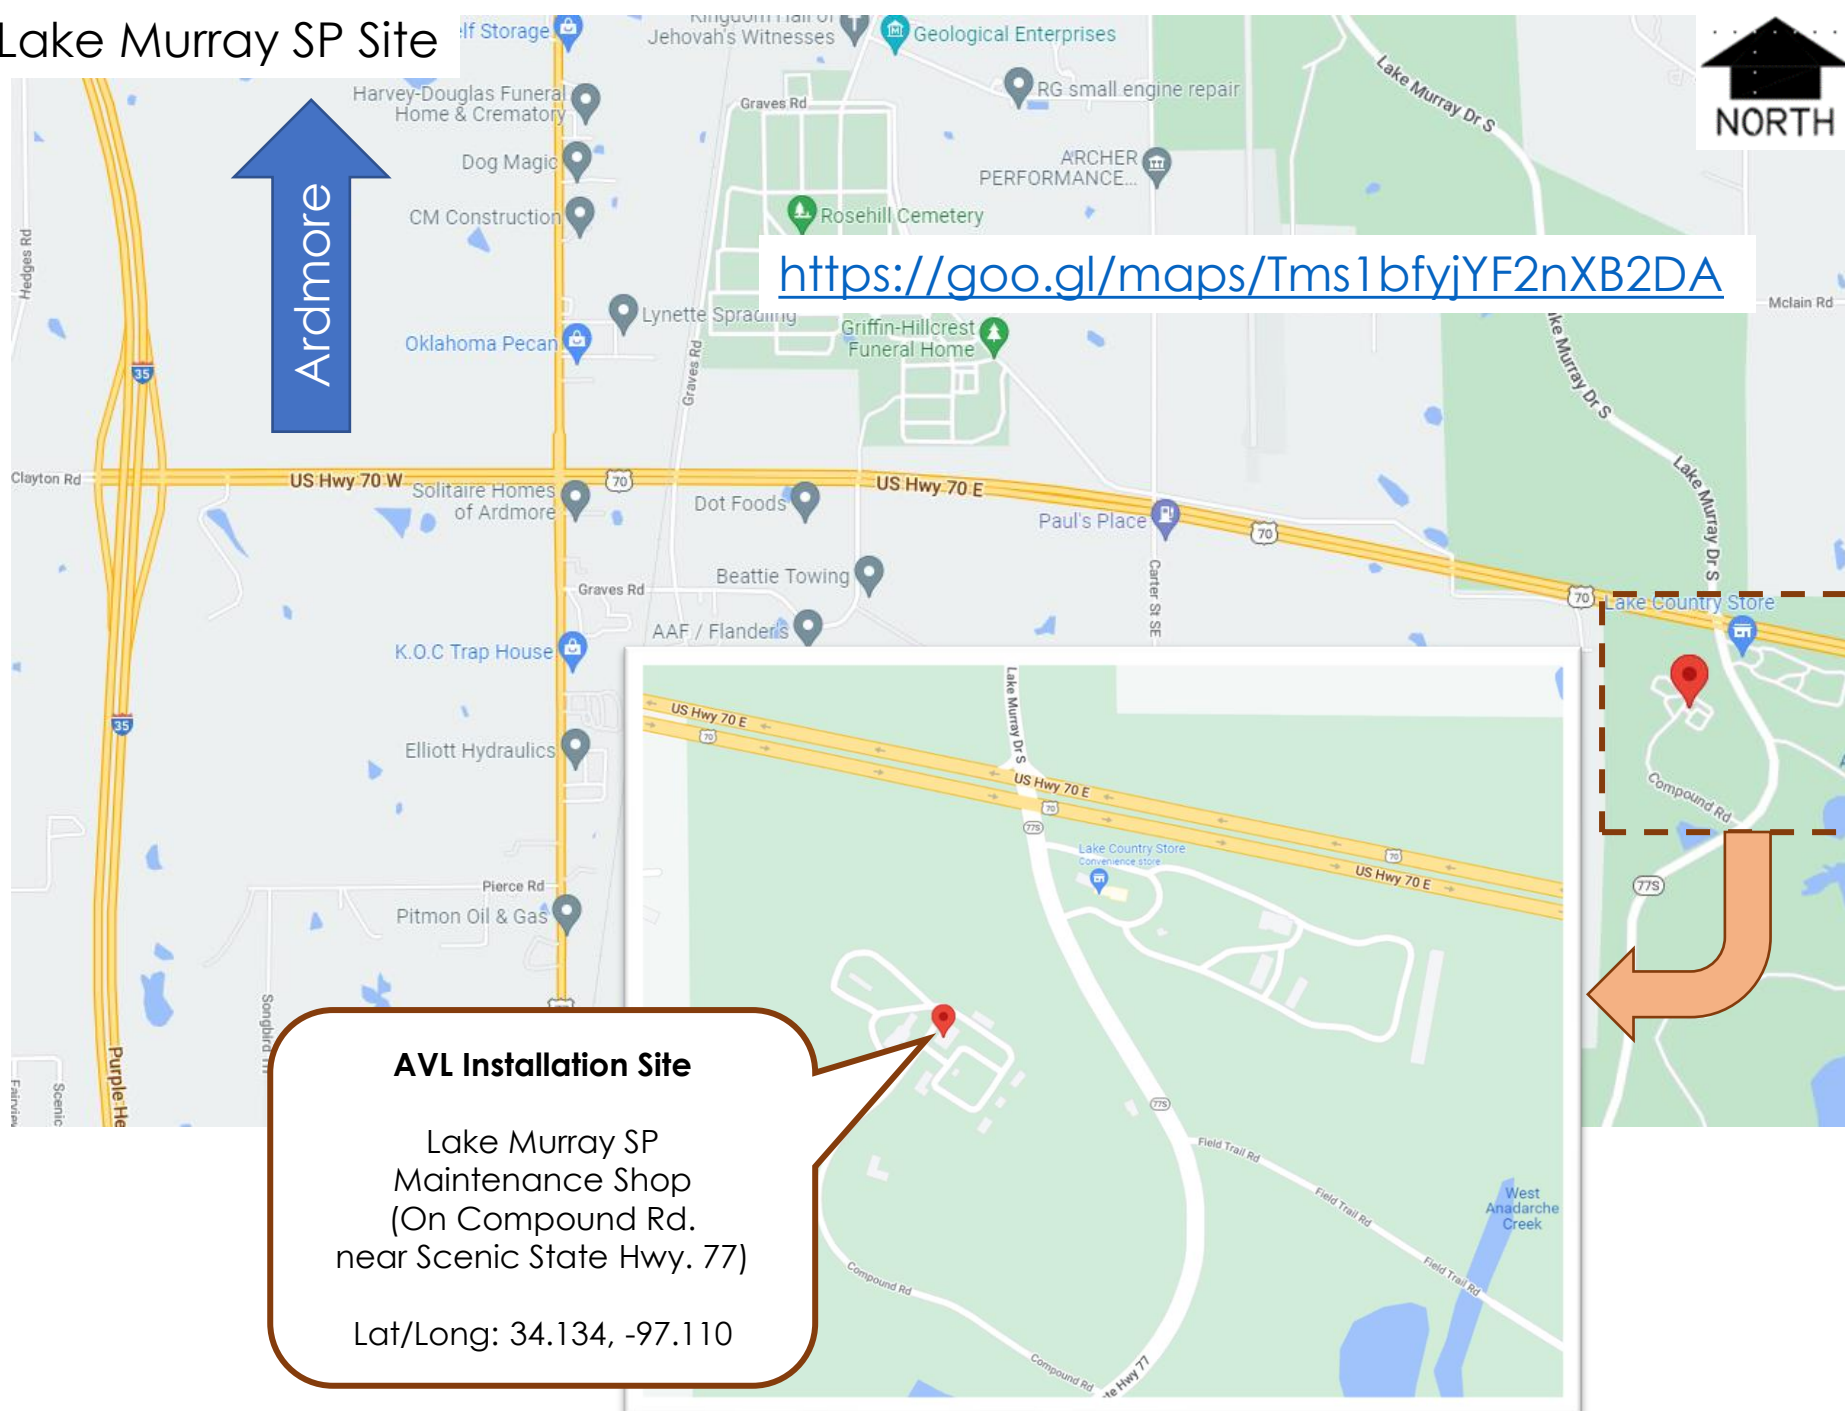

# LAKE MURRAY STATE PARK

**AVL Installation Site**

Lake Murray SP  
Maintenance Shop  
(On Compound Rd.  
near Scenic State Hwy. 77)

Lat/Long: 34.134, -97.110

**KEY TO SYMBOLS**

PARK OFFICE	RV CAMPING	BOAT RAMP	BIKE RENTAL	NATURE TRAIL
STORE	RV DUMP STATION	FISHING PIER	JET SKI RENTAL	NATURE CENTER
LODGE ROOMS	COMFORT STATION WITH SHOWERS	SWIMMING	CANOE RENTAL	PAY PHONE
CABINS/COTTAGES	VAULT TOILETS	MARINA	TENNIS COURTS	DAM
GROUP CAMP	PICNIC PAVILION	GOLF COURSE	BALL FIELD	AIRSTRIP
TENT CAMPING	PICNIC AREA	MINIATURE GOLF	ATV/MOTORCYCLE AREA	HANDICAP ACCESSIBLE
DAY USE FEE REQUIRED	PADDLE BOATS	HORSE STABLES	NO SKI AREA	

<https://goo.gl/maps/Tms1bfjYF2nXB2DA>

# Lake Murray SP Site

Ardmore

<https://goo.gl/maps/Tms1bfyjYF2nXB2DA>

**AVL Installation Site**

Lake Murray SP  
Maintenance Shop  
(On Compound Rd.  
near Scenic State Hwy. 77)

Lat/Long: 34.134, -97.110