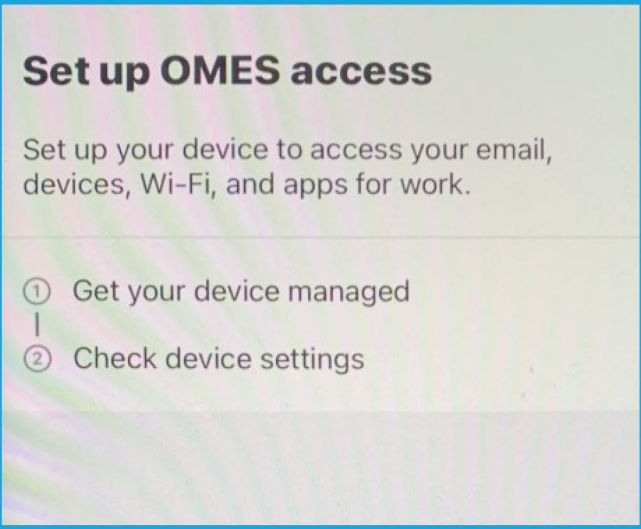

SIGN IN

ENTER YOUR EMAIL ADDRESS AND YOU WILL BE REDIRECTED TO THE STATE OF OKLAHOMA PORTAL WHERE YOU WILL ENTER YOUR CREDENTIALS.

STEP 03