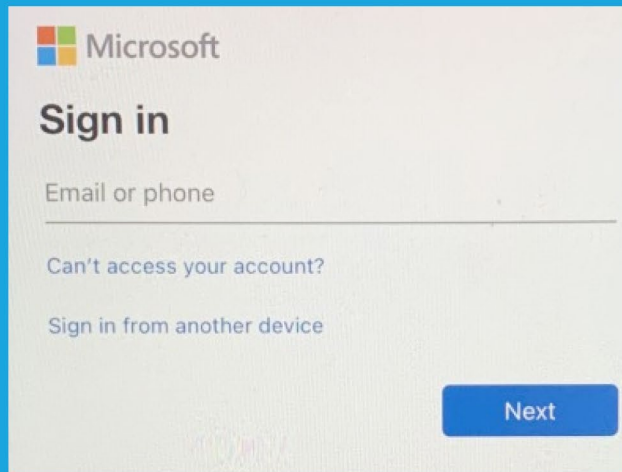

INTUNE SETUP

FOLLOW THESE STEPS TO SET UP INTUNE ON YOUR IPHONE

SET UP IPHONE

ACTIVATE IPHONE TO BEGIN THE PROCESS. SELECT LANGUAGE PREFERENCES.

STEP 01

STEP 02

REMOTE MANAGEMENT
REMOTE MANAGEMENT WILL TAKE OVER TO CONFIGURE THE IPHONE.

SIGN IN

ENTER YOUR EMAIL ADDRESS AND YOU WILL BE REDIRECTED TO THE STATE OF OKLAHOMA PORTAL WHERE YOU WILL ENTER YOUR CREDENTIALS.

STEP 03

STEP 04

OMES ACCESS
SET UP OMES ACCESS AND NOTIFICATIONS.

NEW PASSCODE