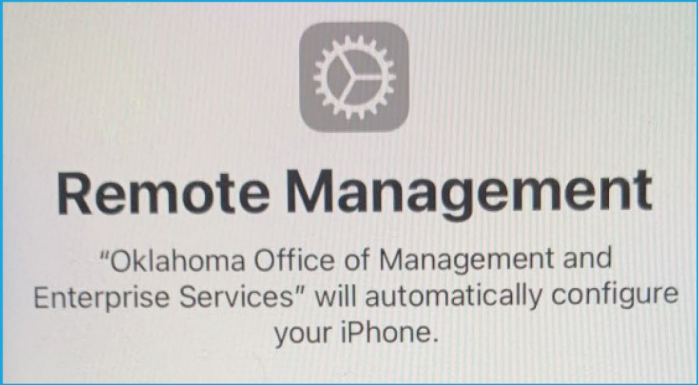

INTUNE SETUP

FOLLOW THESE STEPS TO SET UP INTUNE ON YOUR IPHONE

SET UP IPHONE

ACTIVATE IPHONE TO BEGIN THE PROCESS. SELECT LANGUAGE PREFERENCES.

STEP 01

STEP 02

REMOTE MANAGEMENT
REMOTE MANAGEMENT WILL TAKE OVER TO CONFIGURE THE IPHONE.