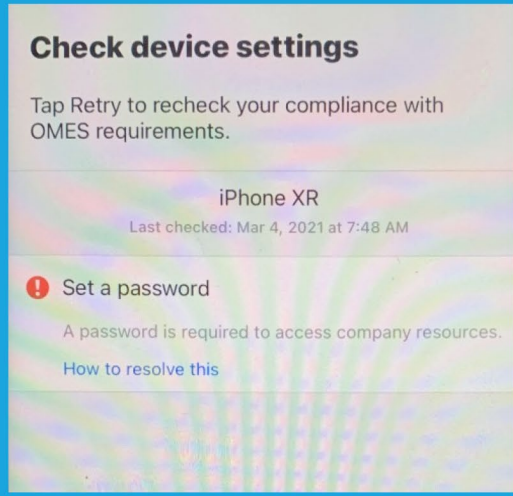

SIGN IN

ENTER YOUR EMAIL ADDRESS AND YOU WILL BE REDIRECTED TO THE STATE OF OKLAHOMA PORTAL WHERE YOU WILL ENTER YOUR CREDENTIALS.

STEP 03