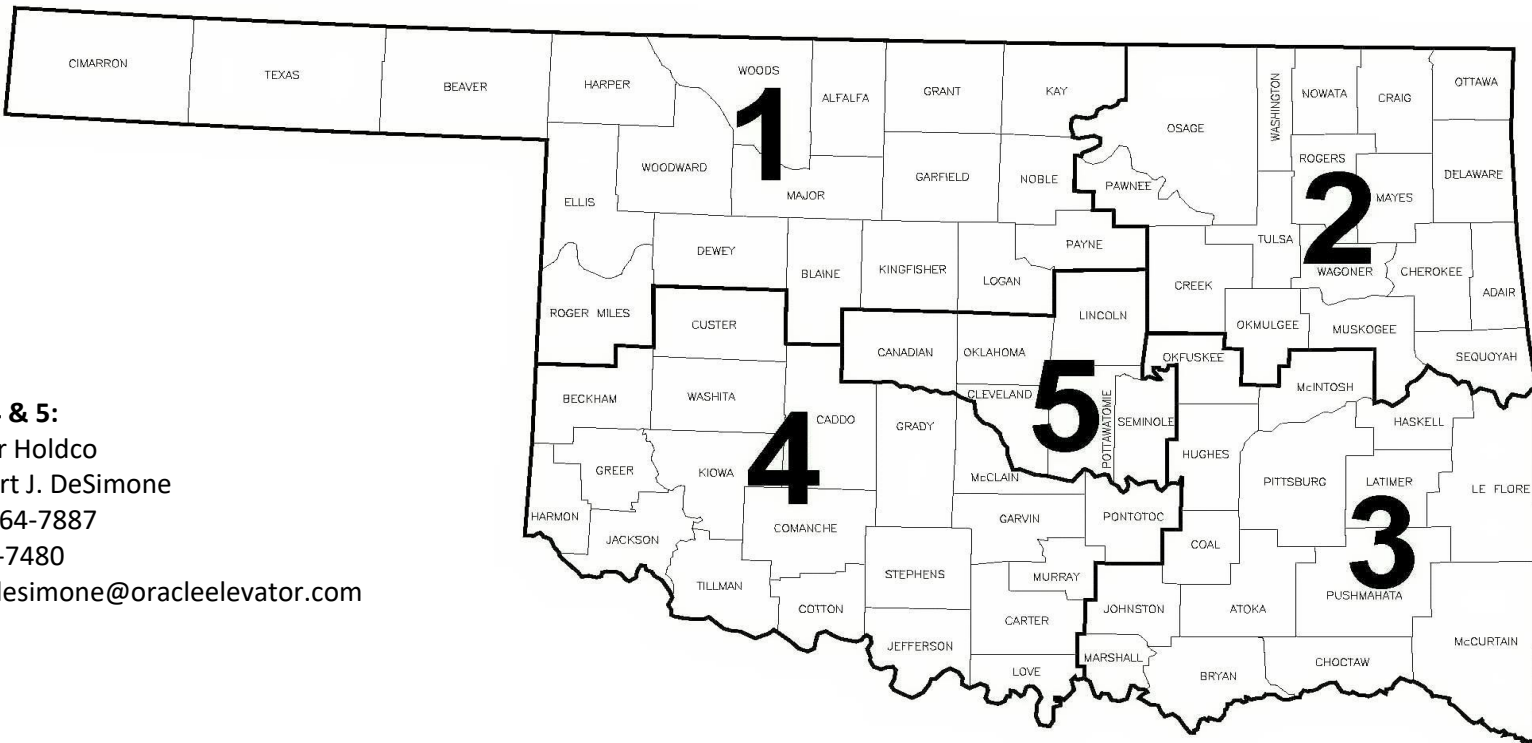

**State of Oklahoma by County
Elevator Maintenance Areas**

Areas 1, 2, 3, 4 & 5:
Oracle Elevator Holdco
Contact: Robert J. DeSimone
Phone: (844) 464-7887
Cell: (469) 718-7480
Email: robert.desimone@oracleelevator.com