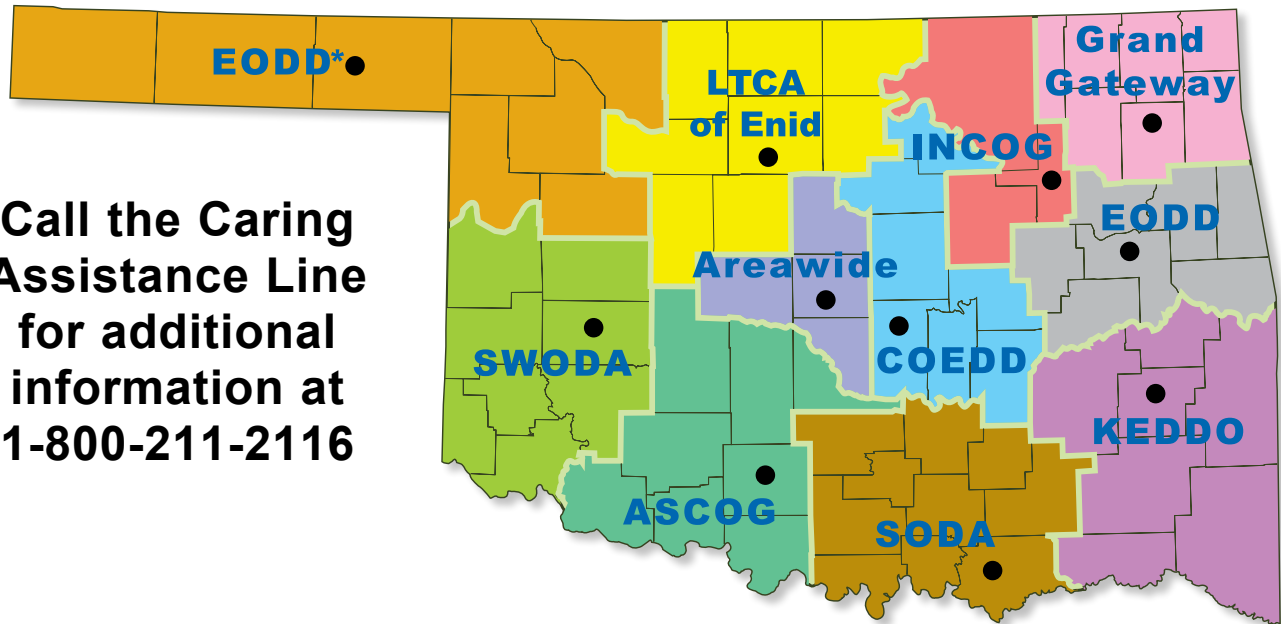

Oklahoma Area Agencies on Aging

Planning and Service Areas

**Call the Caring
Assistance Line
for additional
information at
1-800-211-2116**

Areawide Aging Agency, Inc.

Canadian, Cleveland, Logan and Oklahoma

4101 Perimeter Center Drive, Ste. 310

Oklahoma City, OK 73112-5910

(405) 942-8500 (TDD)

www.areawideaging.org

Association of South Central Oklahoma Governments (ASCOG) AAA

Caddo, Comanche, Cotton, Grady,
Jefferson, McClain, Stephens and Tillman