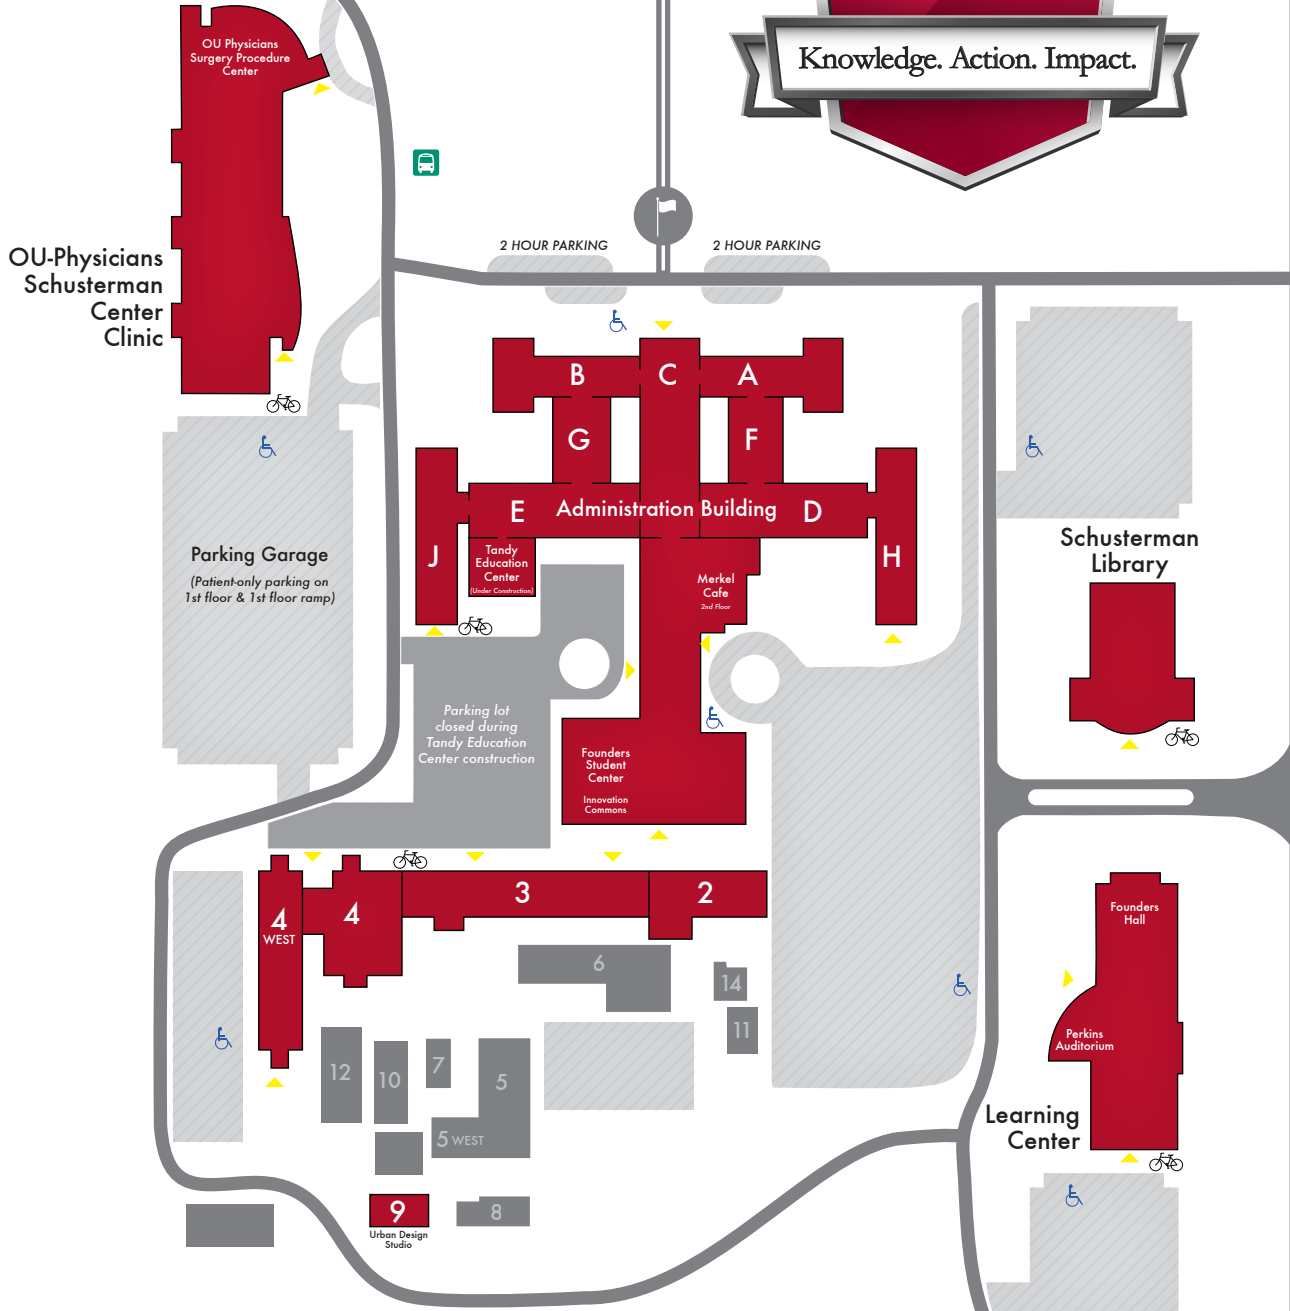

41st Street

- Handicap Parking
 - Bike Rack
 - Tulsa Transit Bus Stop
 - Building Entrance
 - Parking
- N
W E
S

Administration Building

A WING

Floor 1 College of Nursing
Floor 2 Department of Pediatrics

B Wing

Floor 1 School of Community Medicine
Floor 2 Bioethics Center
Floor 3 President's Office
Floor 3 Academic Affairs
Floor 3 Tulsa Graduate College

C Wing

Floor 1 Security Office/Police Dispatch
Floor 1 Center of Applied Research for
Non-Profit Organizations
Floor 1 OU-Tulsa Enrollment & Student Financial Services
Floor 1 Founders Student Center
Floor 1 Innovation Commons
Floor 1 IT Service Desk
Floor 1 College of Medicine, Office of Student Services
Floor 1 OU-Tulsa Student Affairs
Floor 1 Prospective Student Services (Norman)
Floor 1 Physician Assistant Program
Floor 1 Computer Lab (1C65)
Floor 2 Human Resources
Floor 2 Classroom (2C33)
Floor 2 Merkel Café
Floor 3 Department of Internal Medicine
Floor 3 Faculty/Staff Lounge

D Wing

Floor 1 Classrooms (1D04-1D28)
Floor 2 Allied Health Teaching Lab
Floor 2 Classroom (2D34)
Floor 2 Department of Psychiatry

E Wing

Floor 1 Classrooms (1E31, 1E35)
Floors 1,2 Pharmacy Labs
Floor 2 Classroom (2E29)
Floor 2 Department of Emergency Medicine
Floor 3 Computer Lab (3E35)
Floor 3 Integrative Immunology Center
Floor 3 Vascular Surgery Research Laboratory

H Wing

Floors 1,2 College of Pharmacy
Floor 2 OB/Gyn Department

J Wing

Floor 1 College of Architecture
Floor 1 College of Arts and Sciences
Floor 1 Department of Human Relations
Floor 1 School of Library and Information Studies
Floor 1 Public Administration
Floor 1 Center for Studies in Democracy and Culture
Floor 1 Confucius/East Asia Institute
Floor 2 College of Allied Health
Floor 3 College of Arts and Sciences
Floor 3 Anne and Henry Zarrow School of Social Work
Floor 3 Organizational Dynamics