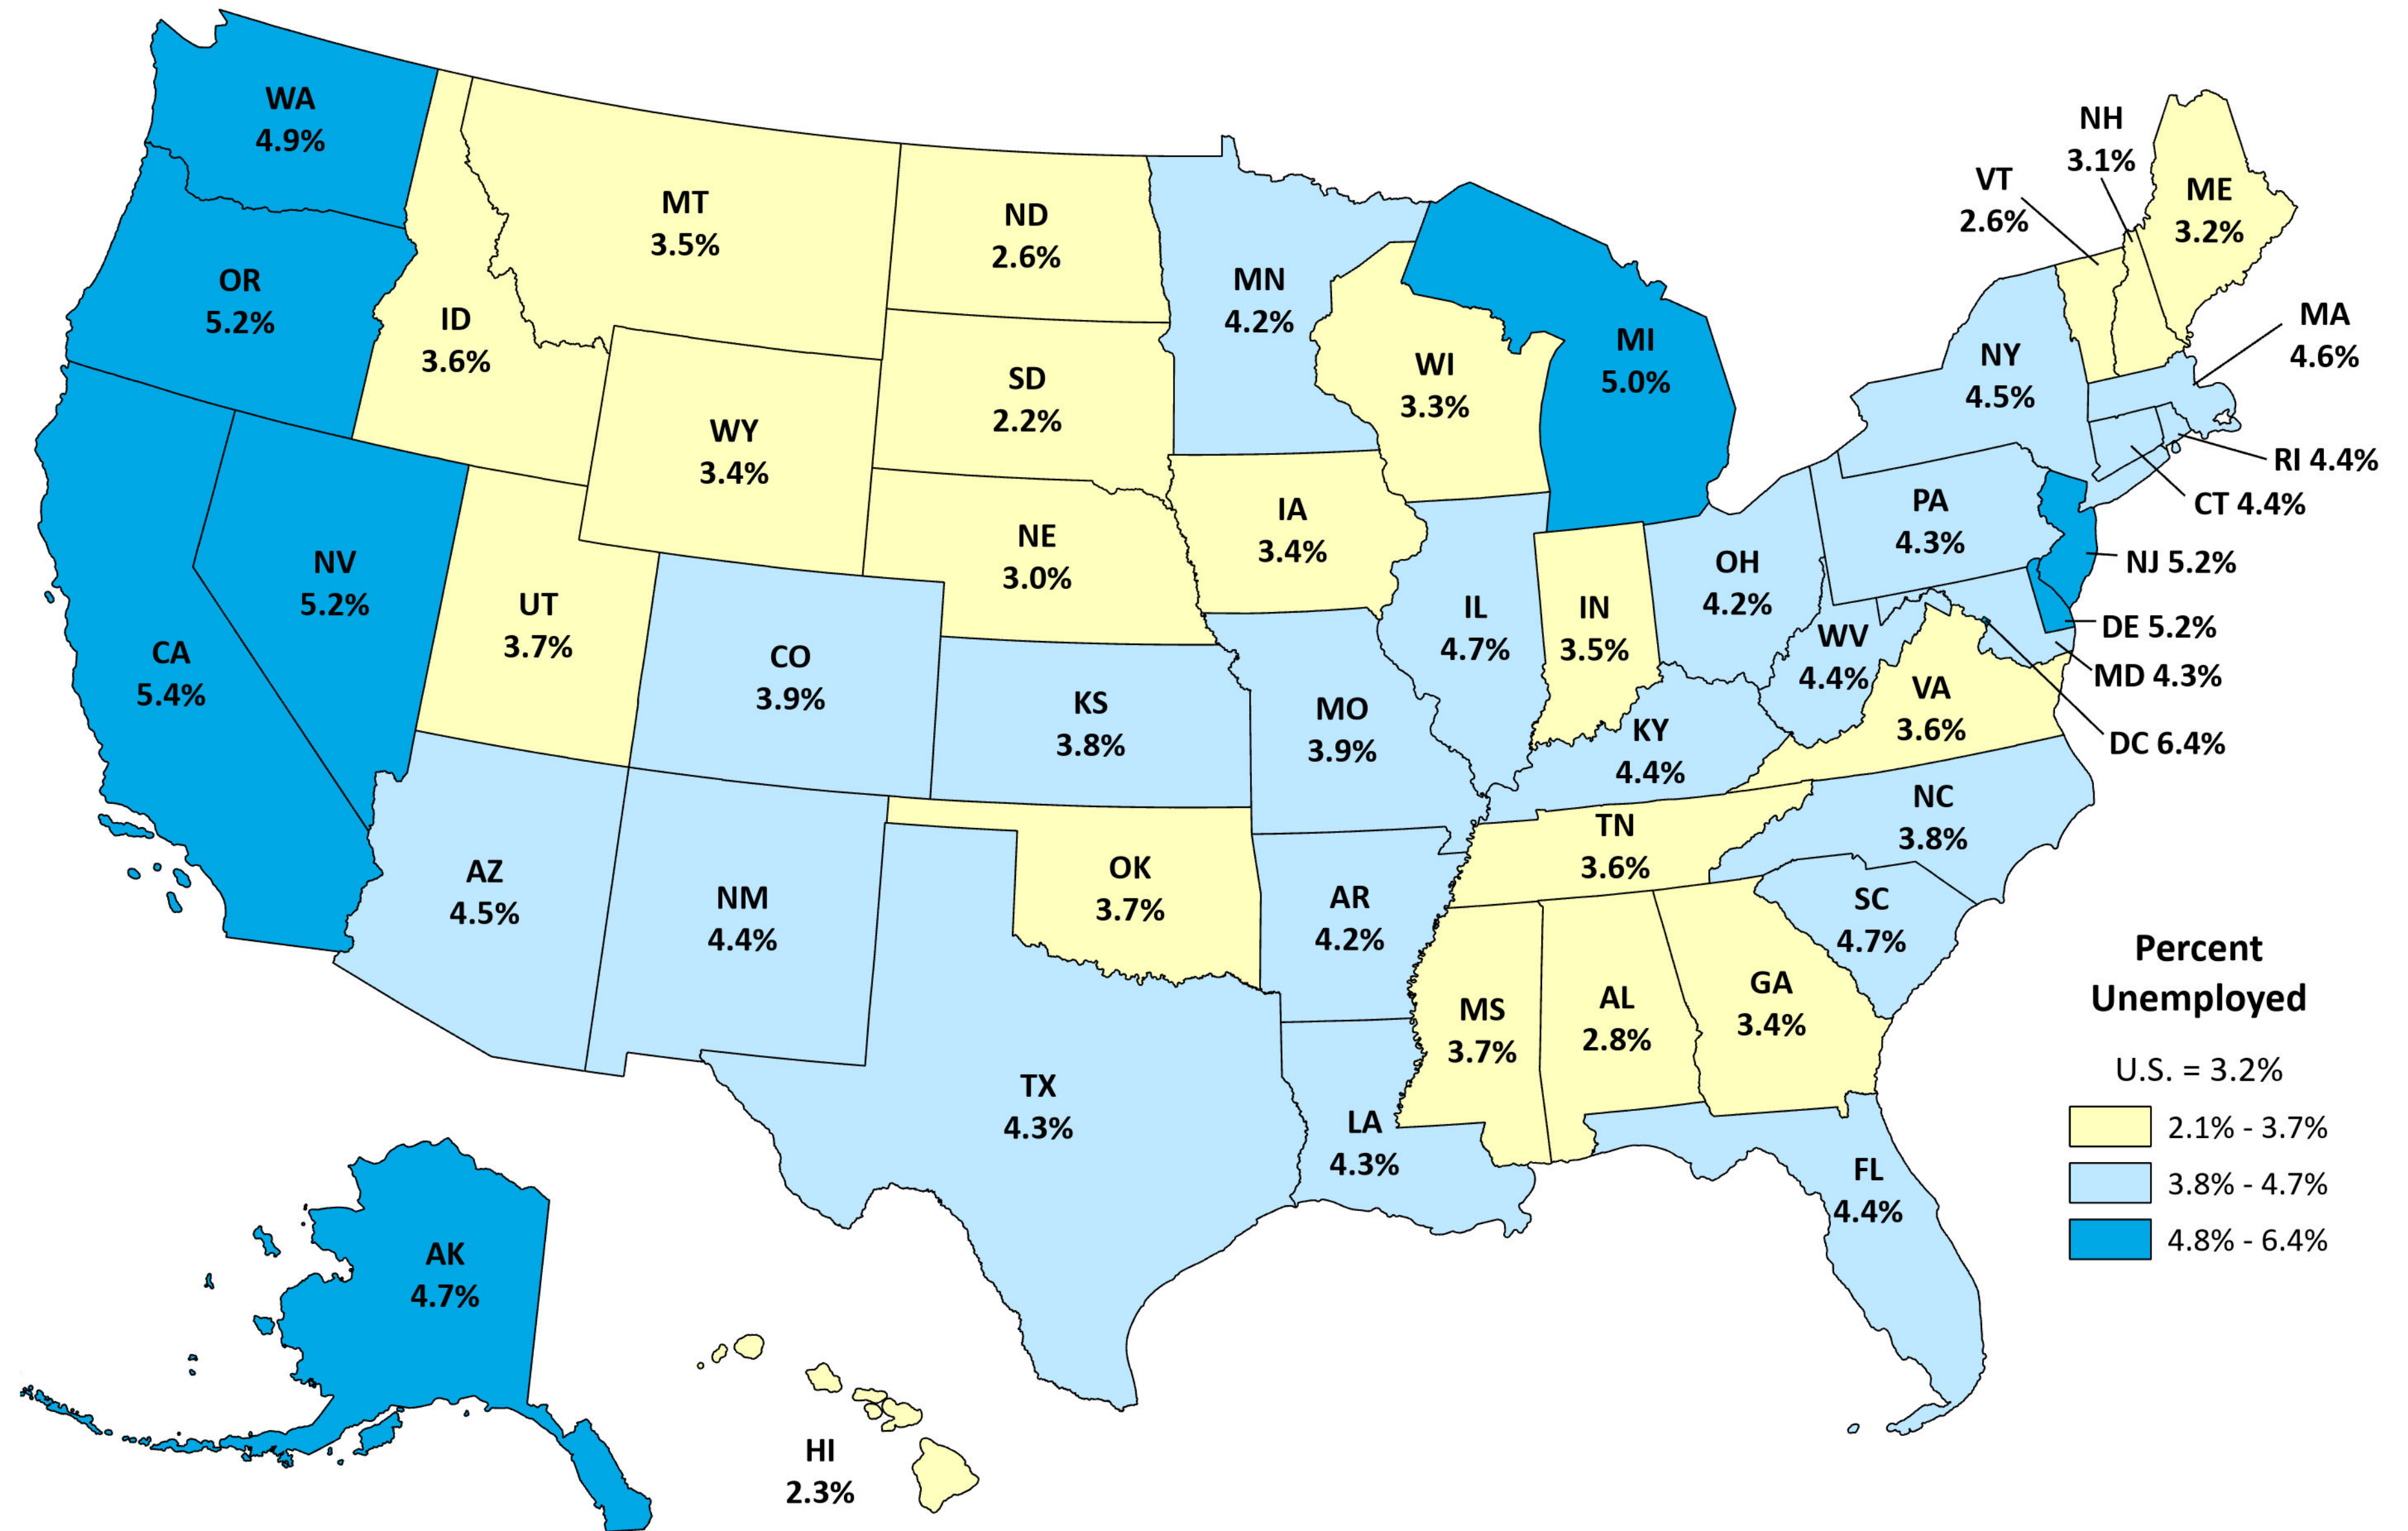

State Unemployment Rates, Seasonally Adjusted - May 2026

SOURCE: U.S. Department of Labor, Bureau of Labor Statistics, Local Area Unemployment Statistics

Rolling 12-Month Average, June 2025 to May 2026

SOURCE: U.S. Department of Labor, Bureau of Labor Statistics, Local Area Unemployment Statistics

State Unemployment Rates, Over-the-Month Change

SOURCE: U.S. Department of Labor, Bureau of Labor Statistics, Local Area Unemployment Statistics

State Unemployment Rates, Over-the-Year Change

SOURCE: U.S. Department of Labor, Bureau of Labor Statistics, Local Area Unemployment Statistics