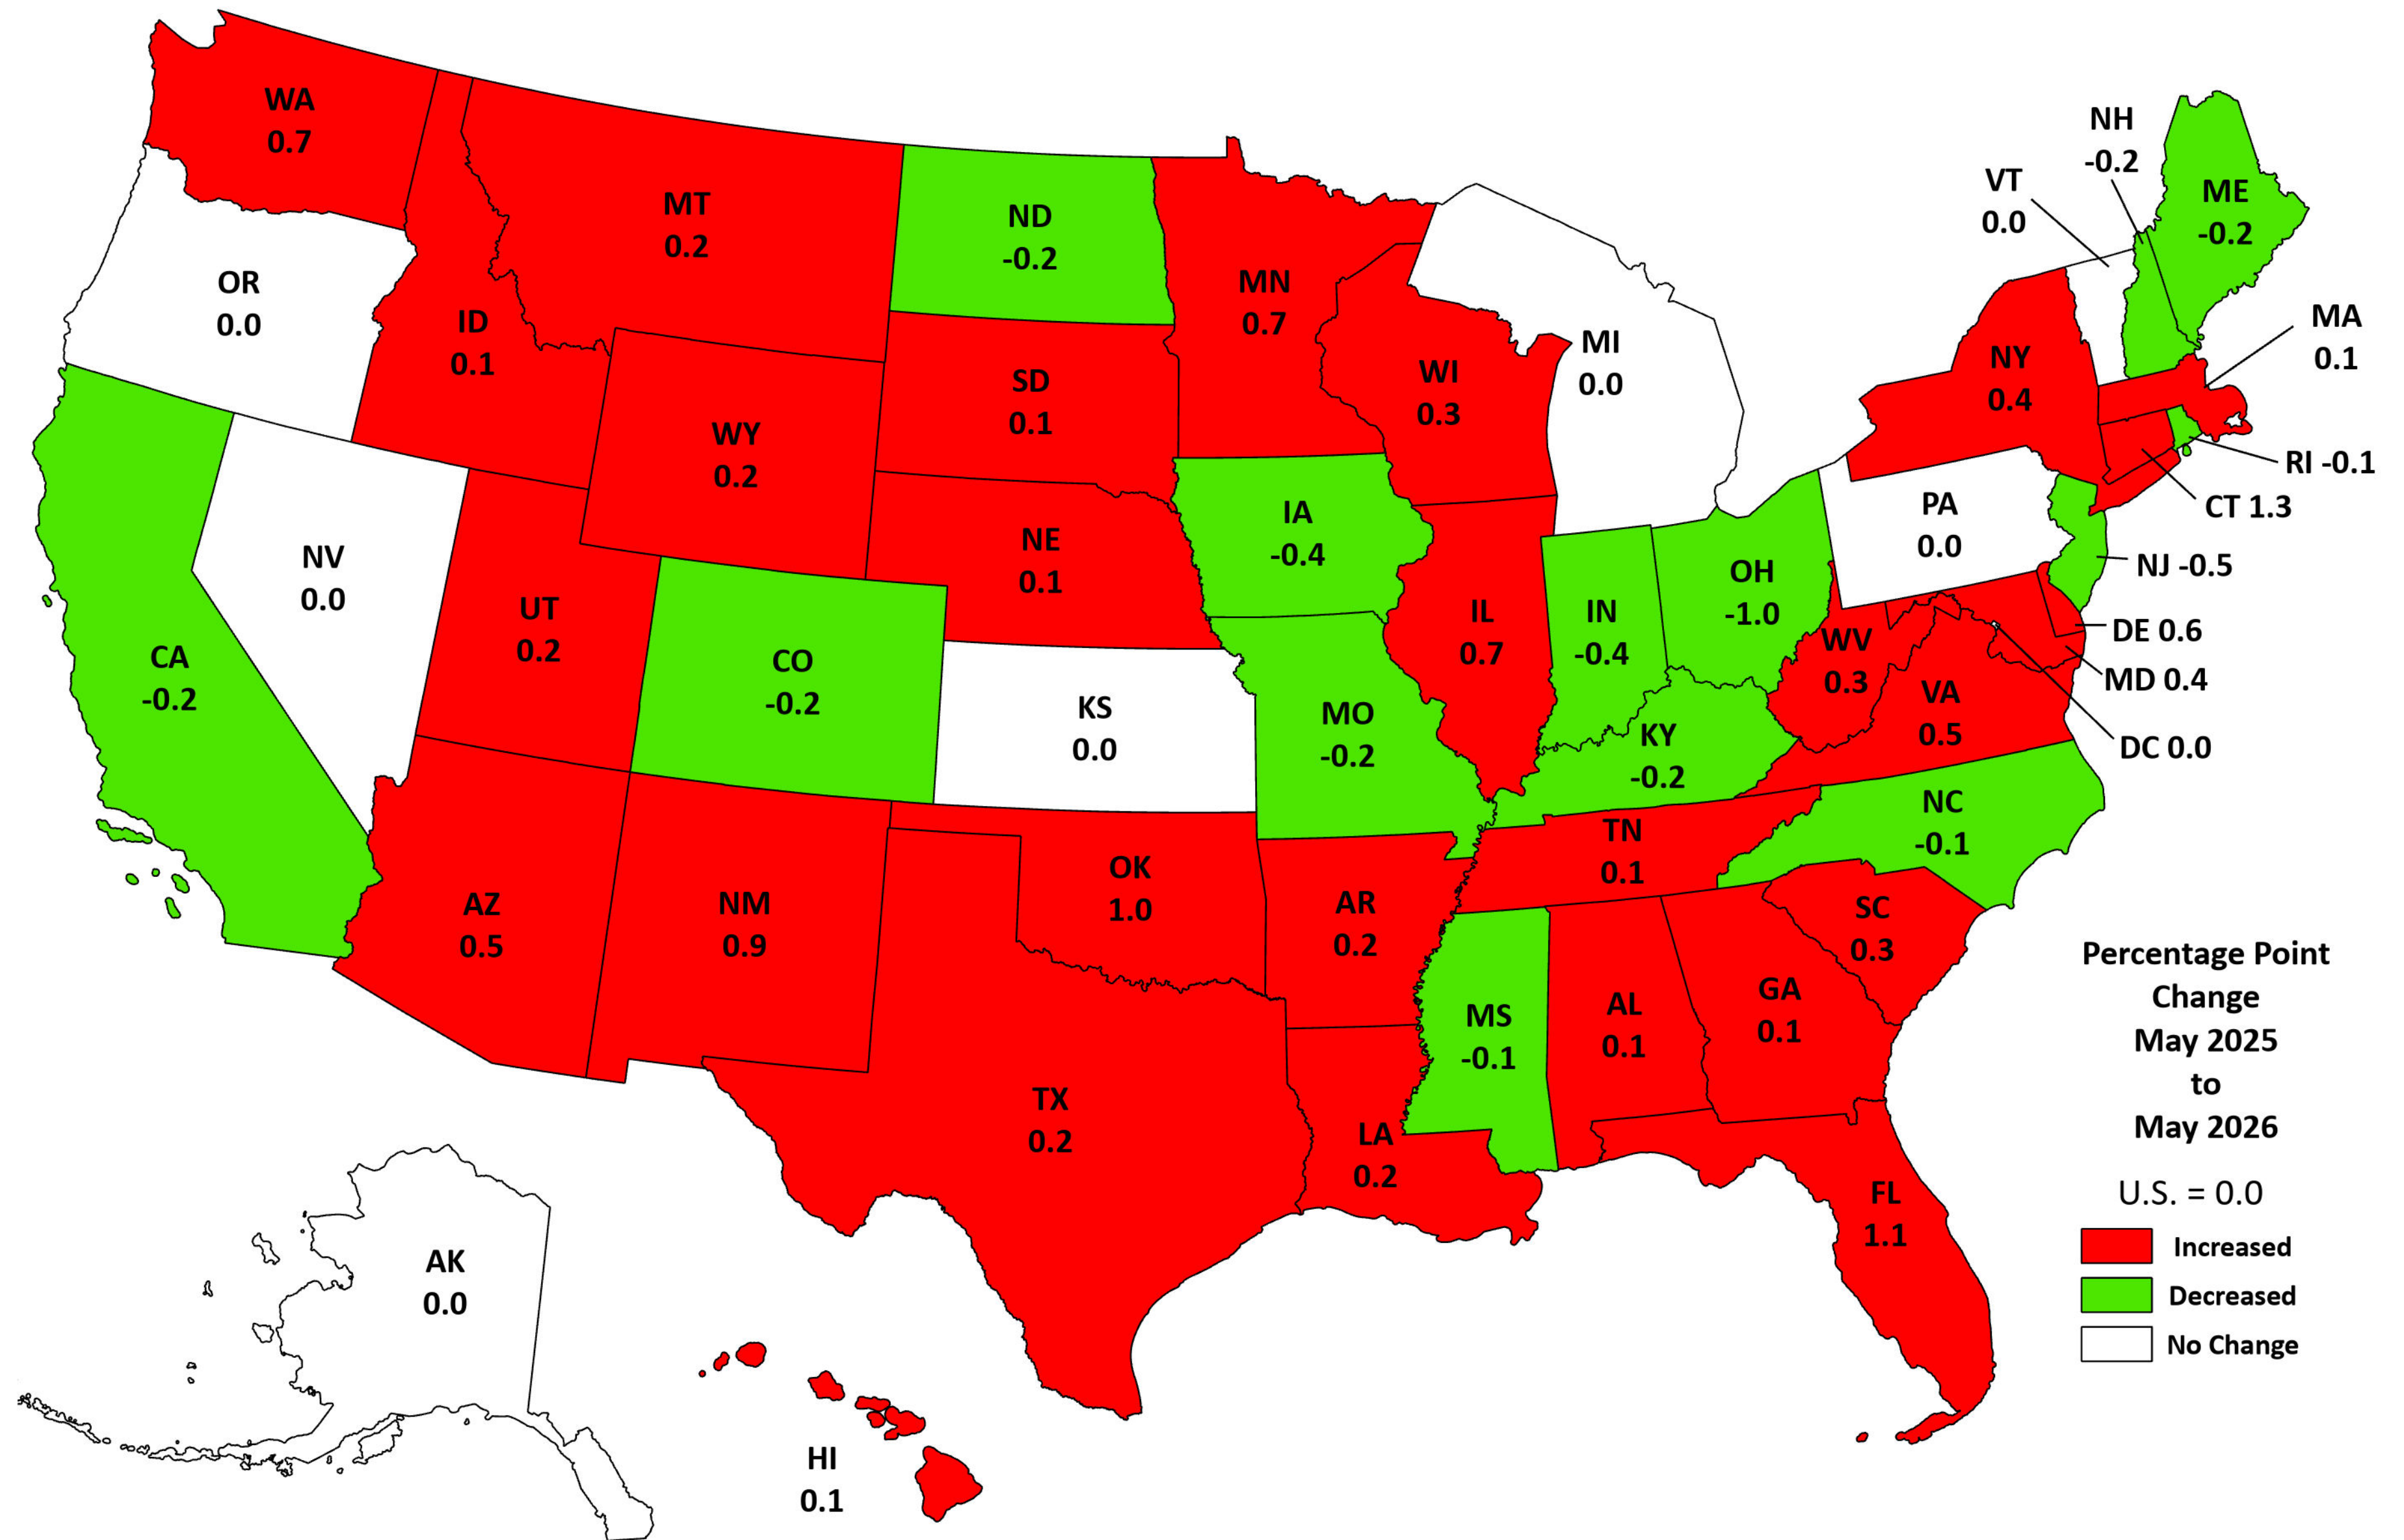

State Unemployment Rates, Seasonally Adjusted - May 2026

SOURCE: U.S. Department of Labor, Bureau of Labor Statistics, Local Area Unemployment Statistics

Rolling 12-Month Average, June 2025 to May 2026

SOURCE: U.S. Department of Labor, Bureau of Labor Statistics, Local Area Unemployment Statistics

State Unemployment Rates, Over-the-Month Change

SOURCE: U.S. Department of Labor, Bureau of Labor Statistics, Local Area Unemployment Statistics

State Unemployment Rates, Over-the-Year Change

SOURCE: U.S. Department of Labor, Bureau of Labor Statistics, Local Area Unemployment Statistics