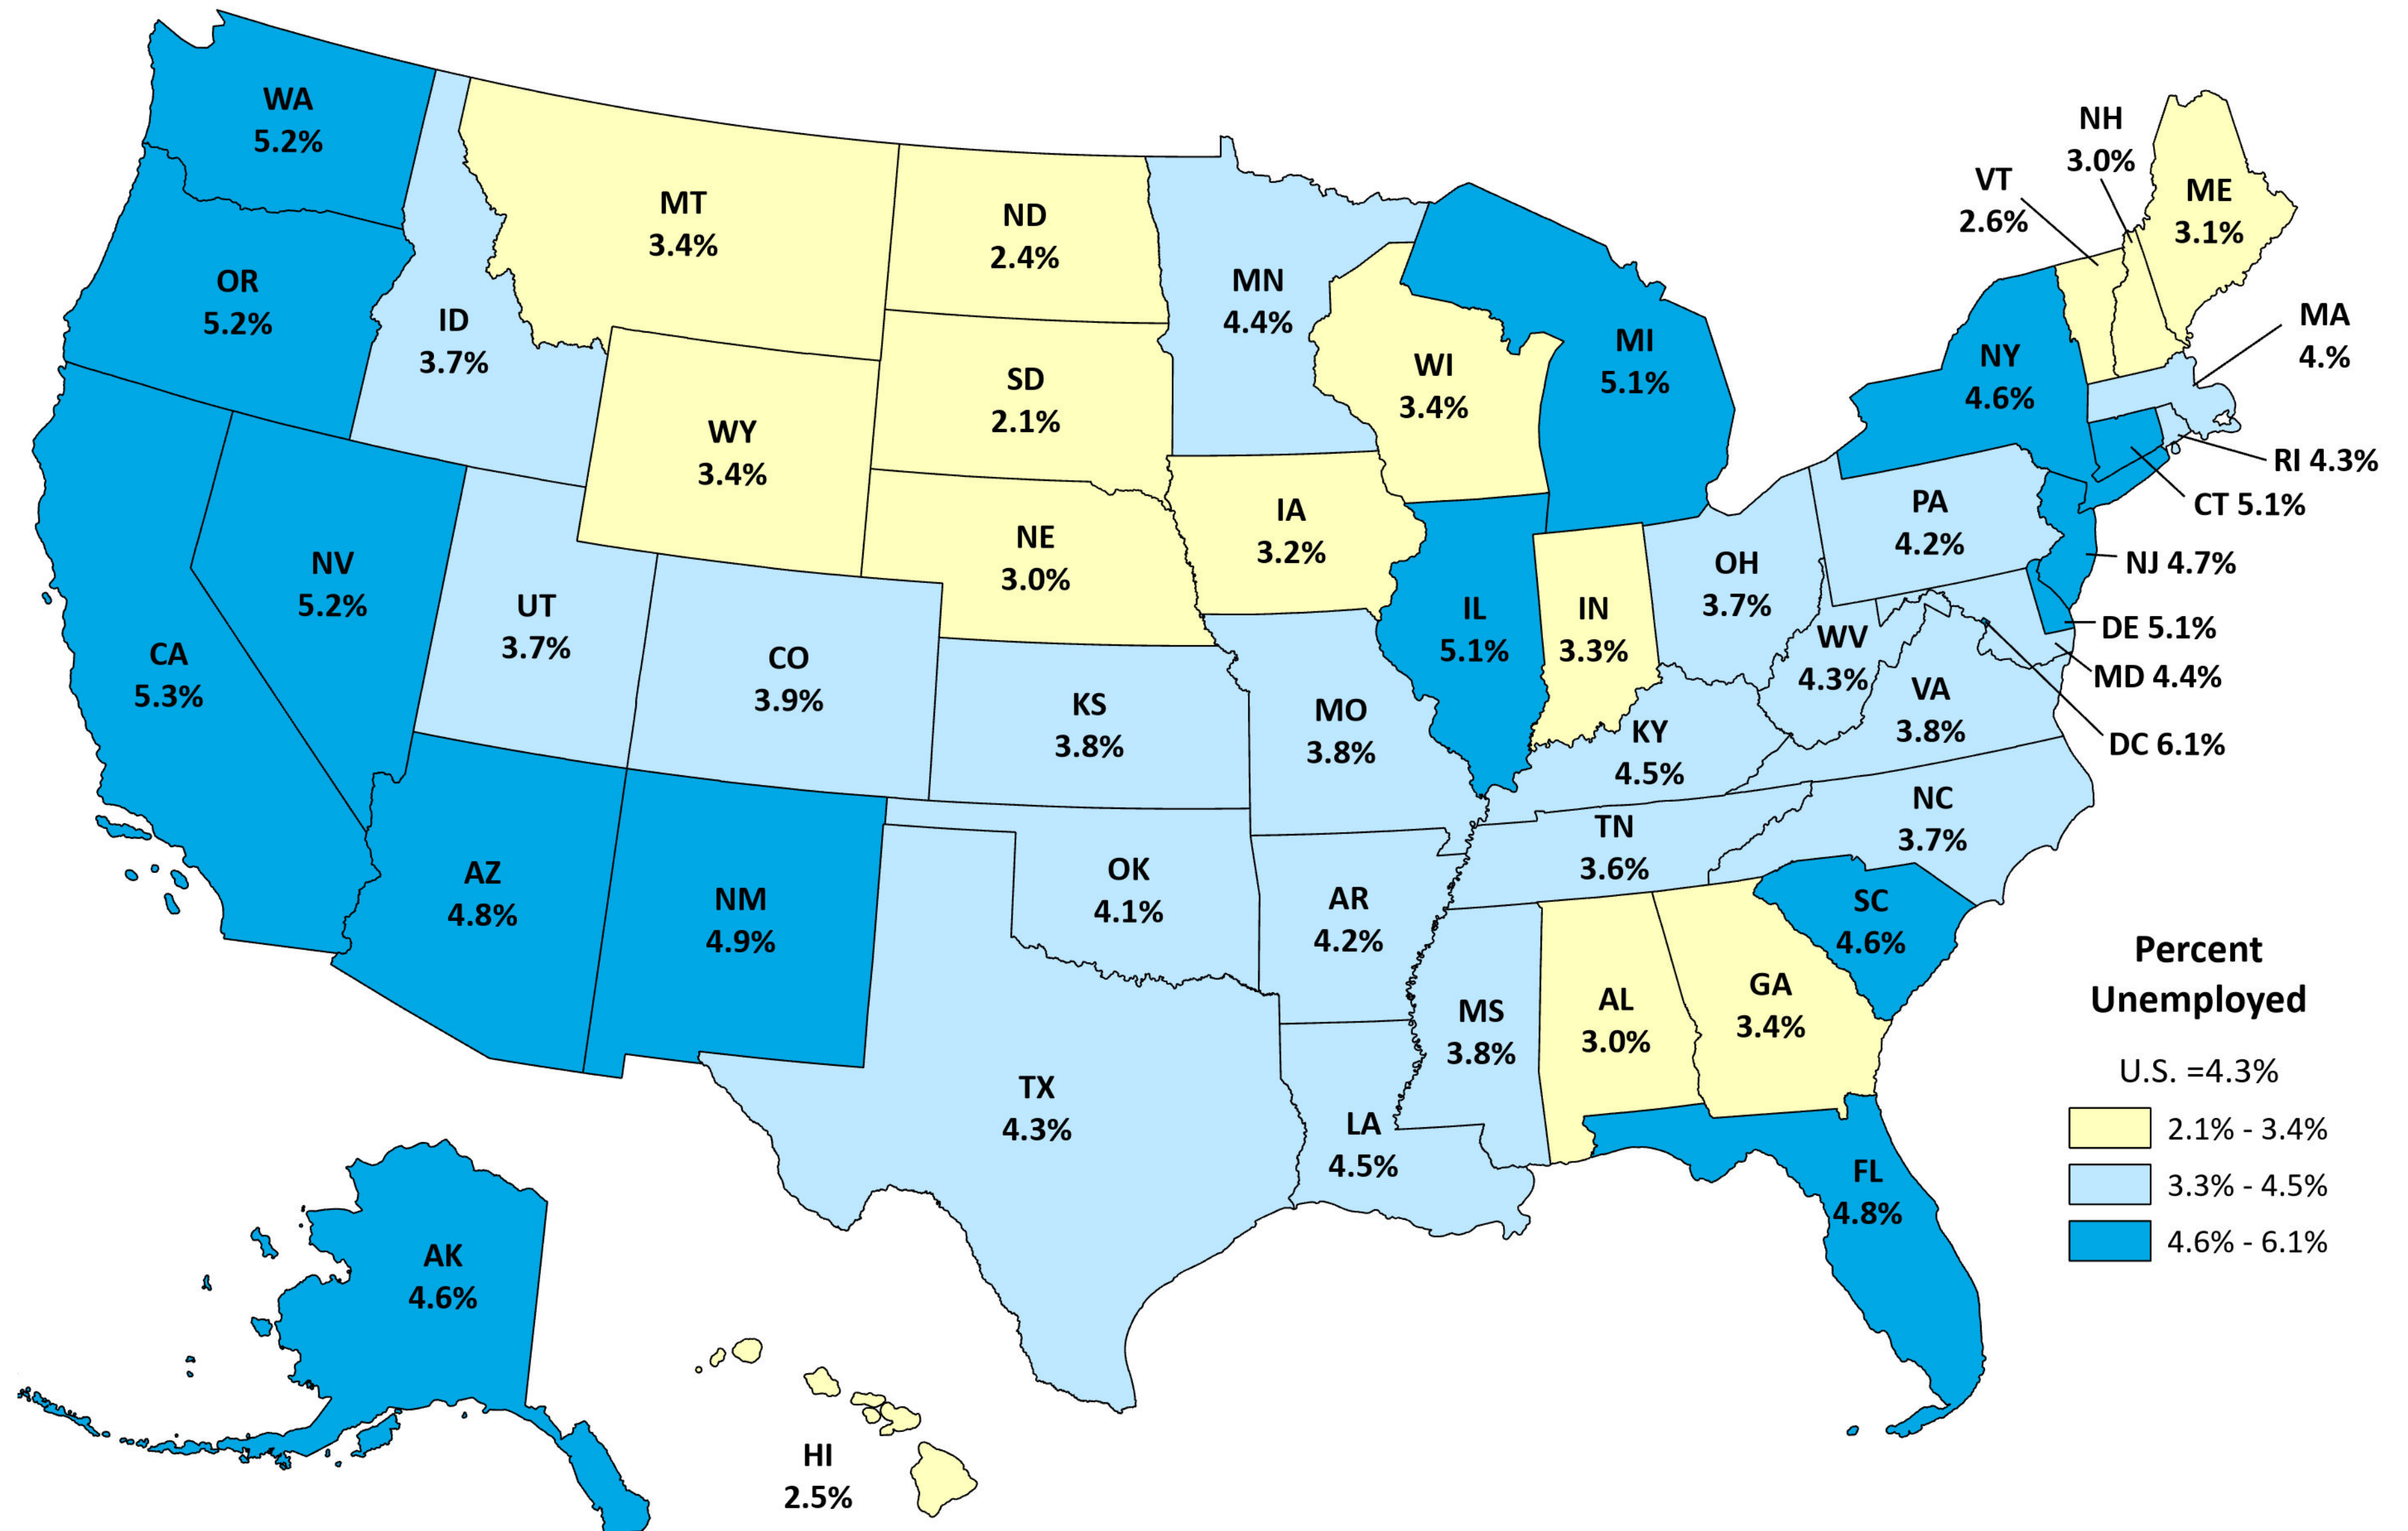

State Unemployment Rates, Seasonally Adjusted - May 2026

SOURCE: U.S. Department of Labor, Bureau of Labor Statistics, Local Area Unemployment Statistics

Rolling 12-Month Average, June 2025 to May 2026

SOURCE: U.S. Department of Labor, Bureau of Labor Statistics, Local Area Unemployment Statistics

State Unemployment Rates, Over-the-Month Change

SOURCE: U.S. Department of Labor, Bureau of Labor Statistics, Local Area Unemployment Statistics

State Unemployment Rates, Over-the-Year Change

SOURCE: U.S. Department of Labor, Bureau of Labor Statistics, Local Area Unemployment Statistics