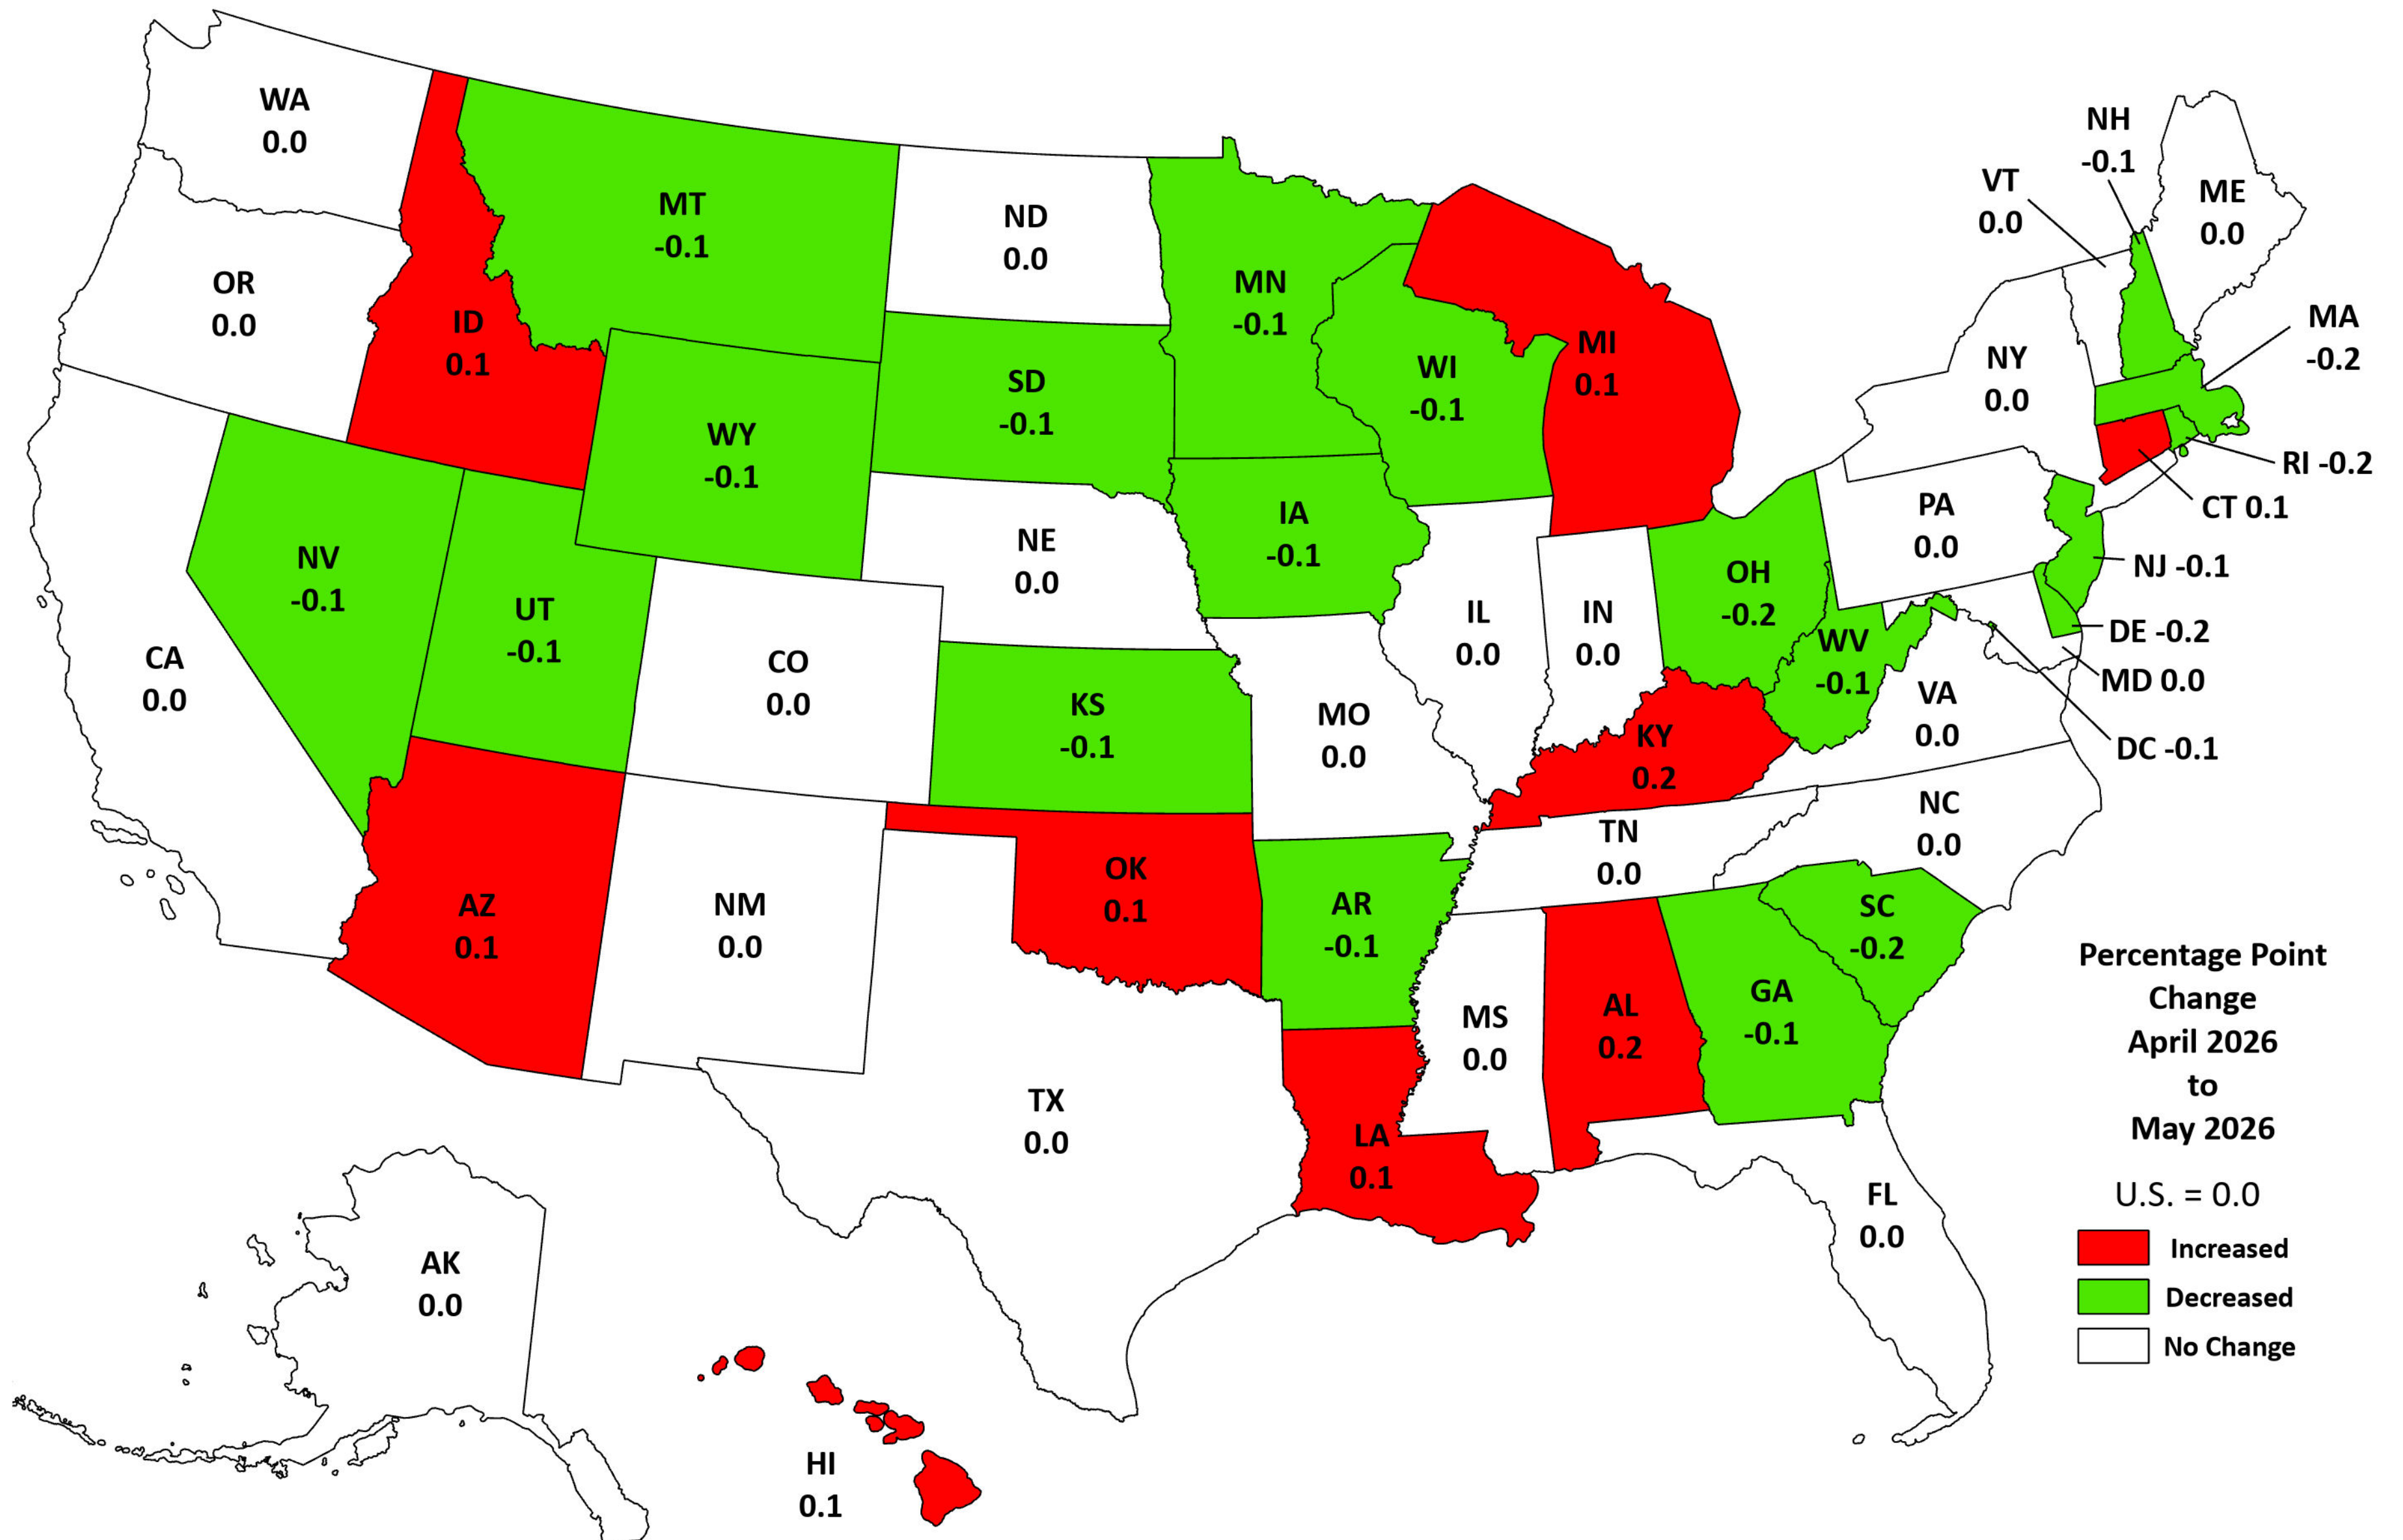

State Unemployment Rates, Seasonally Adjusted - May 2026

SOURCE: U.S. Department of Labor, Bureau of Labor Statistics, Local Area Unemployment Statistics

Rolling 12-Month Average, June 2025 to May 2026

SOURCE: U.S. Department of Labor, Bureau of Labor Statistics, Local Area Unemployment Statistics

State Unemployment Rates, Over-the-Month Change

SOURCE: U.S. Department of Labor, Bureau of Labor Statistics, Local Area Unemployment Statistics

State Unemployment Rates, Over-the-Year Change

SOURCE: U.S. Department of Labor, Bureau of Labor Statistics, Local Area Unemployment Statistics