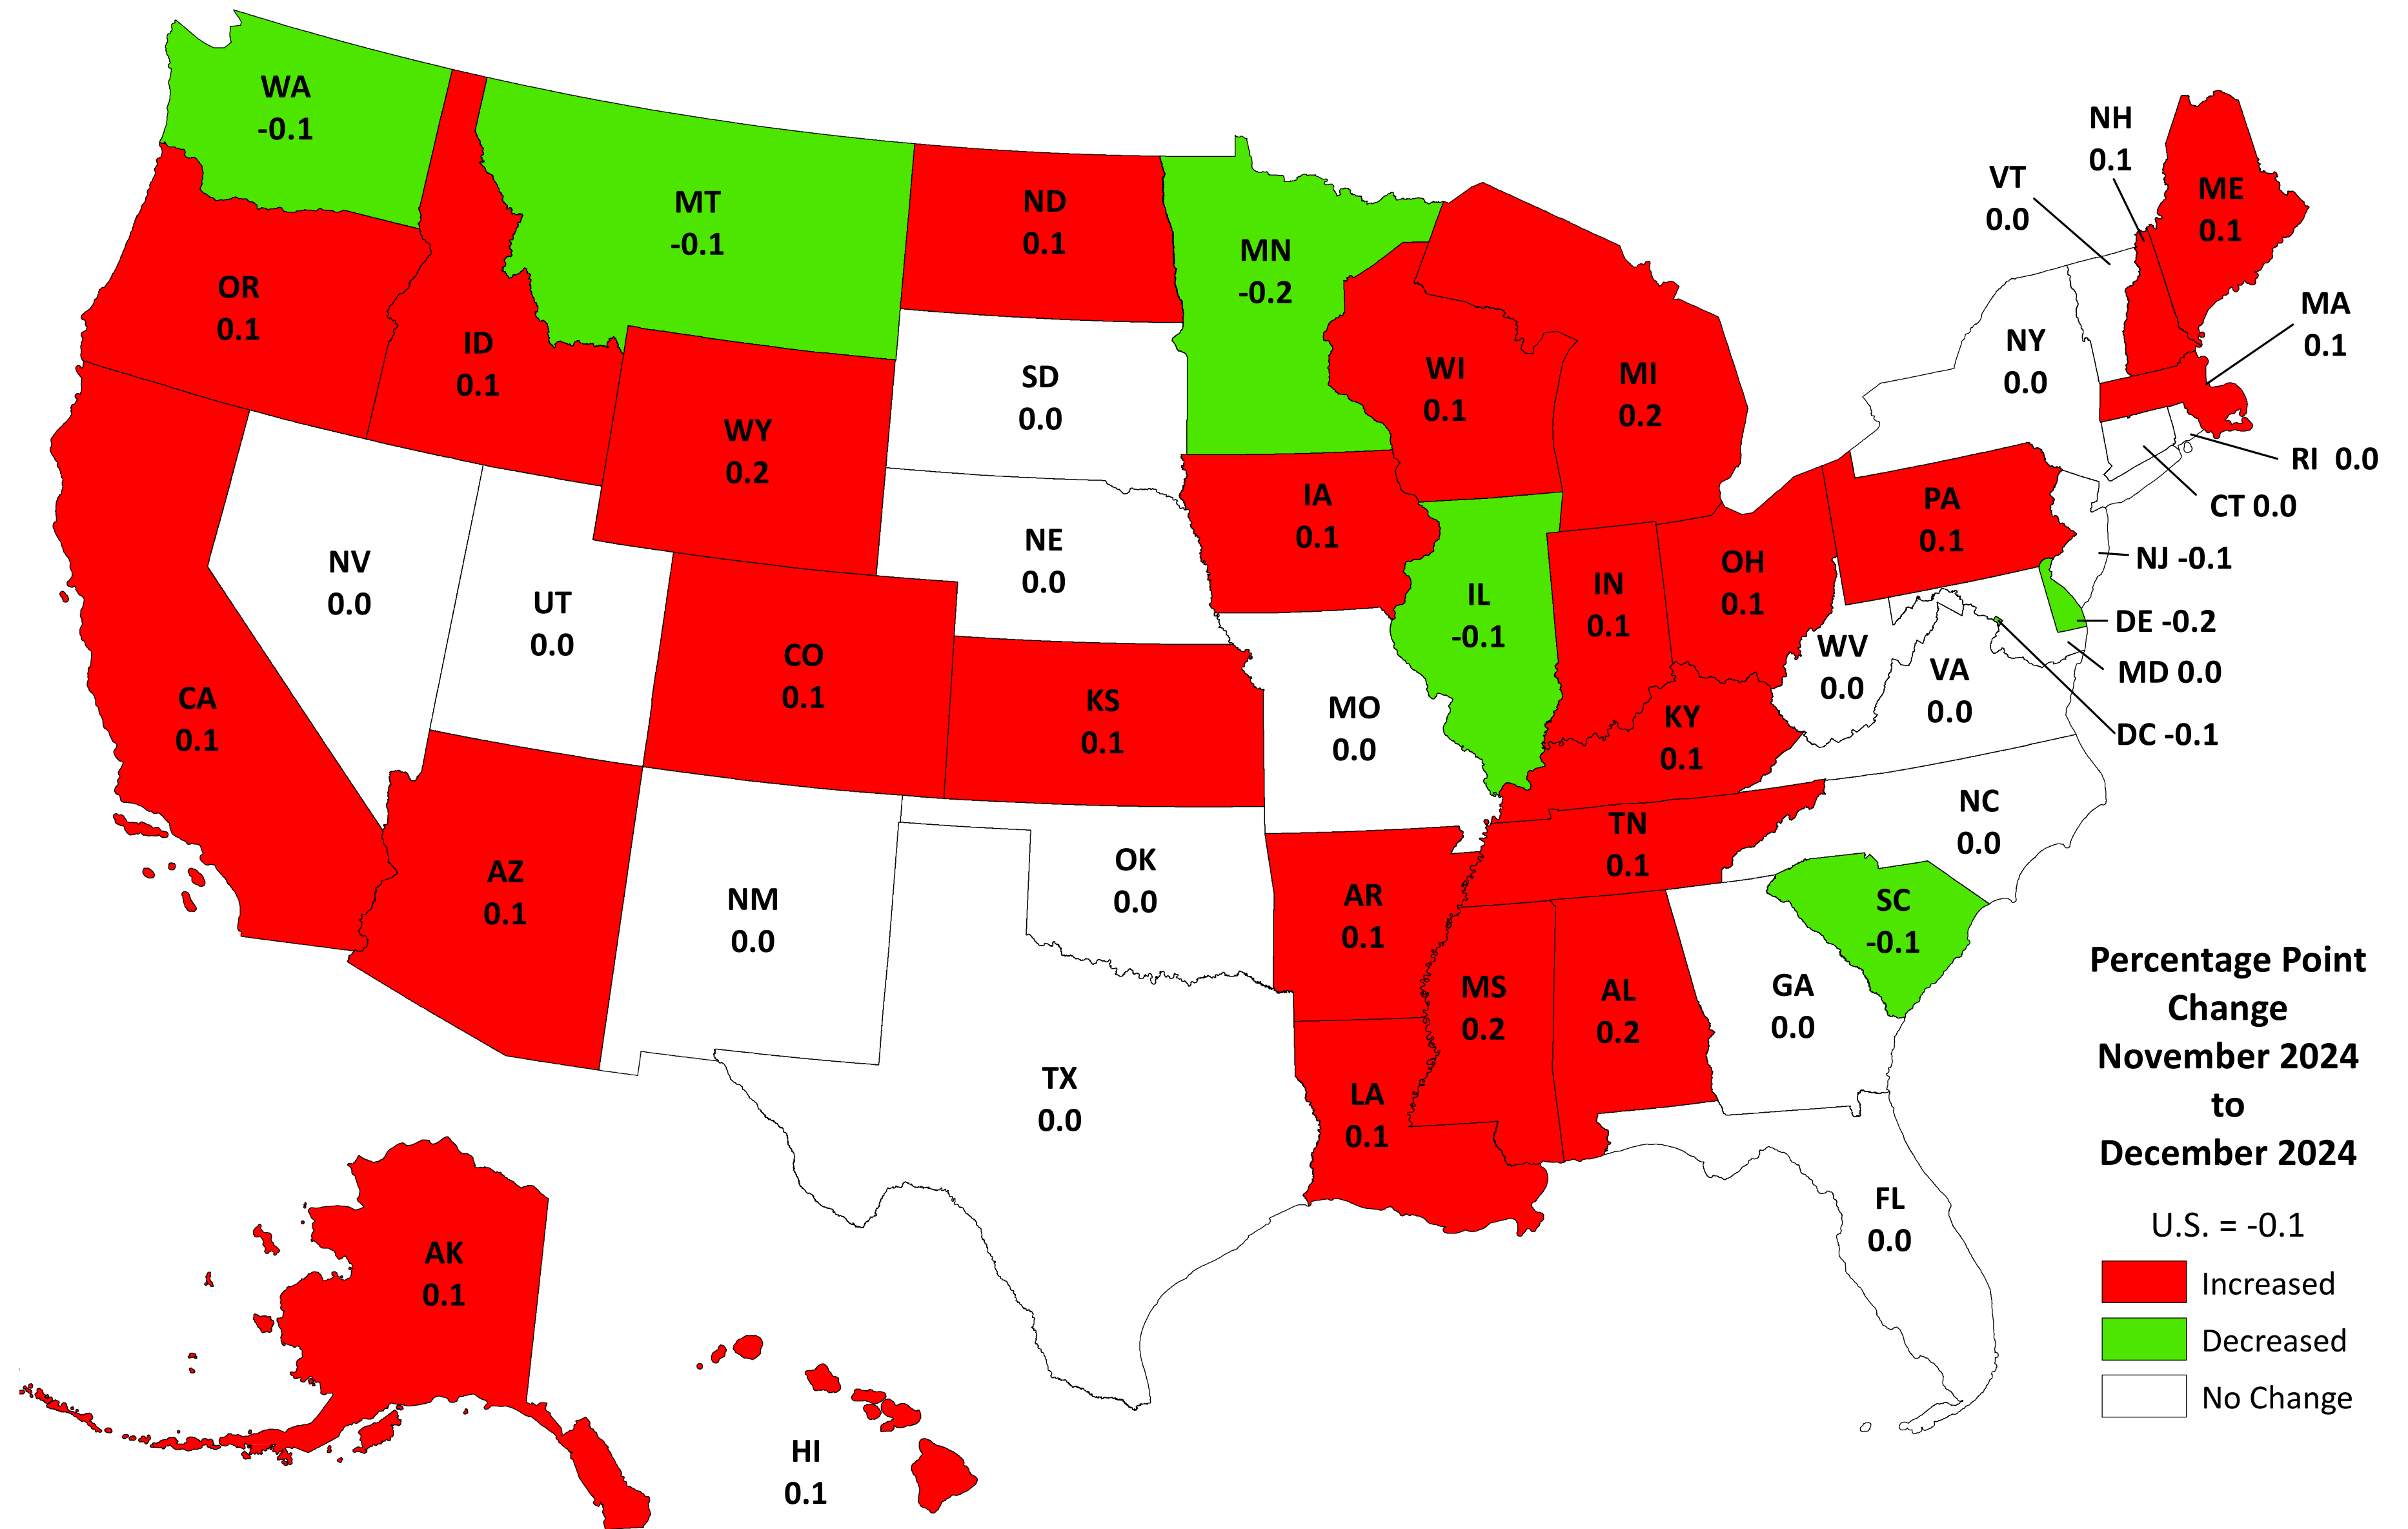

# State Unemployment Rates, Seasonally Adjusted - December 2024

SOURCE: U.S. Department of Labor, Bureau of Labor Statistics, Local Area Unemployment Statistics

# Rolling 12-Month Average, January 2024 to December 2024

SOURCE: U.S. Department of Labor, Bureau of Labor Statistics, Local Area Unemployment Statistics

# State Unemployment Rates, Over-the-Month Change

Percentage Point Change  
November 2024  
to  
December 2024

U.S. = -0.1

- Increased
- Decreased
- No Change

SOURCE: U.S. Department of Labor, Bureau of Labor Statistics, Local Area Unemployment Statistics