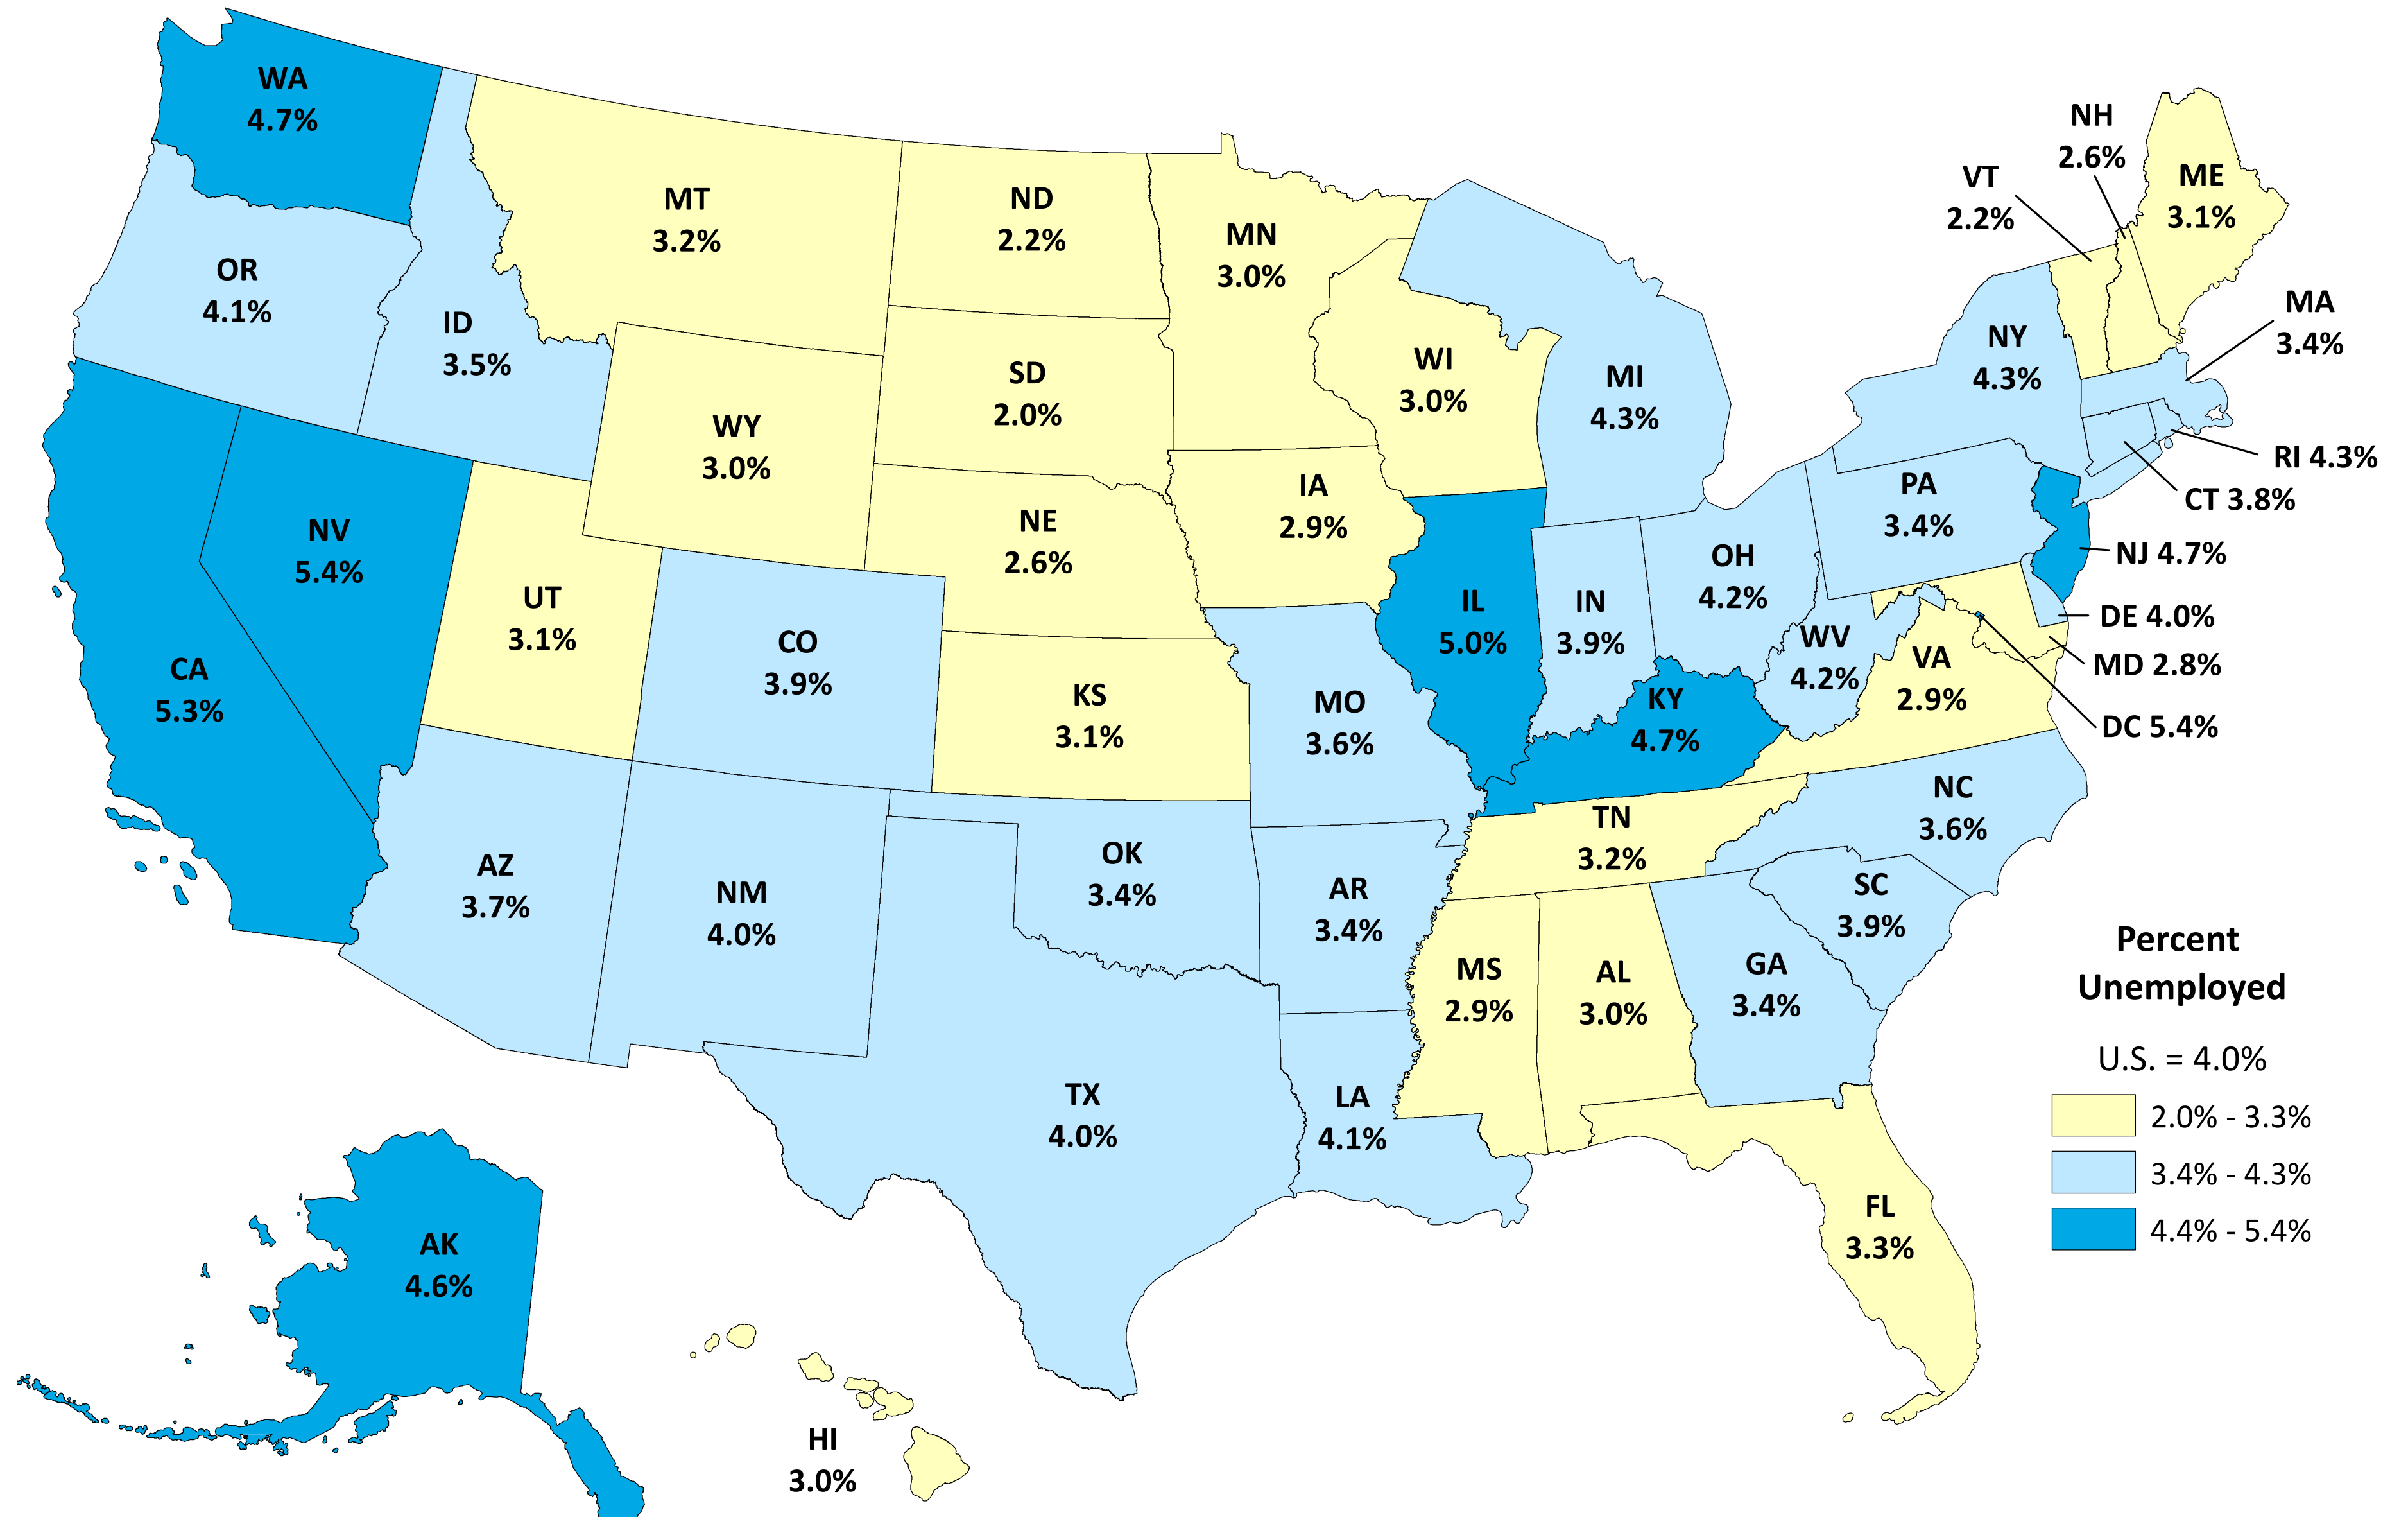

# State Unemployment Rates, Seasonally Adjusted - December 2024

SOURCE: U.S. Department of Labor, Bureau of Labor Statistics, Local Area Unemployment Statistics

# Rolling 12-Month Average, January 2024 to December 2024

SOURCE: U.S. Department of Labor, Bureau of Labor Statistics, Local Area Unemployment Statistics

# State Unemployment Rates, Over-the-Month Change

Percentage Point Change  
November 2024  
to  
December 2024

U.S. = -0.1

- Increased
- Decreased
- No Change

SOURCE: U.S. Department of Labor, Bureau of Labor Statistics, Local Area Unemployment Statistics