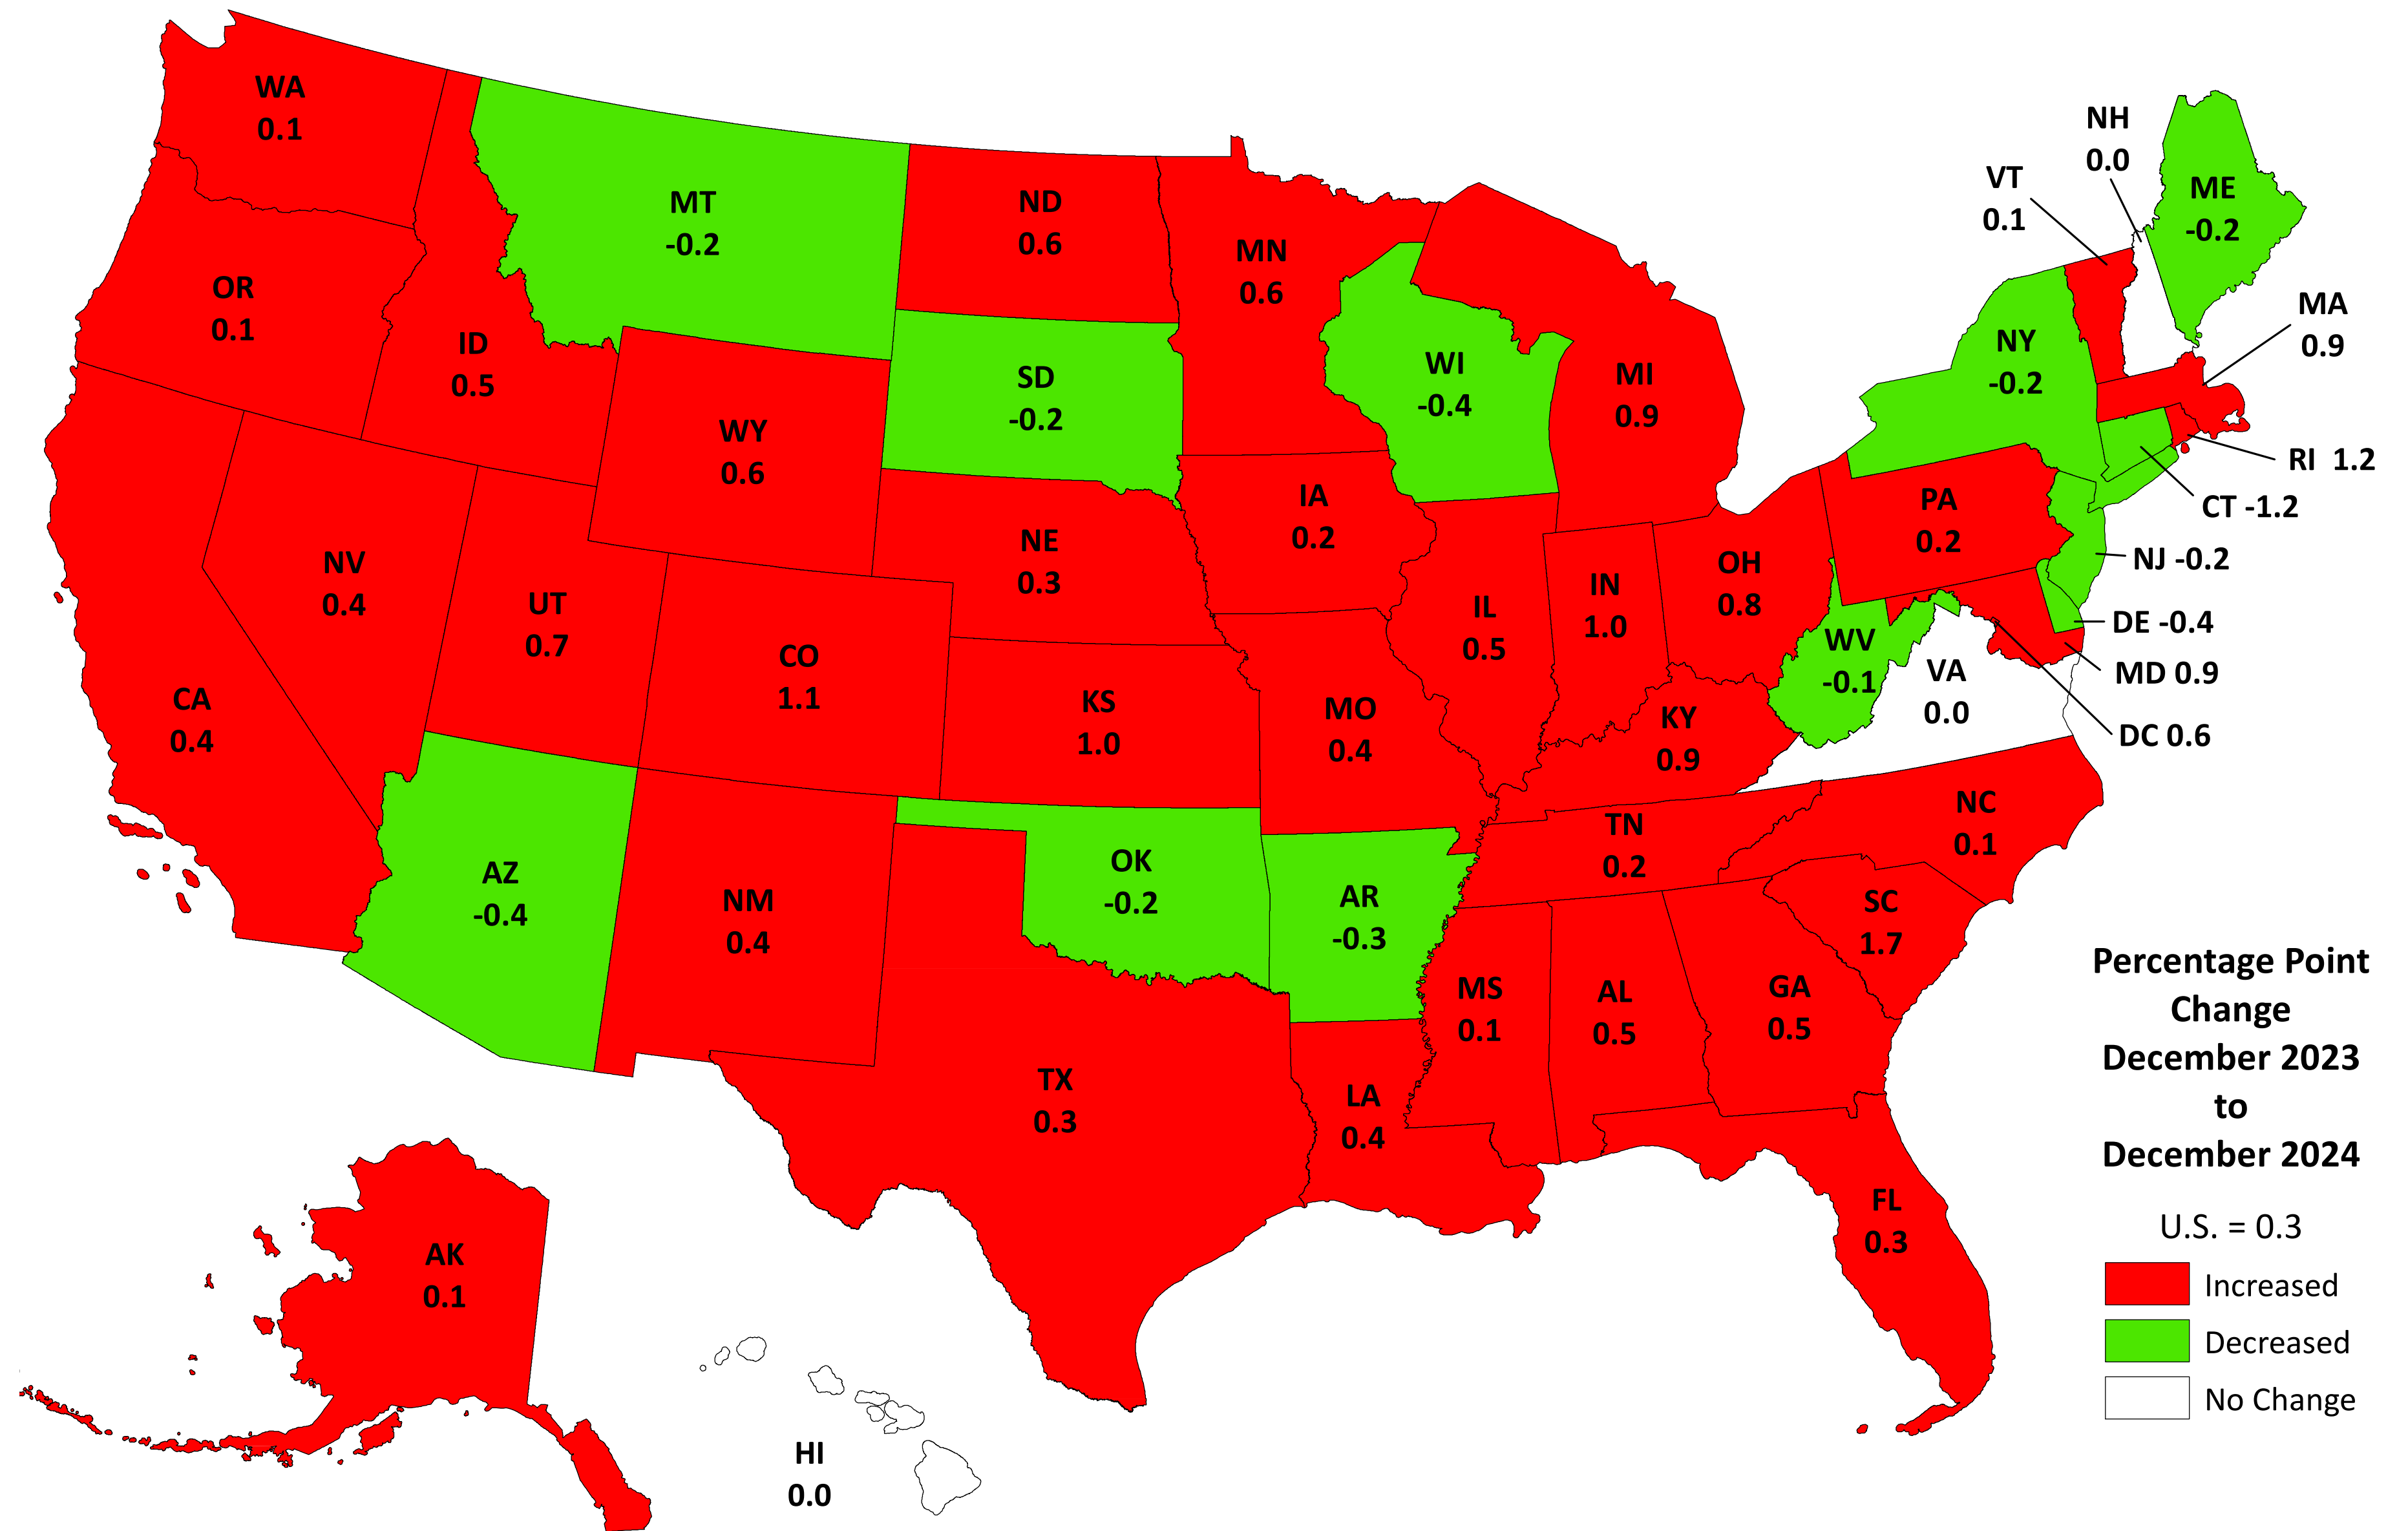

# Rolling 12-Month Average, January 2024 to December 2024

SOURCE: U.S. Department of Labor, Bureau of Labor Statistics, Local Area Unemployment Statistics

# State Unemployment Rates, Over-the-Month Change

Percentage Point Change  
November 2024  
to  
December 2024

U.S. = -0.1

- Increased
- Decreased
- No Change

SOURCE: U.S. Department of Labor, Bureau of Labor Statistics, Local Area Unemployment Statistics

# State Unemployment Rates, Over-the-Year Change

Percentage Point Change  
December 2023  
to  
December 2024

U.S. = 0.3

- Increased
- Decreased
- No Change

SOURCE: U.S. Department of Labor, Bureau of Labor Statistics, Local Area Unemployment Statistics