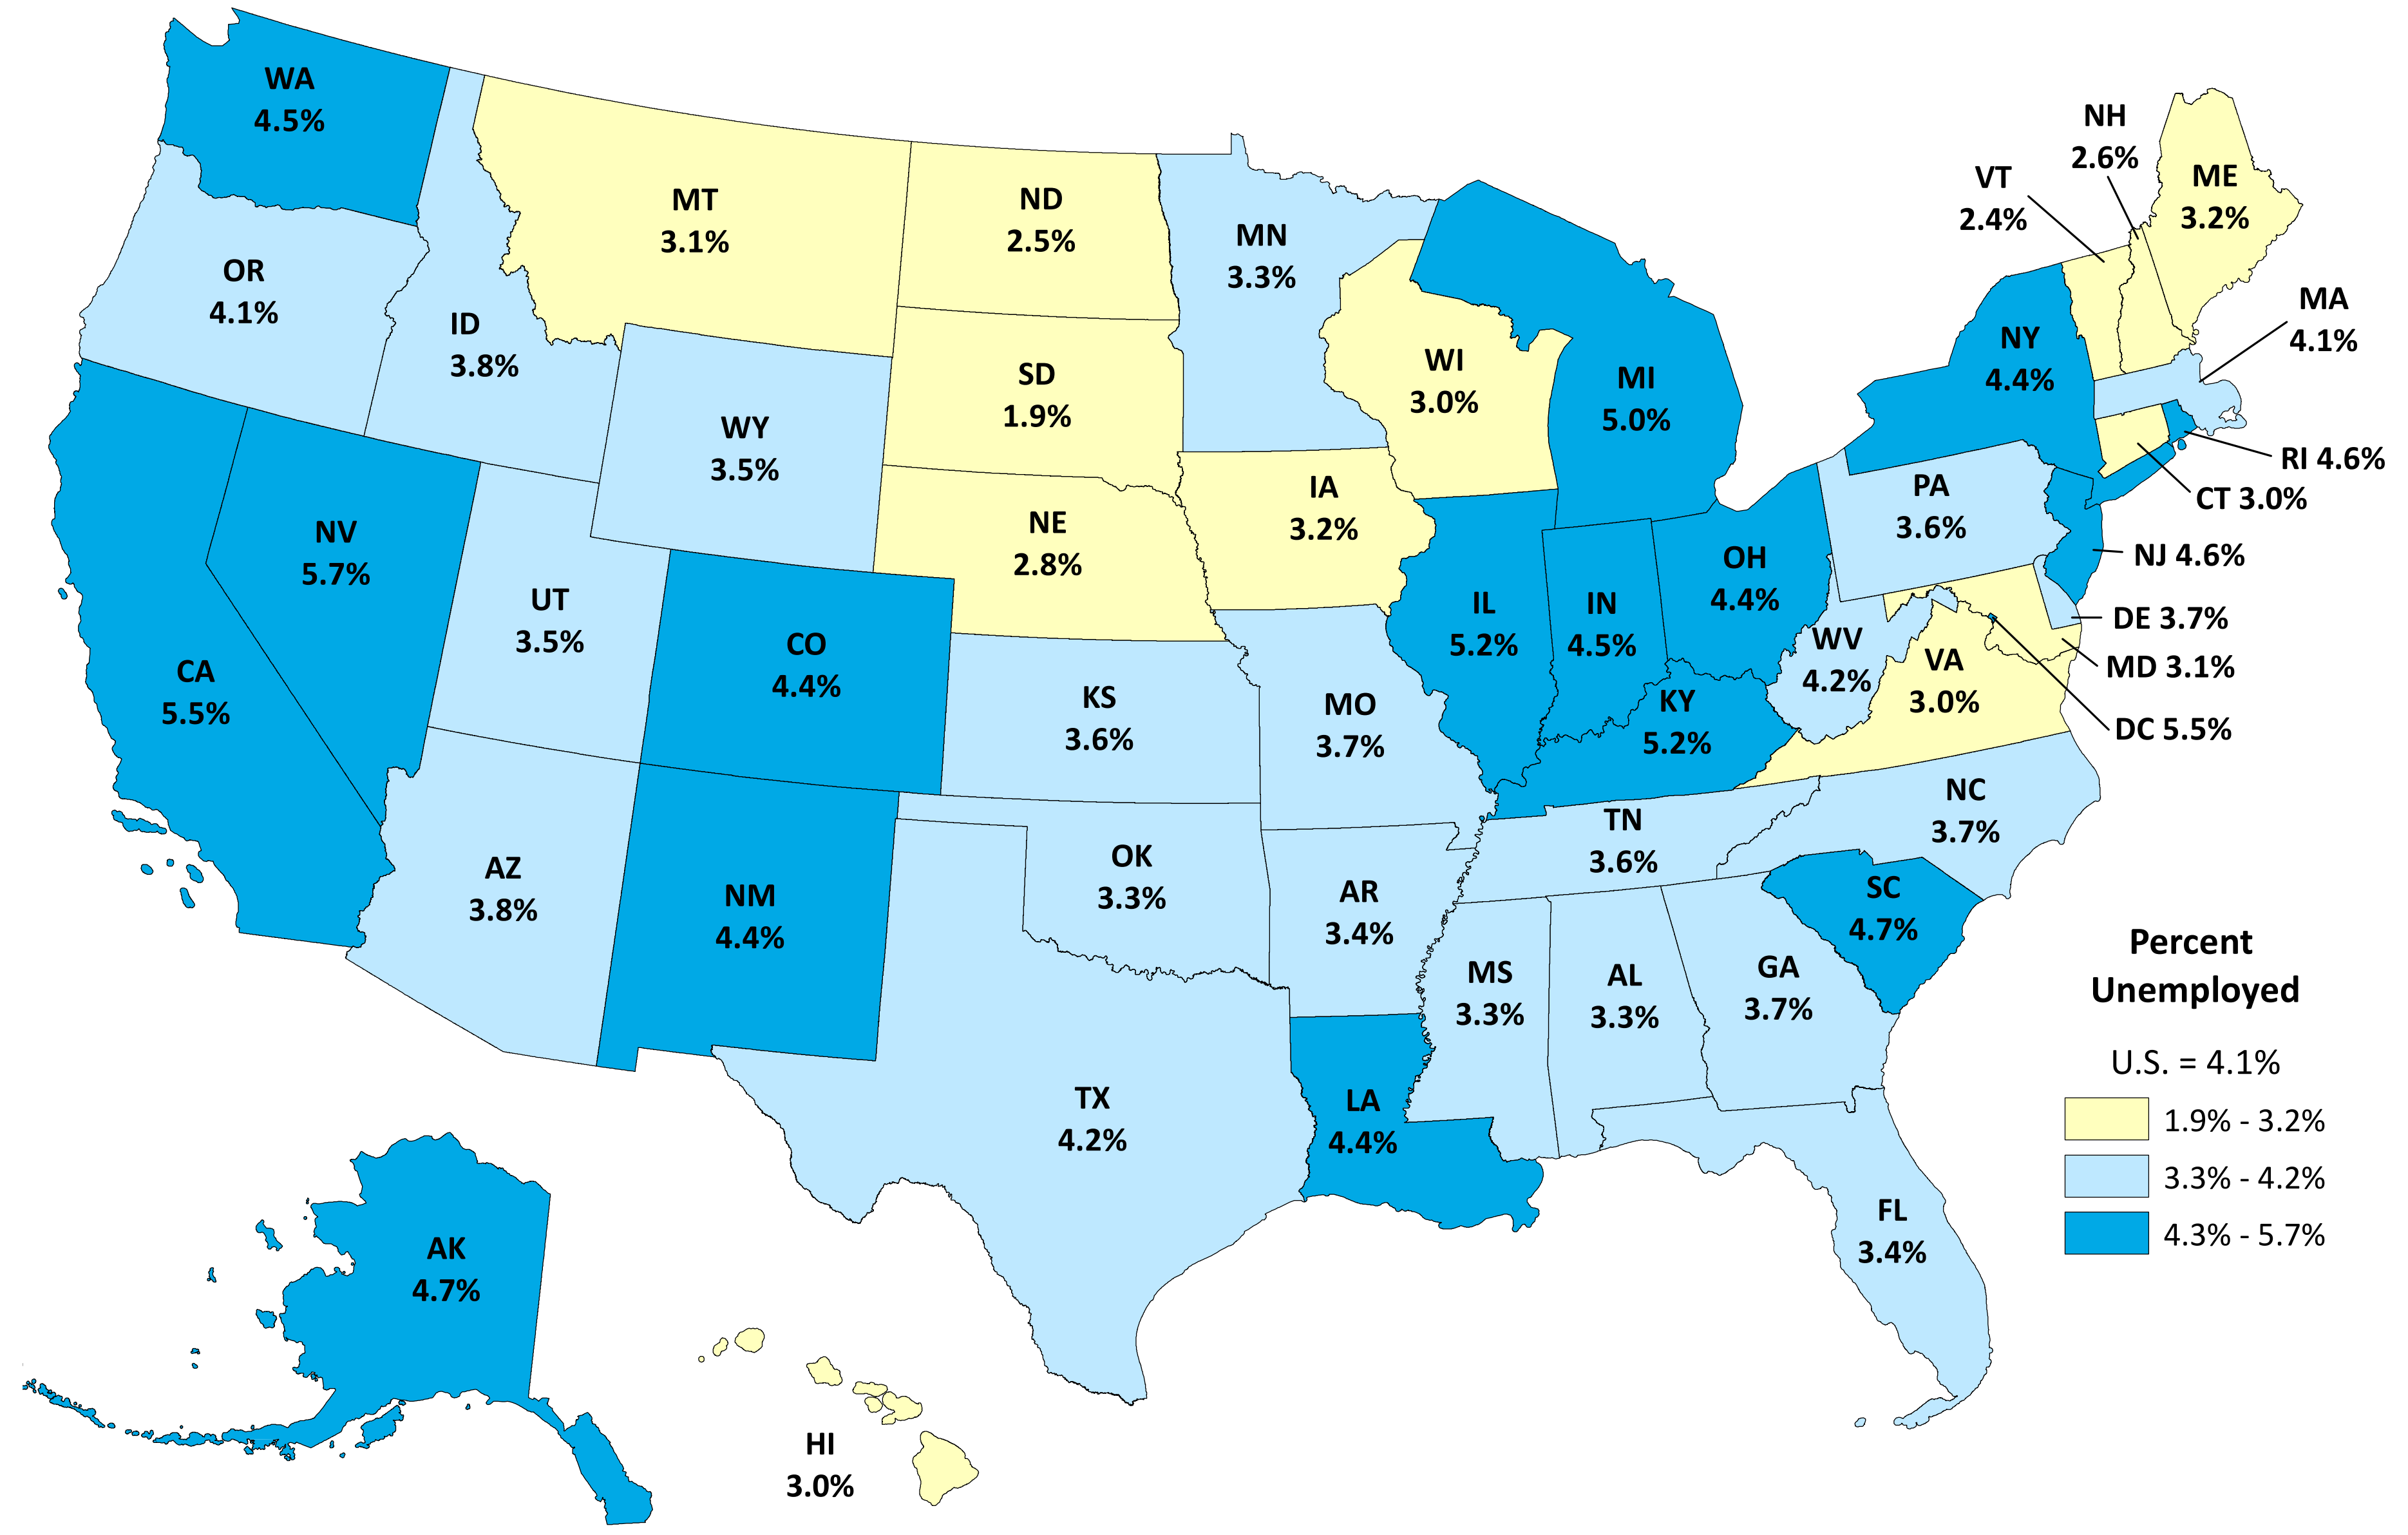

# State Unemployment Rates, Seasonally Adjusted - December 2024

SOURCE: U.S. Department of Labor, Bureau of Labor Statistics, Local Area Unemployment Statistics

# Rolling 12-Month Average, January 2024 to December 2024

SOURCE: U.S. Department of Labor, Bureau of Labor Statistics, Local Area Unemployment Statistics

# State Unemployment Rates, Over-the-Month Change

Percentage Point Change  
November 2024  
to  
December 2024

U.S. = -0.1

- Increased
- Decreased
- No Change

SOURCE: U.S. Department of Labor, Bureau of Labor Statistics, Local Area Unemployment Statistics