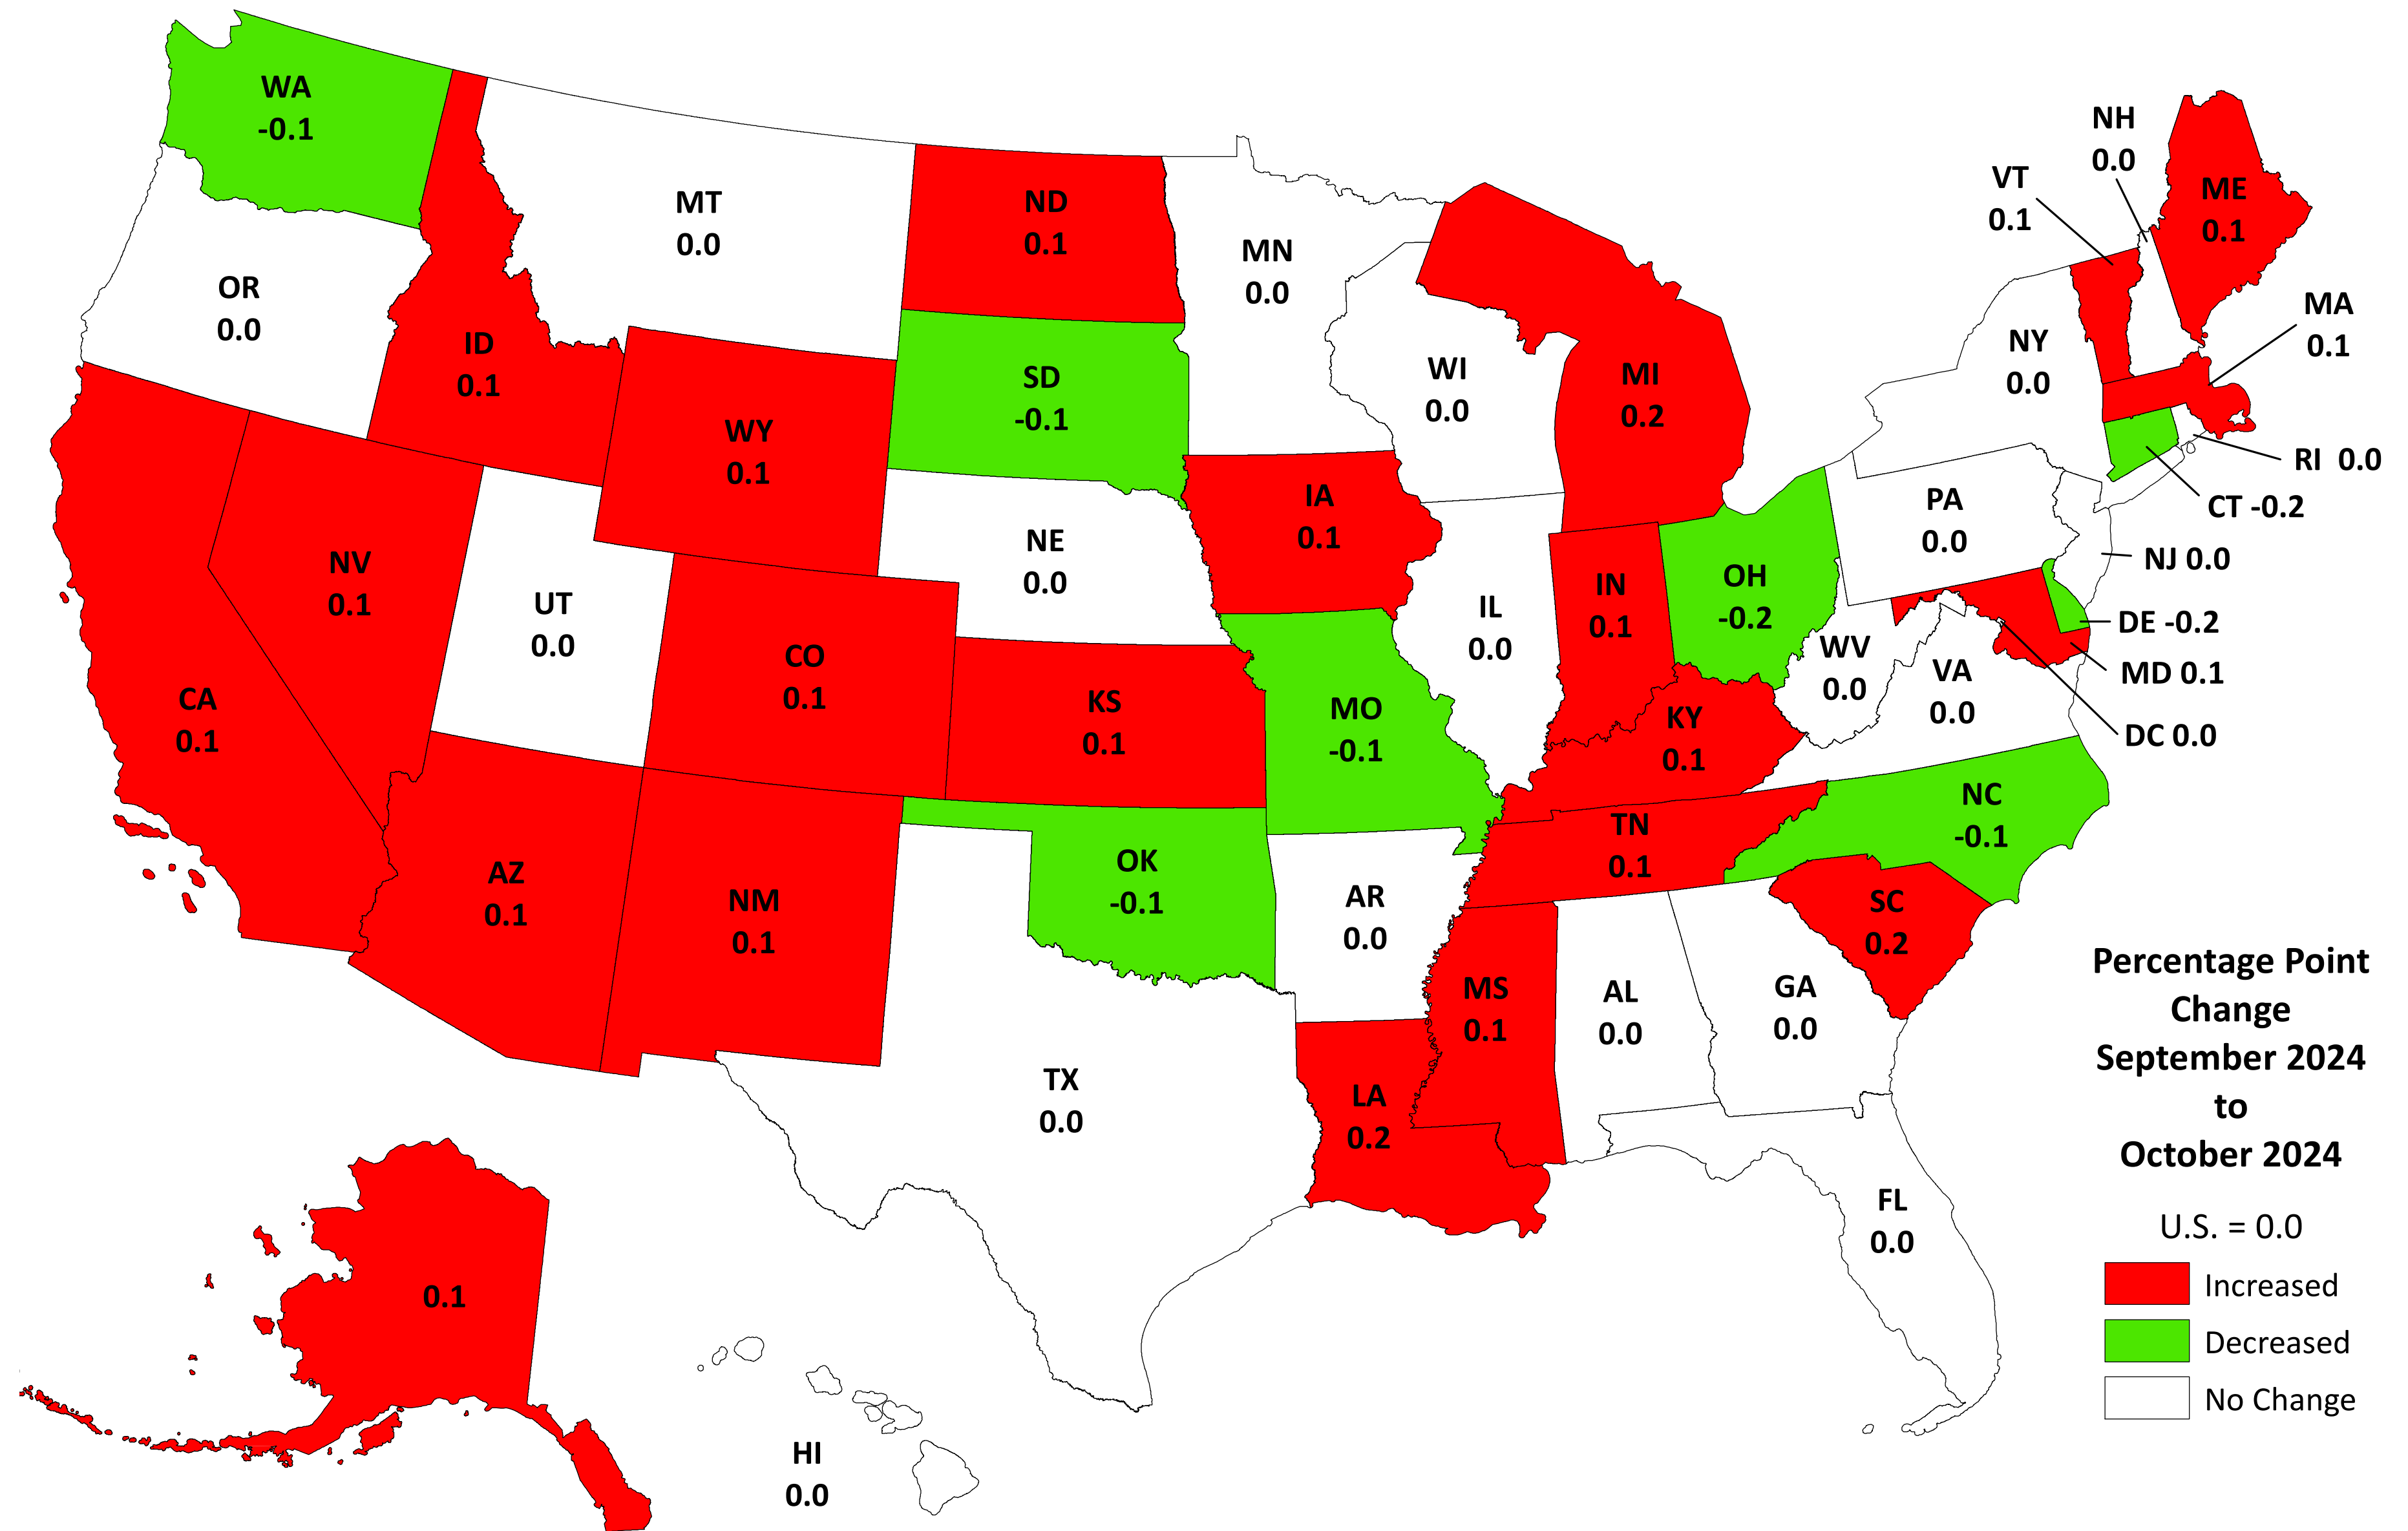

# State Unemployment Rates, Seasonally Adjusted - October 2024

SOURCE: U.S. Department of Labor, Bureau of Labor Statistics, Local Area Unemployment Statistics

# Rolling 12-Month Average, November 2023 to October 2024

SOURCE: U.S. Department of Labor, Bureau of Labor Statistics, Local Area Unemployment Statistics

# State Unemployment Rates, Over-the-Month Change

Percentage Point Change  
September 2024  
to  
October 2024

U.S. = 0.0

- Increased
- Decreased
- No Change

SOURCE: U.S. Department of Labor, Bureau of Labor Statistics, Local Area Unemployment Statistics