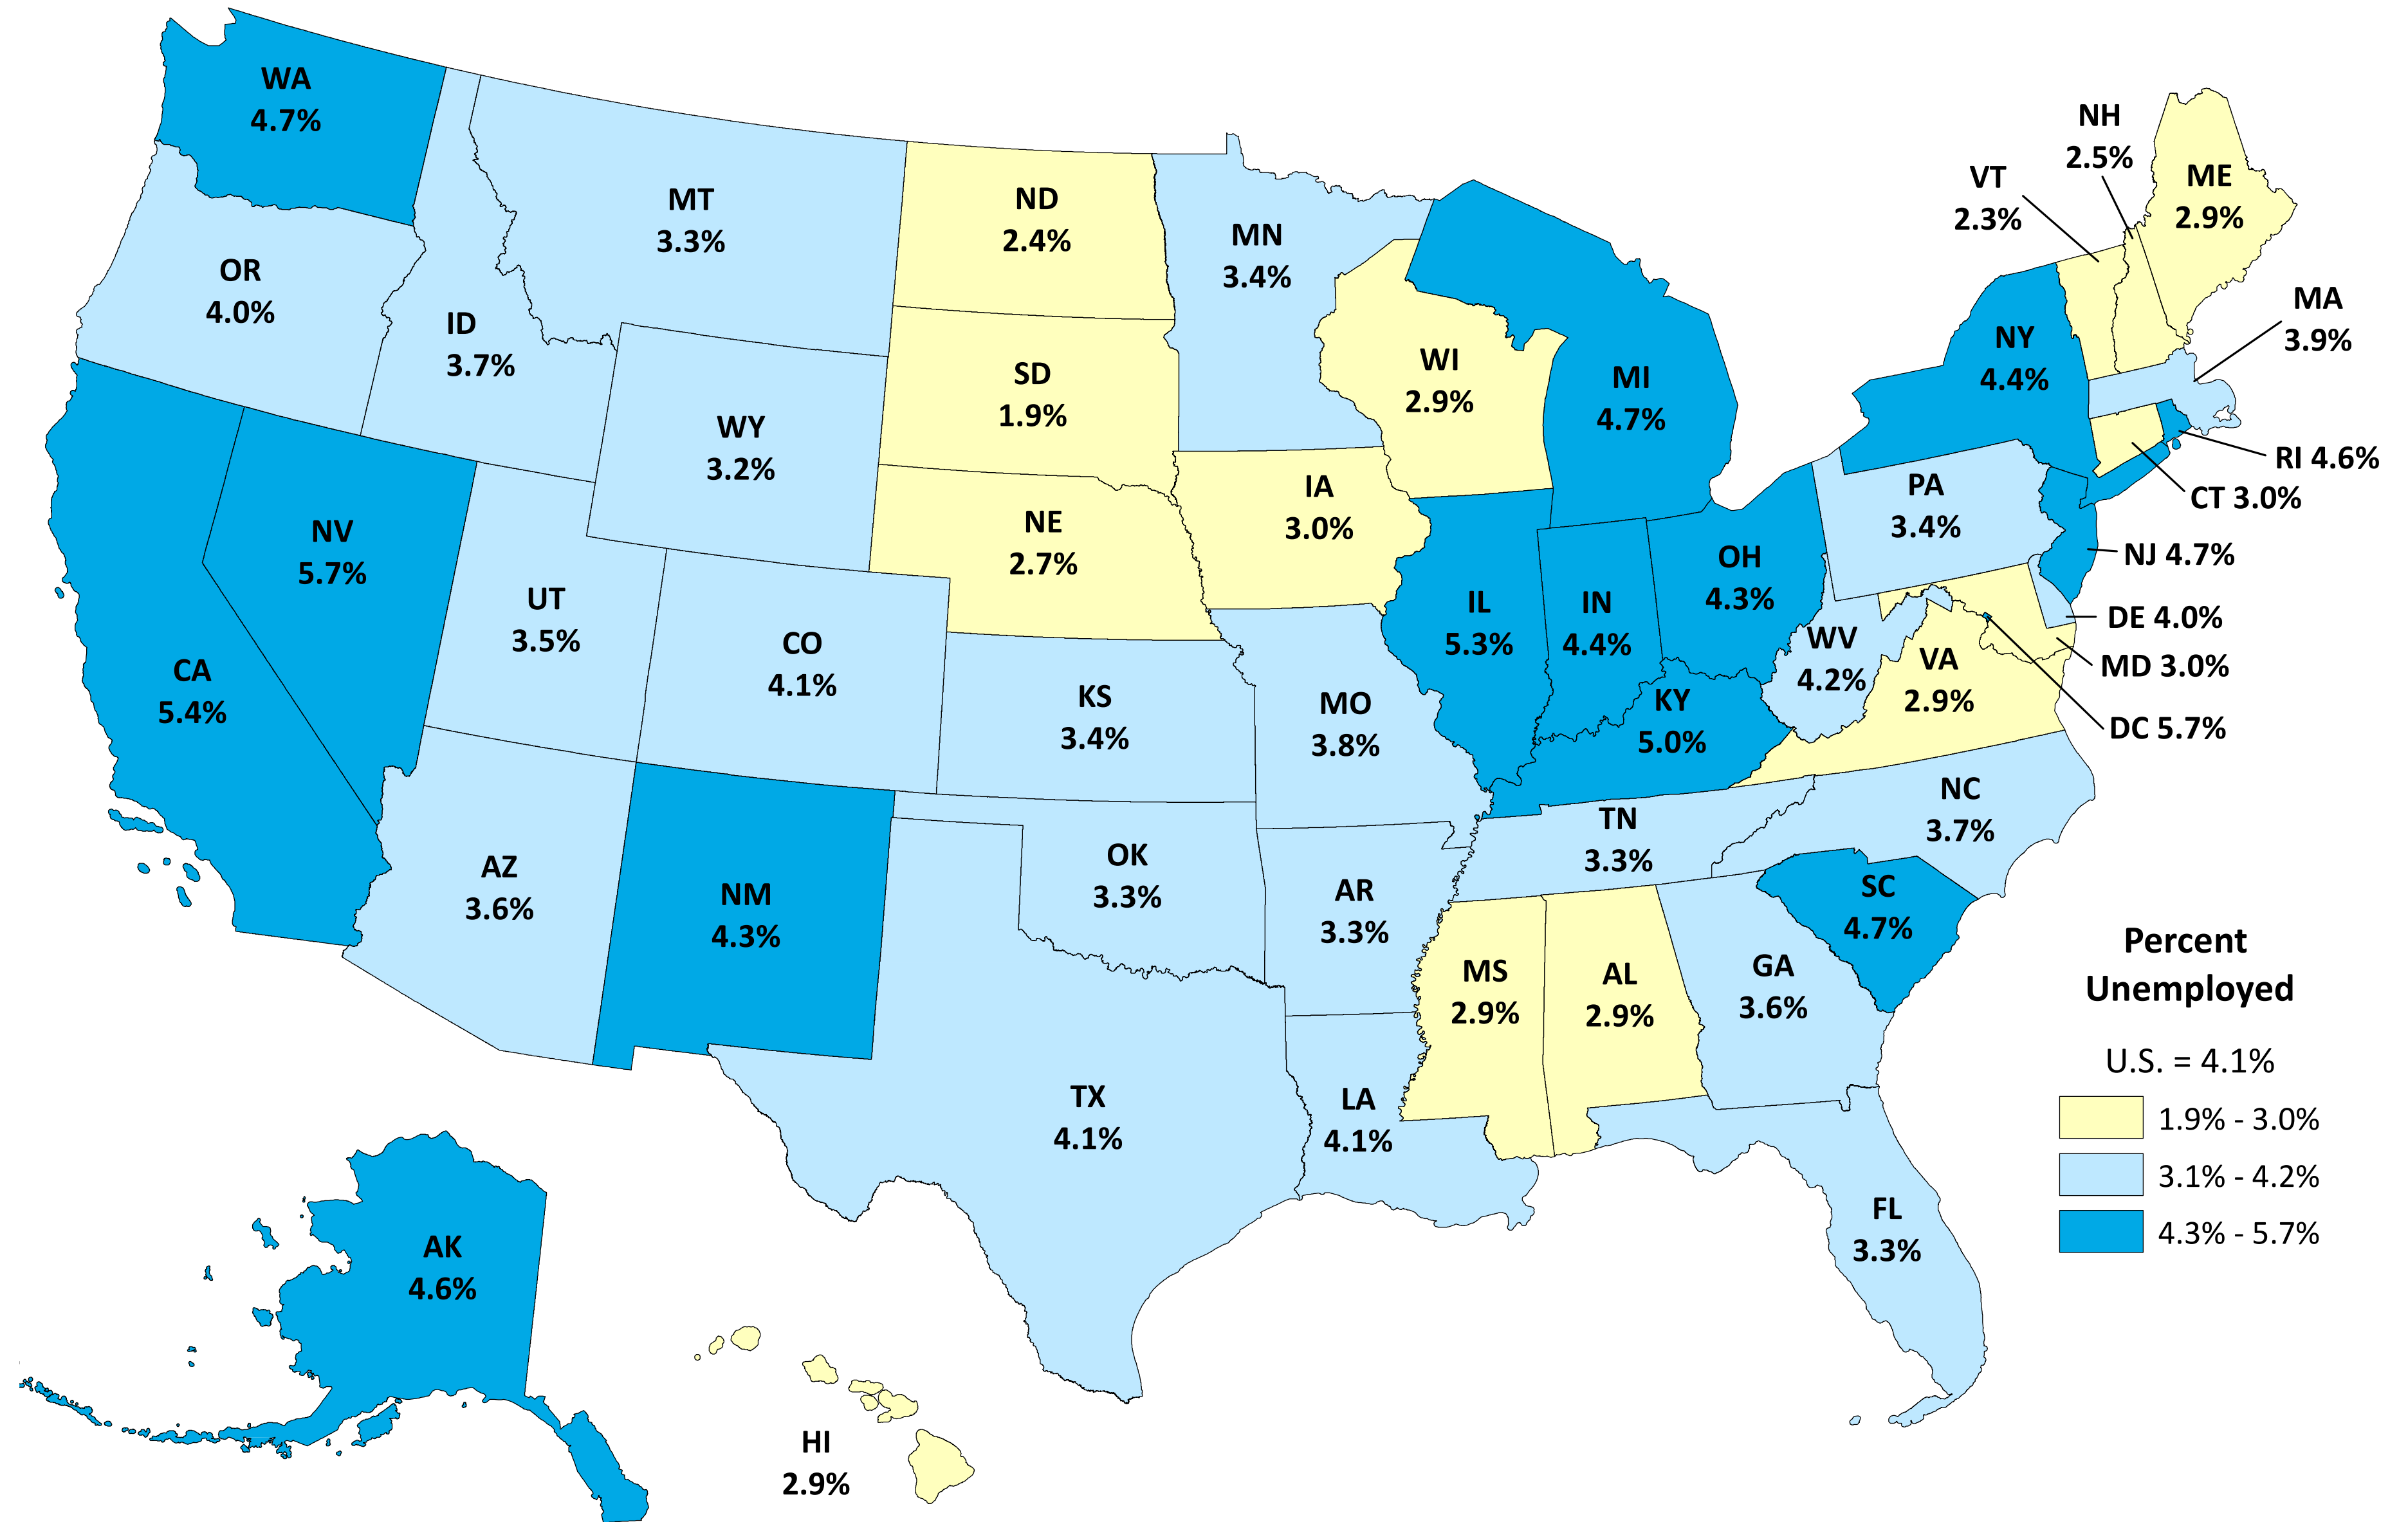

# State Unemployment Rates, Seasonally Adjusted - October 2024

SOURCE: U.S. Department of Labor, Bureau of Labor Statistics, Local Area Unemployment Statistics

# Rolling 12-Month Average, November 2023 to October 2024

SOURCE: U.S. Department of Labor, Bureau of Labor Statistics, Local Area Unemployment Statistics

# State Unemployment Rates, Over-the-Month Change

Percentage Point Change  
September 2024  
to  
October 2024

U.S. = 0.0

- Increased
- Decreased
- No Change

SOURCE: U.S. Department of Labor, Bureau of Labor Statistics, Local Area Unemployment Statistics