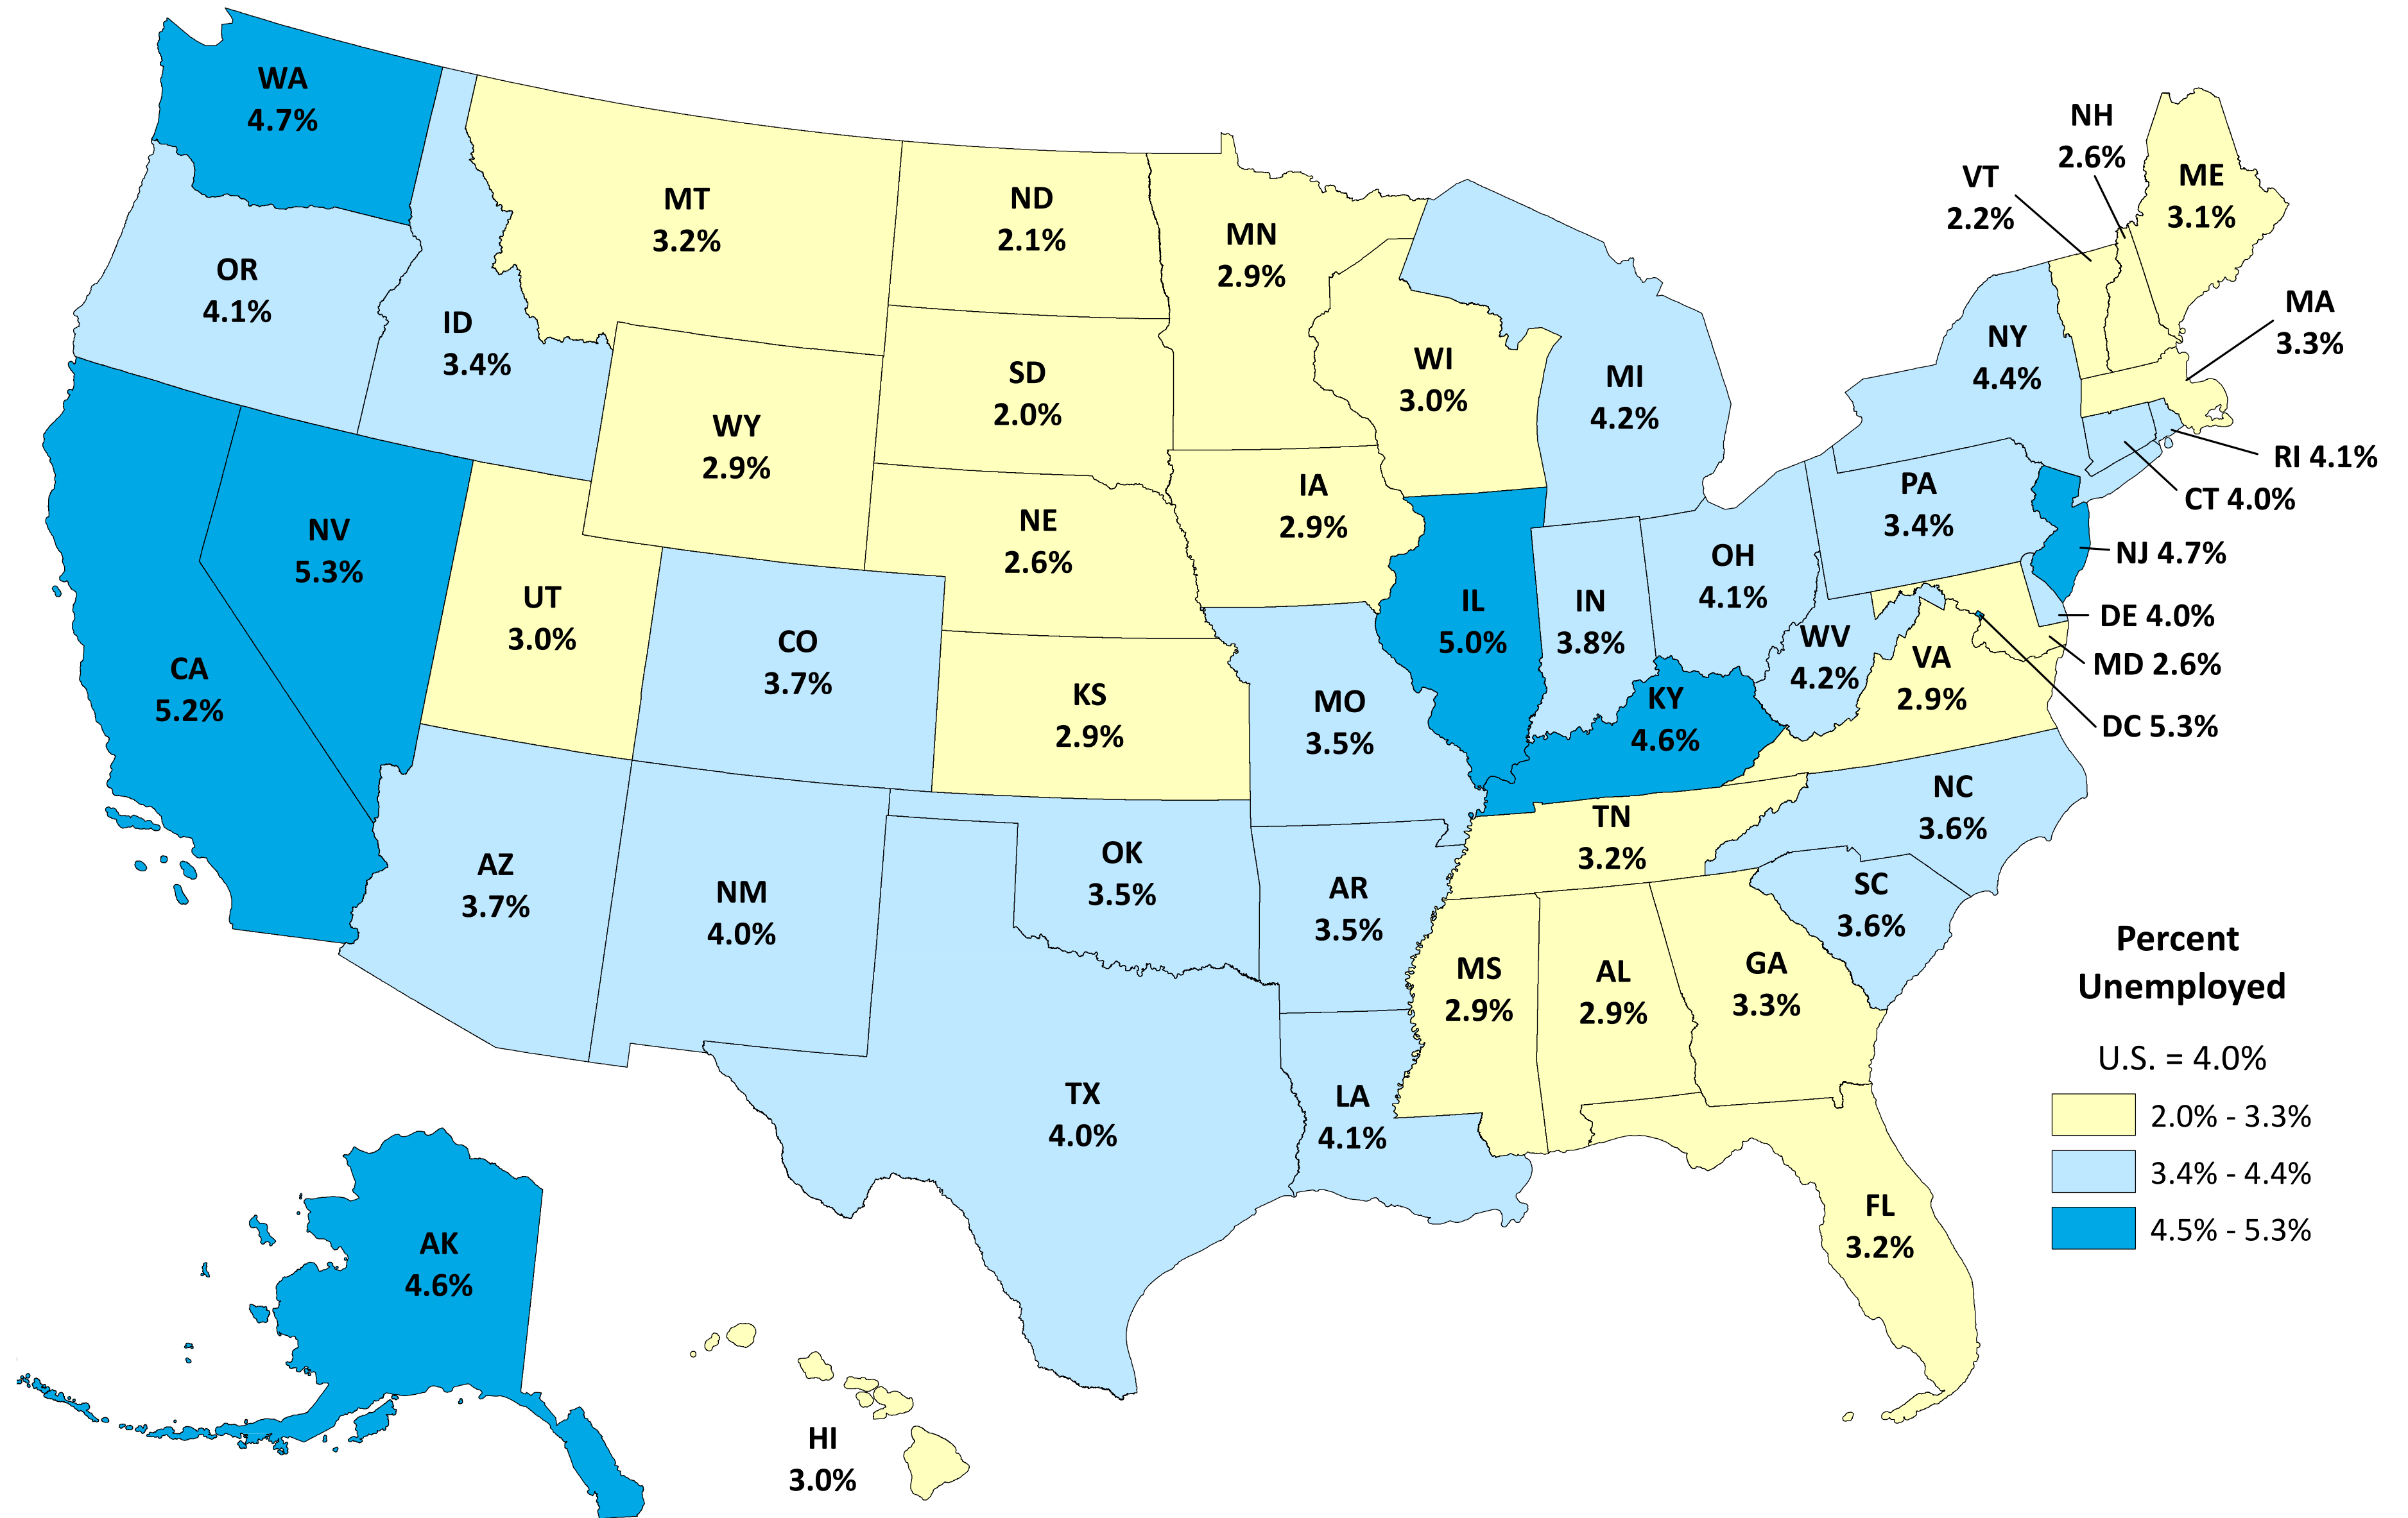

# State Unemployment Rates, Seasonally Adjusted - October 2024

SOURCE: U.S. Department of Labor, Bureau of Labor Statistics, Local Area Unemployment Statistics

# Rolling 12-Month Average, November 2023 to October 2024

SOURCE: U.S. Department of Labor, Bureau of Labor Statistics, Local Area Unemployment Statistics

# State Unemployment Rates, Over-the-Month Change

Percentage Point Change  
September 2024  
to  
October 2024

U.S. = 0.0

- Increased
- Decreased
- No Change

SOURCE: U.S. Department of Labor, Bureau of Labor Statistics, Local Area Unemployment Statistics