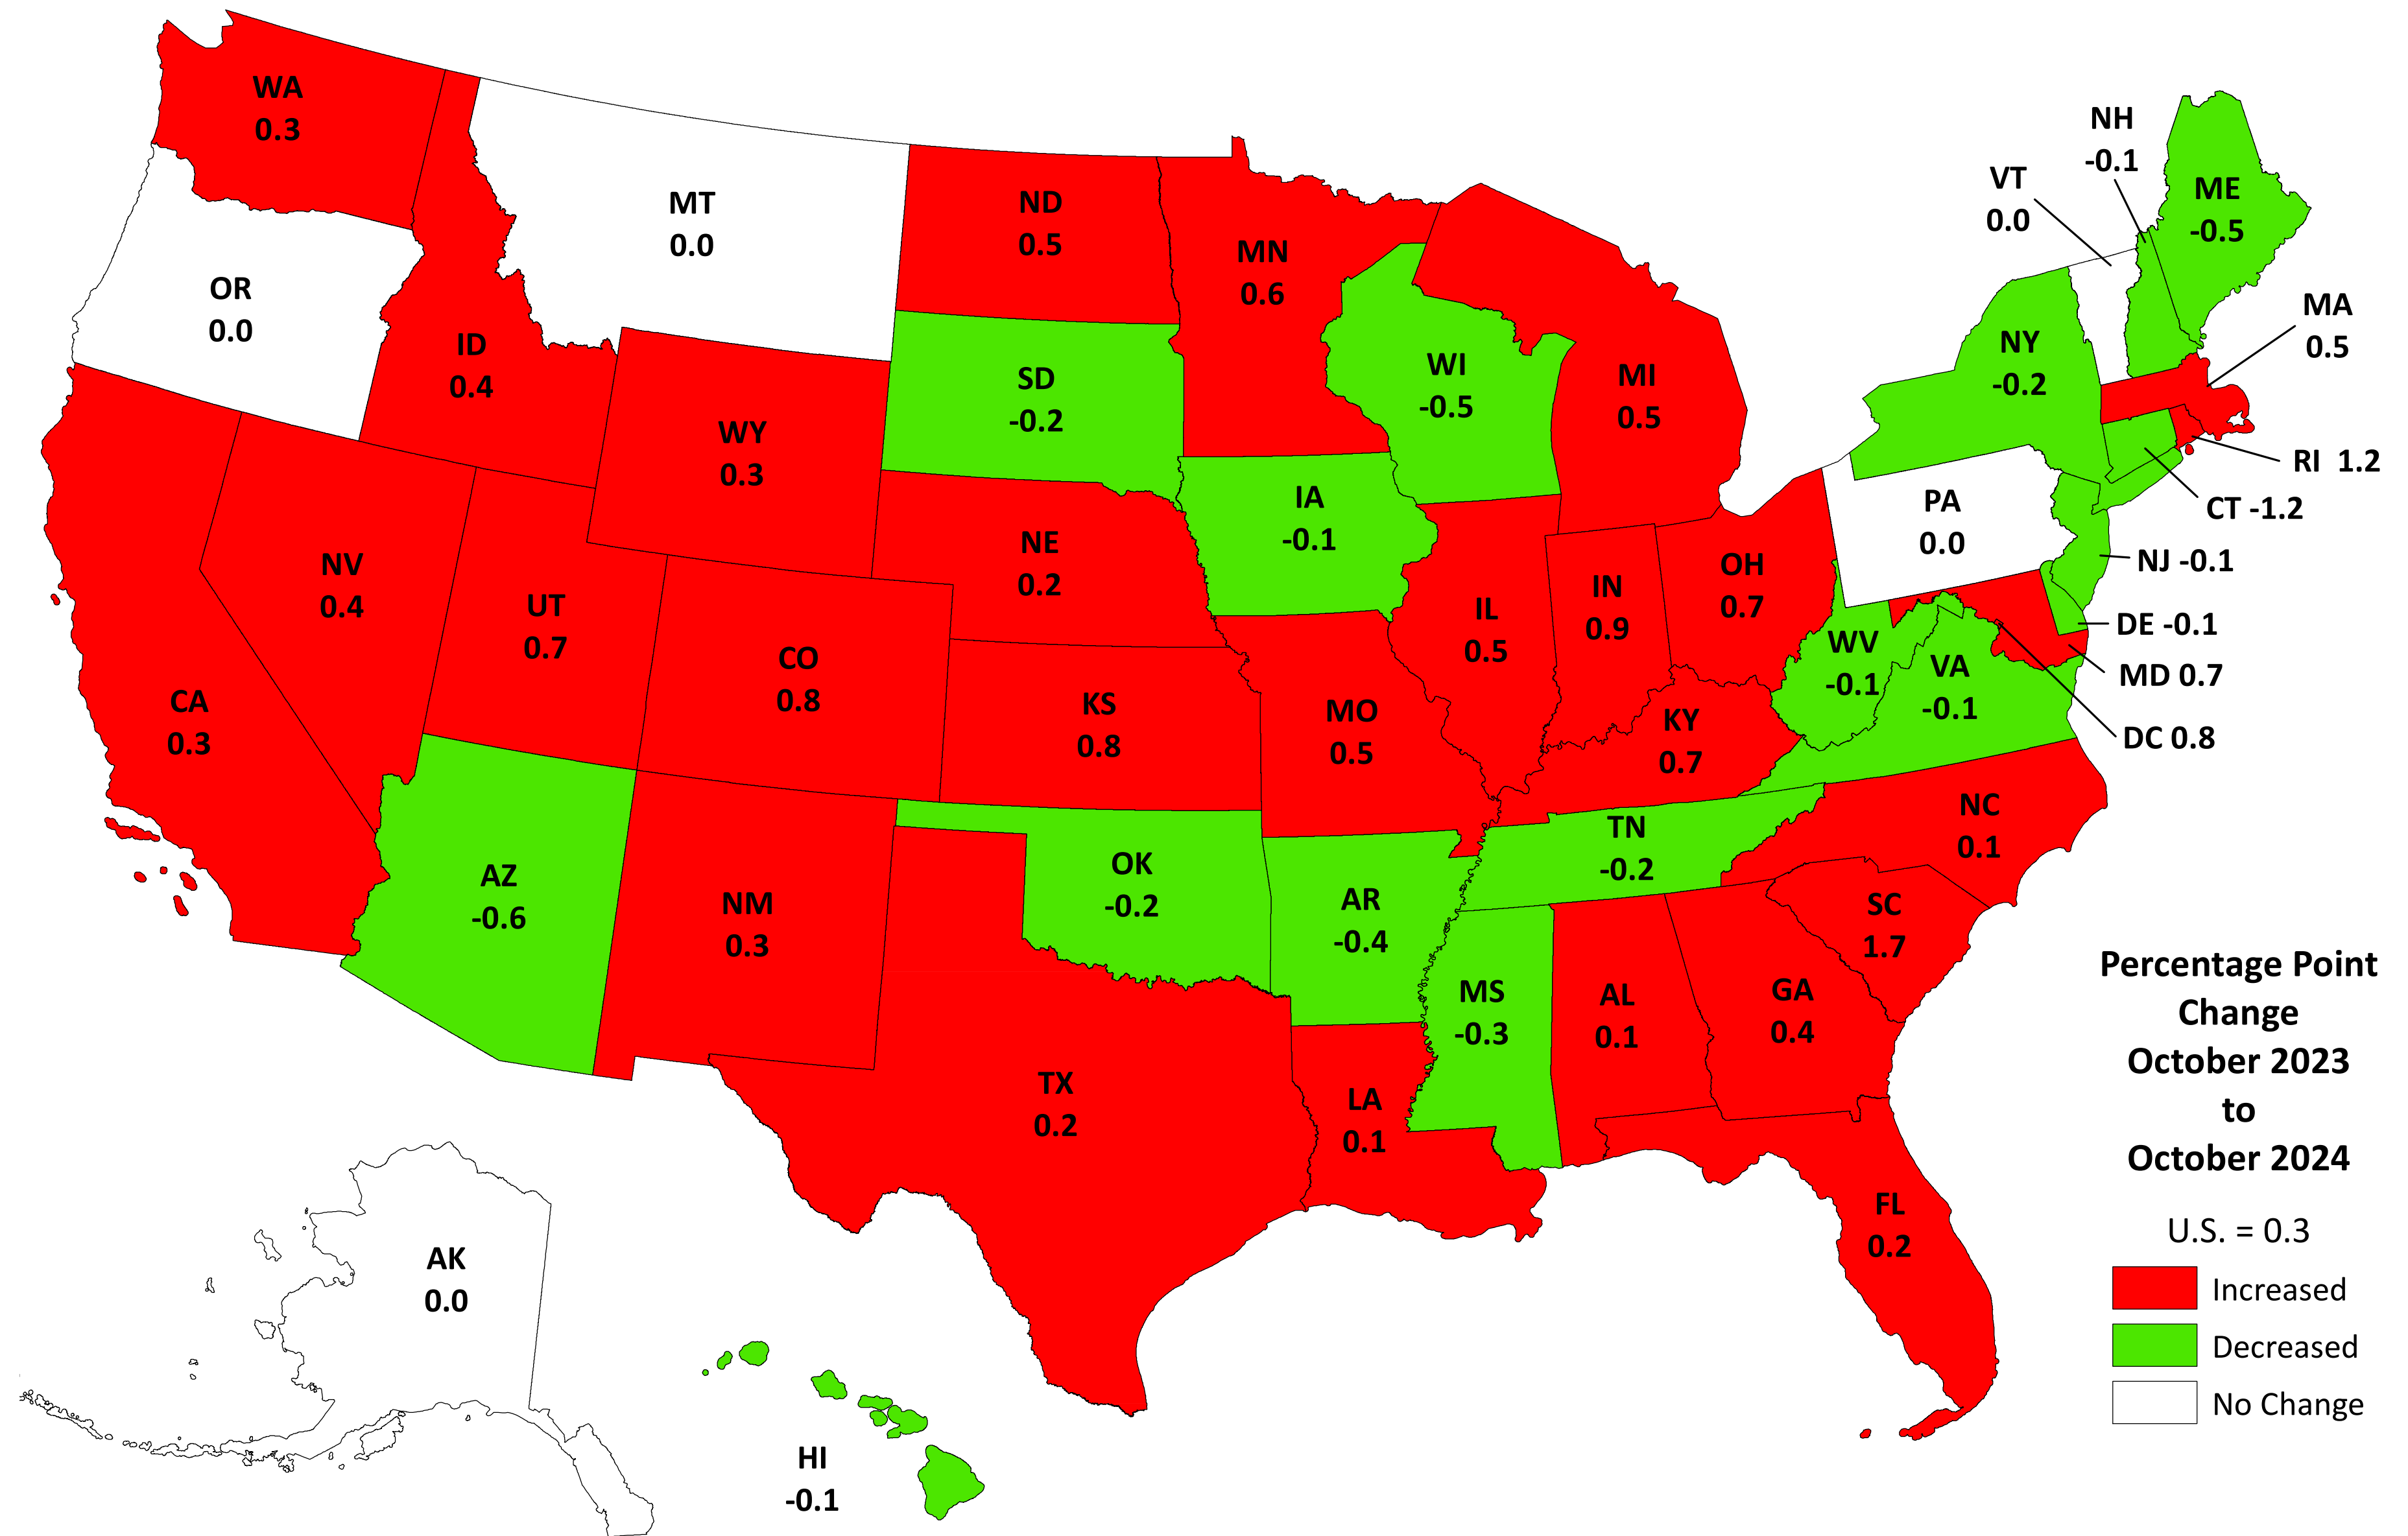

# Rolling 12-Month Average, November 2023 to October 2024

SOURCE: U.S. Department of Labor, Bureau of Labor Statistics, Local Area Unemployment Statistics

# State Unemployment Rates, Over-the-Month Change

Percentage Point Change  
September 2024  
to  
October 2024

U.S. = 0.0

- Increased
- Decreased
- No Change

SOURCE: U.S. Department of Labor, Bureau of Labor Statistics, Local Area Unemployment Statistics

# State Unemployment Rates, Over-the-Year Change

Percentage Point Change  
October 2023  
to  
October 2024

U.S. = 0.3

- Increased
- Decreased
- No Change

SOURCE: U.S. Department of Labor, Bureau of Labor Statistics, Local Area Unemployment Statistics