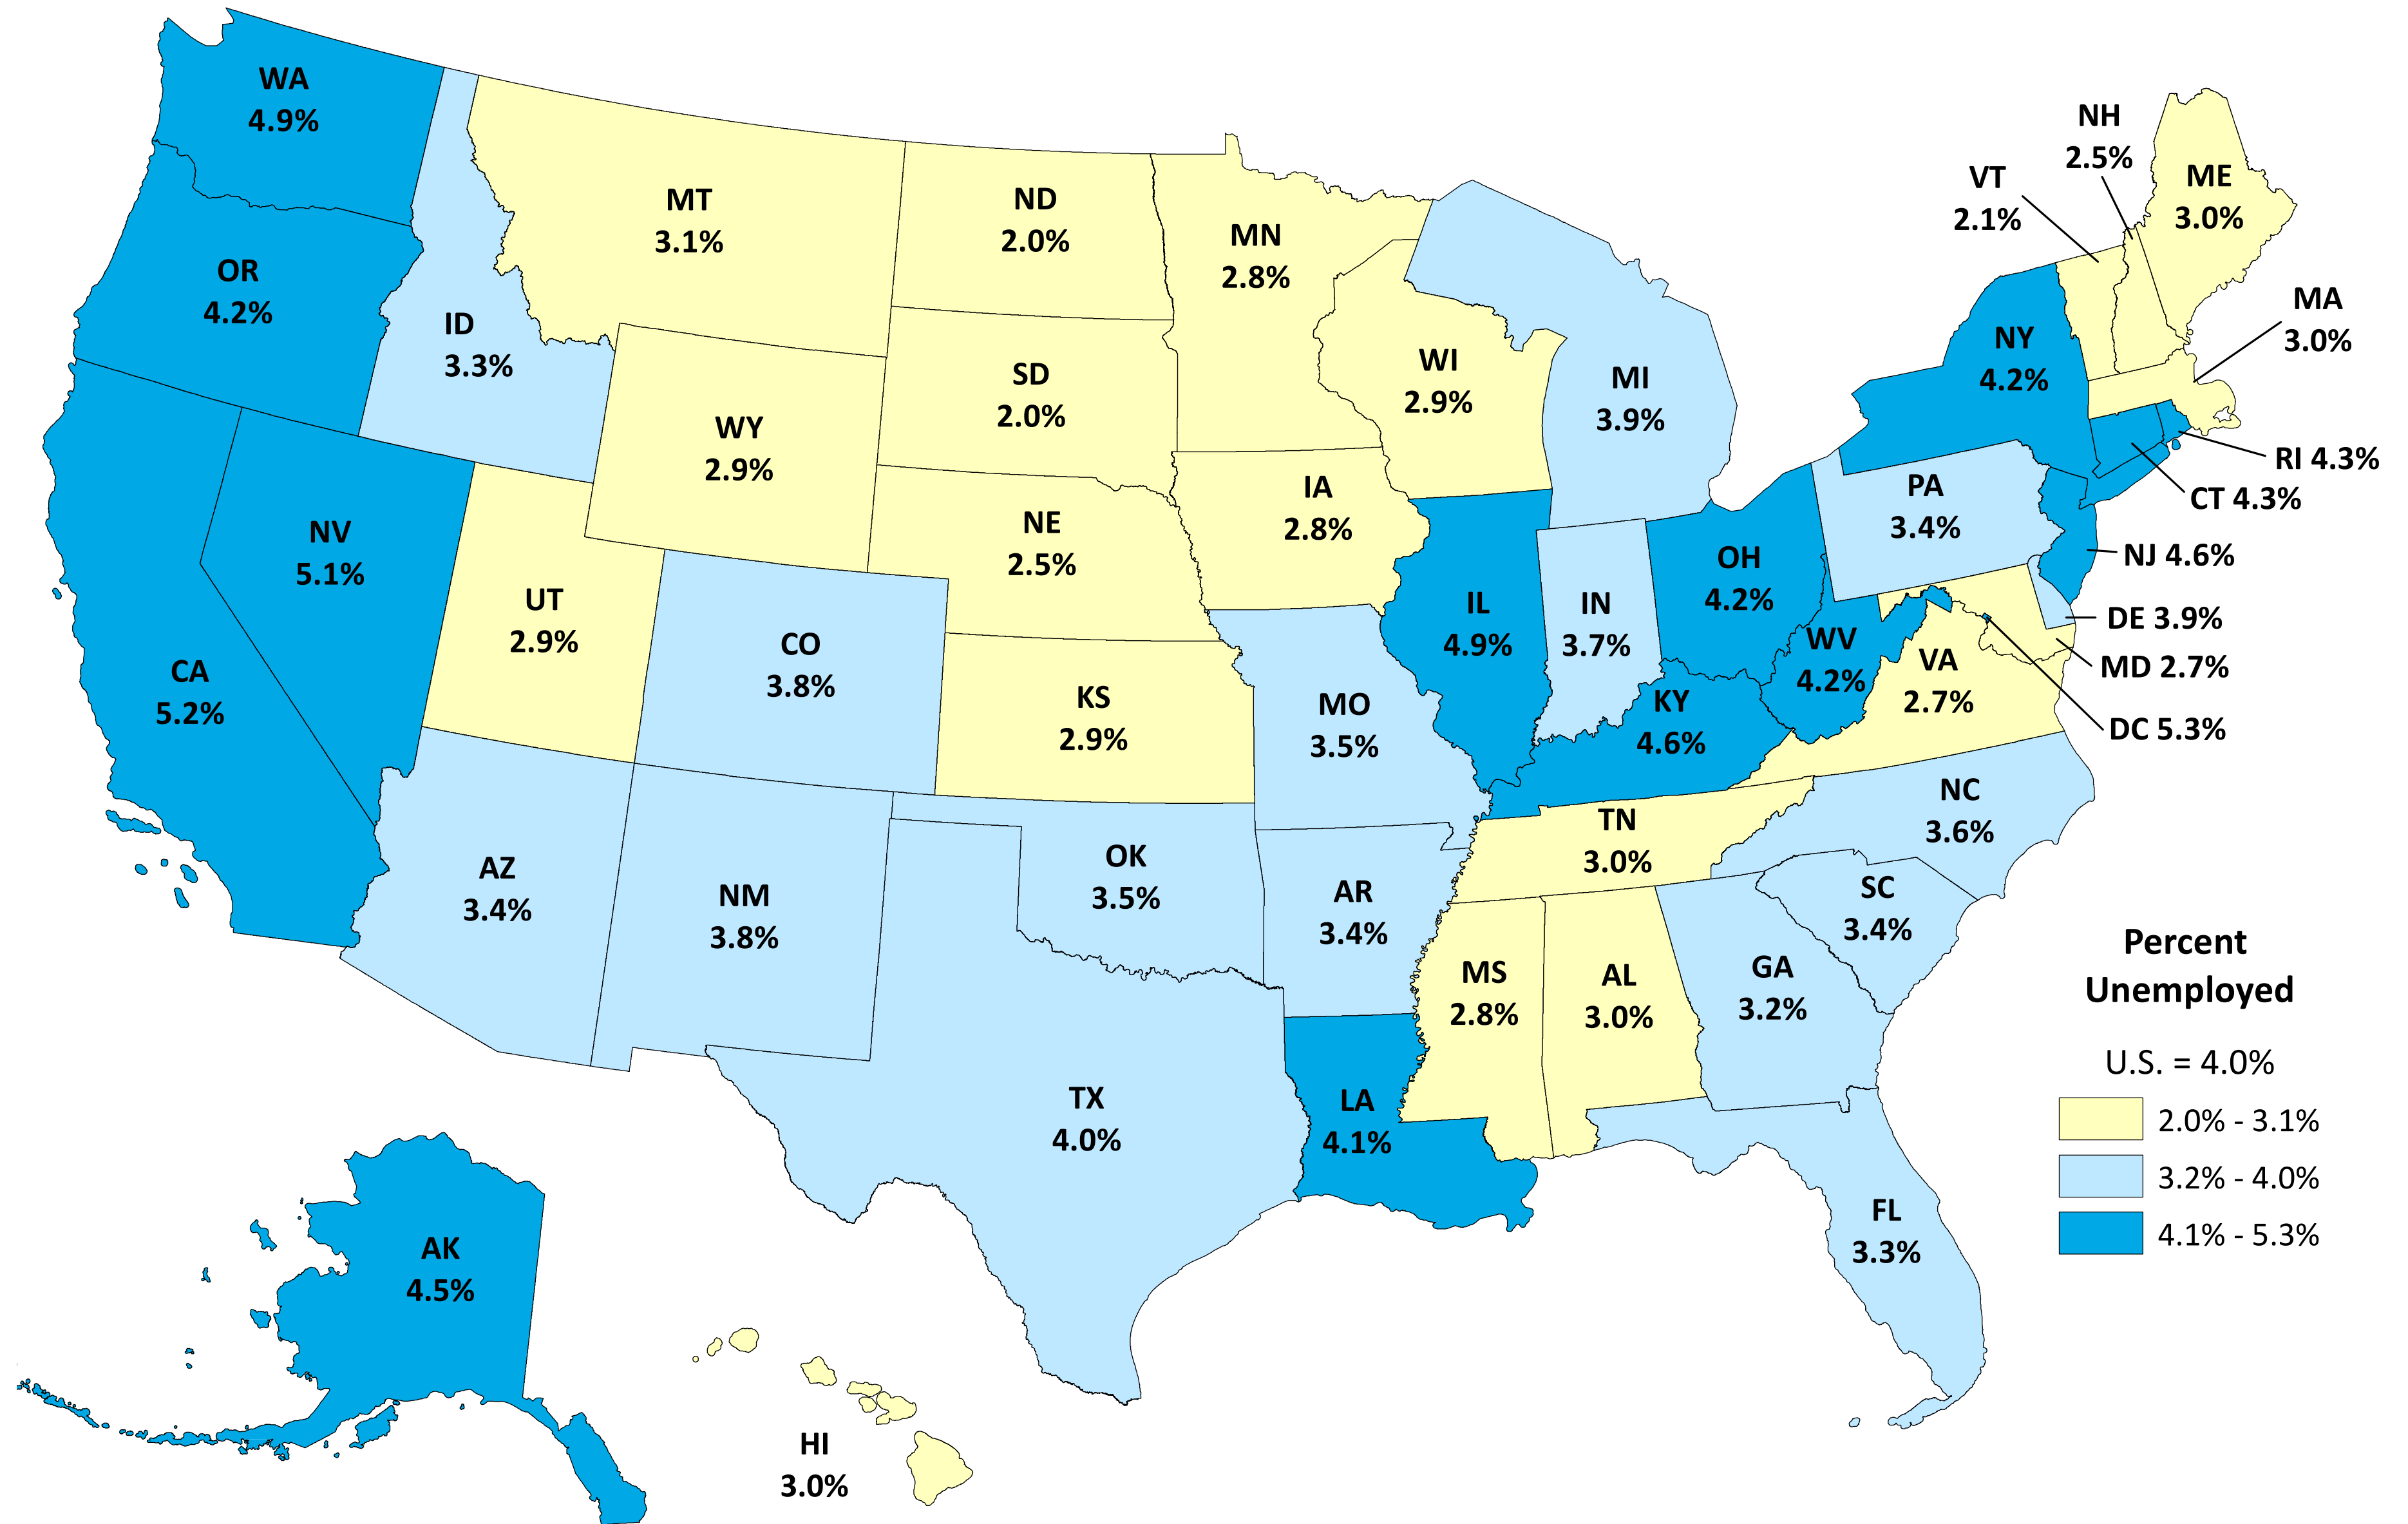

State Unemployment Rates, Seasonally Adjusted - May 2024

SOURCE: U.S. Department of Labor, Bureau of Labor Statistics, Local Area Unemployment Statistics

Rolling 12-Month Average, June 2023 to May 2024

SOURCE: U.S. Department of Labor, Bureau of Labor Statistics, Local Area Unemployment Statistics

State Unemployment Rates, Over-the-Month Change

Percentage Point Change
 April 2024
 to
 May 2024
 U.S. = 0.1

- Increased
- Decreased
- No Change

SOURCE: U.S. Department of Labor, Bureau of Labor Statistics, Local Area Unemployment Statistics