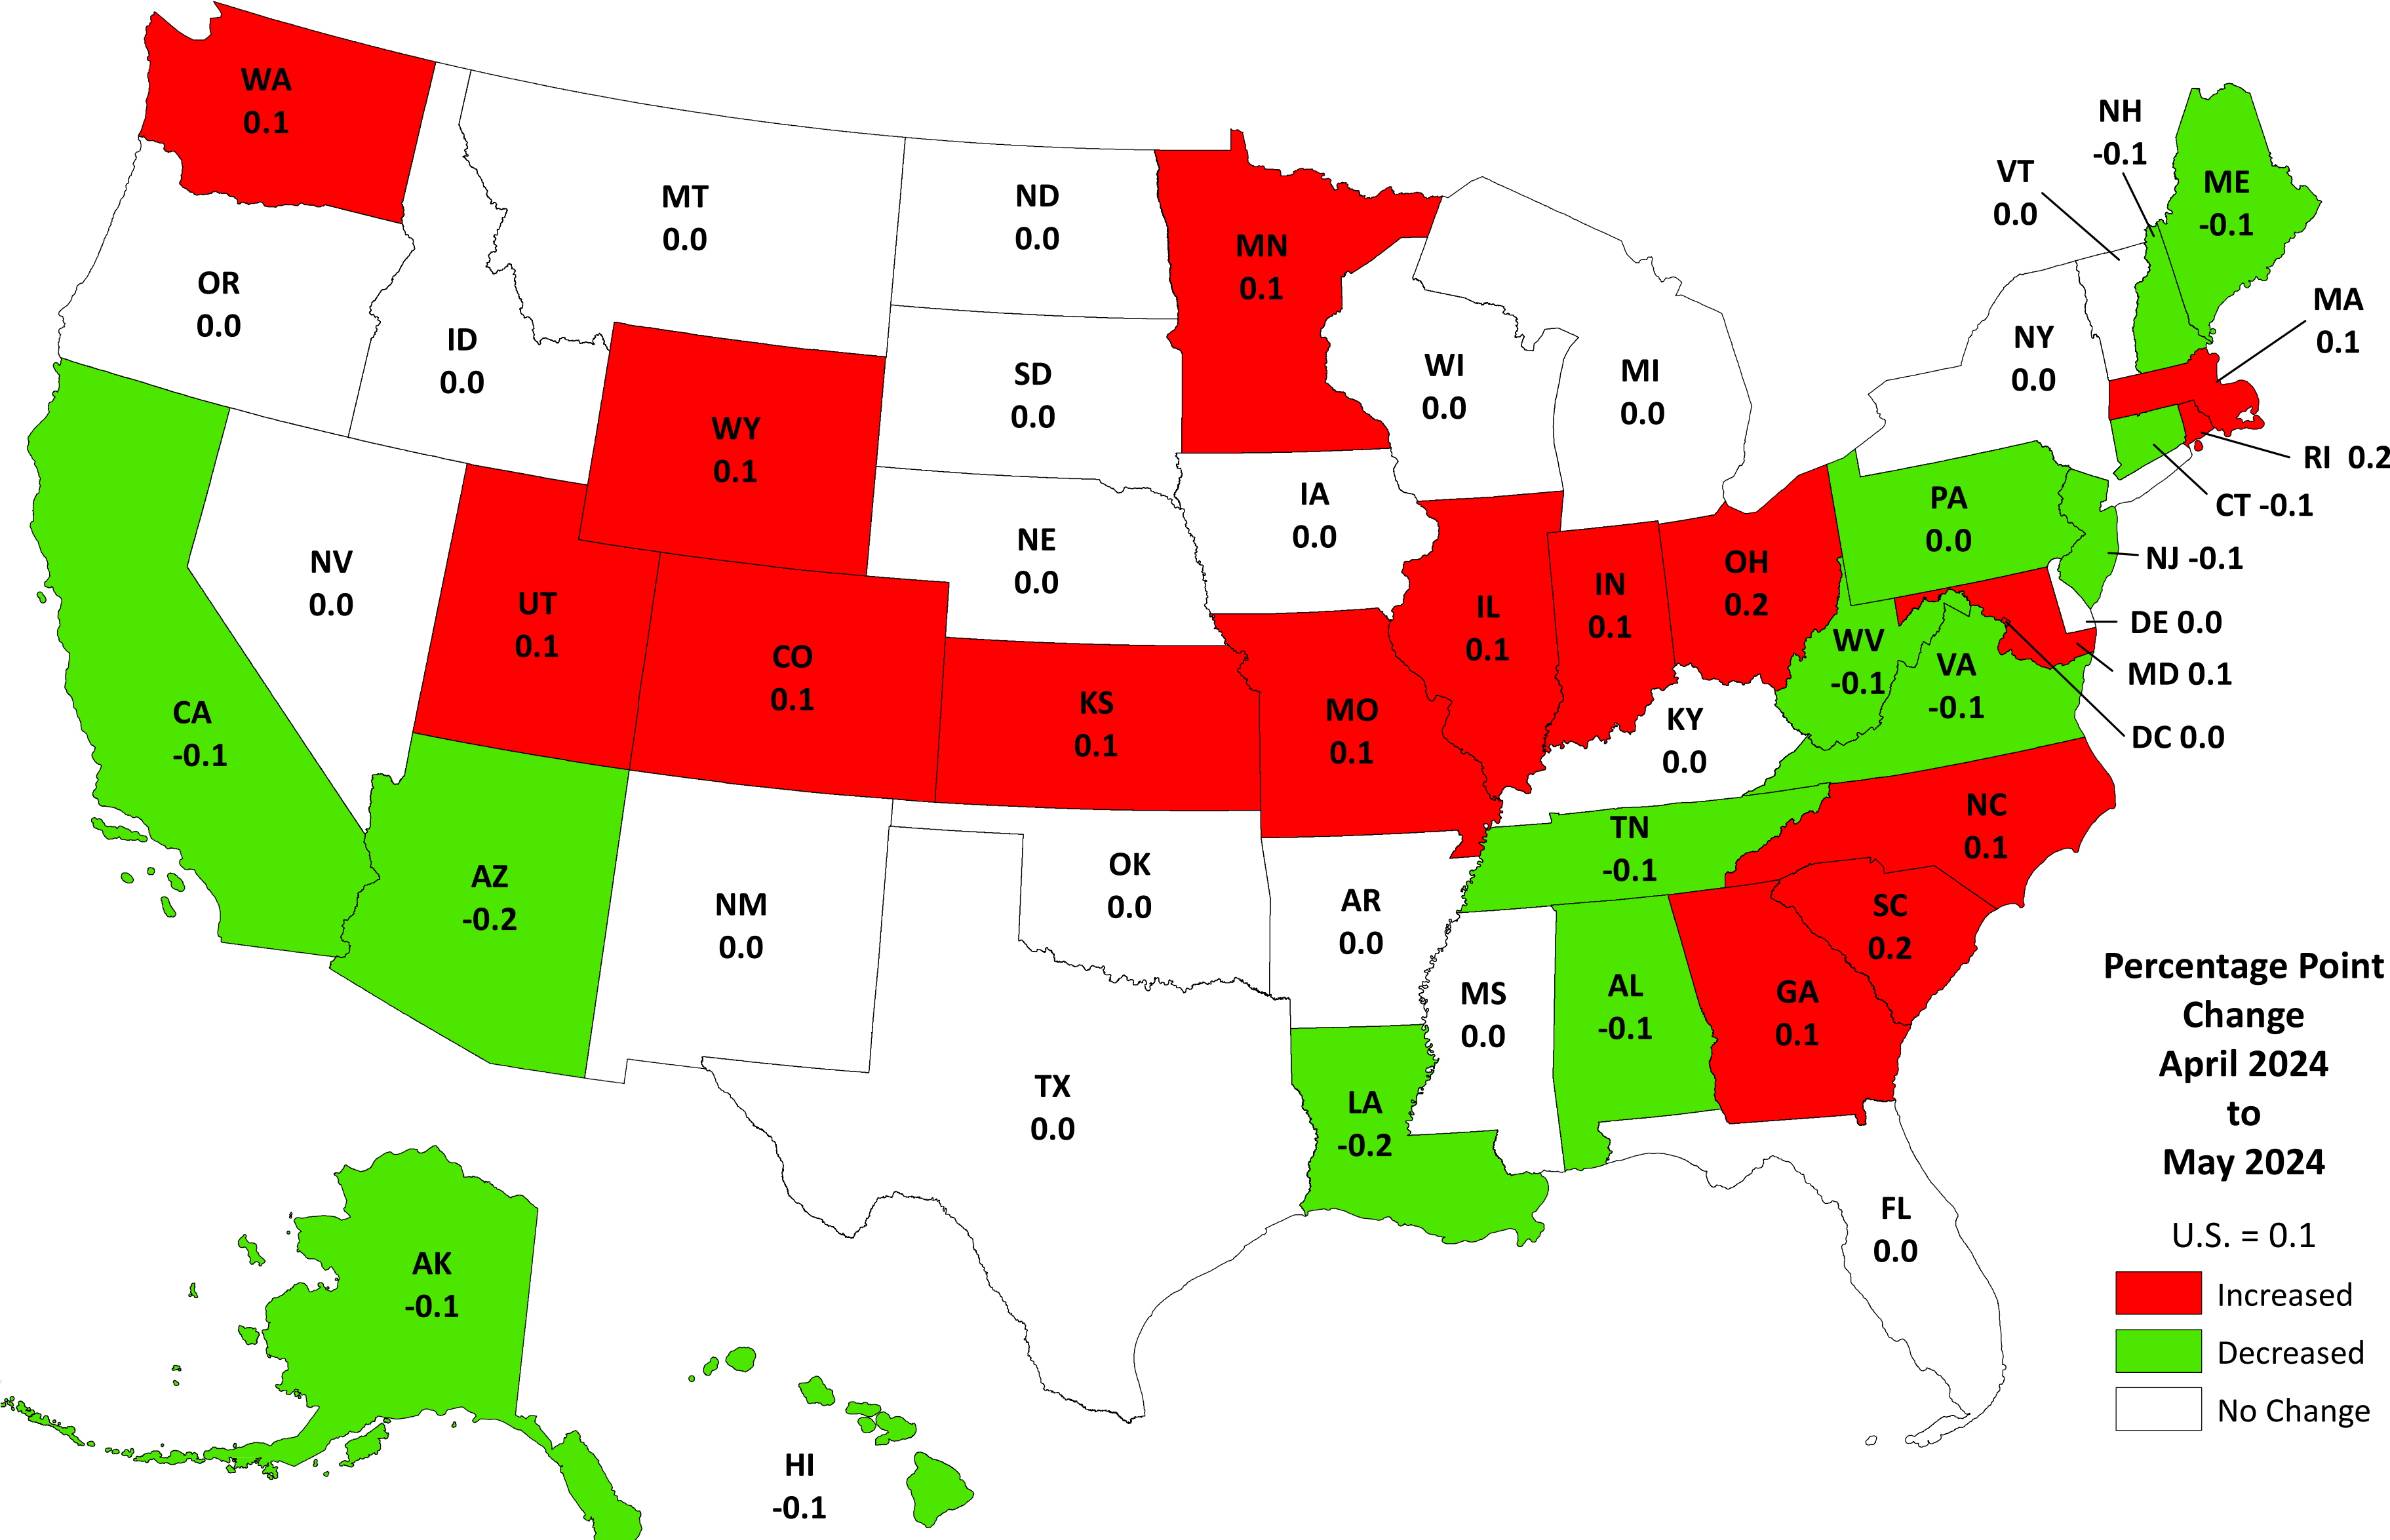

State Unemployment Rates, Seasonally Adjusted - May 2024

SOURCE: U.S. Department of Labor, Bureau of Labor Statistics, Local Area Unemployment Statistics

Rolling 12-Month Average, June 2023 to May 2024

SOURCE: U.S. Department of Labor, Bureau of Labor Statistics, Local Area Unemployment Statistics

State Unemployment Rates, Over-the-Month Change

Percentage Point Change
 April 2024
 to
 May 2024
 U.S. = 0.1

- Increased
- Decreased
- No Change

SOURCE: U.S. Department of Labor, Bureau of Labor Statistics, Local Area Unemployment Statistics