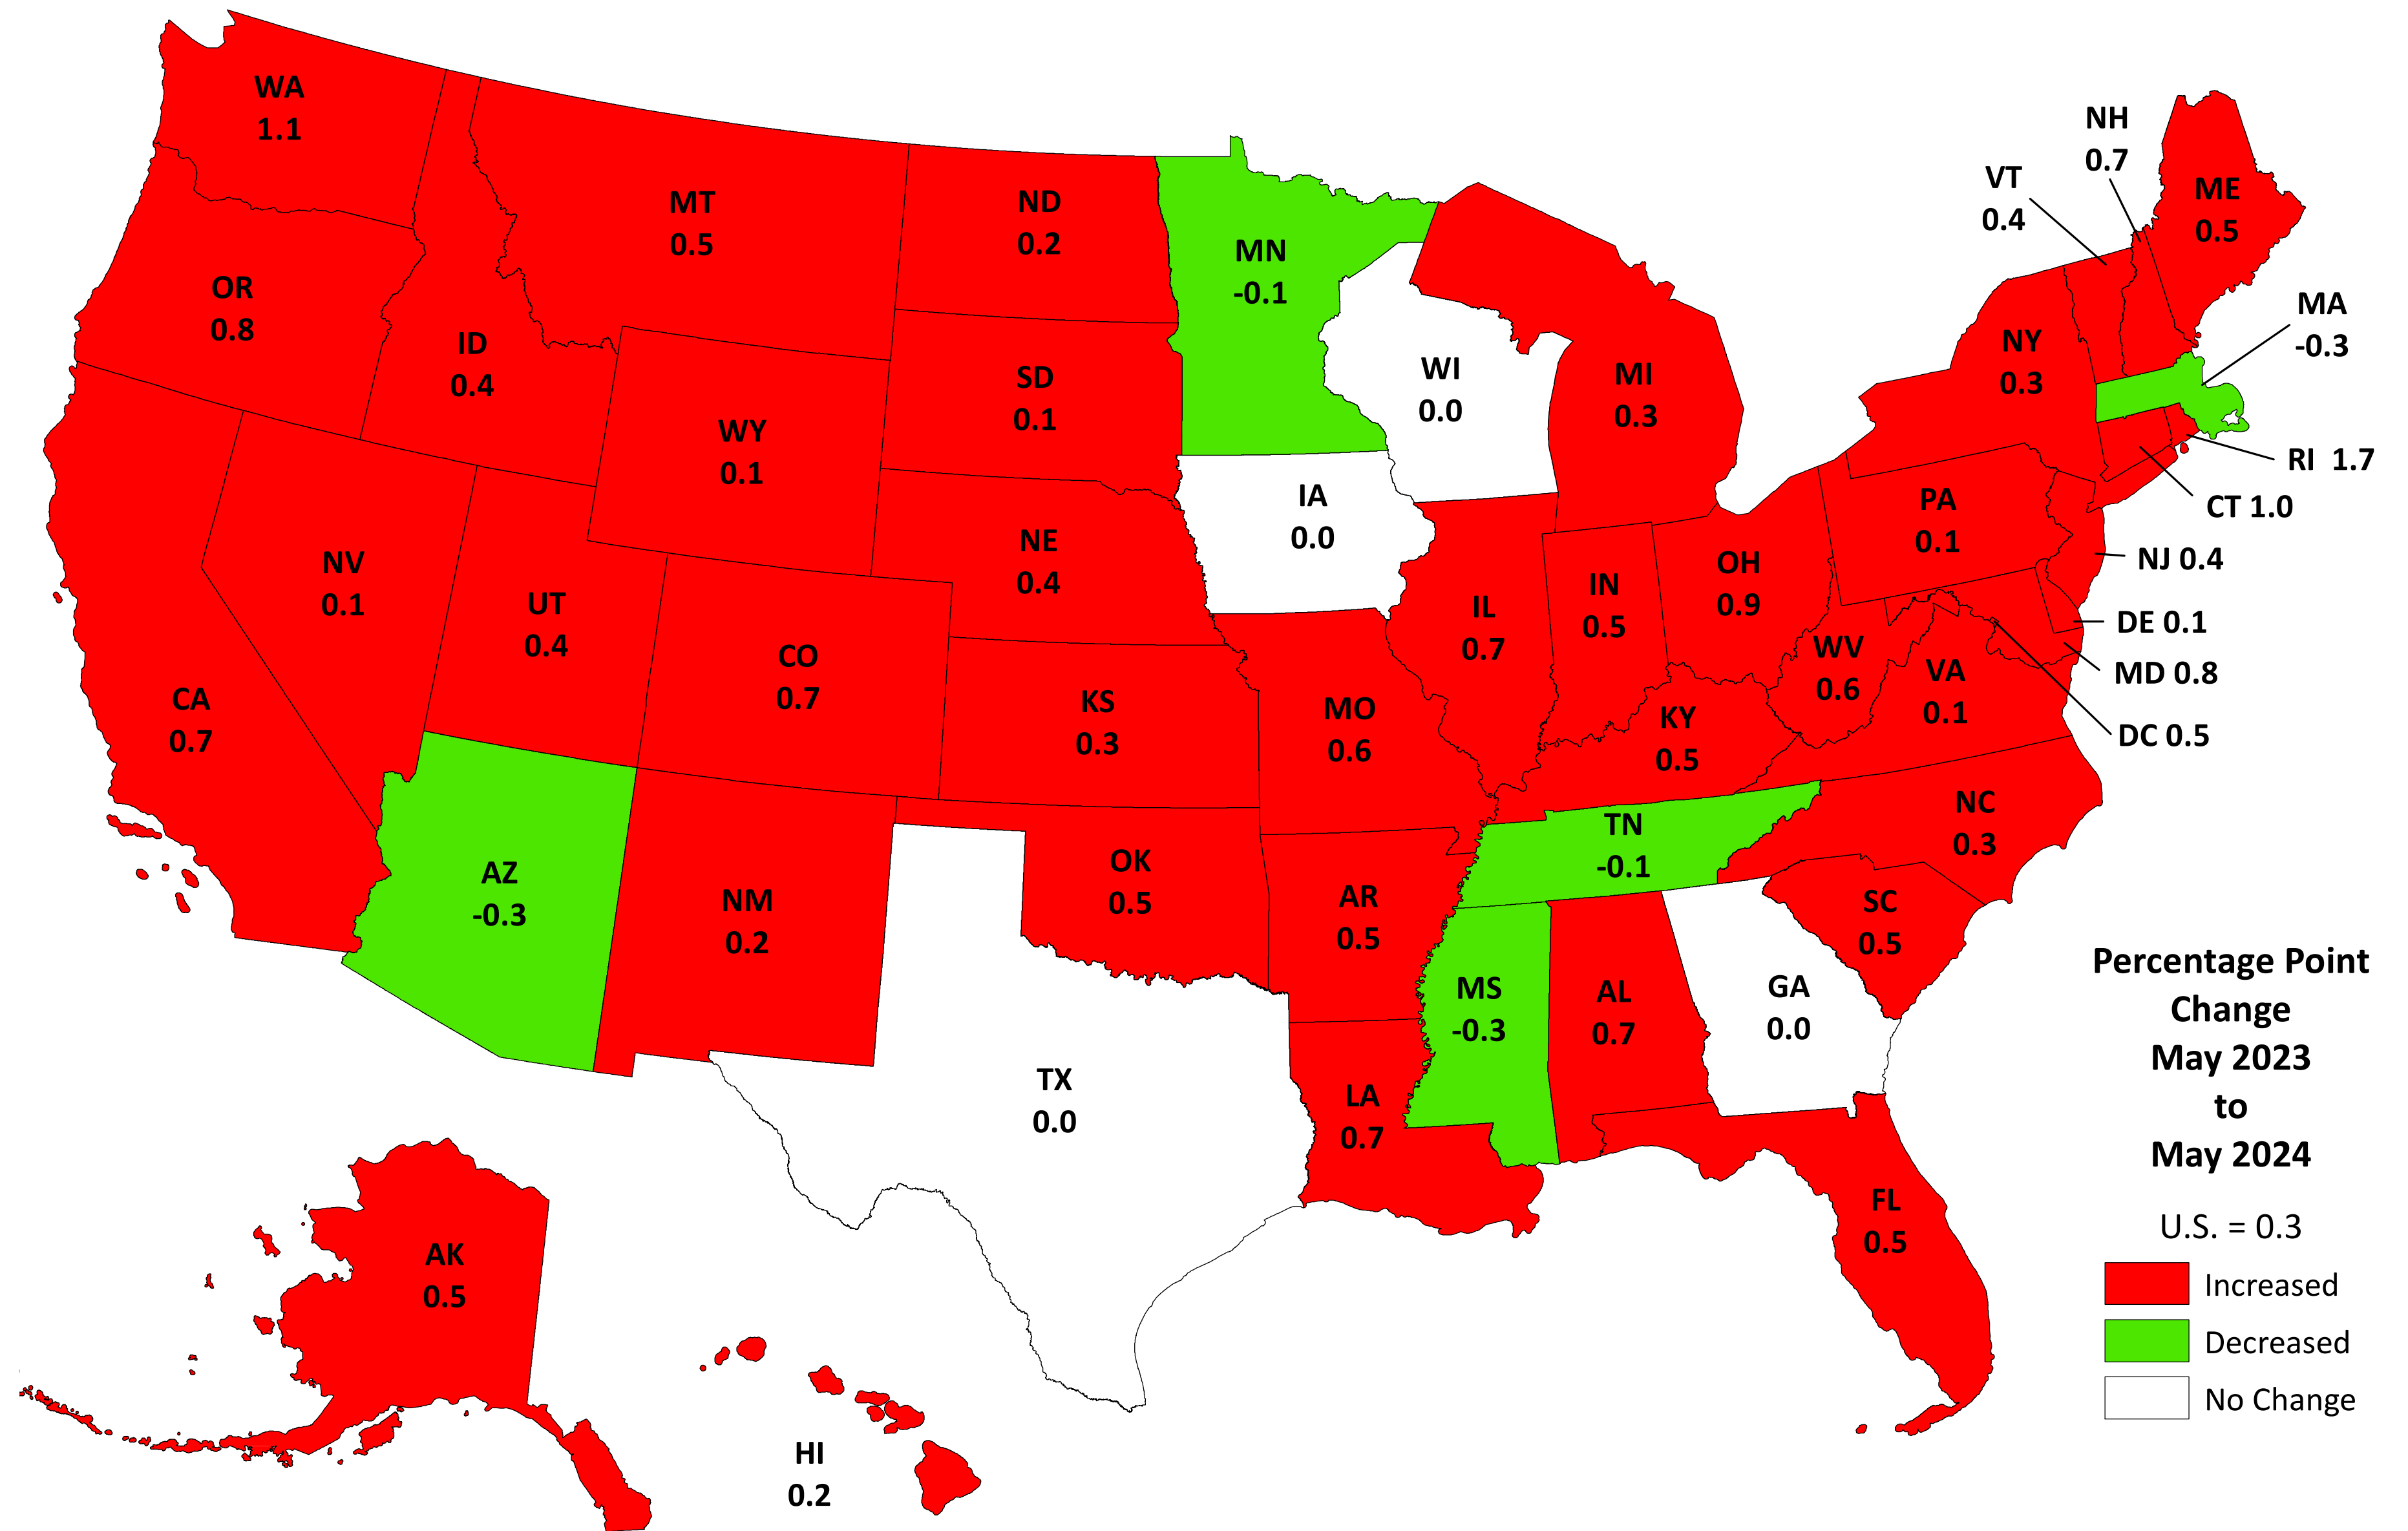

State Unemployment Rates, Over-the-Year Change

SOURCE: U.S. Department of Labor, Bureau of Labor Statistics, Local Area Unemployment Statistics