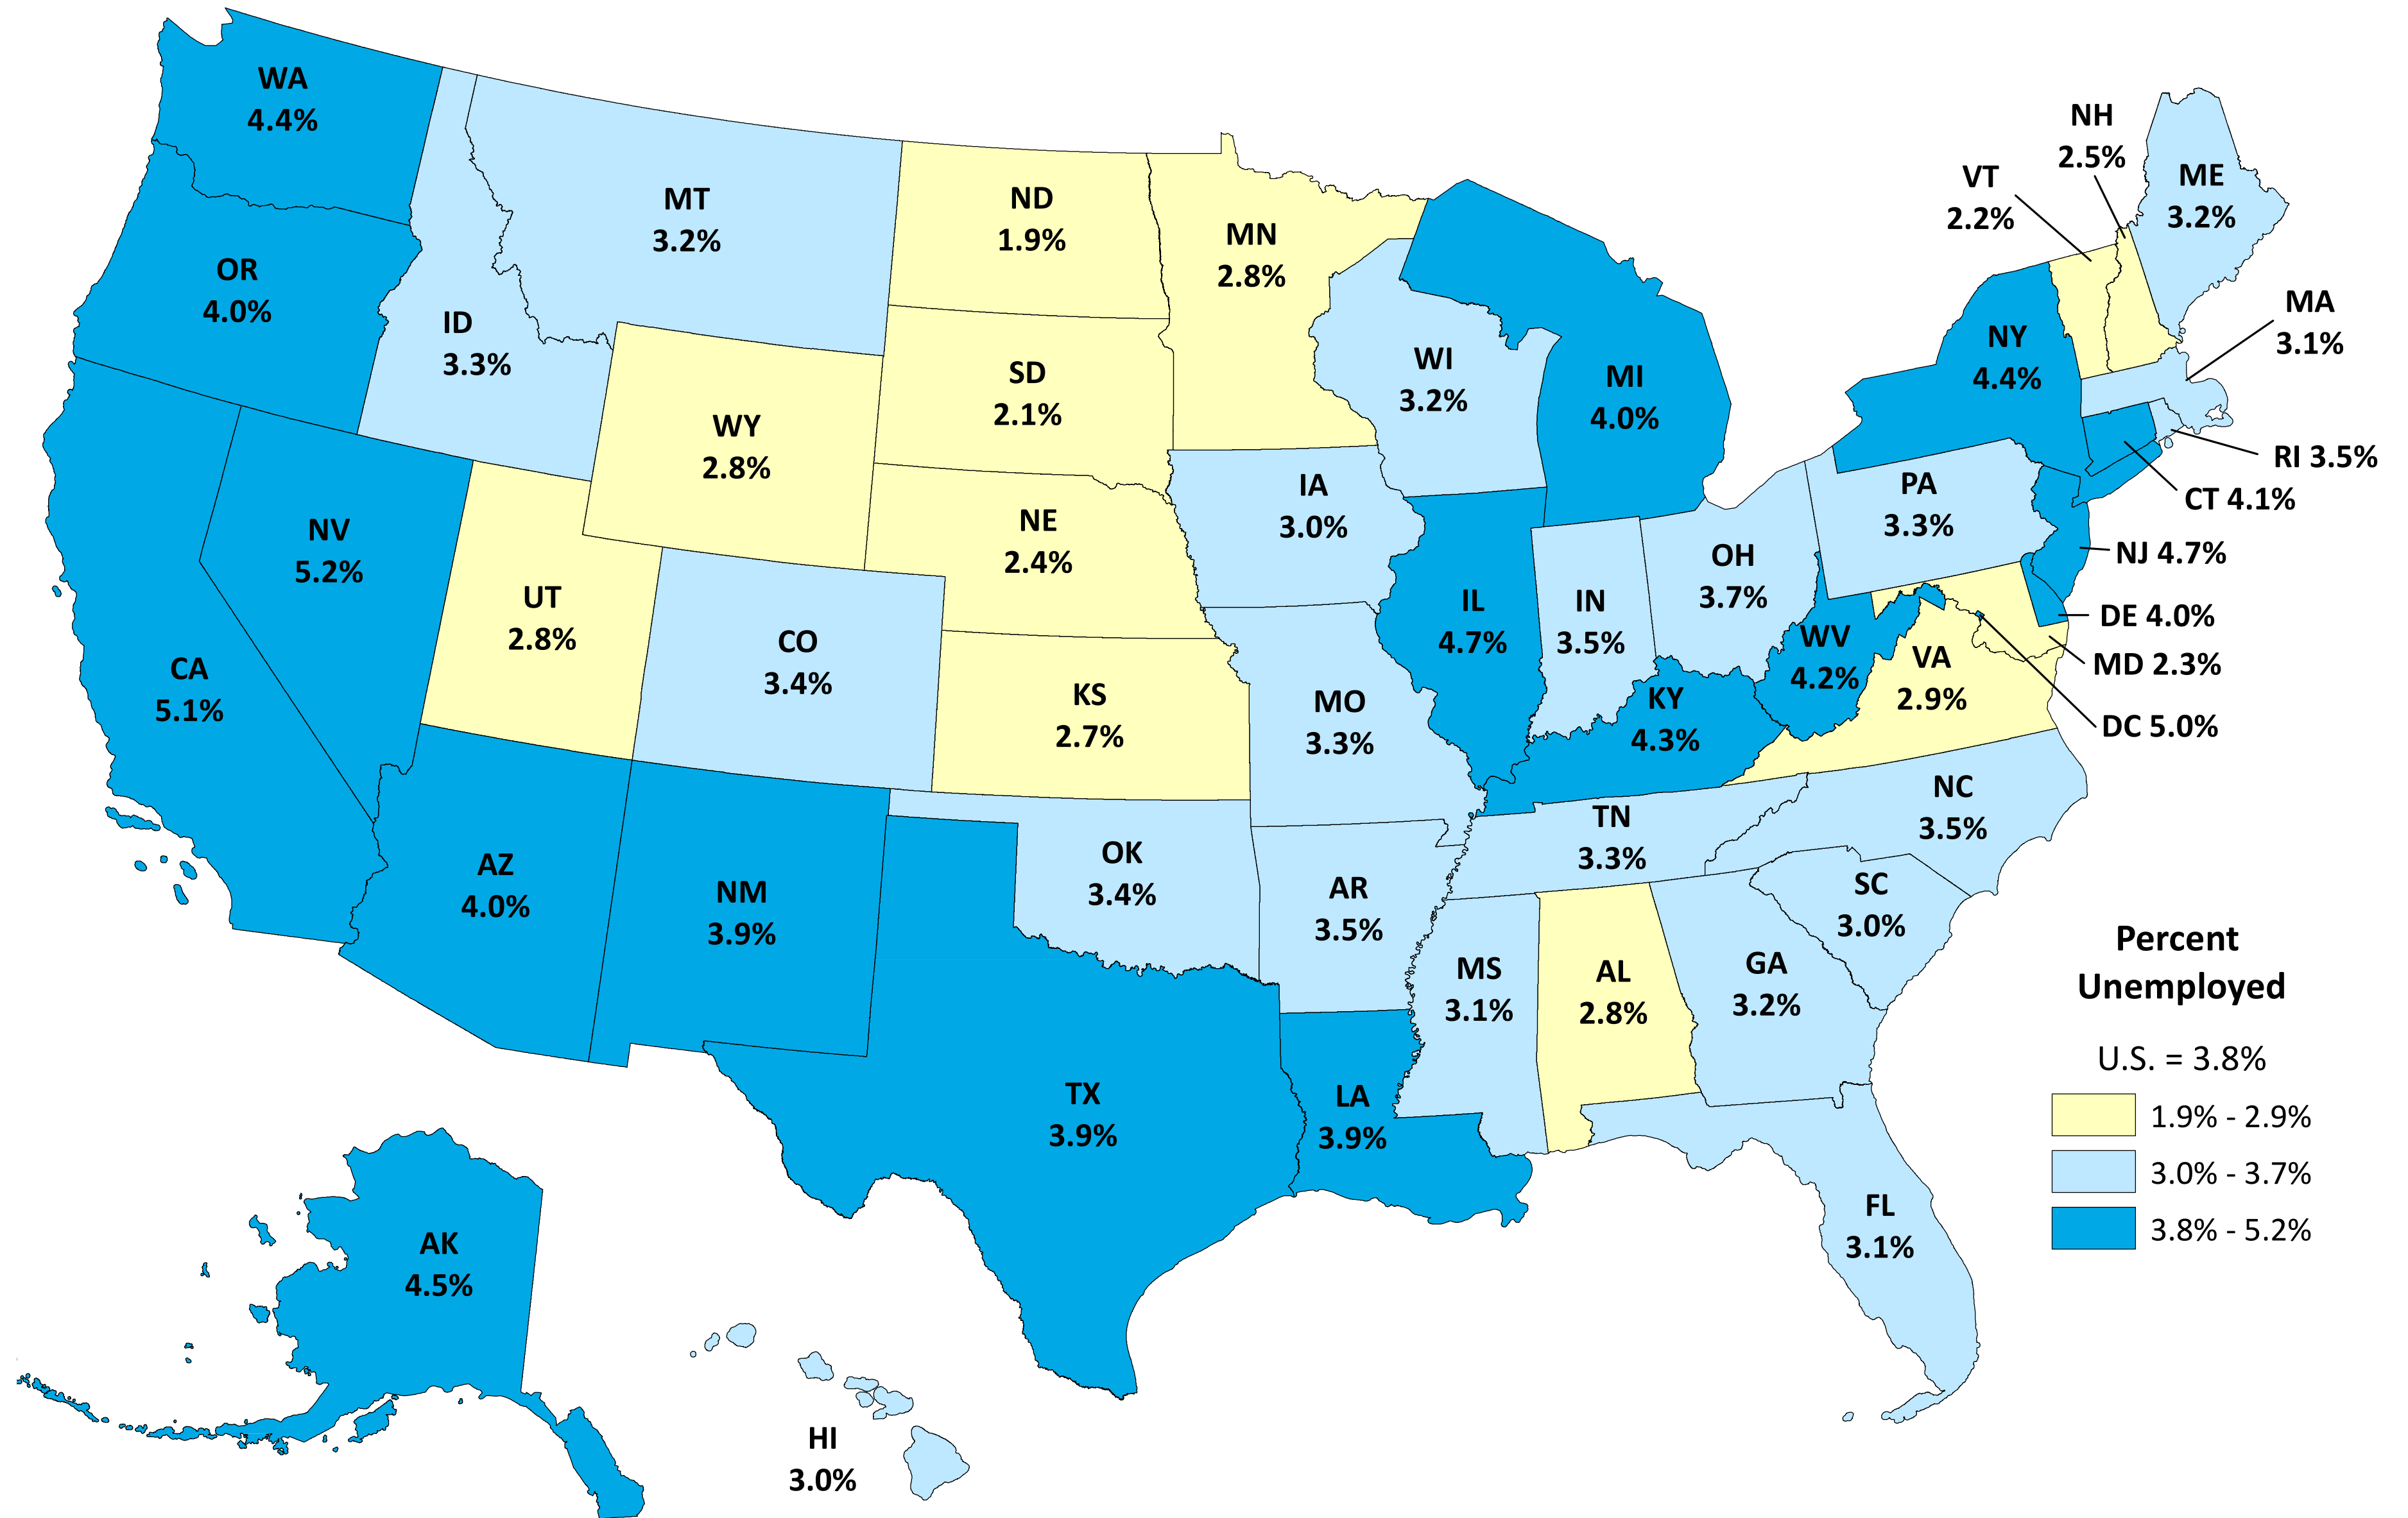

State Unemployment Rates, Seasonally Adjusted - May 2024

SOURCE: U.S. Department of Labor, Bureau of Labor Statistics, Local Area Unemployment Statistics

Rolling 12-Month Average, June 2023 to May 2024

SOURCE: U.S. Department of Labor, Bureau of Labor Statistics, Local Area Unemployment Statistics

State Unemployment Rates, Over-the-Month Change

Percentage Point Change
 April 2024
 to
 May 2024
 U.S. = 0.1

- Increased
- Decreased
- No Change

SOURCE: U.S. Department of Labor, Bureau of Labor Statistics, Local Area Unemployment Statistics