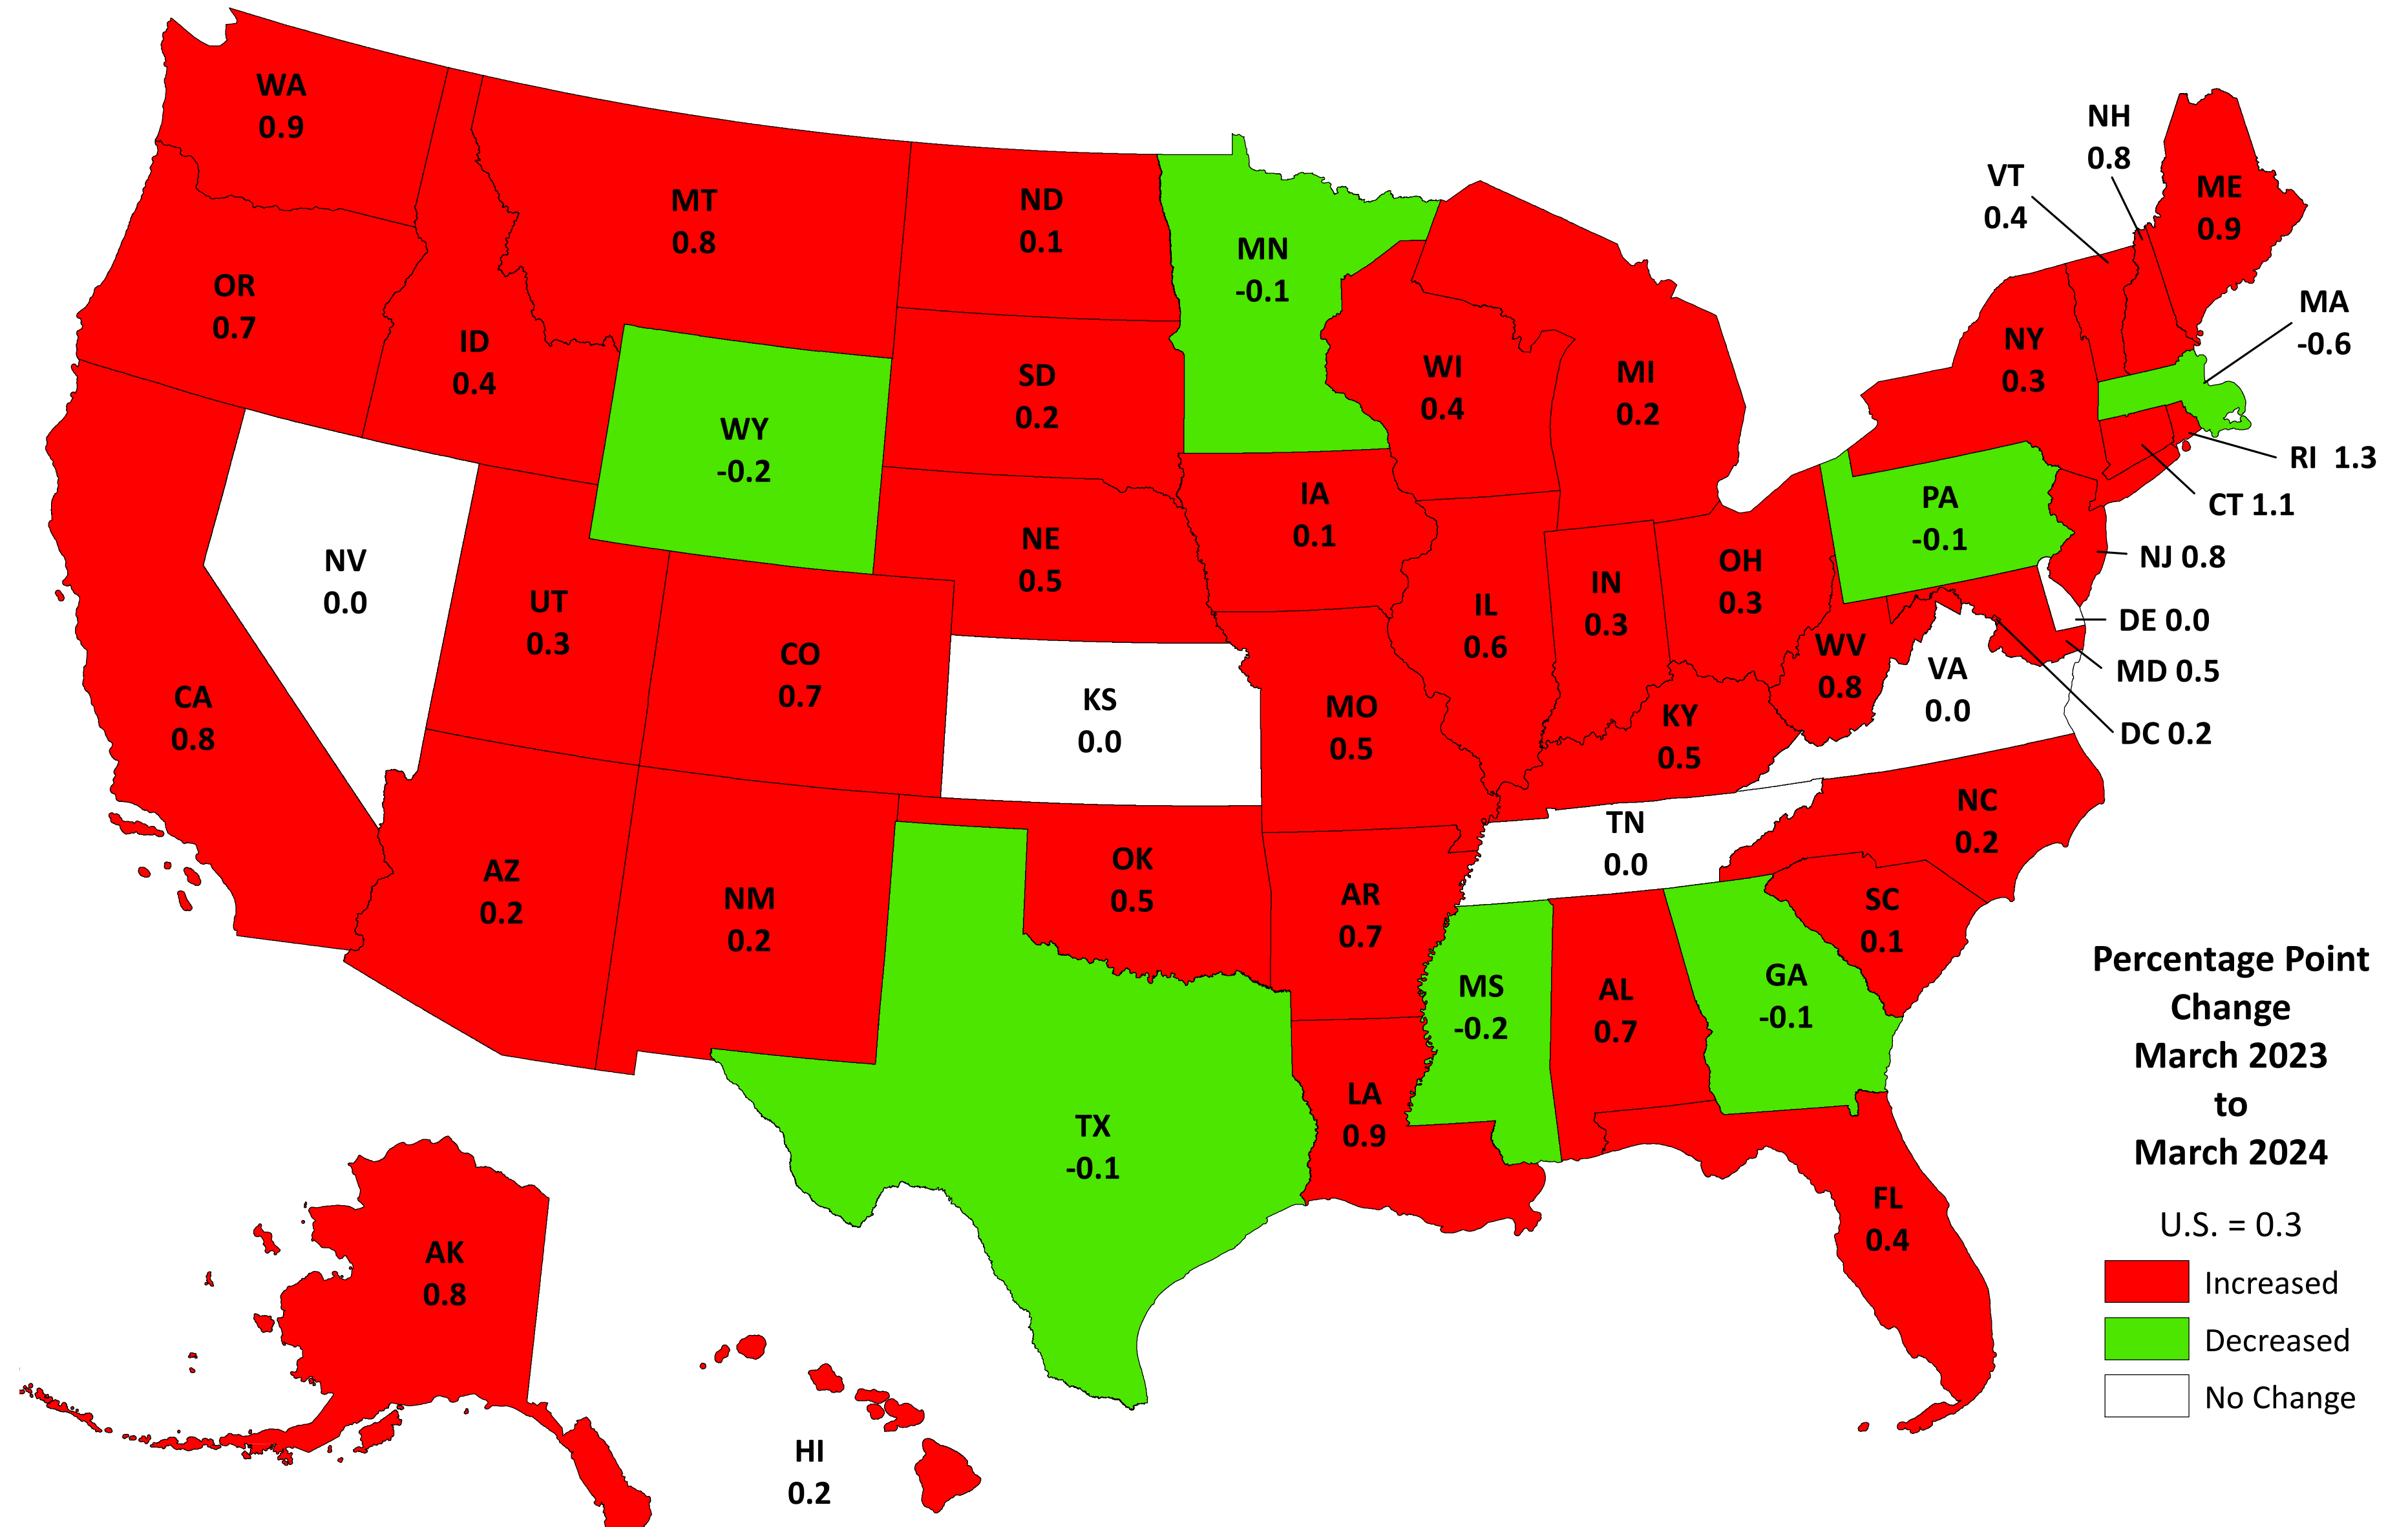

State Unemployment Rates, Over-the-Year Change

SOURCE: U.S. Department of Labor, Bureau of Labor Statistics, Local Area Unemployment Statistics