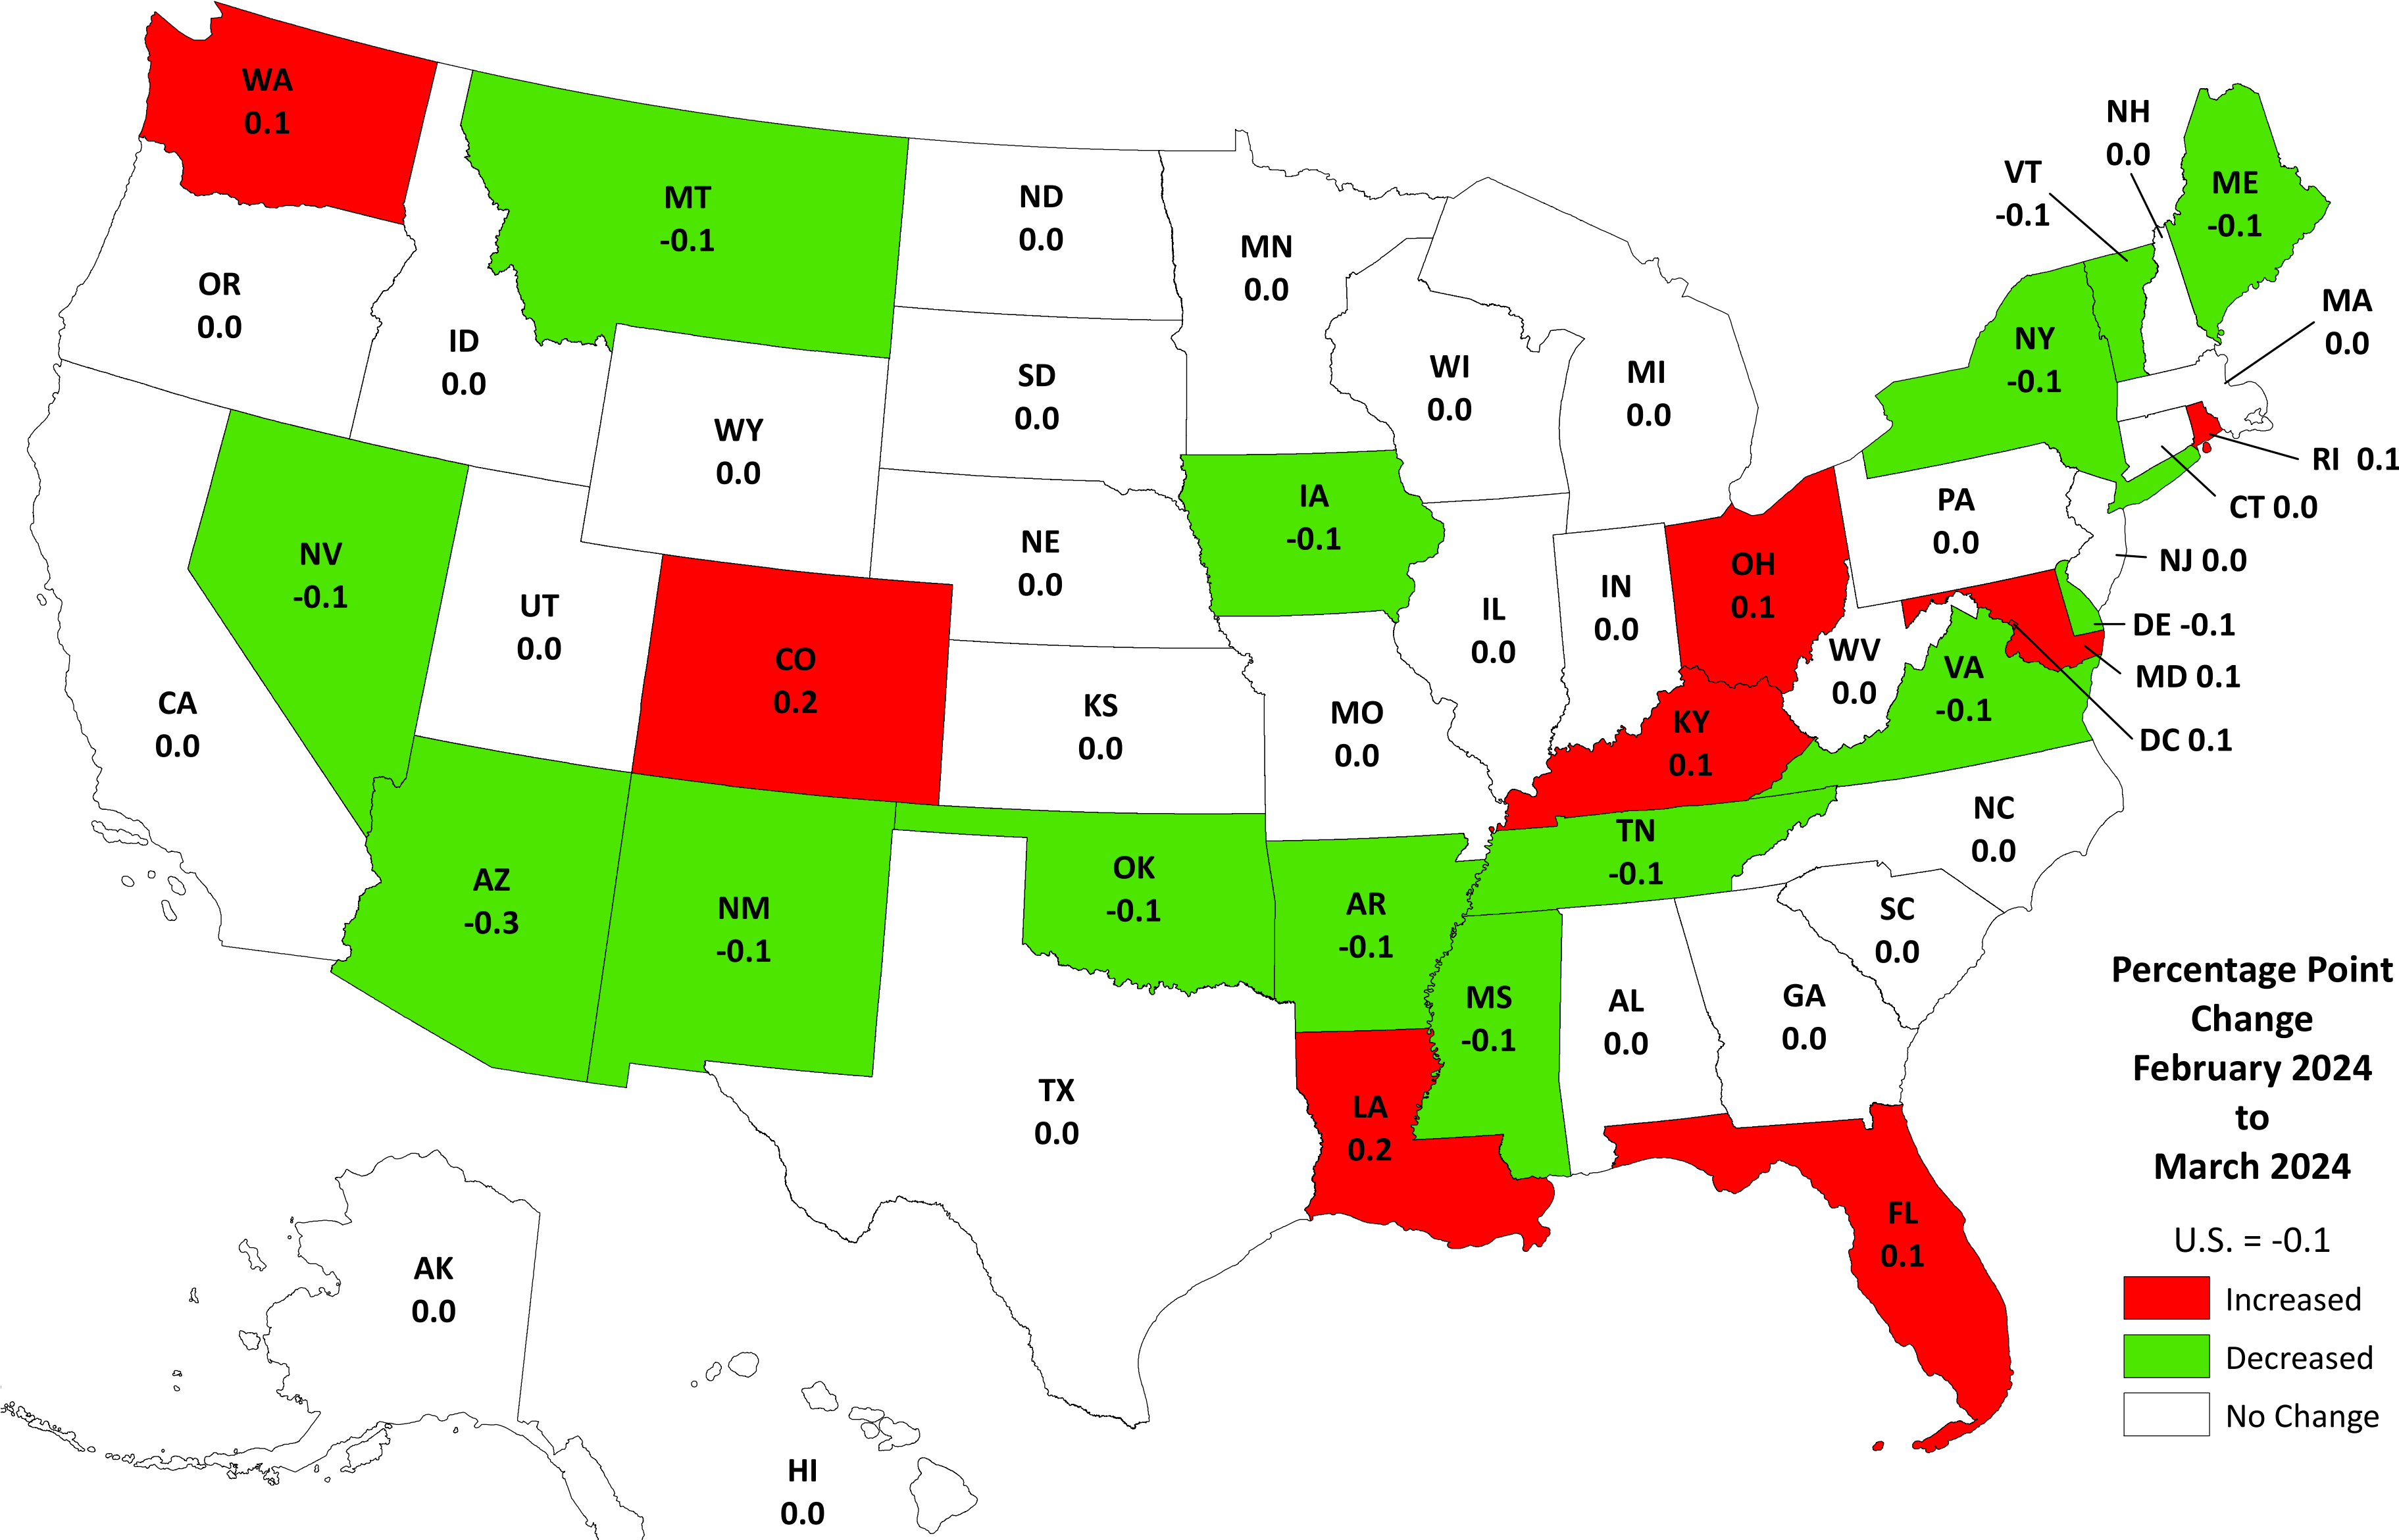

# State Unemployment Rates, Seasonally Adjusted - March 2024

SOURCE: U.S. Department of Labor, Bureau of Labor Statistics, Local Area Unemployment Statistics

# Rolling 12-Month Average, April 2023 to March 2024

SOURCE: U.S. Department of Labor, Bureau of Labor Statistics, Local Area Unemployment Statistics

# State Unemployment Rates, Over-the-Month Change

Percentage Point Change  
February 2024  
to  
March 2024

- U.S. = -0.1
- Increased
- Decreased
- No Change

SOURCE: U.S. Department of Labor, Bureau of Labor Statistics, Local Area Unemployment Statistics