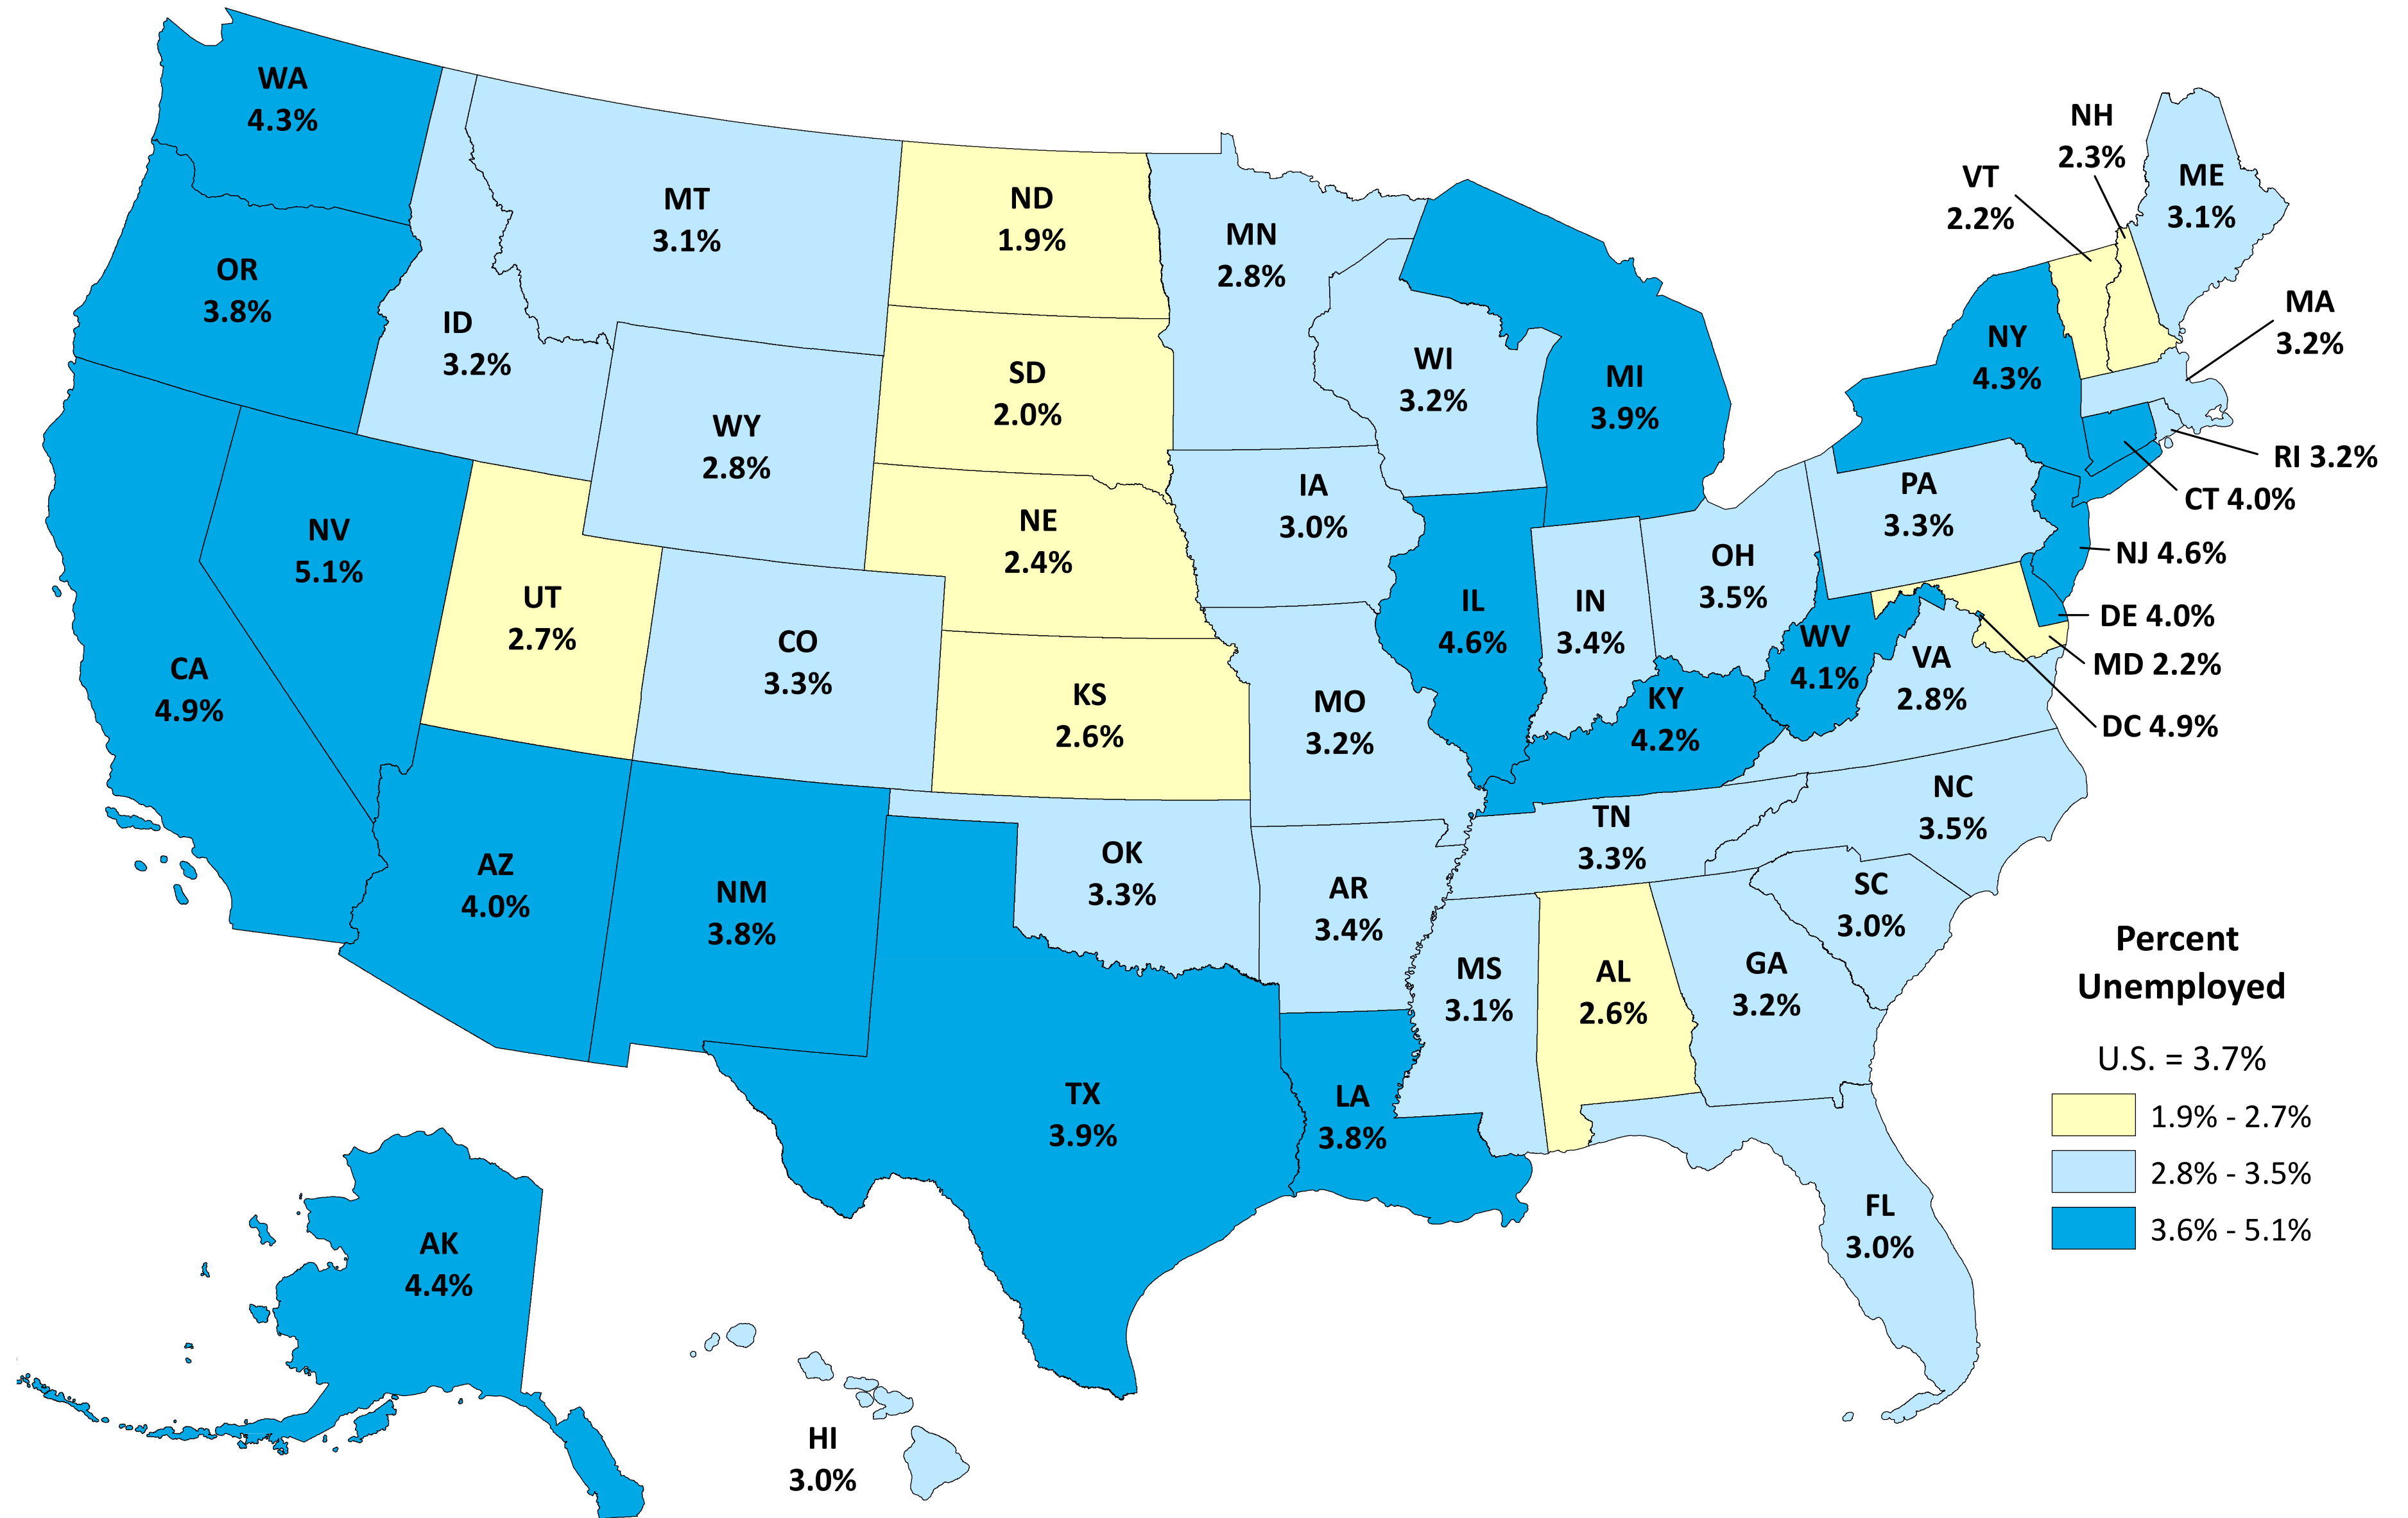

# State Unemployment Rates, Seasonally Adjusted - March 2024

SOURCE: U.S. Department of Labor, Bureau of Labor Statistics, Local Area Unemployment Statistics

# Rolling 12-Month Average, April 2023 to March 2024

SOURCE: U.S. Department of Labor, Bureau of Labor Statistics, Local Area Unemployment Statistics

# State Unemployment Rates, Over-the-Month Change

Percentage Point Change  
February 2024  
to  
March 2024

- U.S. = -0.1
- Increased
- Decreased
- No Change

SOURCE: U.S. Department of Labor, Bureau of Labor Statistics, Local Area Unemployment Statistics