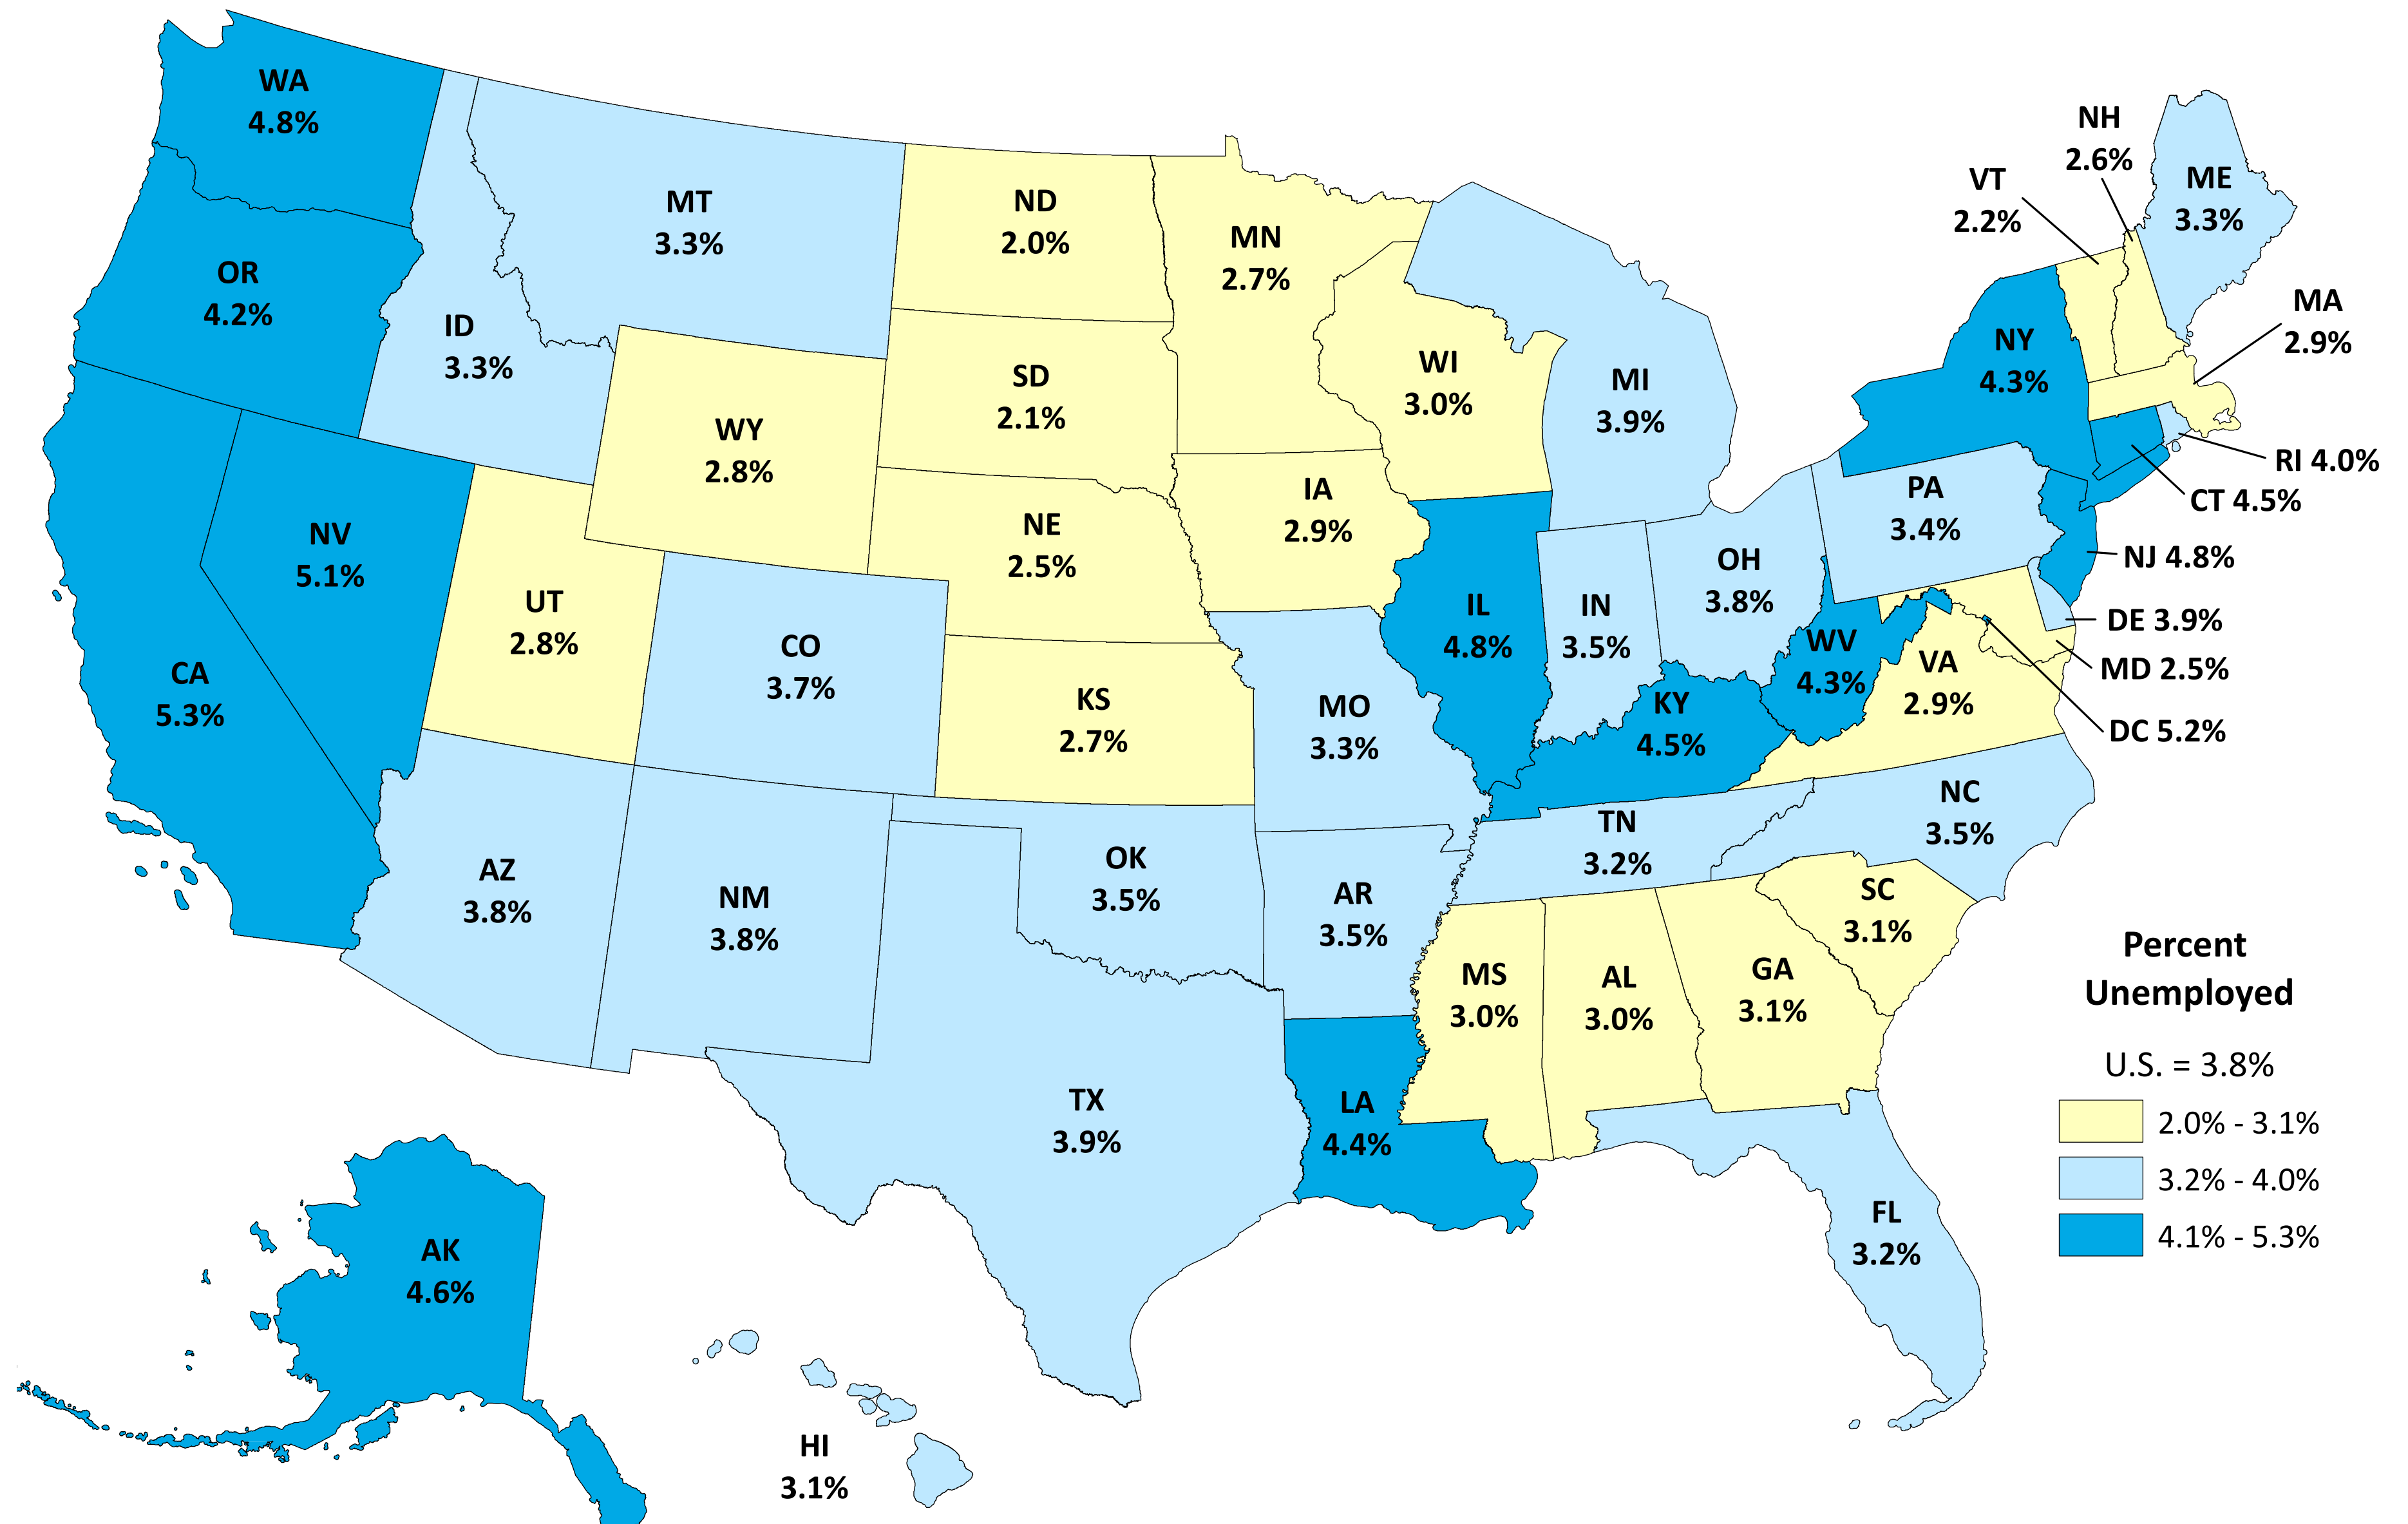

# State Unemployment Rates, Seasonally Adjusted - March 2024

SOURCE: U.S. Department of Labor, Bureau of Labor Statistics, Local Area Unemployment Statistics

# Rolling 12-Month Average, April 2023 to March 2024

SOURCE: U.S. Department of Labor, Bureau of Labor Statistics, Local Area Unemployment Statistics

# State Unemployment Rates, Over-the-Month Change

Percentage Point Change  
February 2024  
to  
March 2024

- U.S. = -0.1
- Increased
- Decreased
- No Change

SOURCE: U.S. Department of Labor, Bureau of Labor Statistics, Local Area Unemployment Statistics