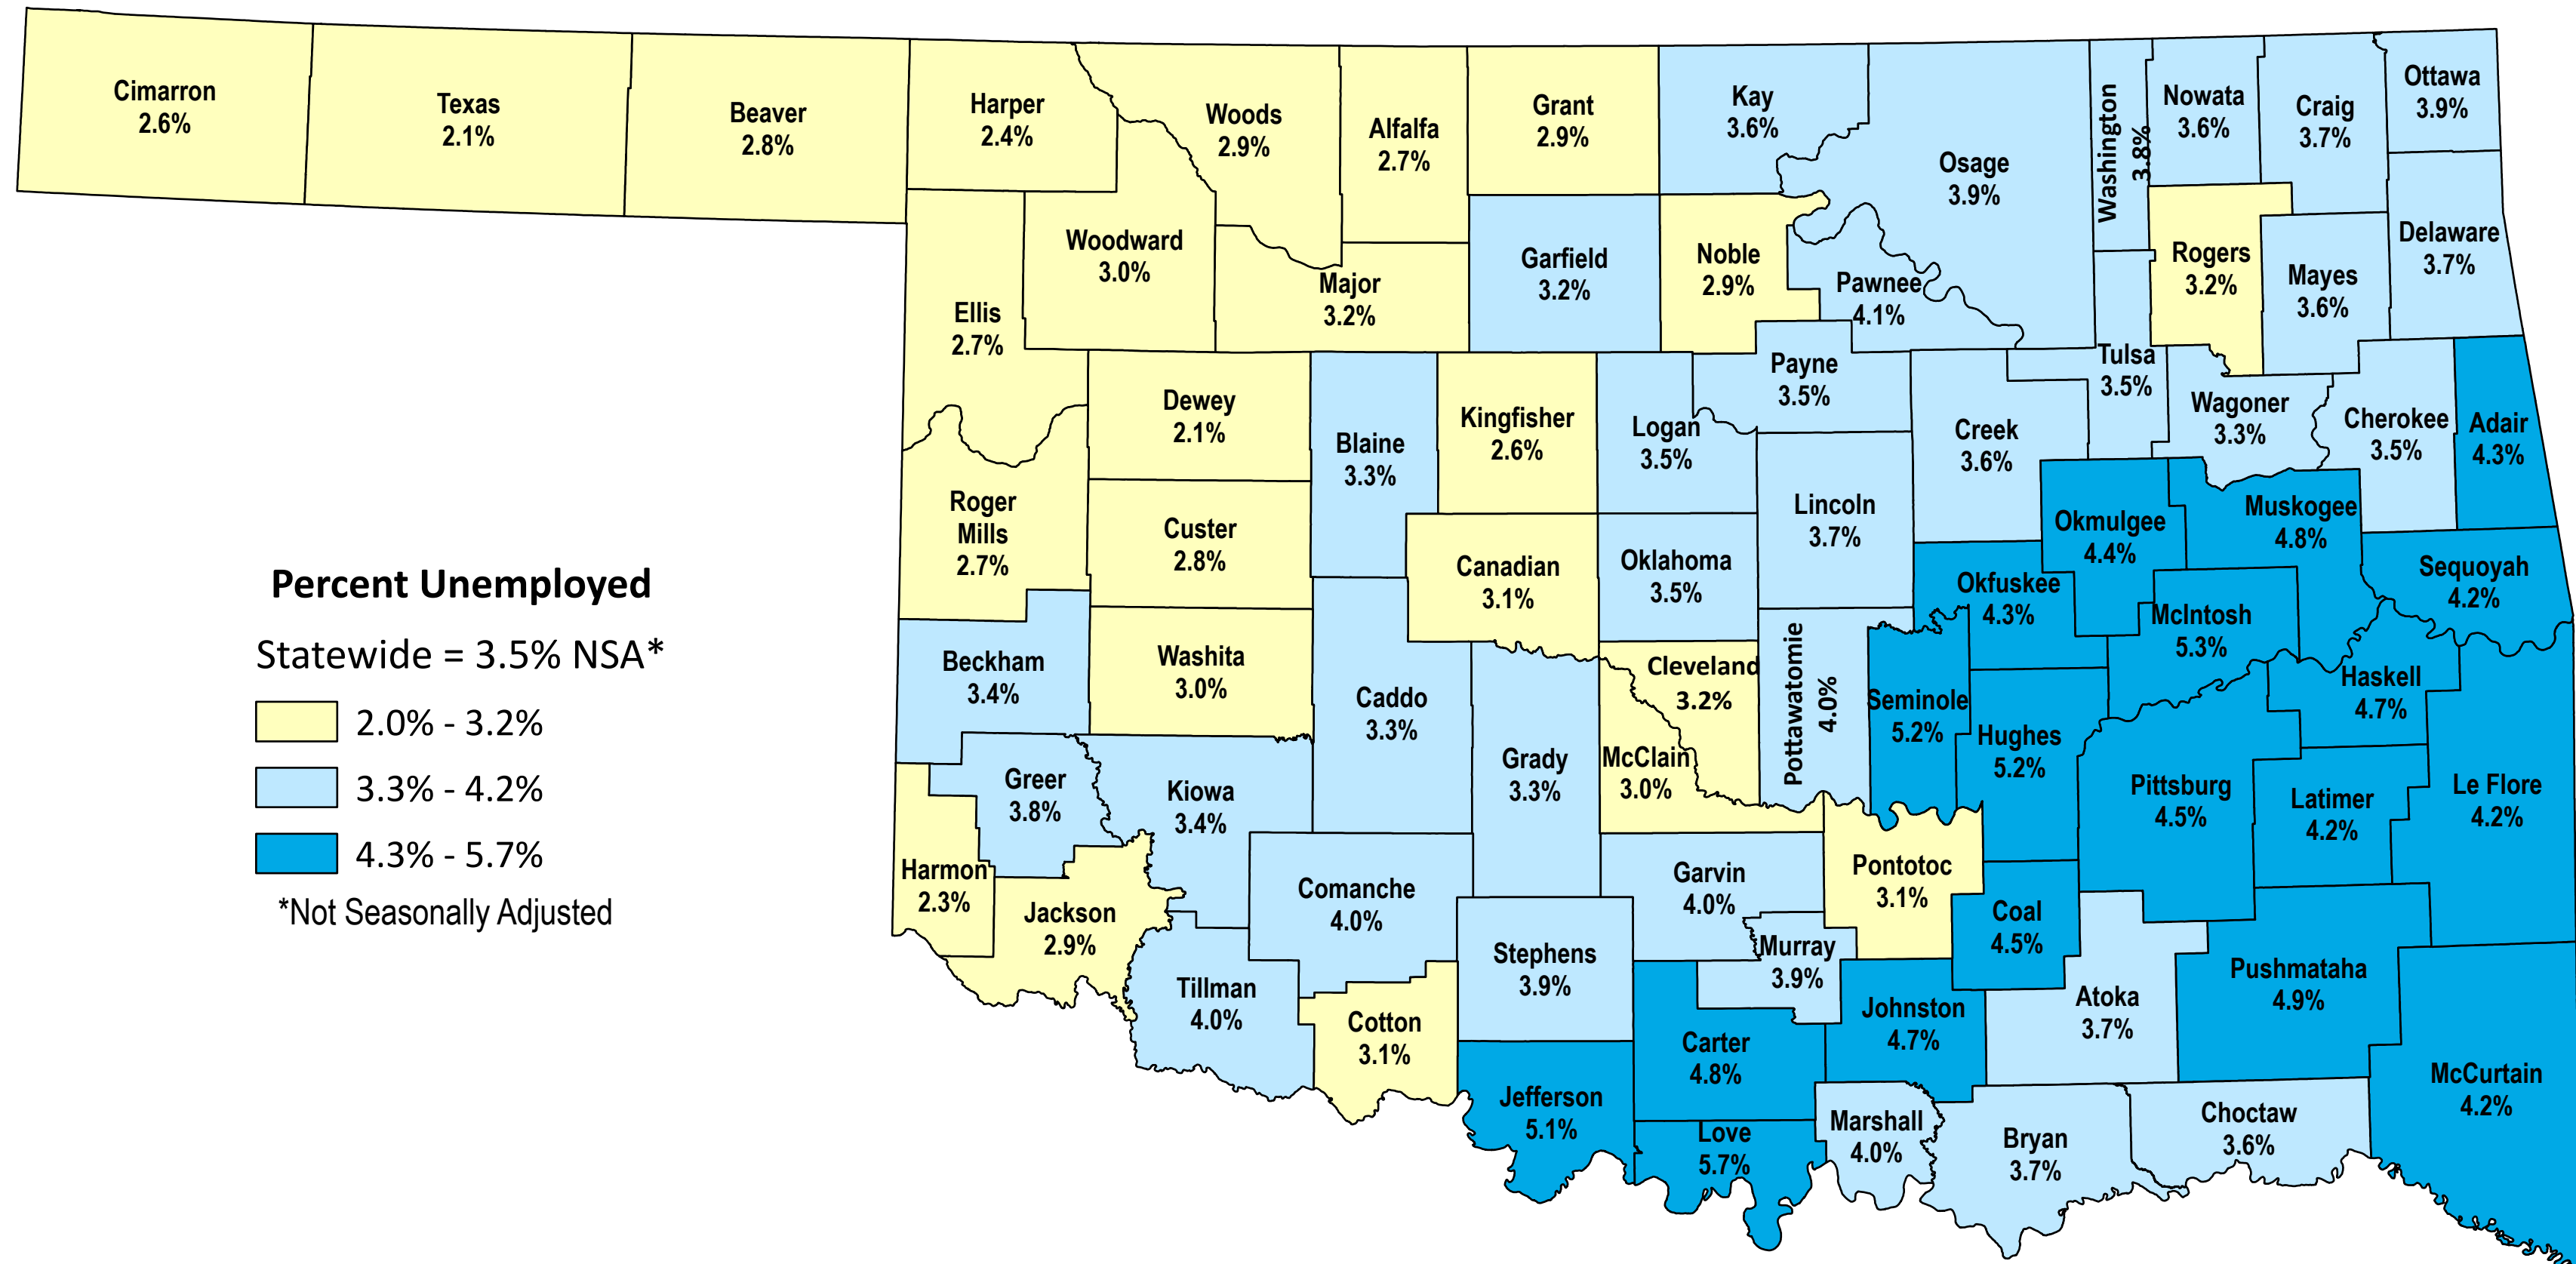

County Unemployment Rates, Not Seasonally Adjusted - February 2026

SOURCE: U.S. Department of Labor, Bureau of Labor Statistics, Local Area Unemployment Statistics (LAUS)

Rolling 12-Month Averages, March 2025 - February 2026

SOURCE: U.S. Department of Labor, Bureau of Labor Statistics, Local Area Unemployment Statistics (LAUS)

County Unemployment Rates, Over-the-Month Change*

*Please note 2025 and 2024 benchmarked data have not been finalized and are subject to change.