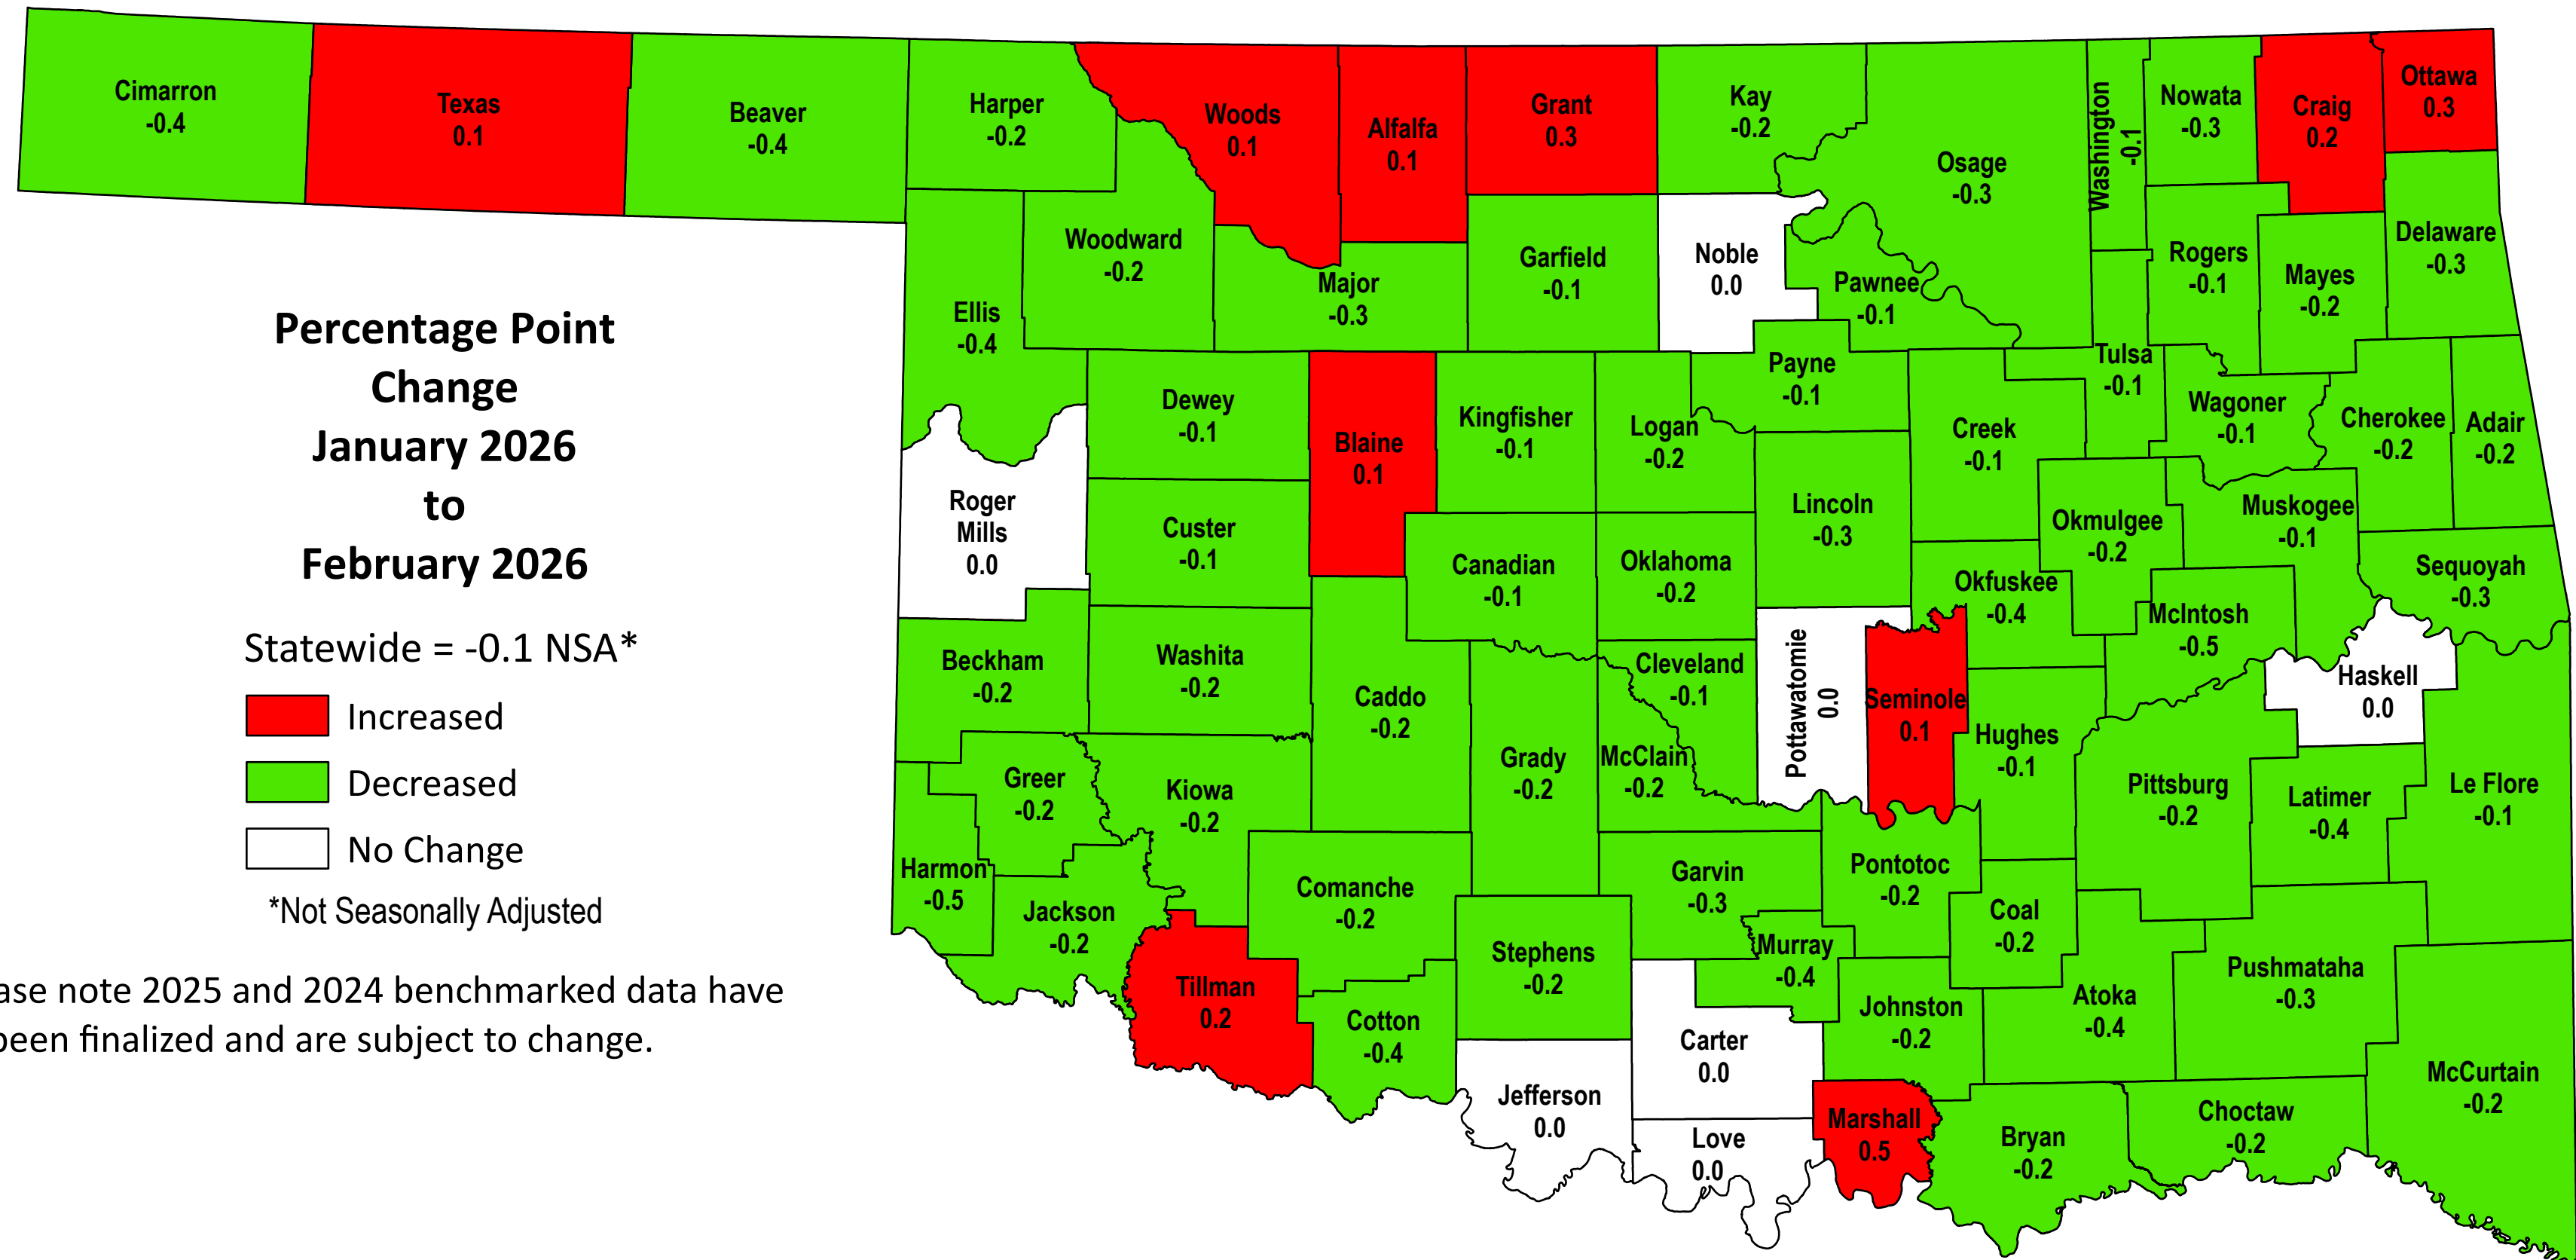

County Unemployment Rates, Not Seasonally Adjusted - February 2026

SOURCE: U.S. Department of Labor, Bureau of Labor Statistics, Local Area Unemployment Statistics (LAUS)

Rolling 12-Month Averages, March 2025 - February 2026

SOURCE: U.S. Department of Labor, Bureau of Labor Statistics, Local Area Unemployment Statistics (LAUS)

County Unemployment Rates, Over-the-Month Change*

*Please note 2025 and 2024 benchmarked data have not been finalized and are subject to change.