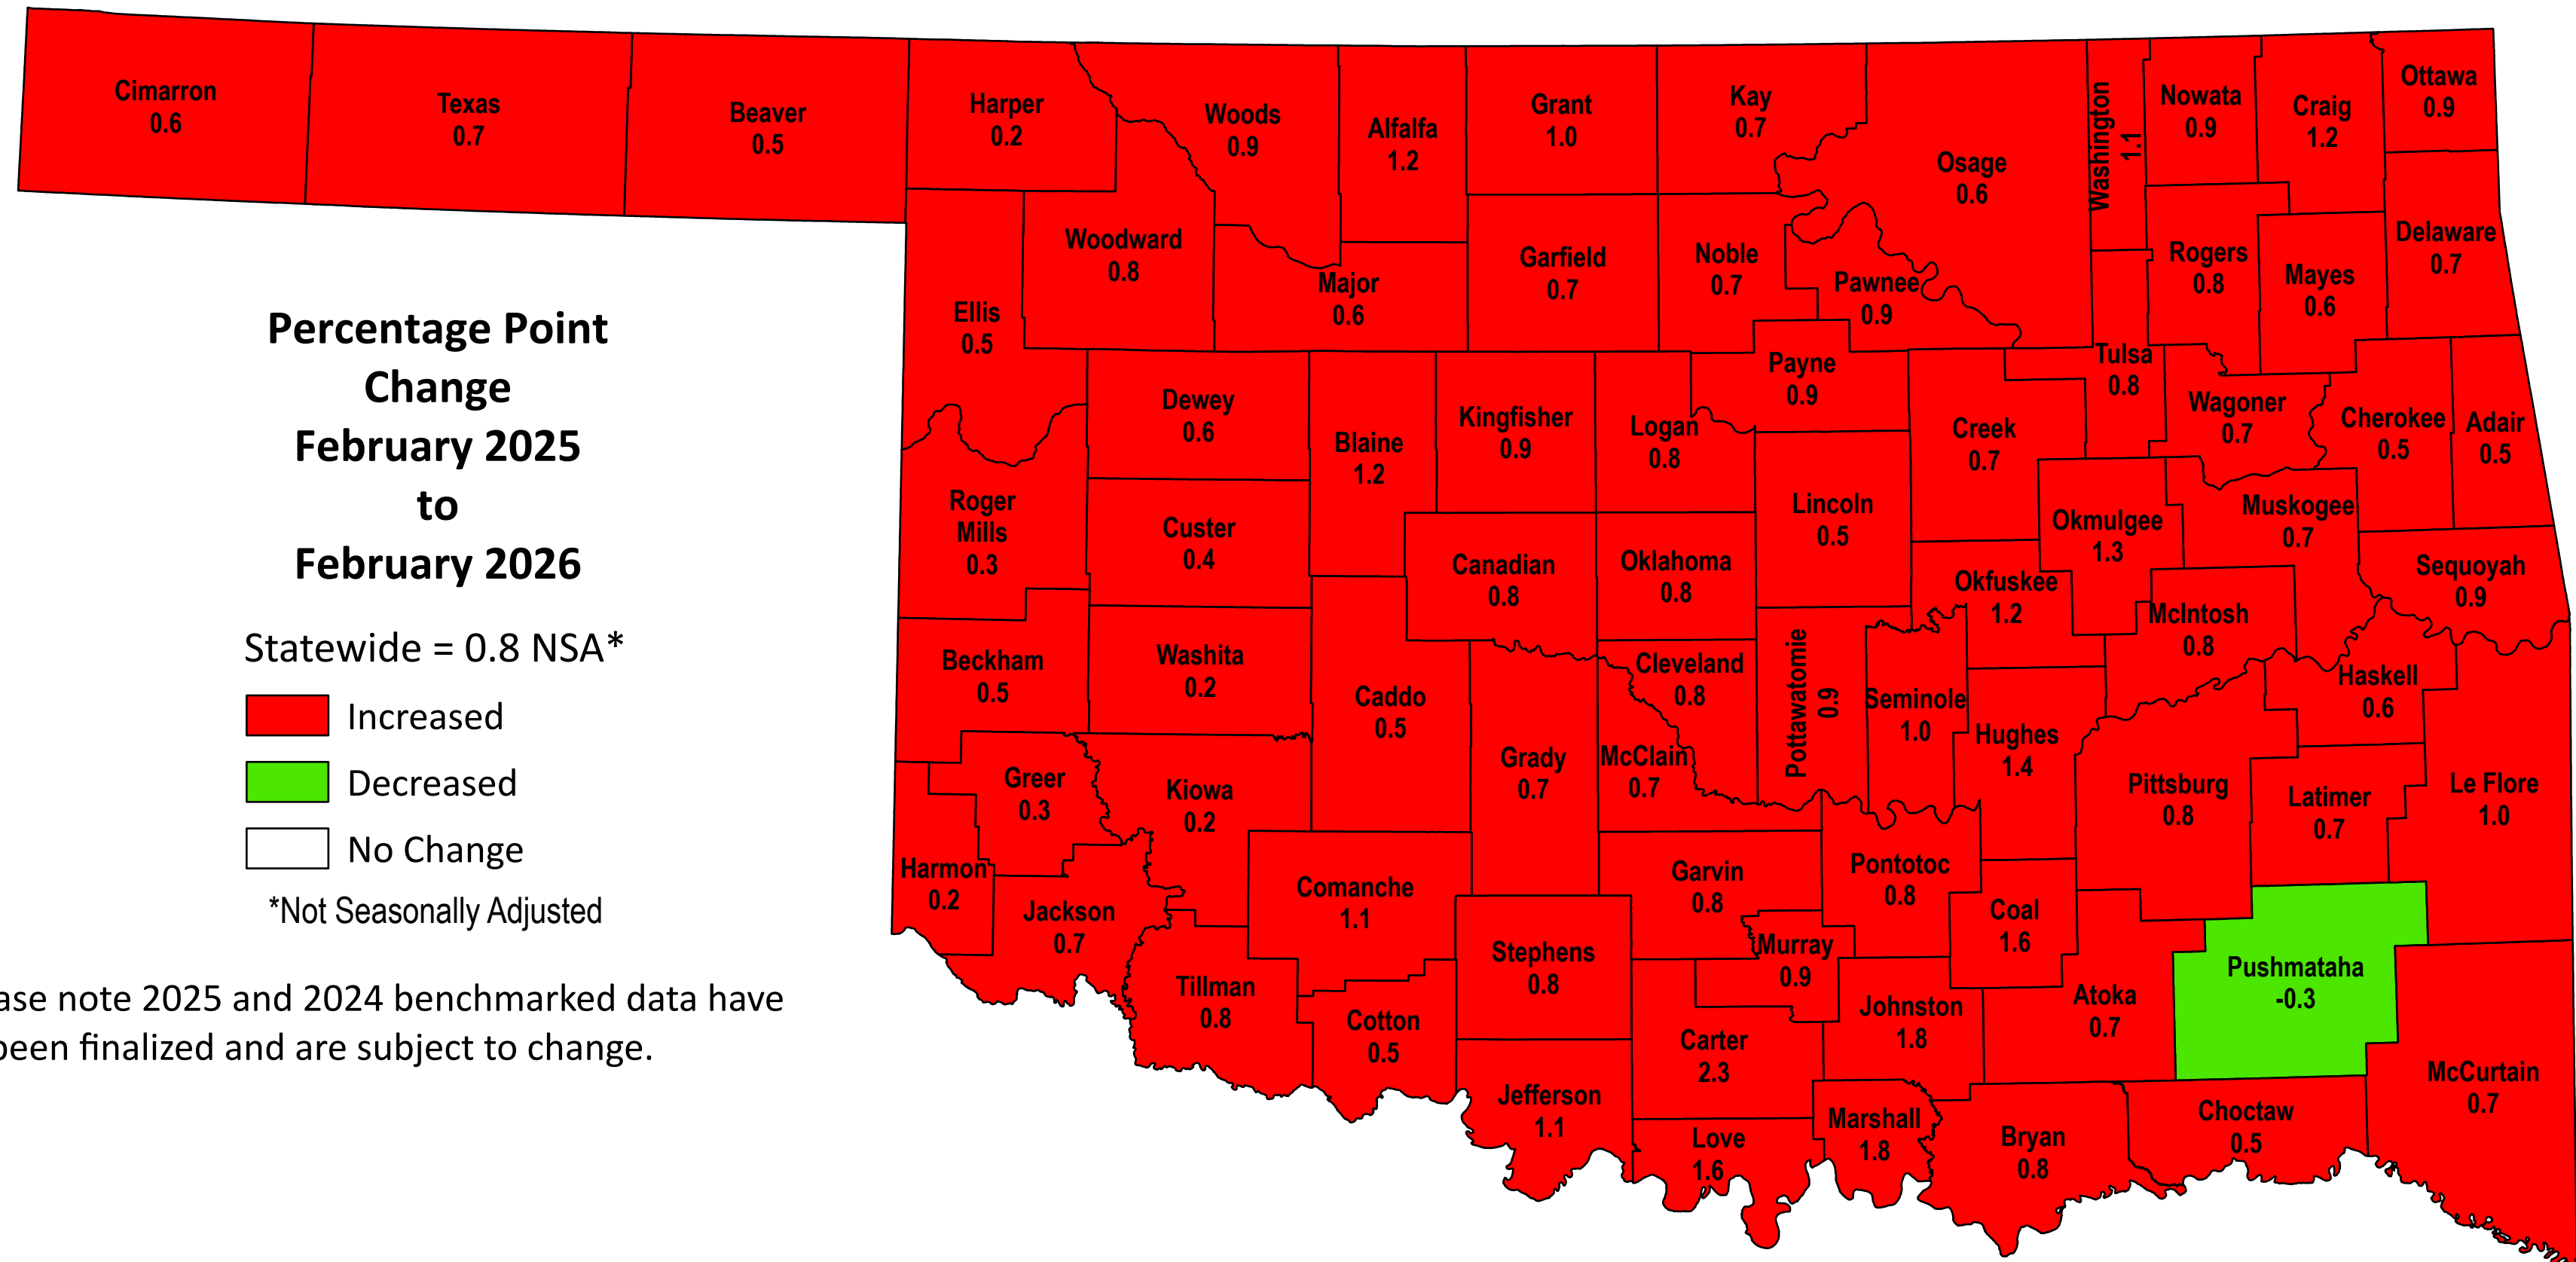

County Unemployment Rates, Over-the-Year Change*

*Please note 2025 and 2024 benchmarked data have not been finalized and are subject to change.