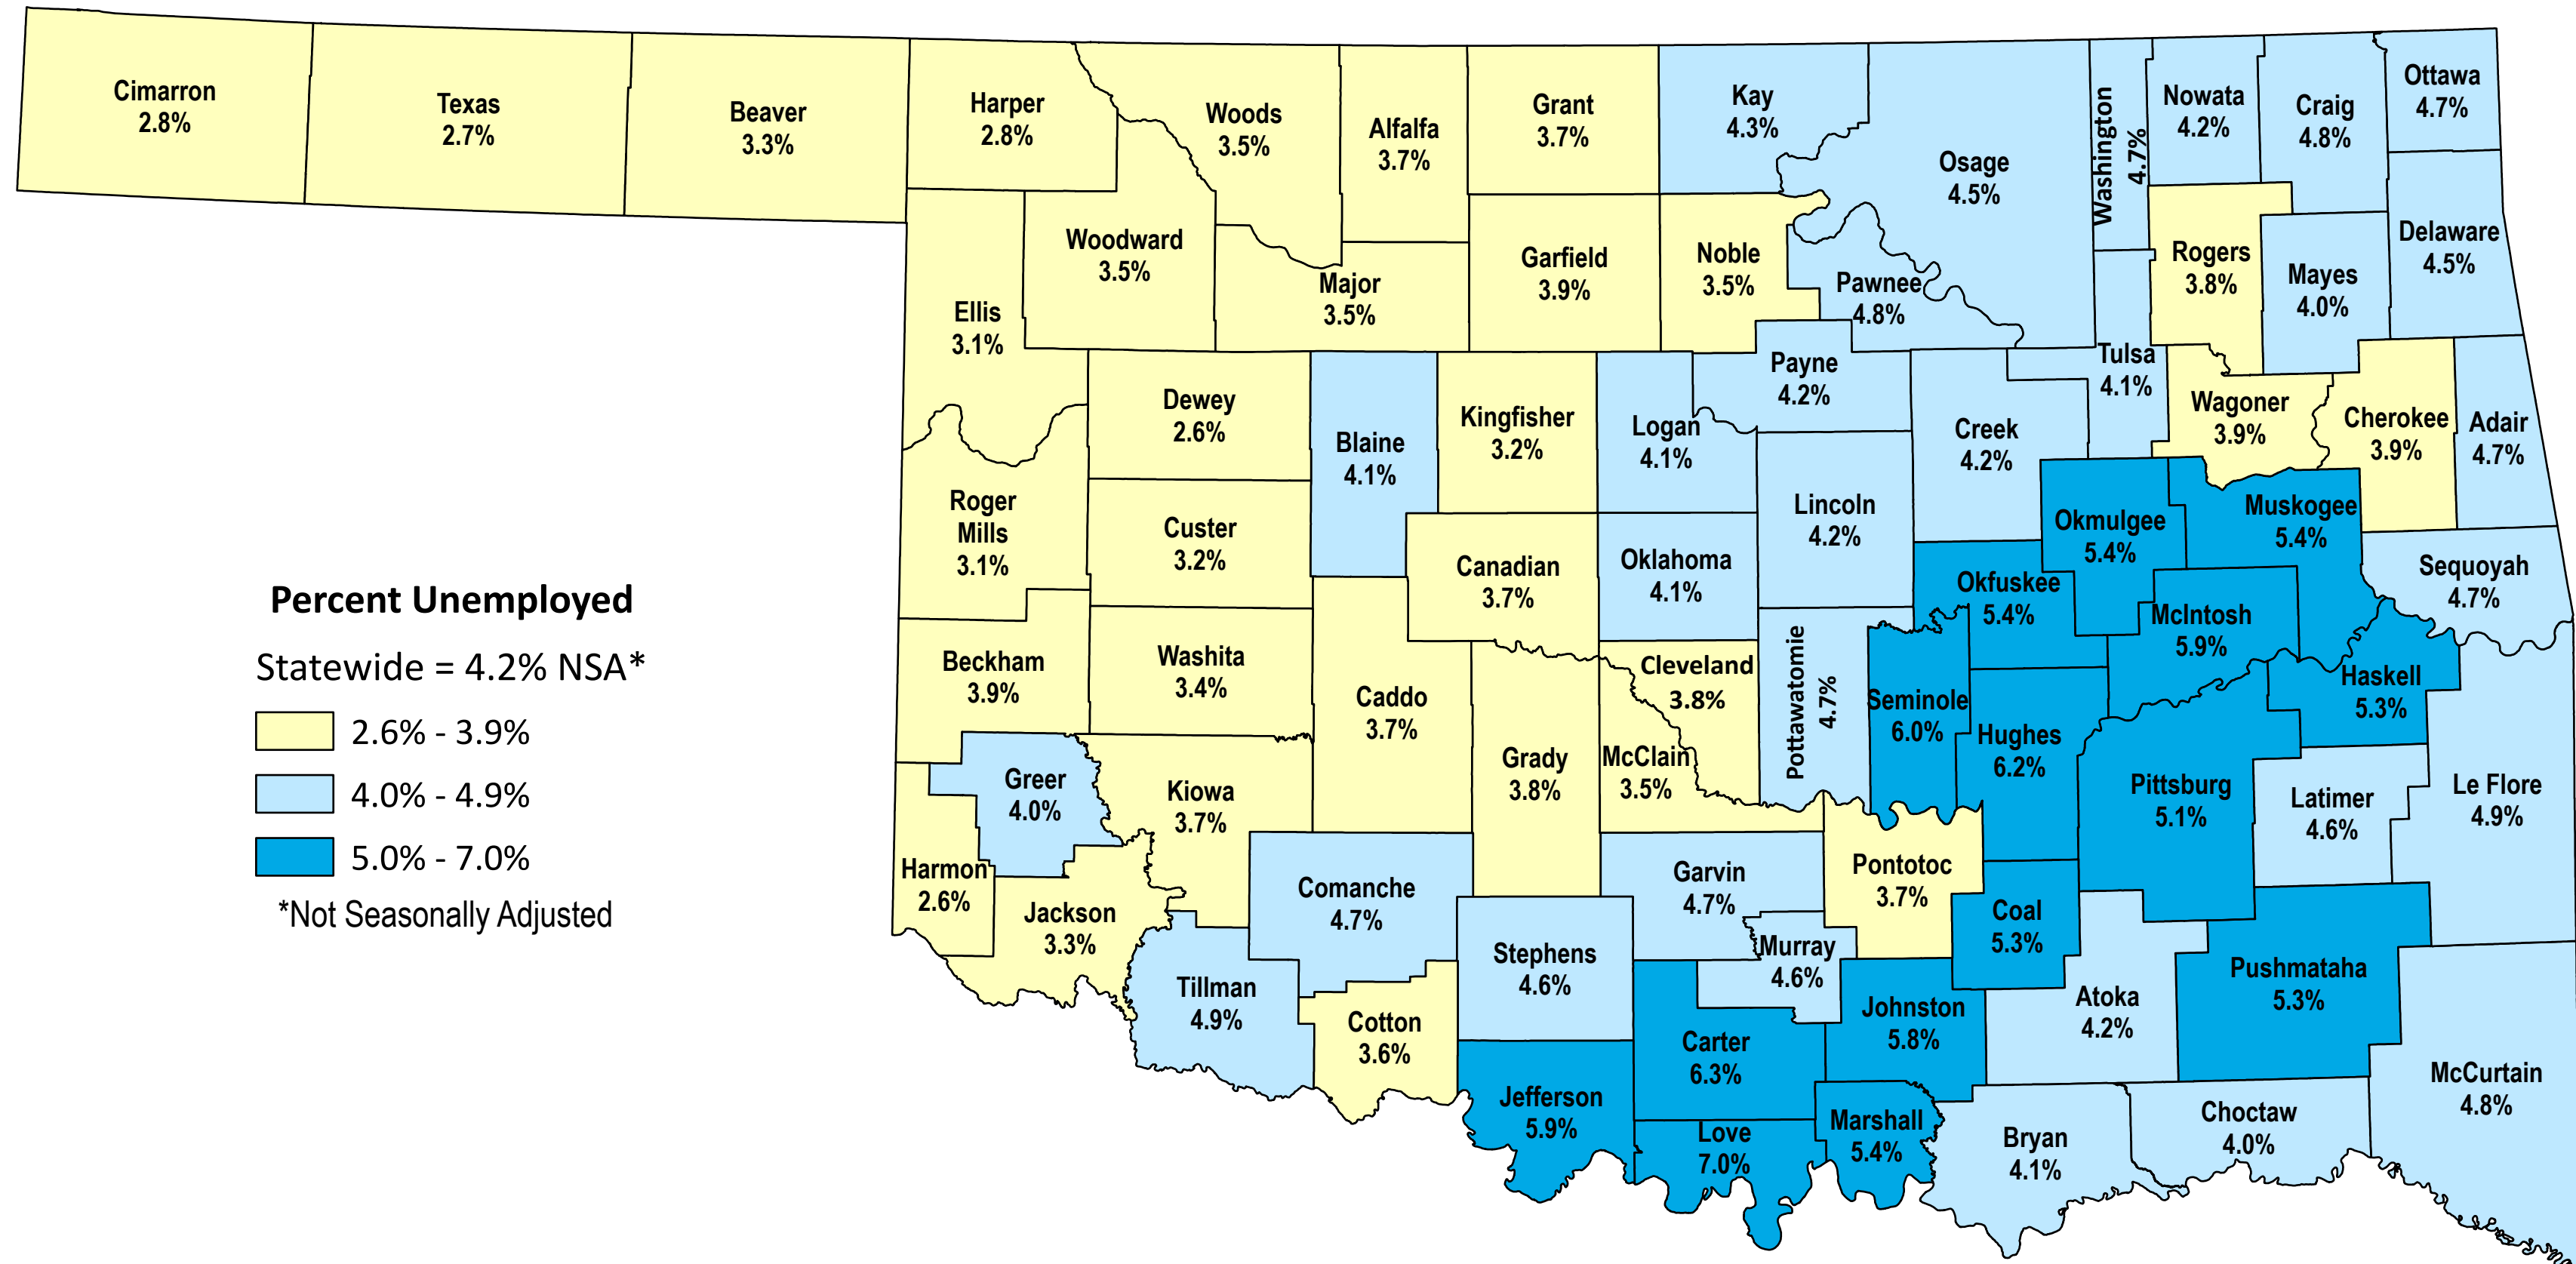

County Unemployment Rates, Not Seasonally Adjusted - February 2026

SOURCE: U.S. Department of Labor, Bureau of Labor Statistics, Local Area Unemployment Statistics (LAUS)

Rolling 12-Month Averages, March 2025 - February 2026

SOURCE: U.S. Department of Labor, Bureau of Labor Statistics, Local Area Unemployment Statistics (LAUS)

County Unemployment Rates, Over-the-Month Change*

*Please note 2025 and 2024 benchmarked data have not been finalized and are subject to change.