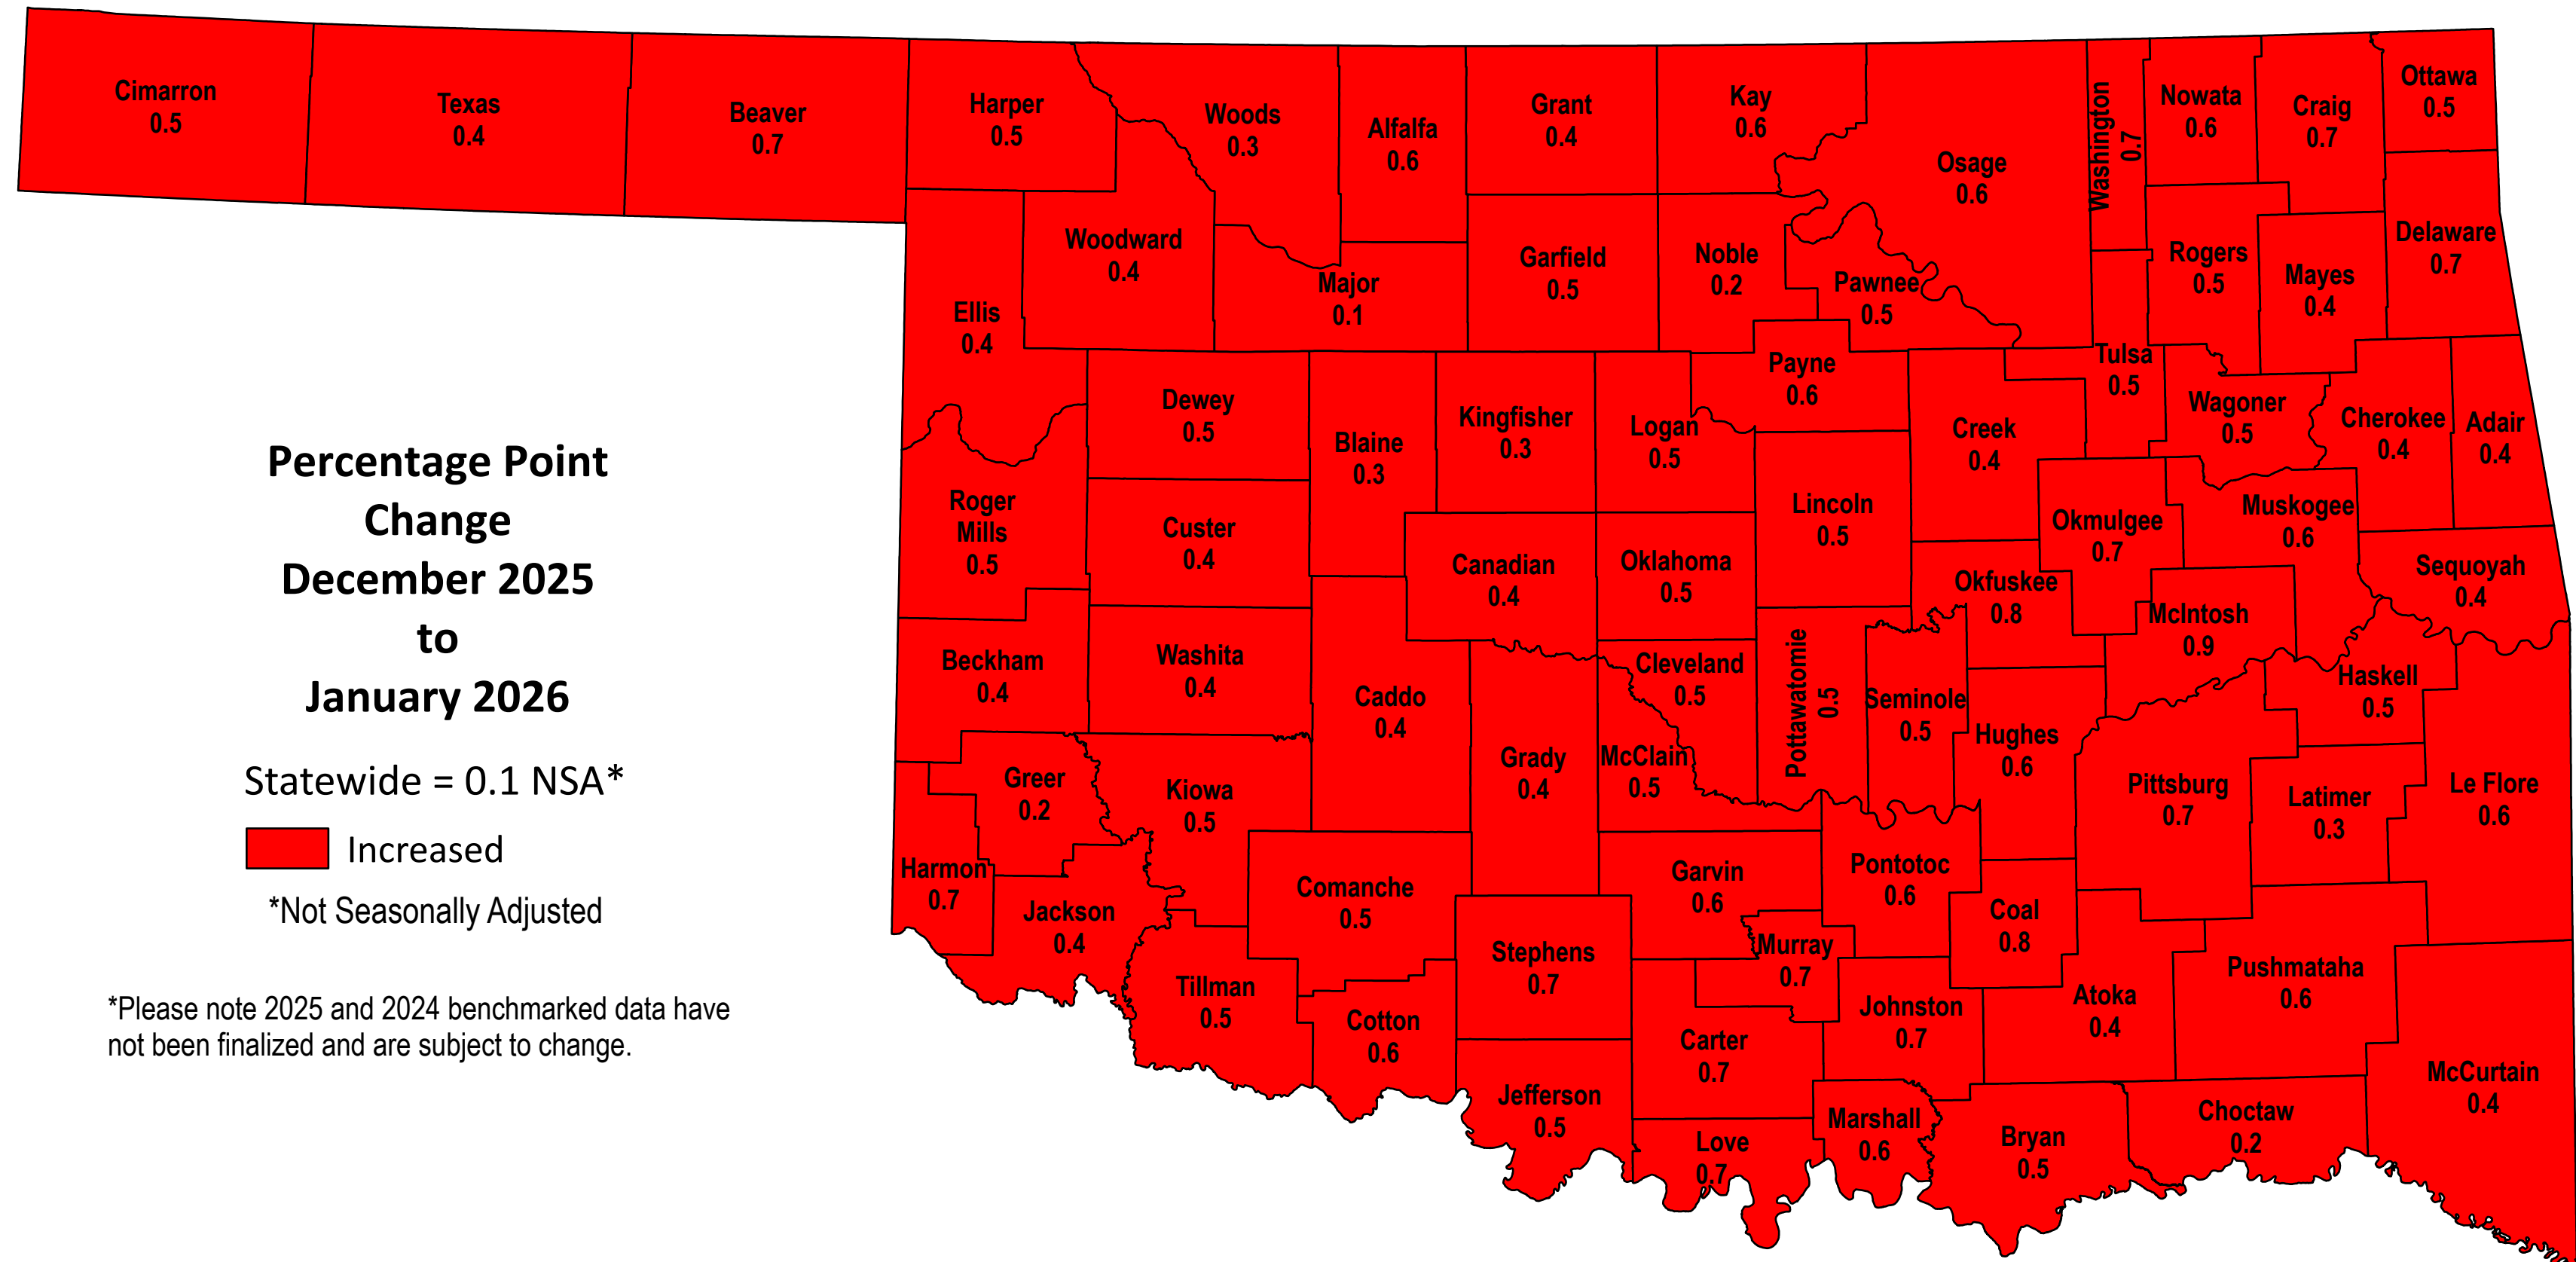

County Unemployment Rates, Not Seasonally Adjusted - January 2026

SOURCE: U.S. Department of Labor, Bureau of Labor Statistics, Local Area Unemployment Statistics (LAUS)

County Unemployment Rates, Over-the-Month Change*

*Please note 2025 and 2024 benchmarked data have not been finalized and are subject to change.

County Unemployment Rates, Over-the-Year Change*

*Please note 2025 and 2024 benchmarked data have not been finalized and are subject to change.