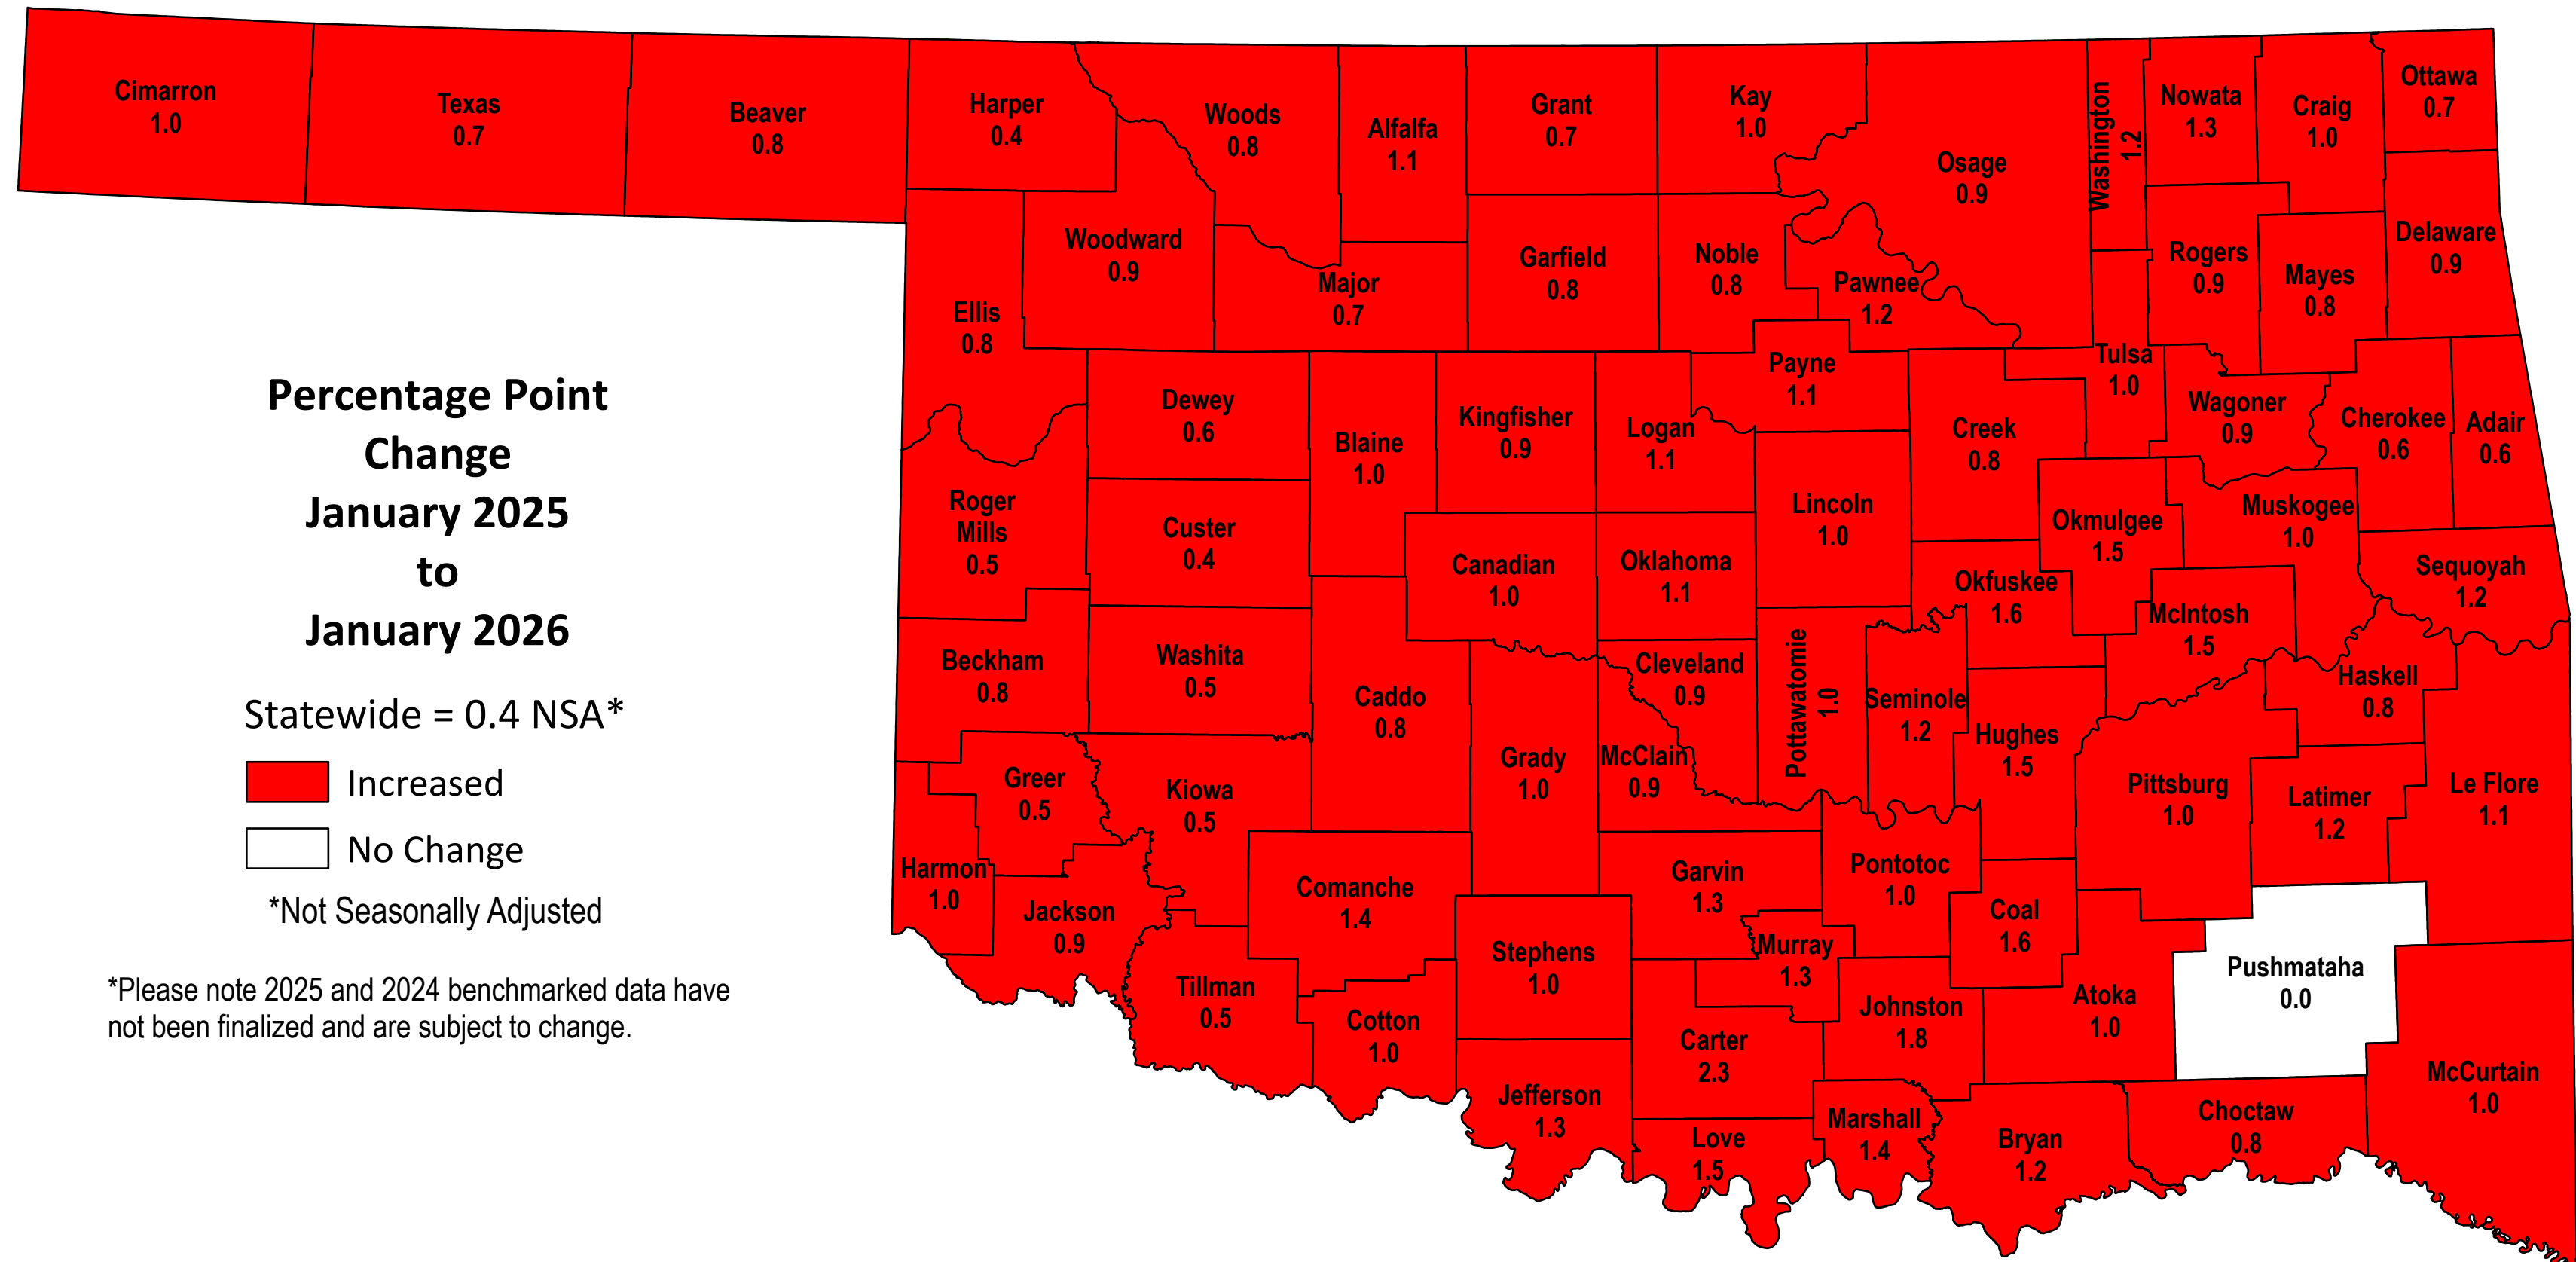

County Unemployment Rates, Not Seasonally Adjusted - January 2026

SOURCE: U.S. Department of Labor, Bureau of Labor Statistics, Local Area Unemployment Statistics (LAUS)

County Unemployment Rates, Over-the-Month Change*

*Please note 2025 and 2024 benchmarked data have not been finalized and are subject to change.

County Unemployment Rates, Over-the-Year Change*

*Please note 2025 and 2024 benchmarked data have not been finalized and are subject to change.