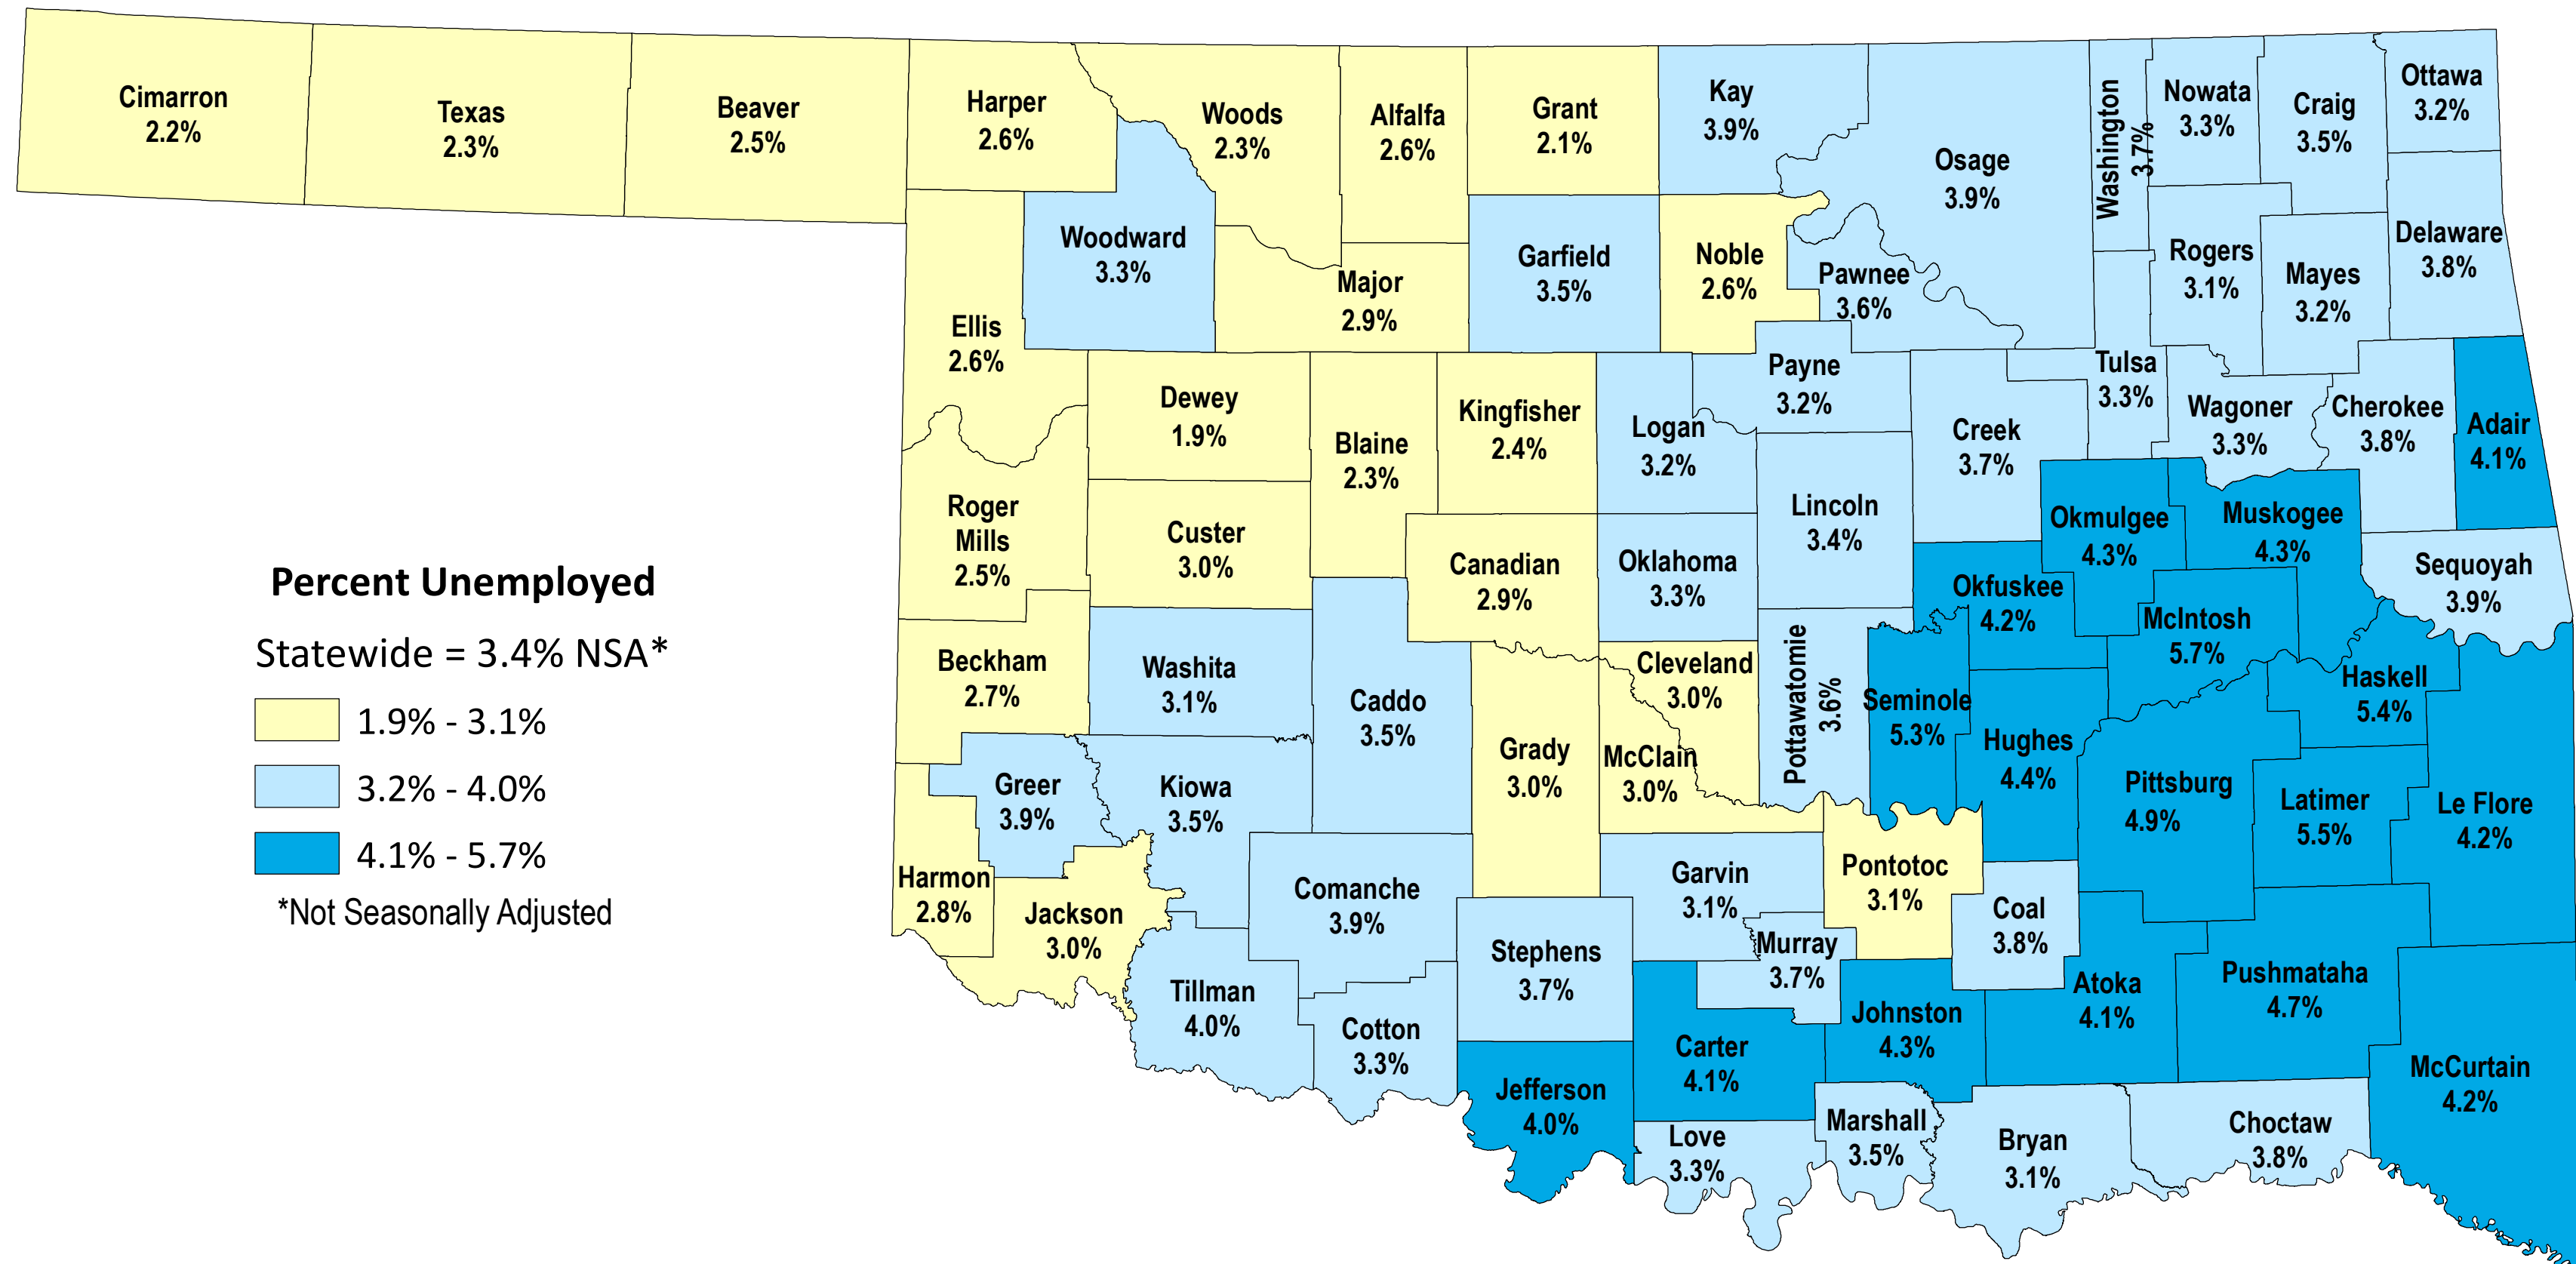

County Unemployment Rates, Not Seasonally Adjusted - December 2024

SOURCE: U.S. Department of Labor, Bureau of Labor Statistics, Local Area Unemployment Statistics (LAUS)

Rolling 12-Month Averages, January 2024 - December 2024

SOURCE: U.S. Department of Labor, Bureau of Labor Statistics, Local Area Unemployment Statistics (LAUS)

County Unemployment Rates, Over-the-Month Change

SOURCE: U.S. Department of Labor, Bureau of Labor Statistics, Local Area Unemployment Statistics (LAUS)