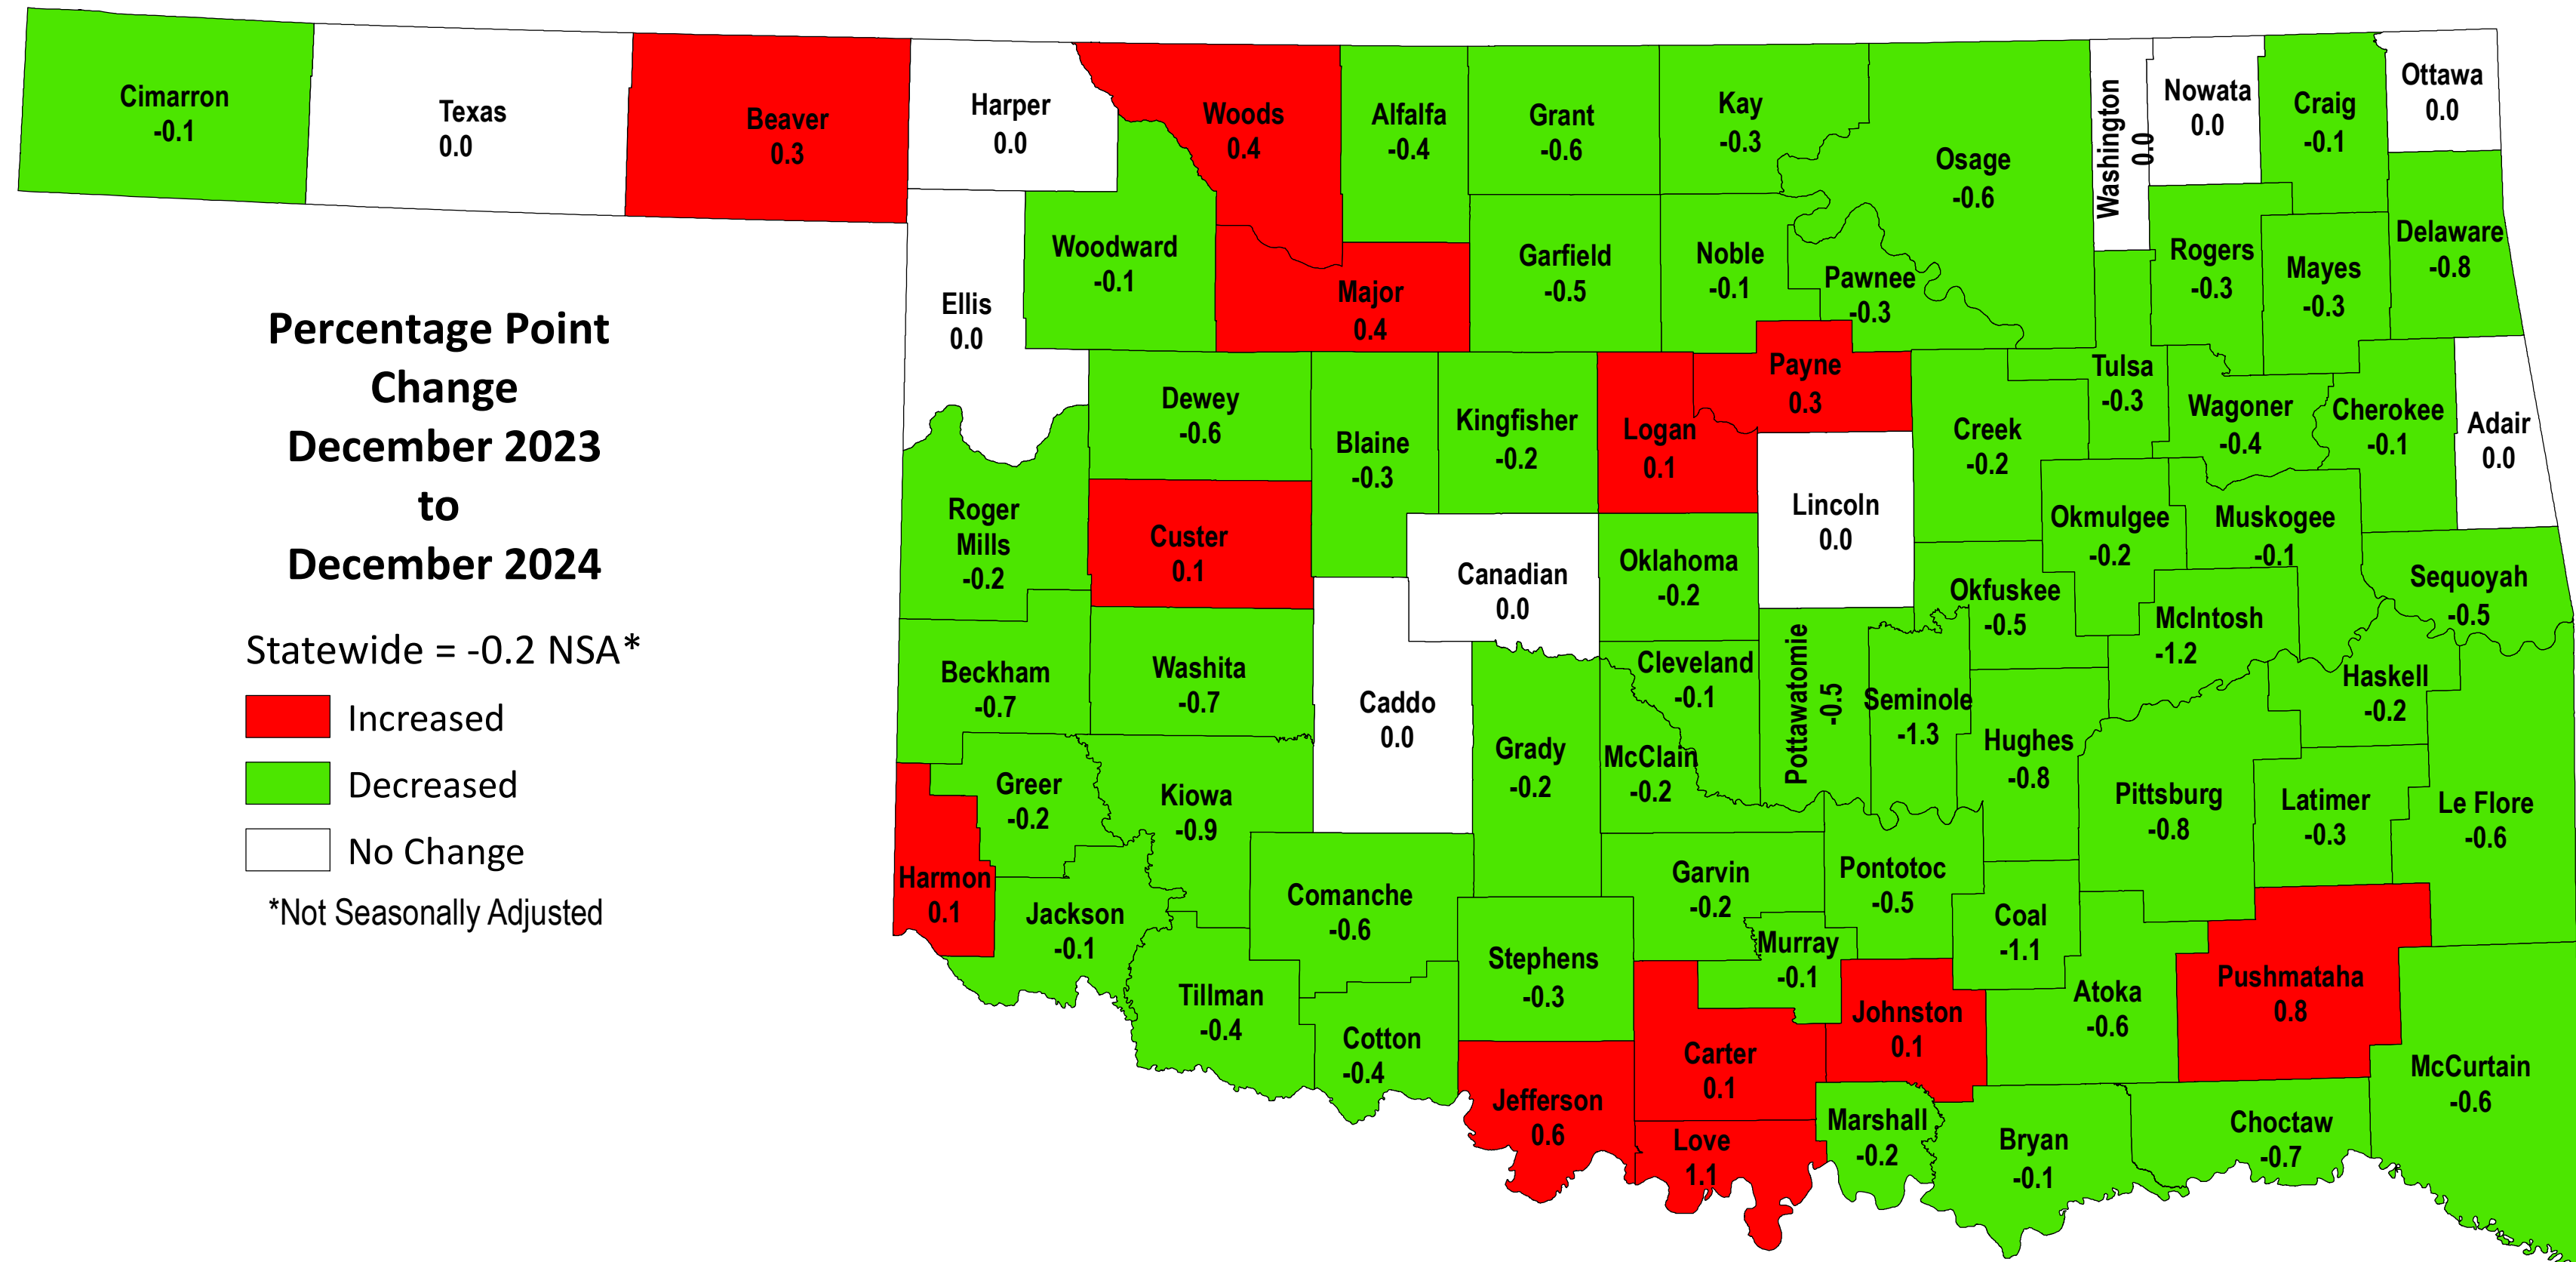

County Unemployment Rates, Over-the-Year Change

SOURCE: U.S. Department of Labor, Bureau of Labor Statistics, Local Area Unemployment Statistics (LAUS)