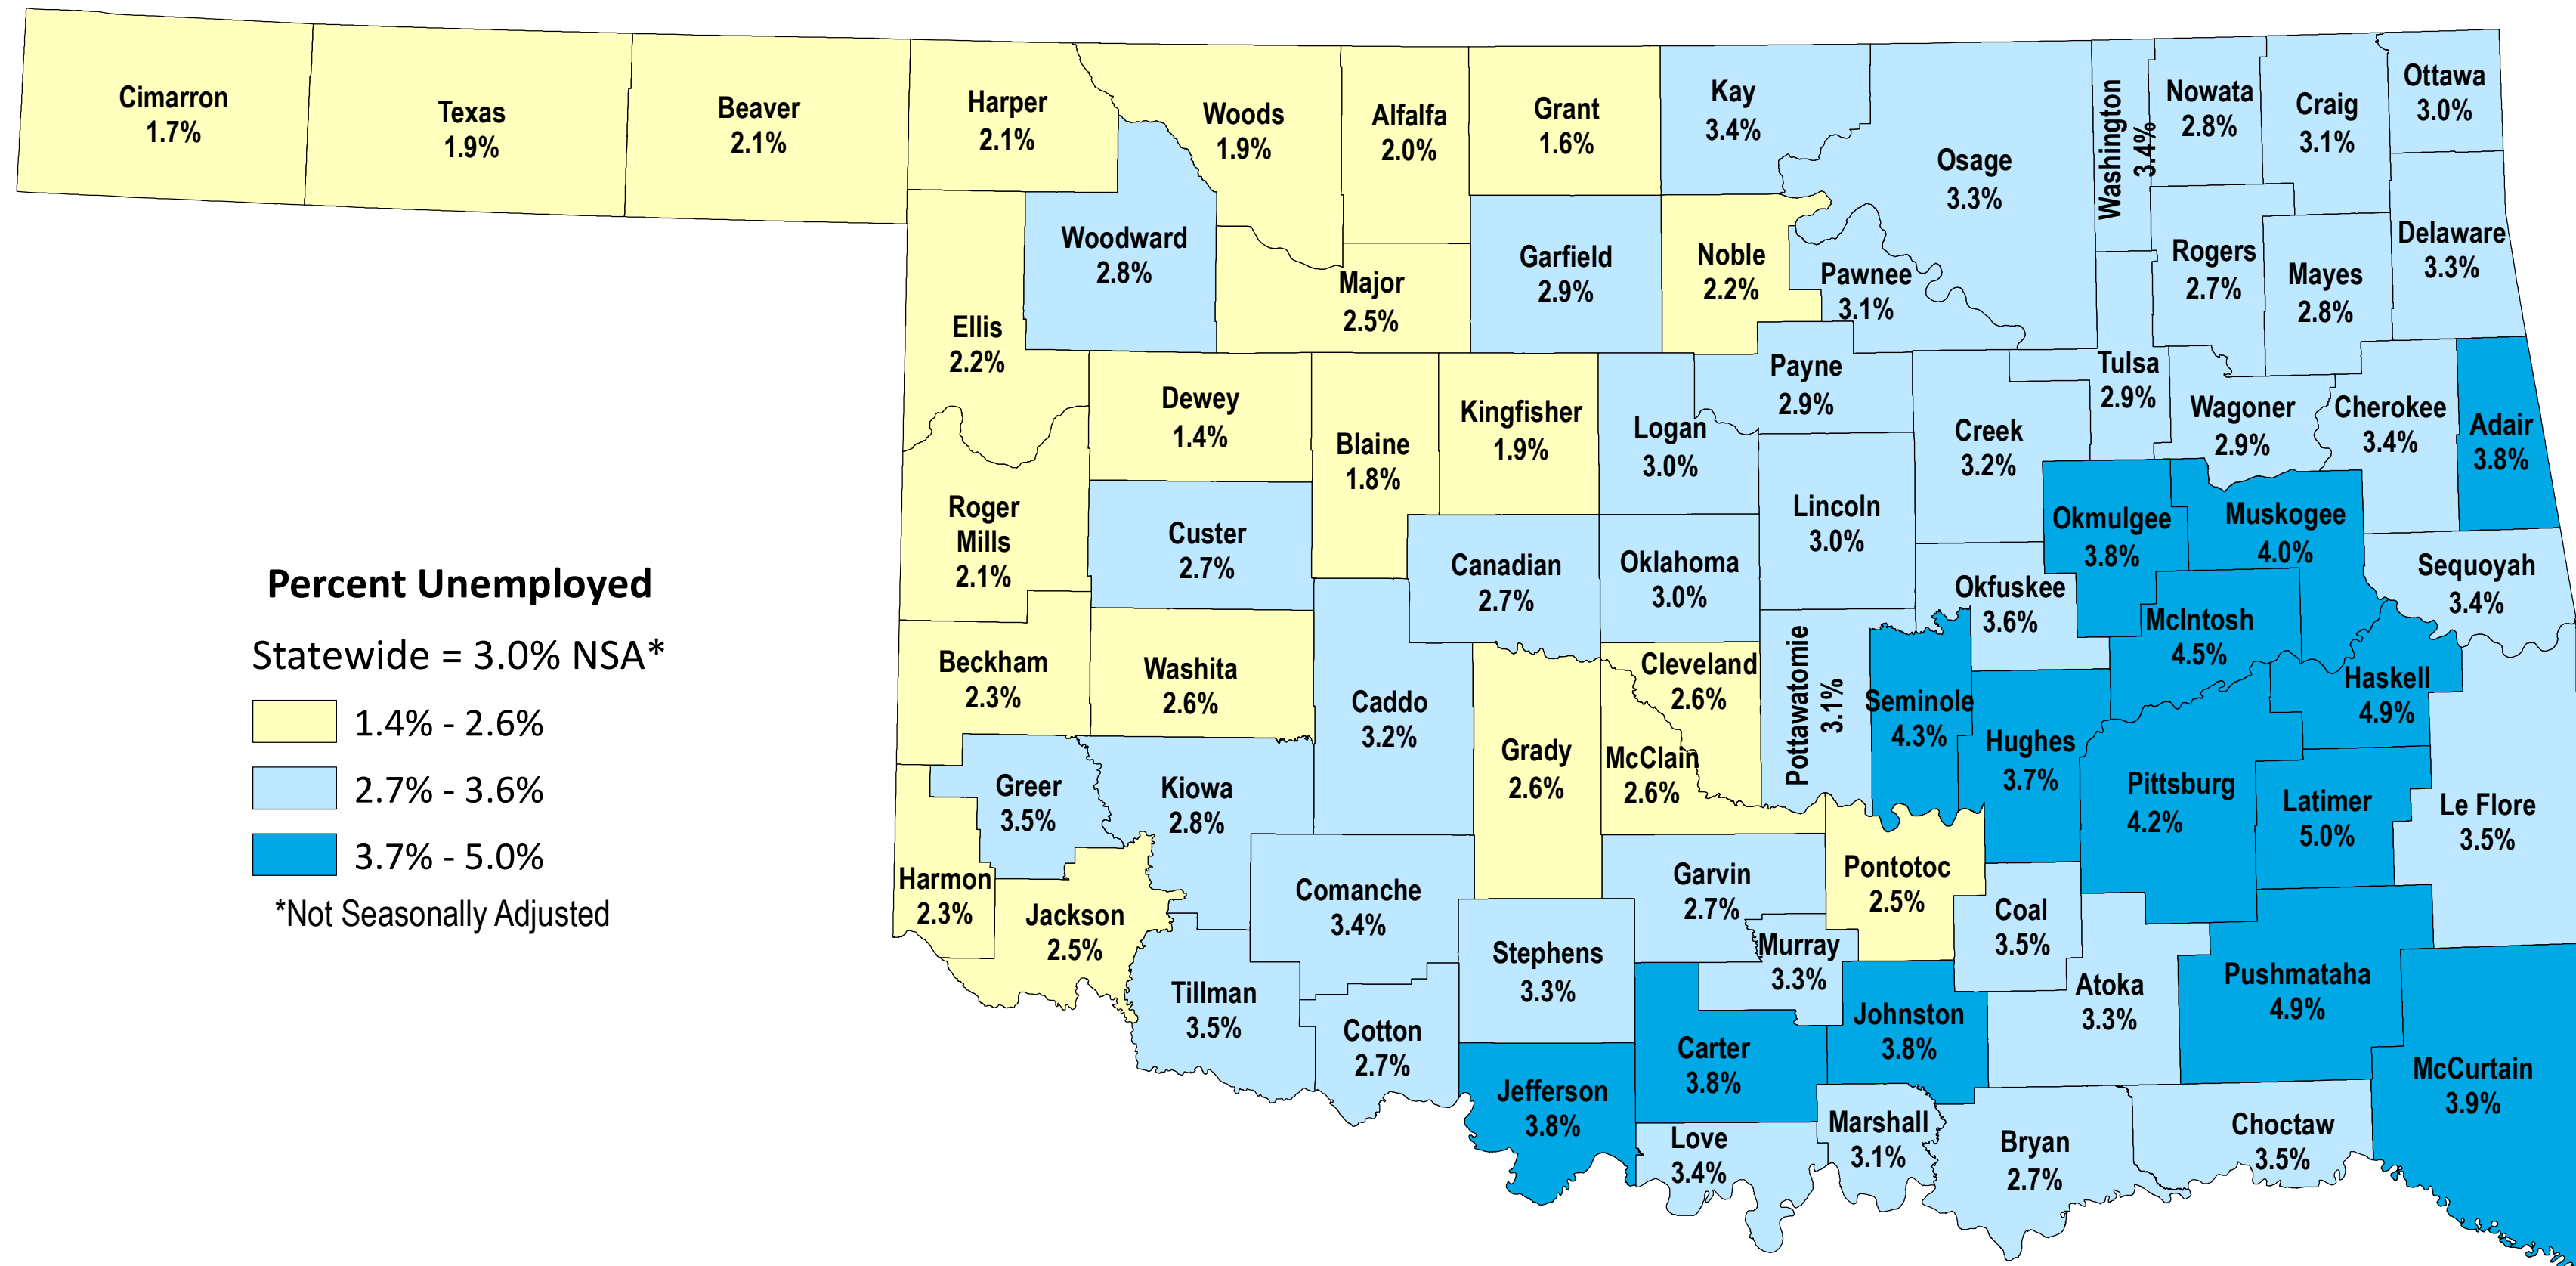

County Unemployment Rates, Not Seasonally Adjusted - December 2024

SOURCE: U.S. Department of Labor, Bureau of Labor Statistics, Local Area Unemployment Statistics (LAUS)

Rolling 12-Month Averages, January 2024 - December 2024

SOURCE: U.S. Department of Labor, Bureau of Labor Statistics, Local Area Unemployment Statistics (LAUS)

County Unemployment Rates, Over-the-Month Change

SOURCE: U.S. Department of Labor, Bureau of Labor Statistics, Local Area Unemployment Statistics (LAUS)