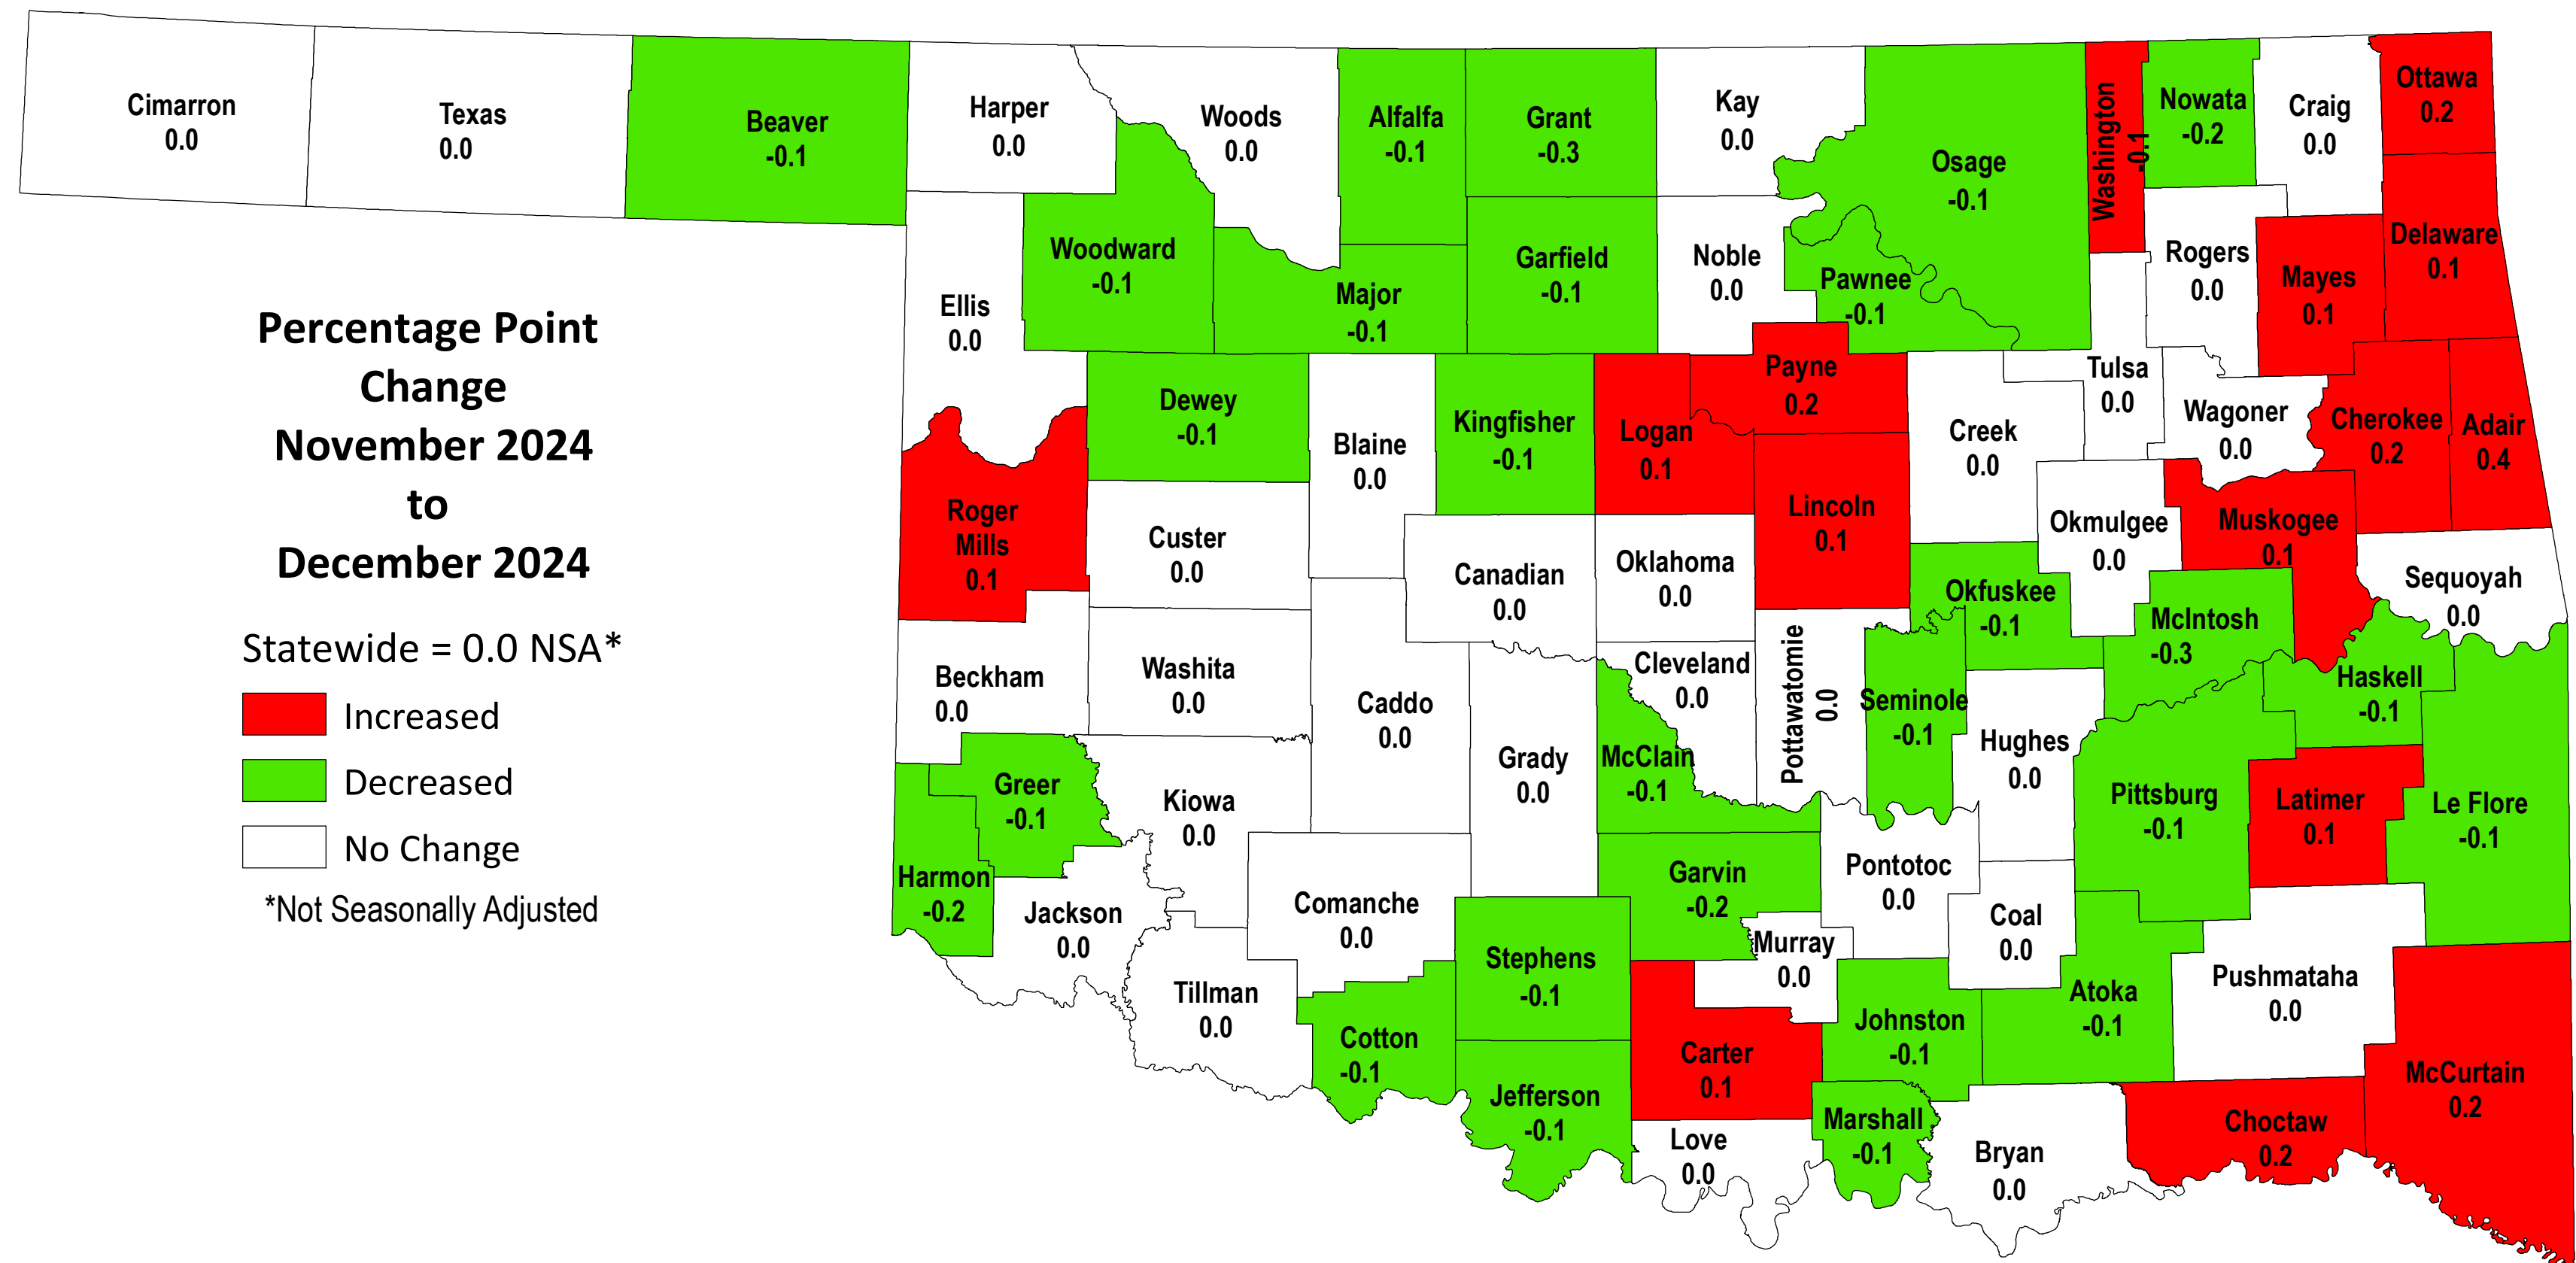

County Unemployment Rates, Not Seasonally Adjusted - December 2024

SOURCE: U.S. Department of Labor, Bureau of Labor Statistics, Local Area Unemployment Statistics (LAUS)

Rolling 12-Month Averages, January 2024 - December 2024

SOURCE: U.S. Department of Labor, Bureau of Labor Statistics, Local Area Unemployment Statistics (LAUS)

County Unemployment Rates, Over-the-Month Change

SOURCE: U.S. Department of Labor, Bureau of Labor Statistics, Local Area Unemployment Statistics (LAUS)