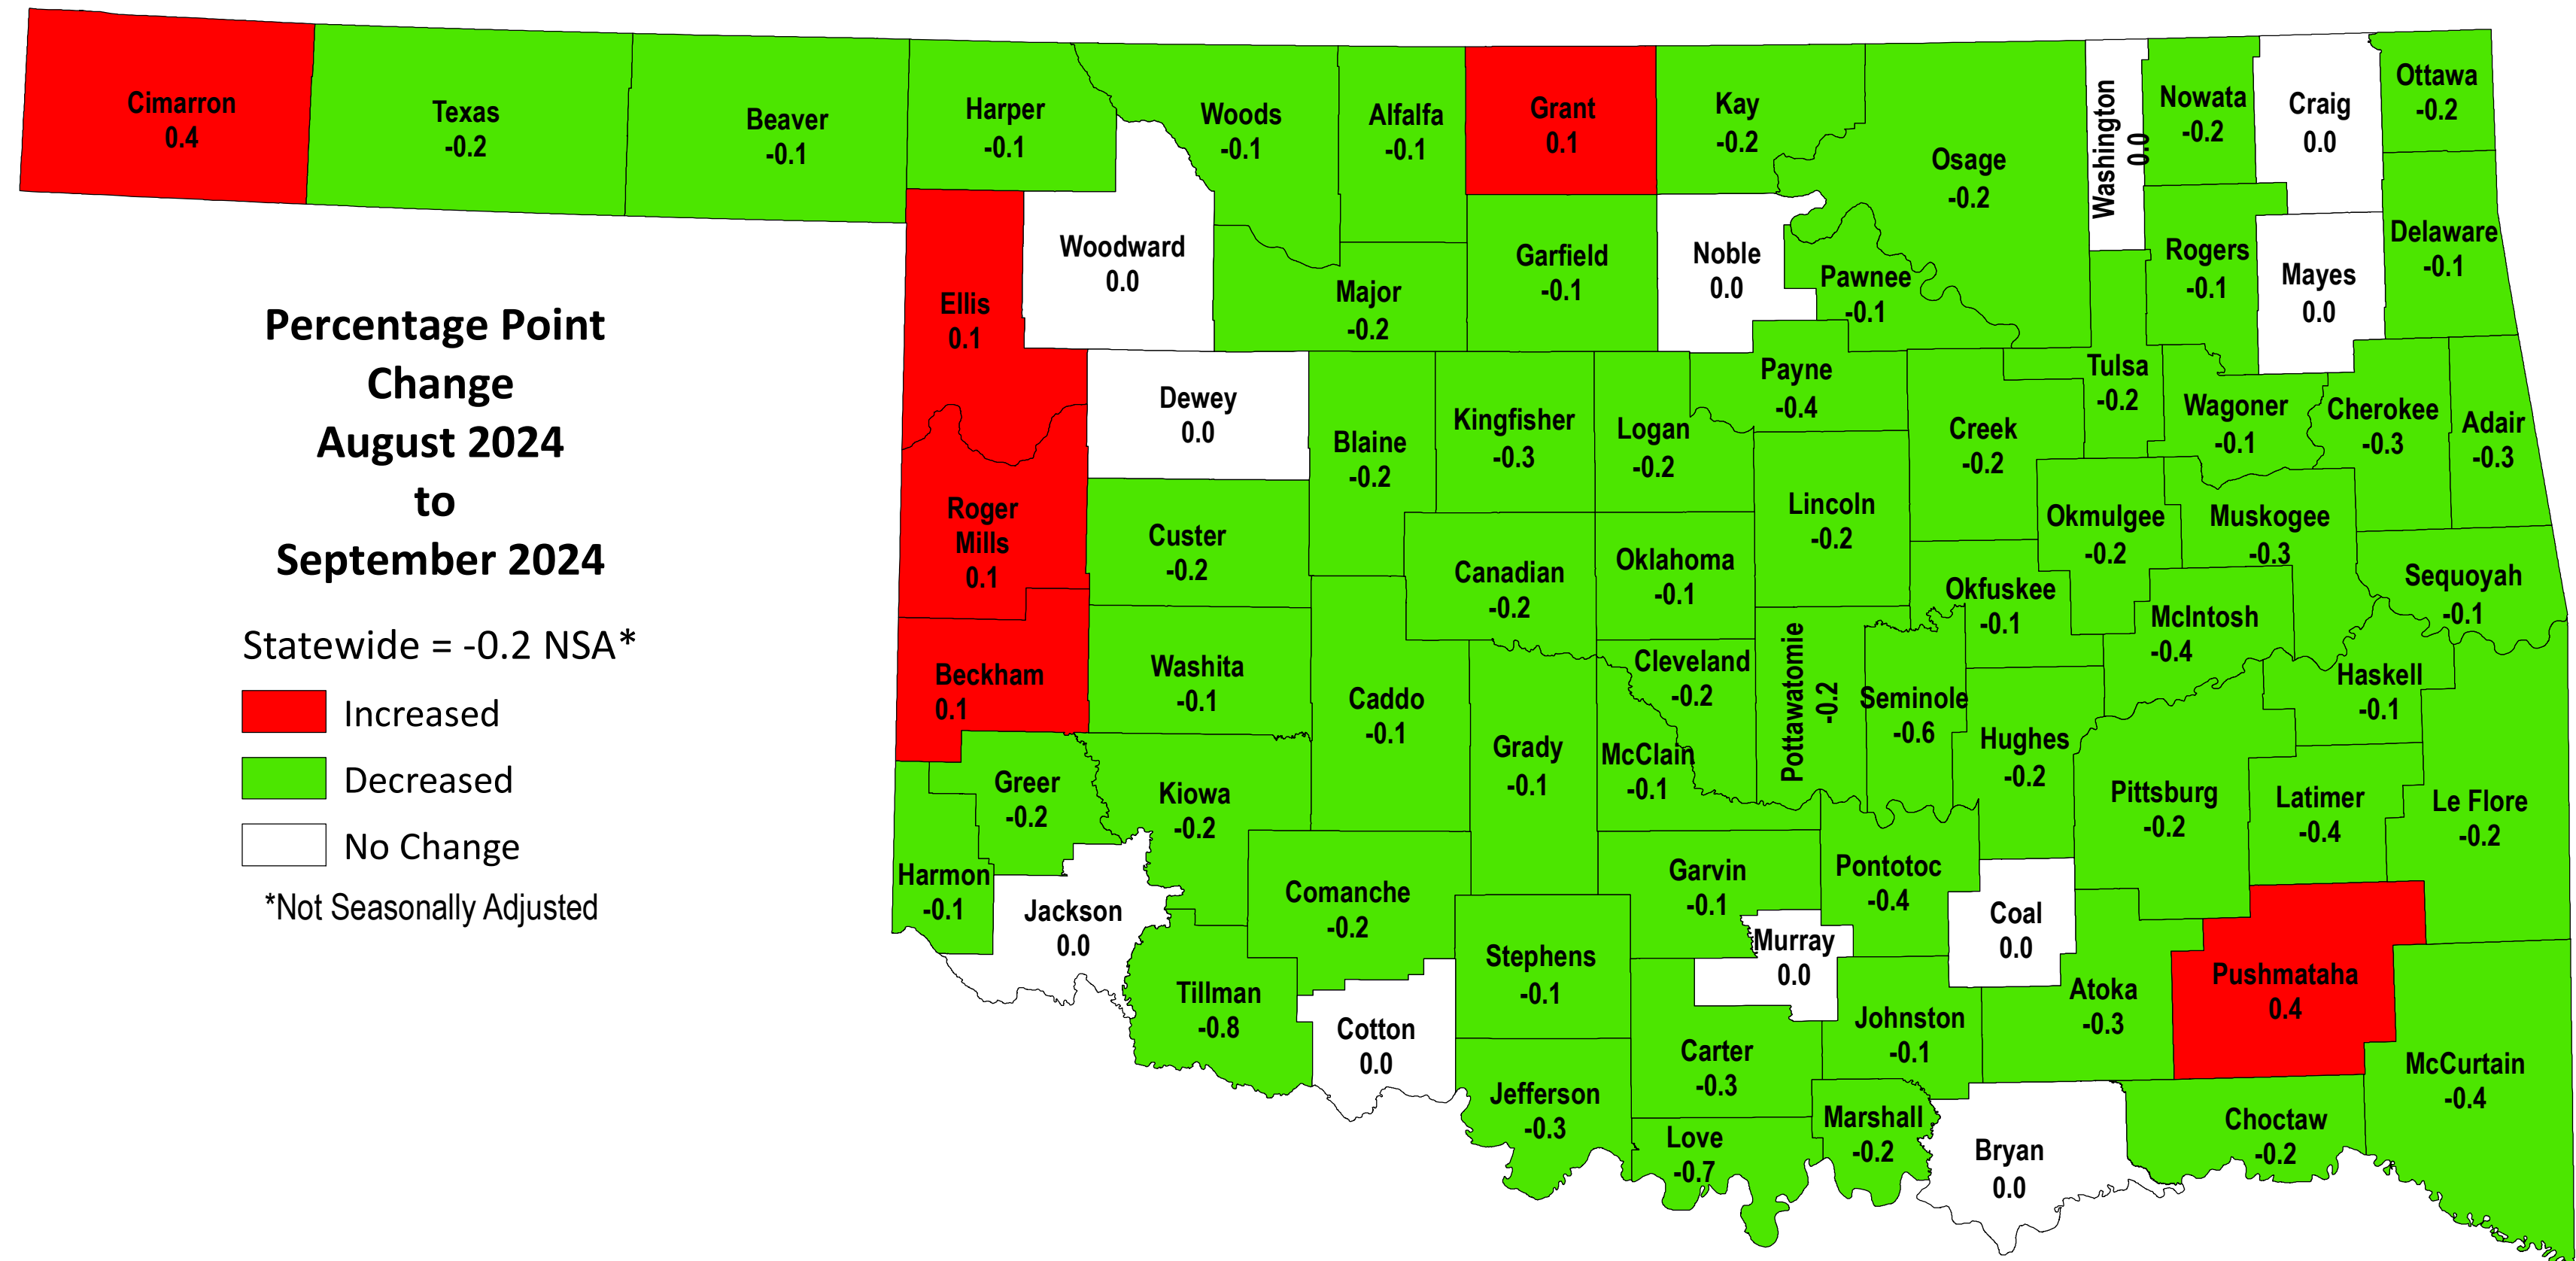

County Unemployment Rates, Not Seasonally Adjusted - September 2024

SOURCE: U.S. Department of Labor, Bureau of Labor Statistics, Local Area Unemployment Statistics (LAUS)

Rolling 12-Month Averages, October 2023 - September 2024

SOURCE: U.S. Department of Labor, Bureau of Labor Statistics, Local Area Unemployment Statistics (LAUS)

County Unemployment Rates, Over-the-Month Change

SOURCE: U.S. Department of Labor, Bureau of Labor Statistics, Local Area Unemployment Statistics (LAUS)