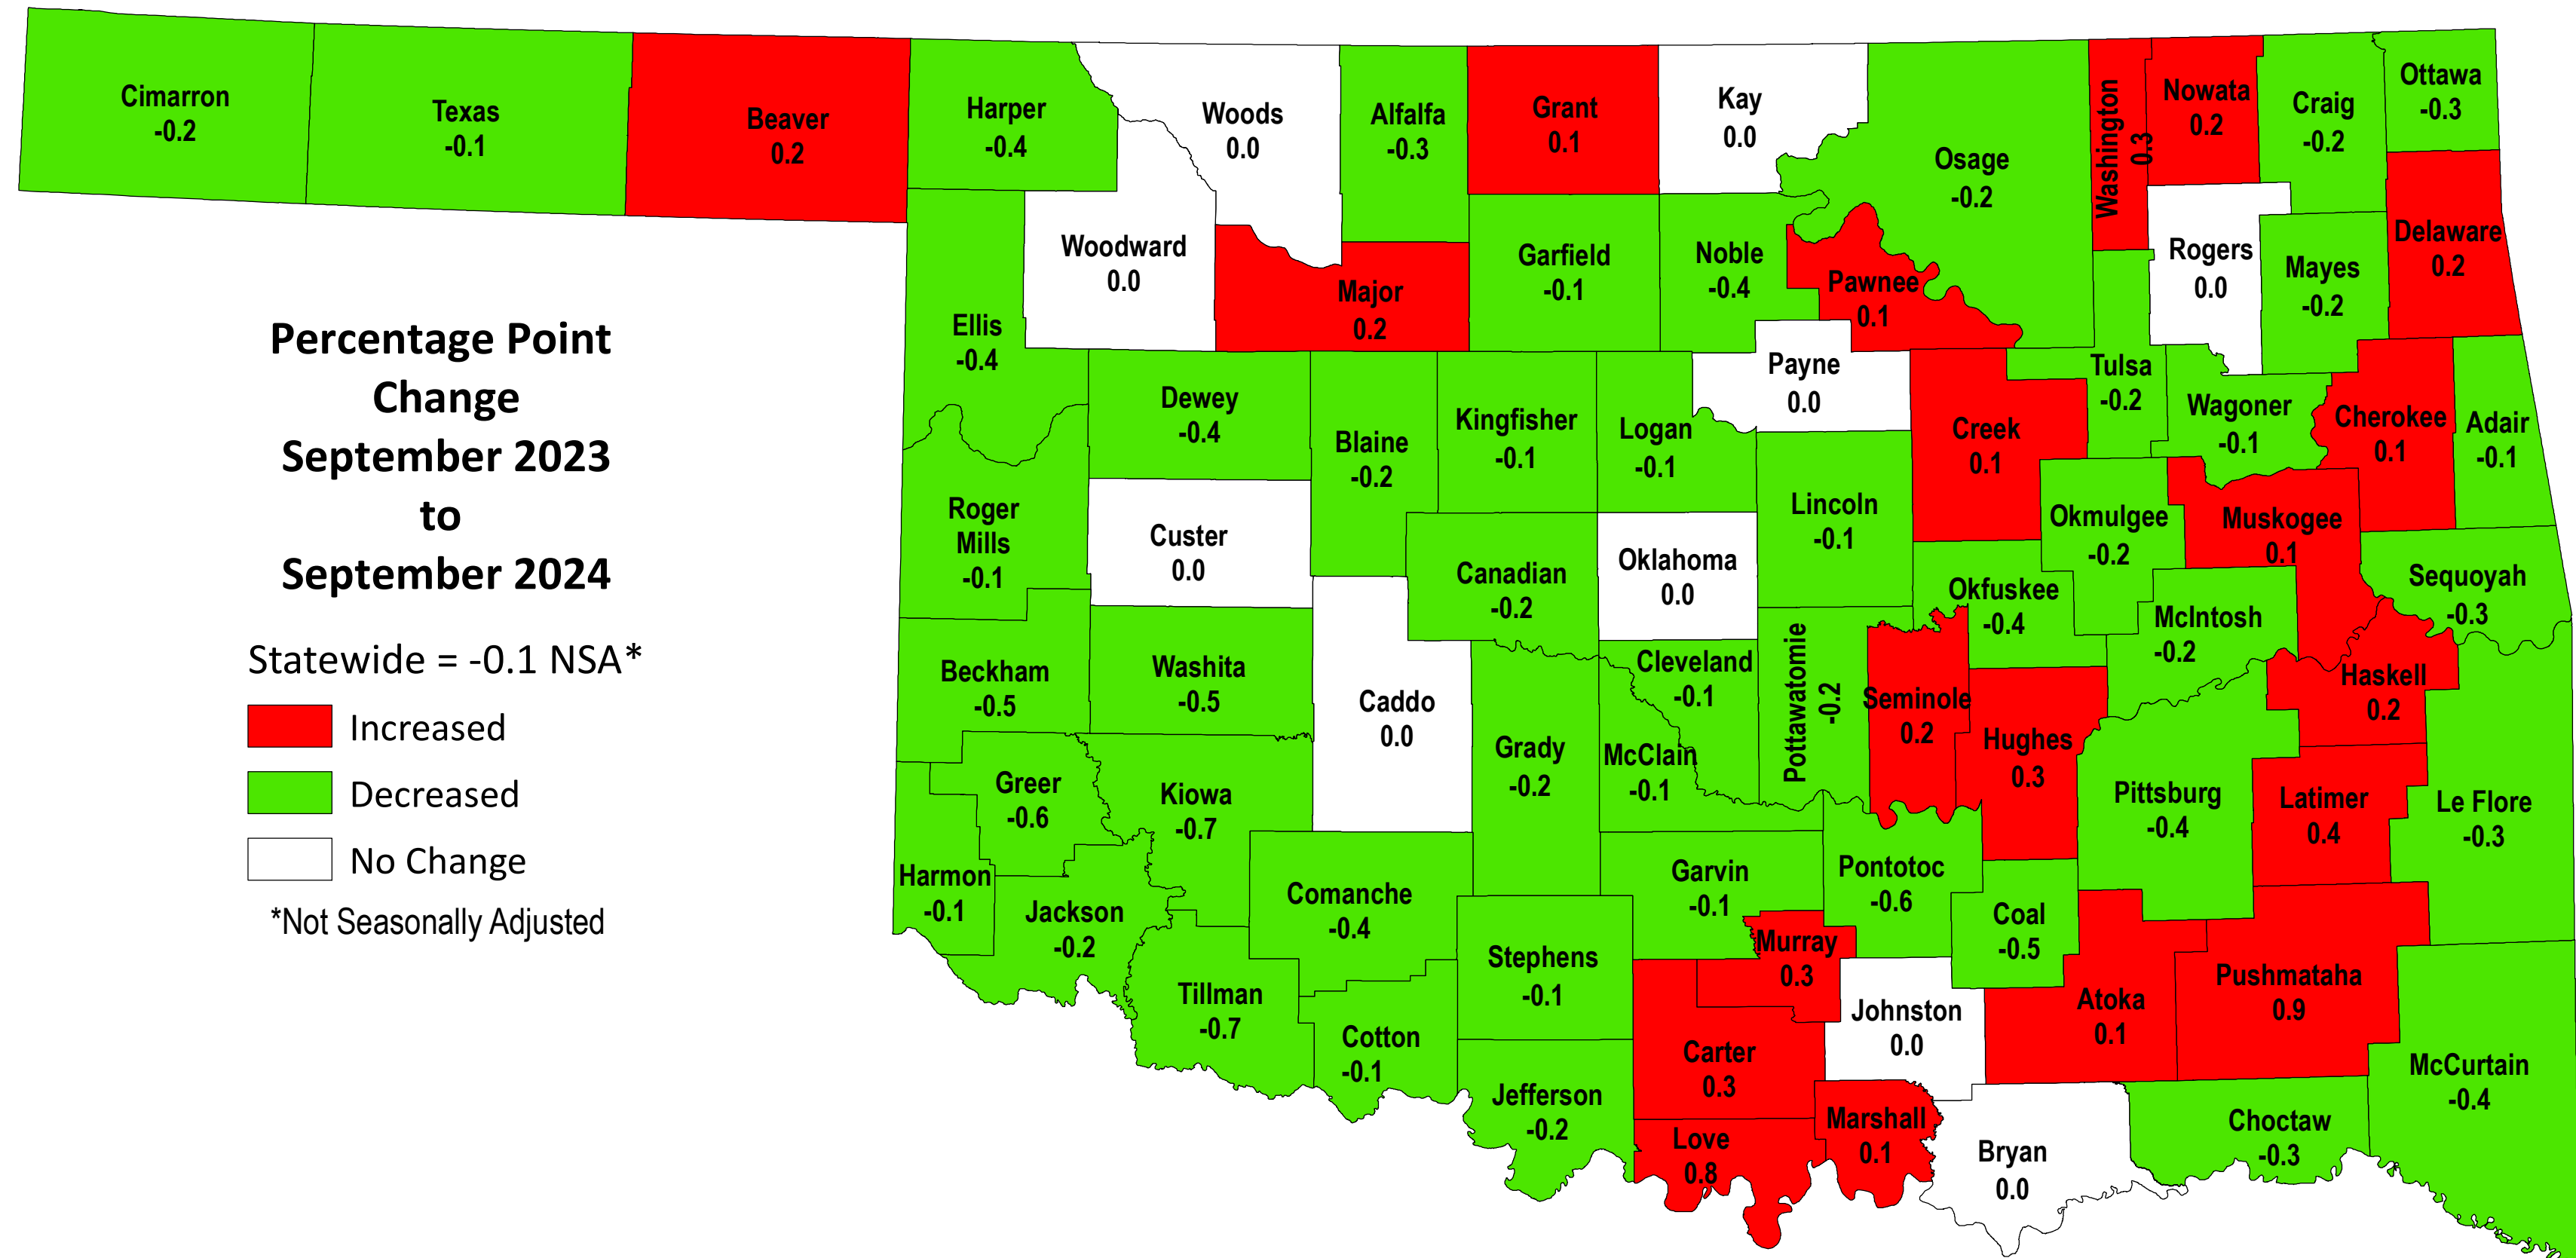

County Unemployment Rates, Over-the-Year Change

SOURCE: U.S. Department of Labor, Bureau of Labor Statistics, Local Area Unemployment Statistics (LAUS)