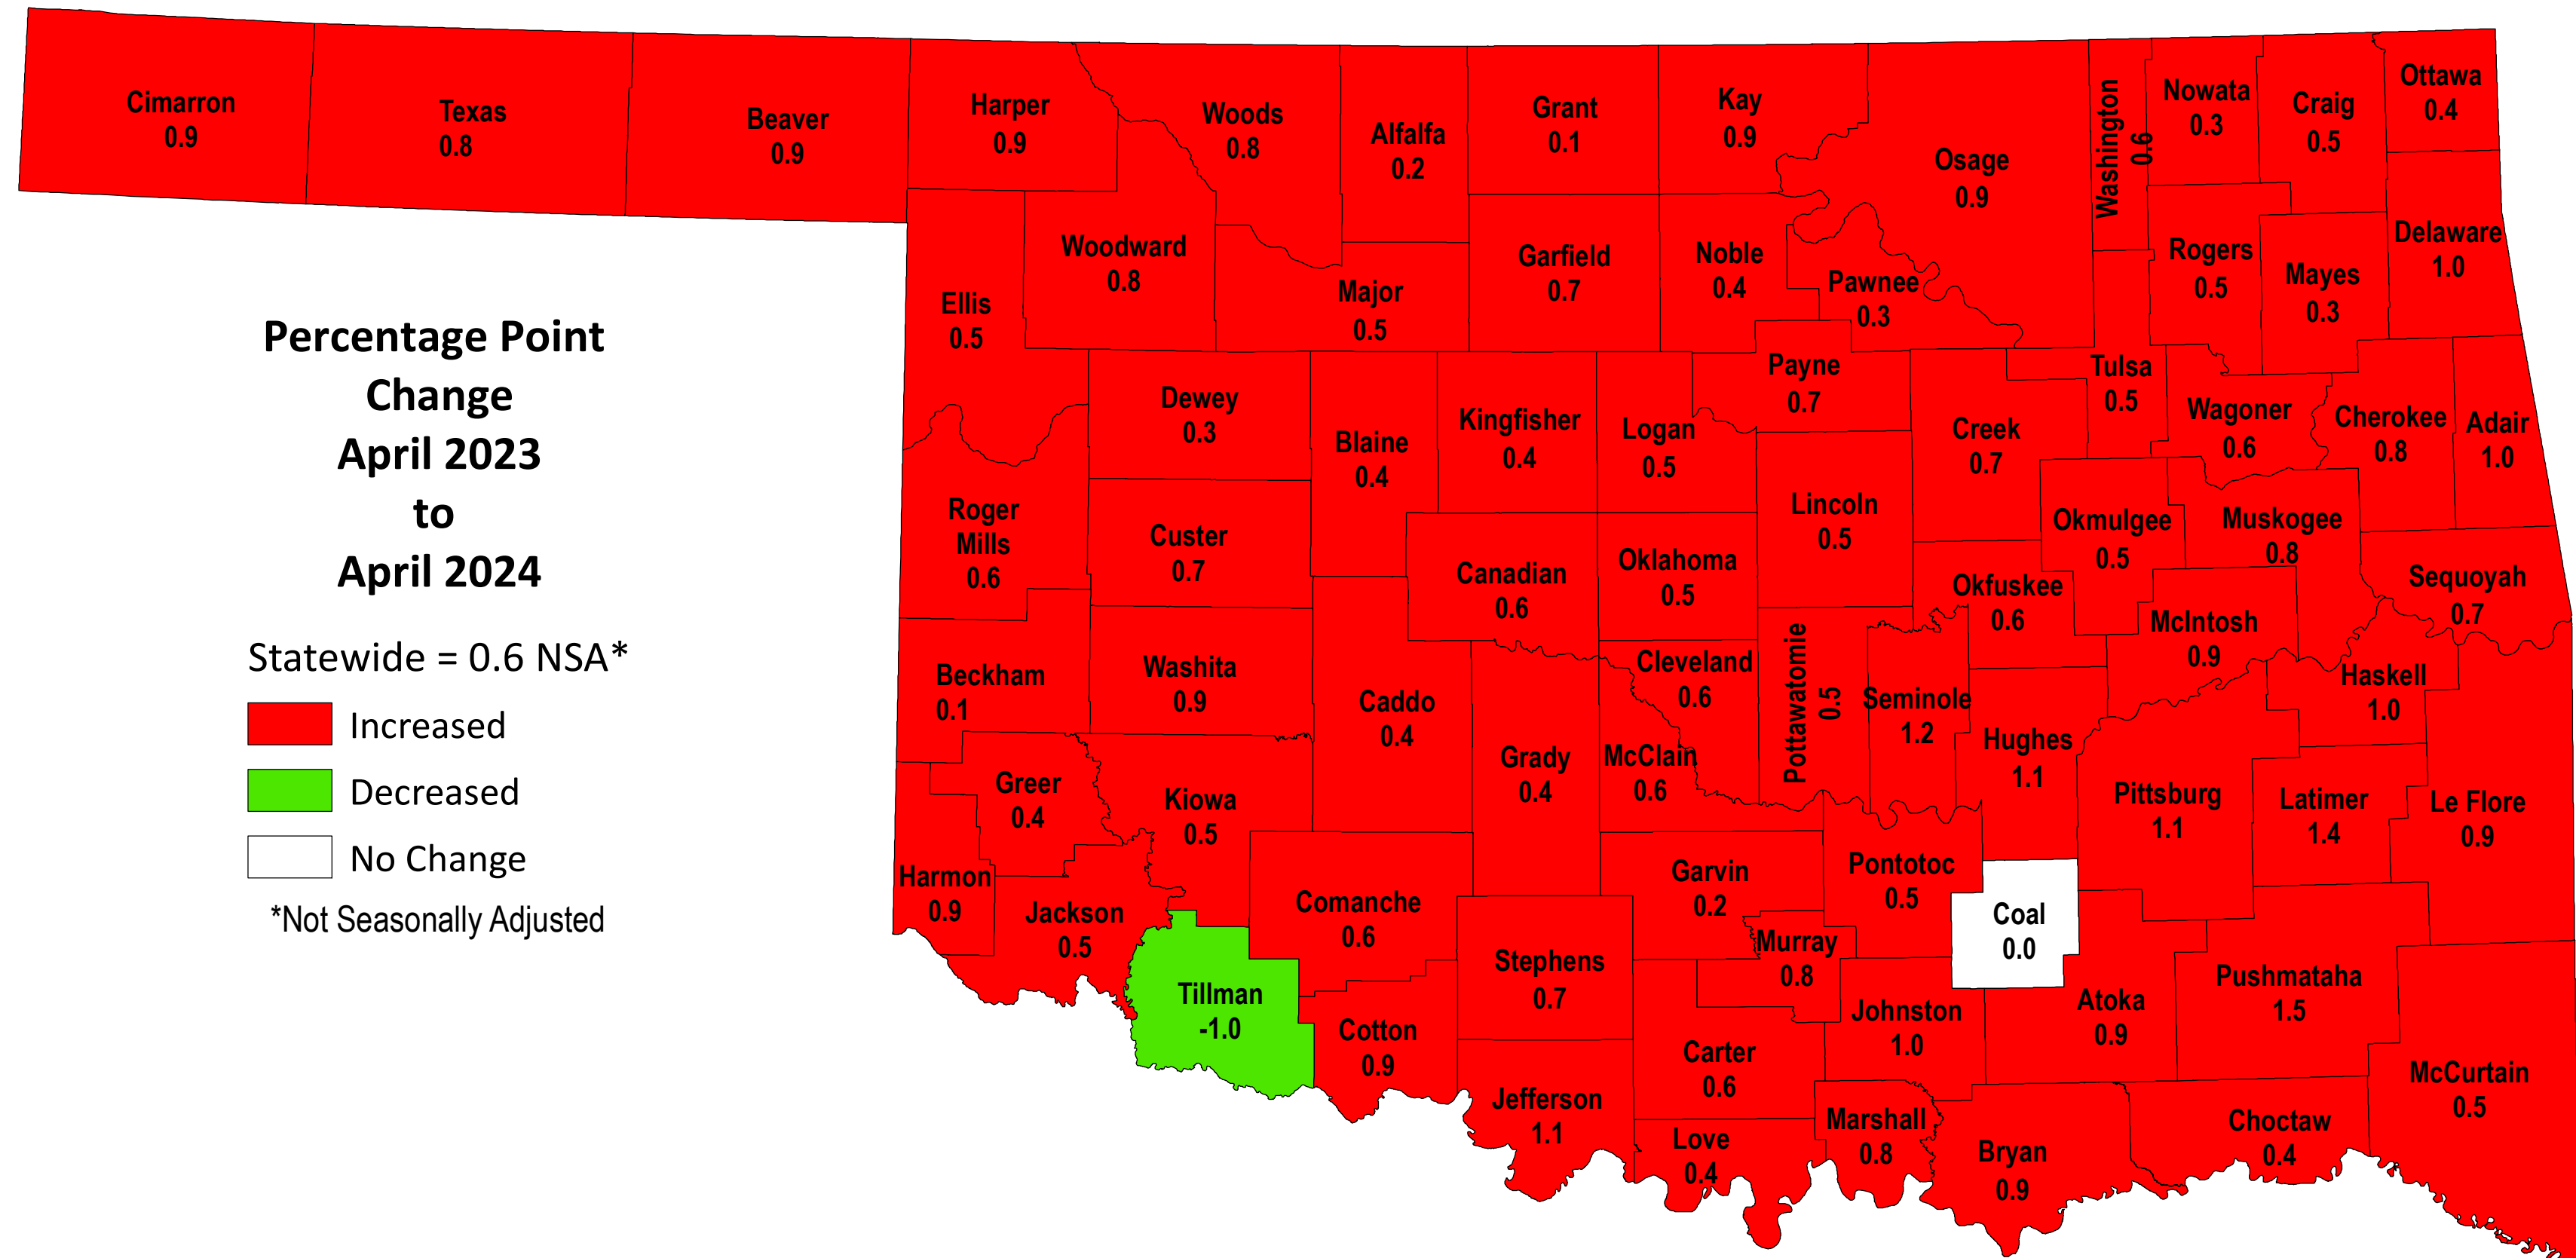

County Unemployment Rates, Over-the-Year Change

SOURCE: U.S. Department of Labor, Bureau of Labor Statistics, Local Area Unemployment Statistics (LAUS)