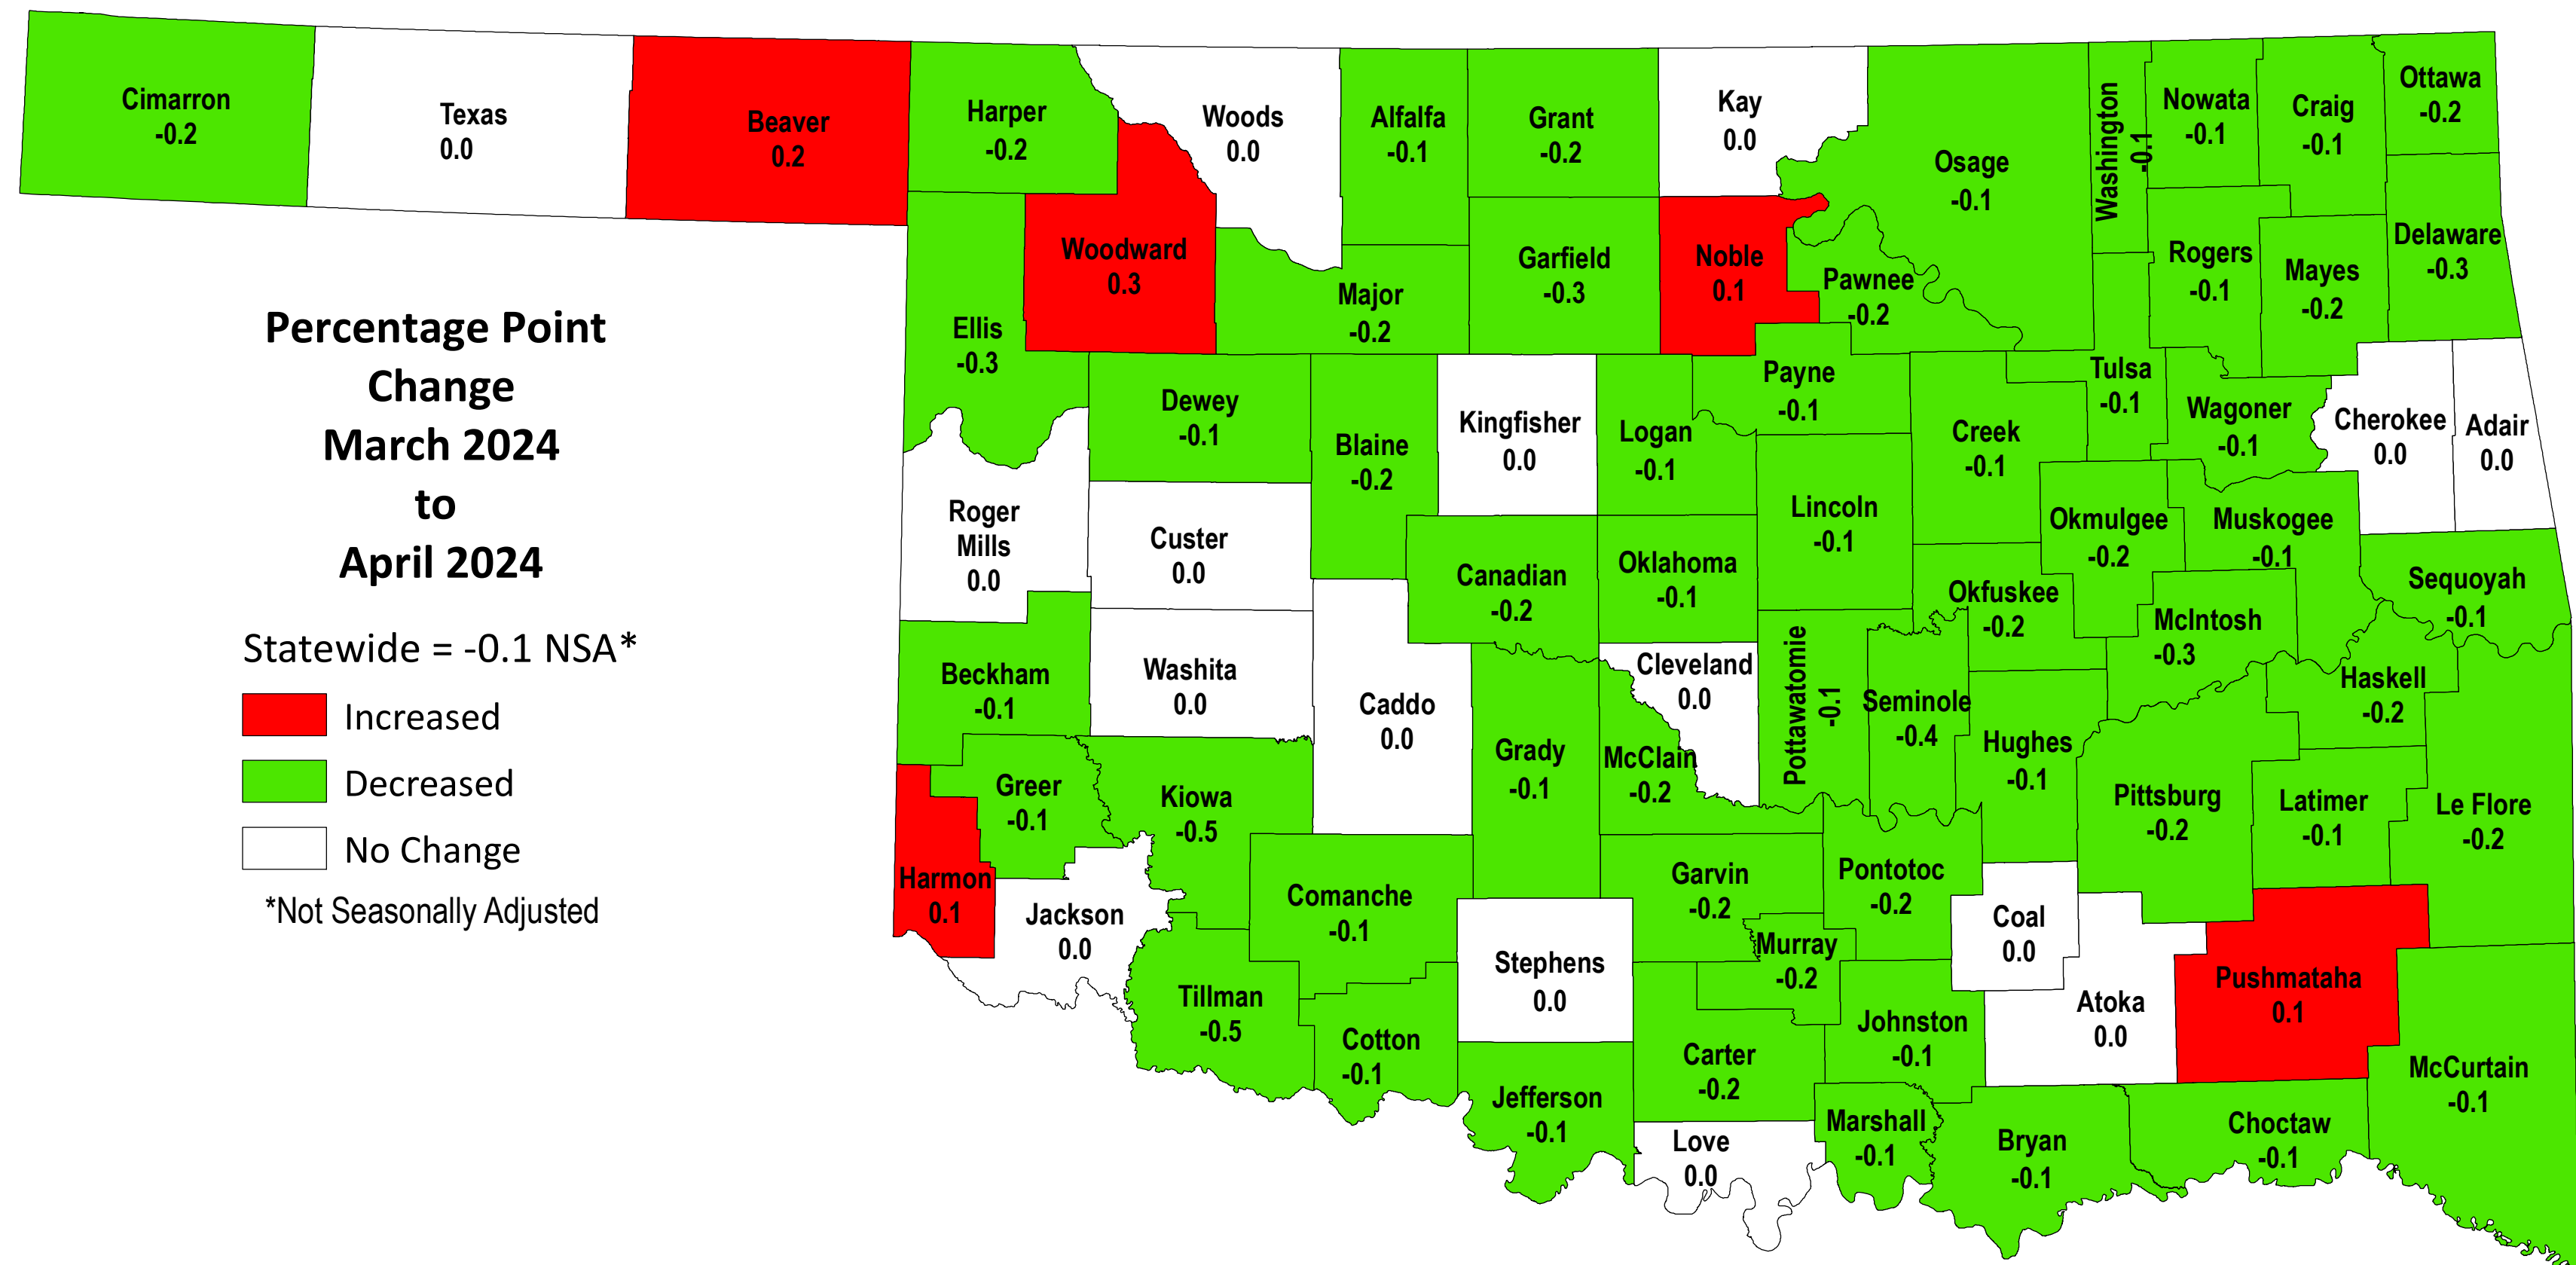

County Unemployment Rates, Not Seasonally Adjusted - April 2024

SOURCE: U.S. Department of Labor, Bureau of Labor Statistics, Local Area Unemployment Statistics (LAUS)

Rolling 12-Month Averages, May 2023 - April 2024

SOURCE: U.S. Department of Labor, Bureau of Labor Statistics, Local Area Unemployment Statistics (LAUS)

County Unemployment Rates, Over-the-Month Change

SOURCE: U.S. Department of Labor, Bureau of Labor Statistics, Local Area Unemployment Statistics (LAUS)