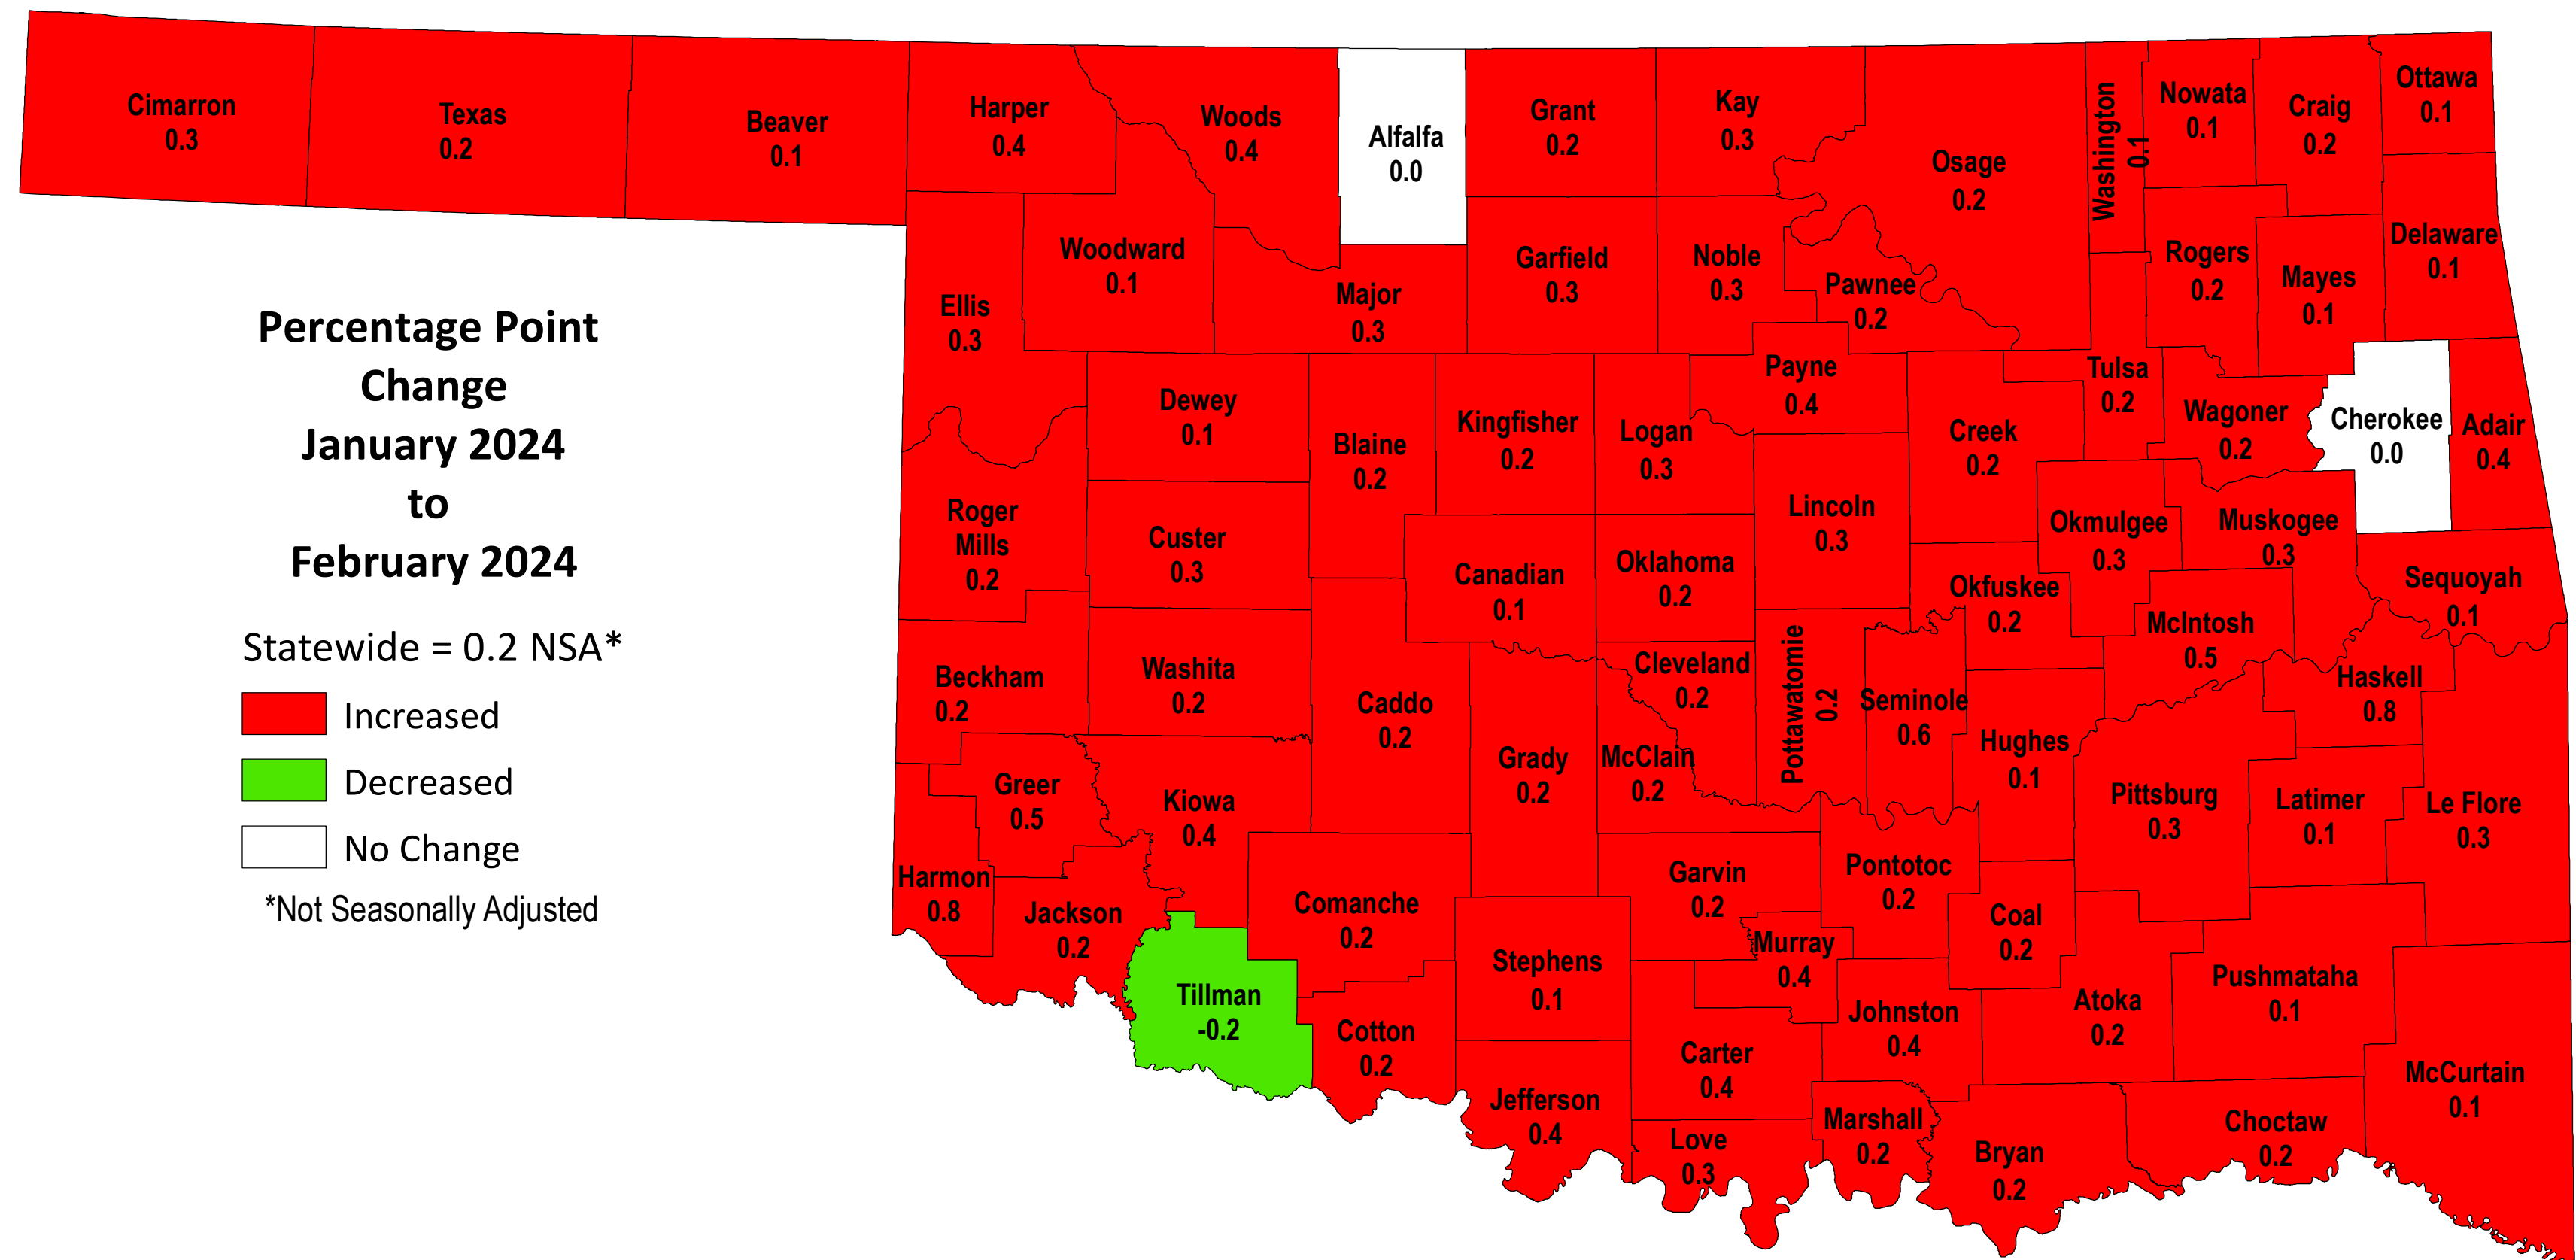

County Unemployment Rates, Not Seasonally Adjusted - February 2024

SOURCE: U.S. Department of Labor, Bureau of Labor Statistics, Local Area Unemployment Statistics (LAUS)

Rolling 12-Month Averages, March 2023 - February 2024

SOURCE: U.S. Department of Labor, Bureau of Labor Statistics, Local Area Unemployment Statistics (LAUS)

County Unemployment Rates, Over-the-Month Change

SOURCE: U.S. Department of Labor, Bureau of Labor Statistics, Local Area Unemployment Statistics (LAUS)