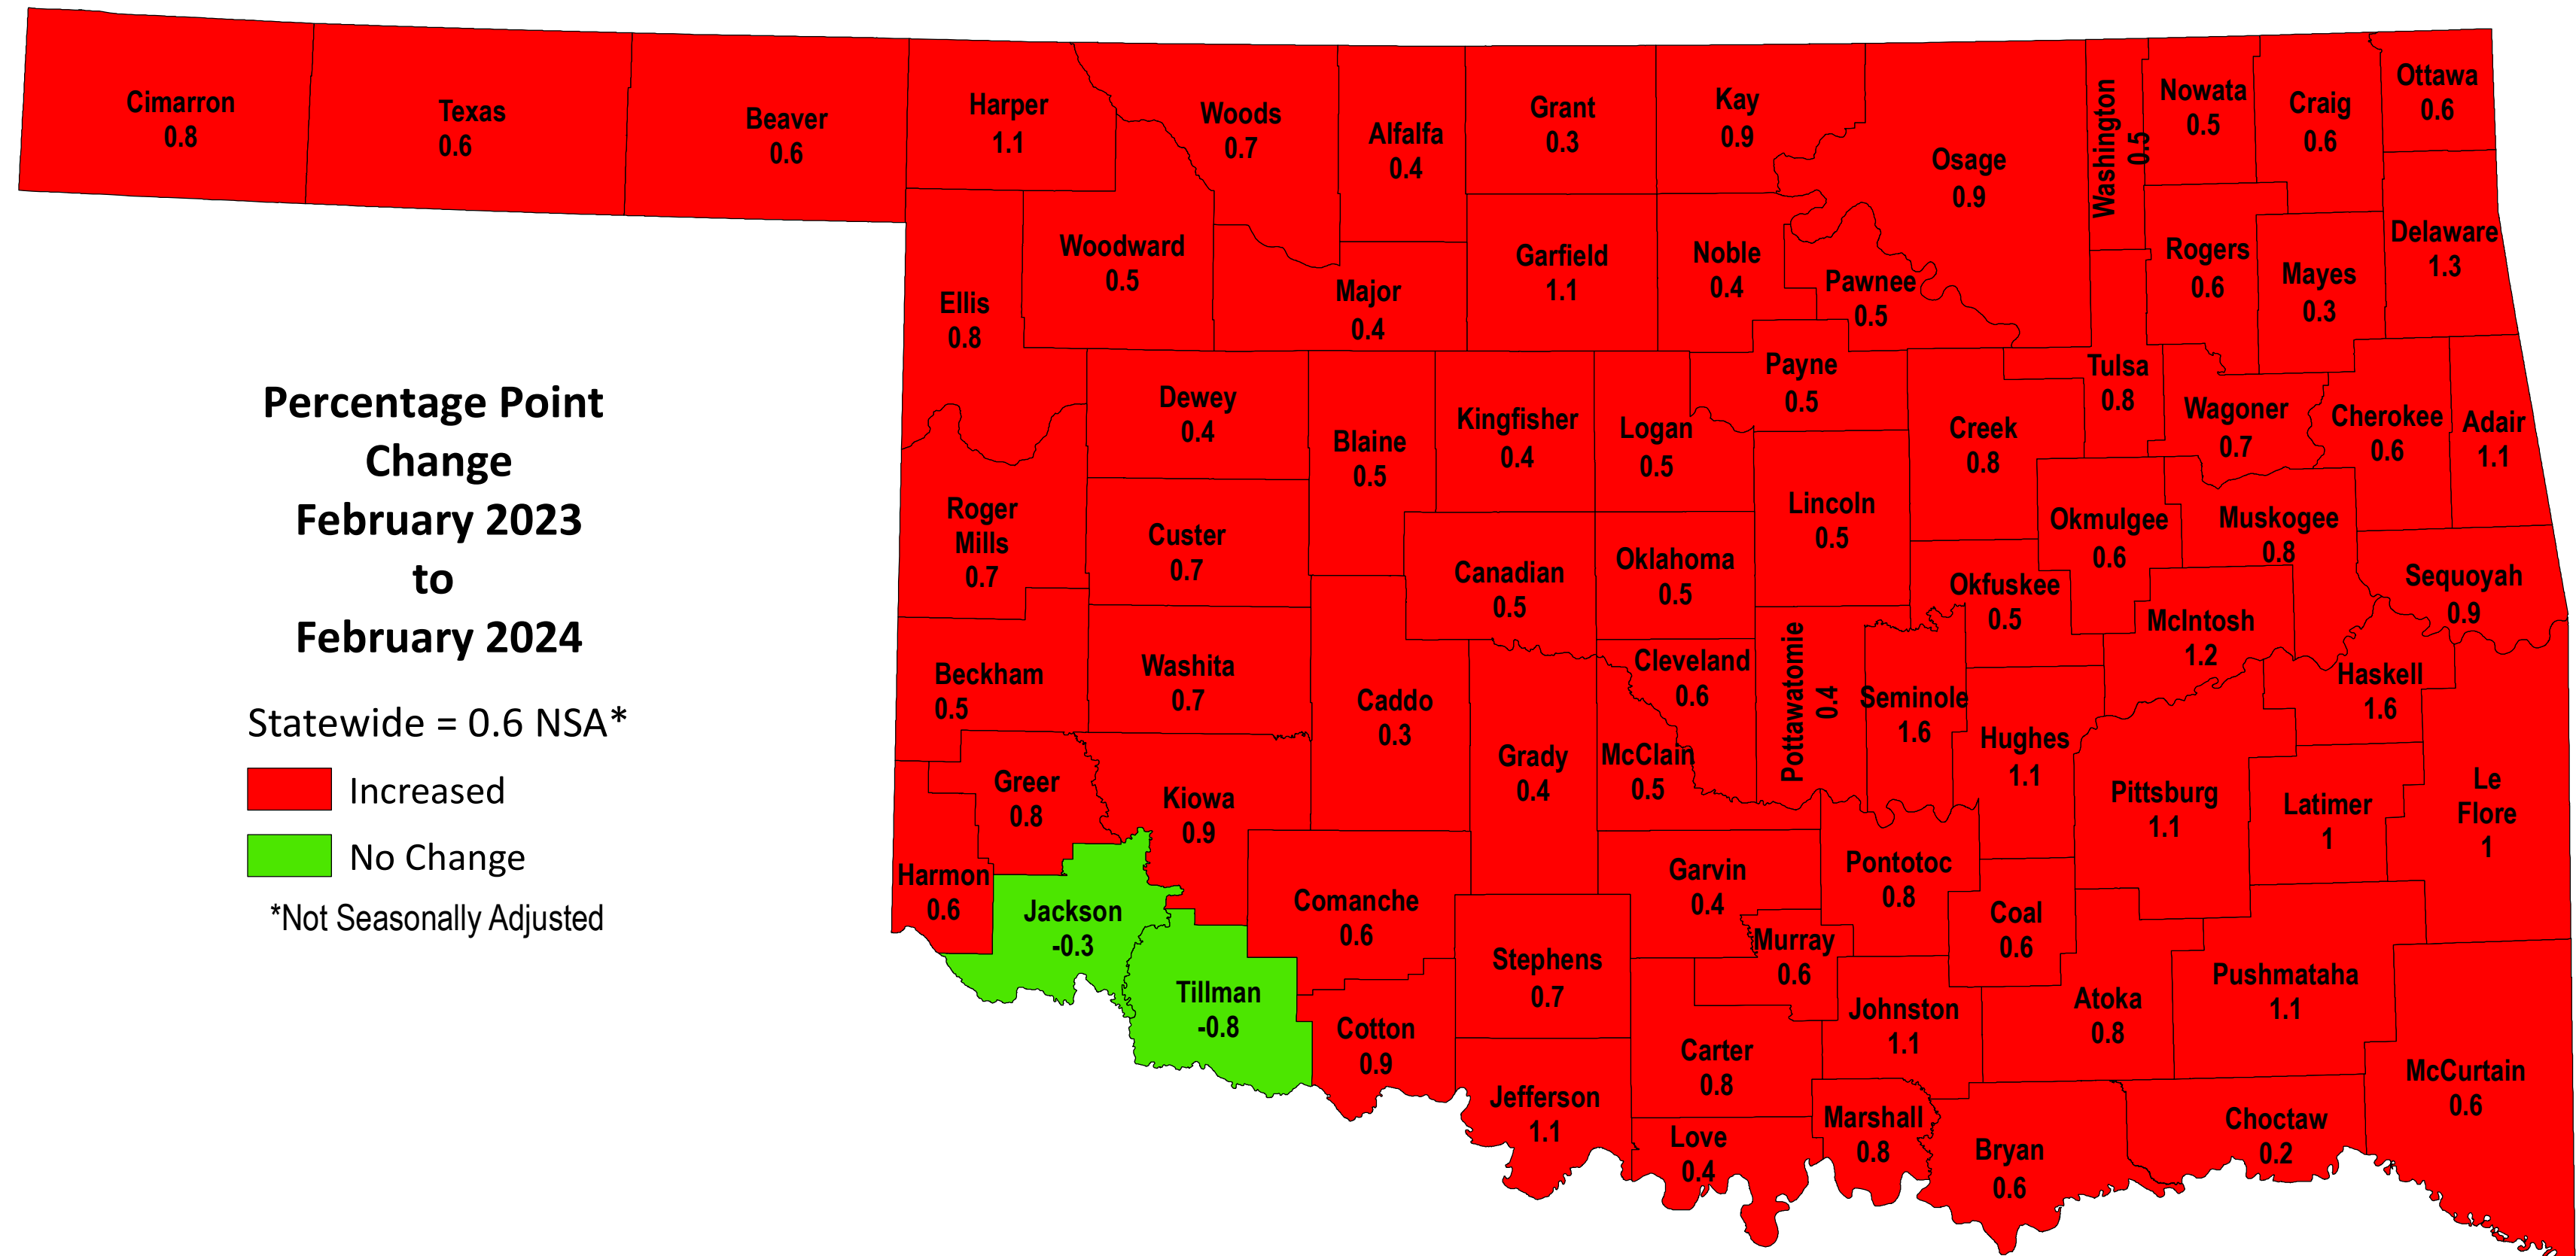

County Unemployment Rates, Over-the-Year Change

SOURCE: U.S. Department of Labor, Bureau of Labor Statistics, Local Area Unemployment Statistics (LAUS)