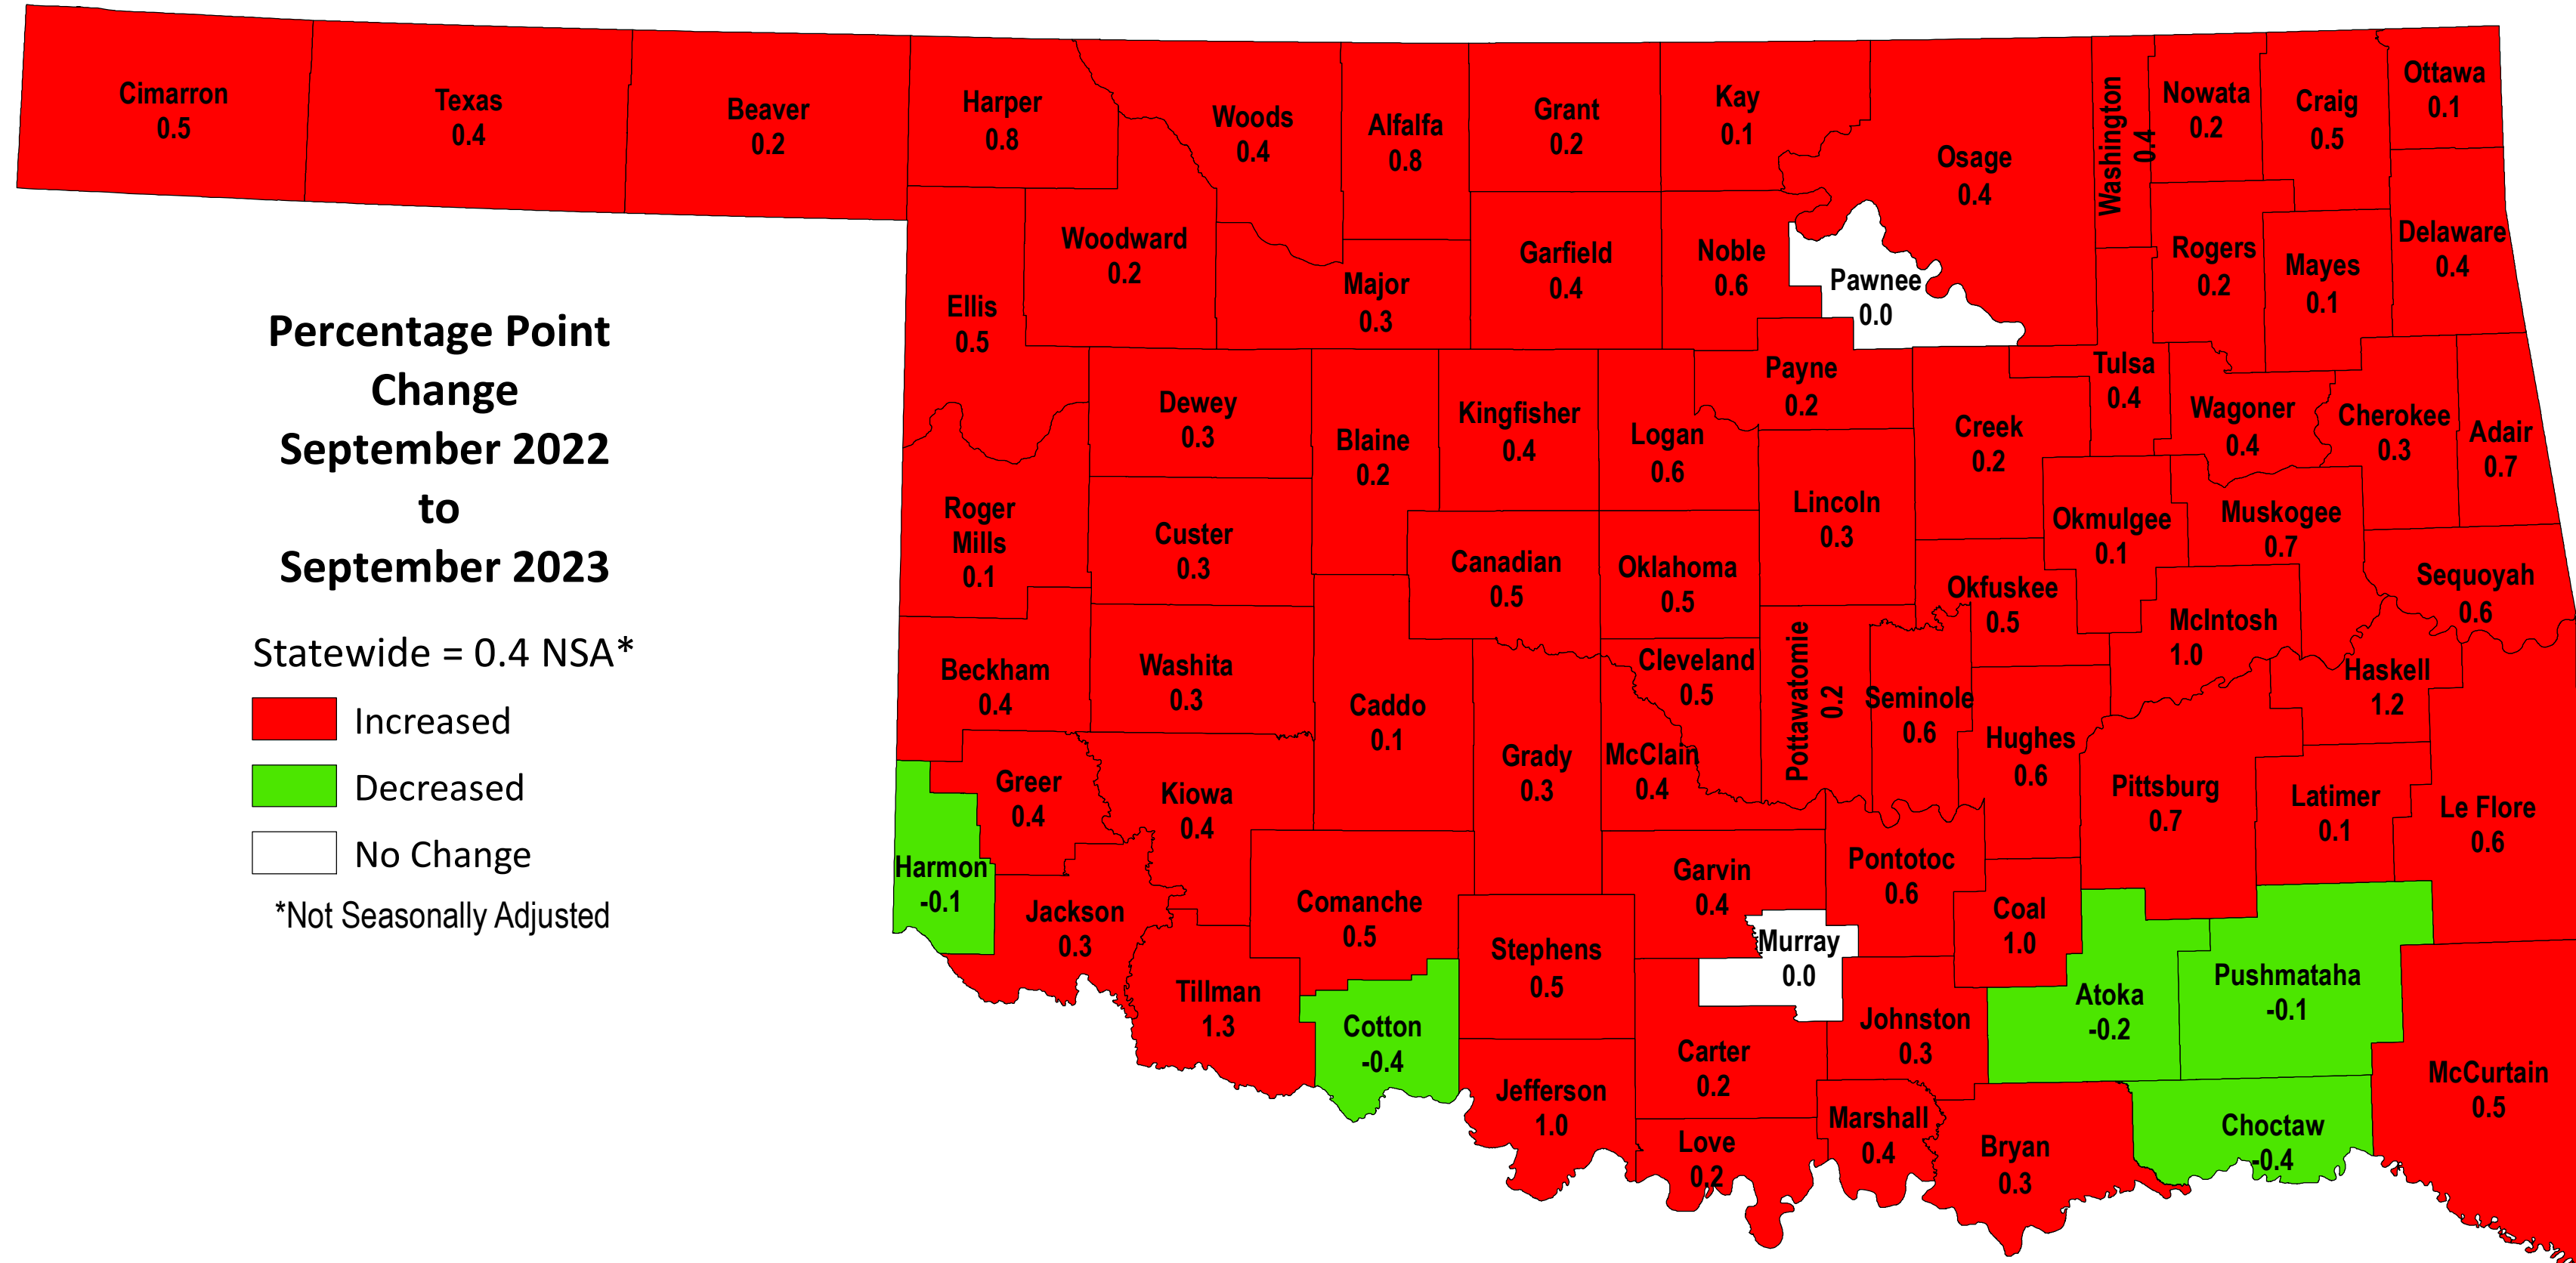

County Unemployment Rates, Over-the-Year Change

SOURCE: U.S. Department of Labor, Bureau of Labor Statistics, Local Area Unemployment Statistics (LAUS)