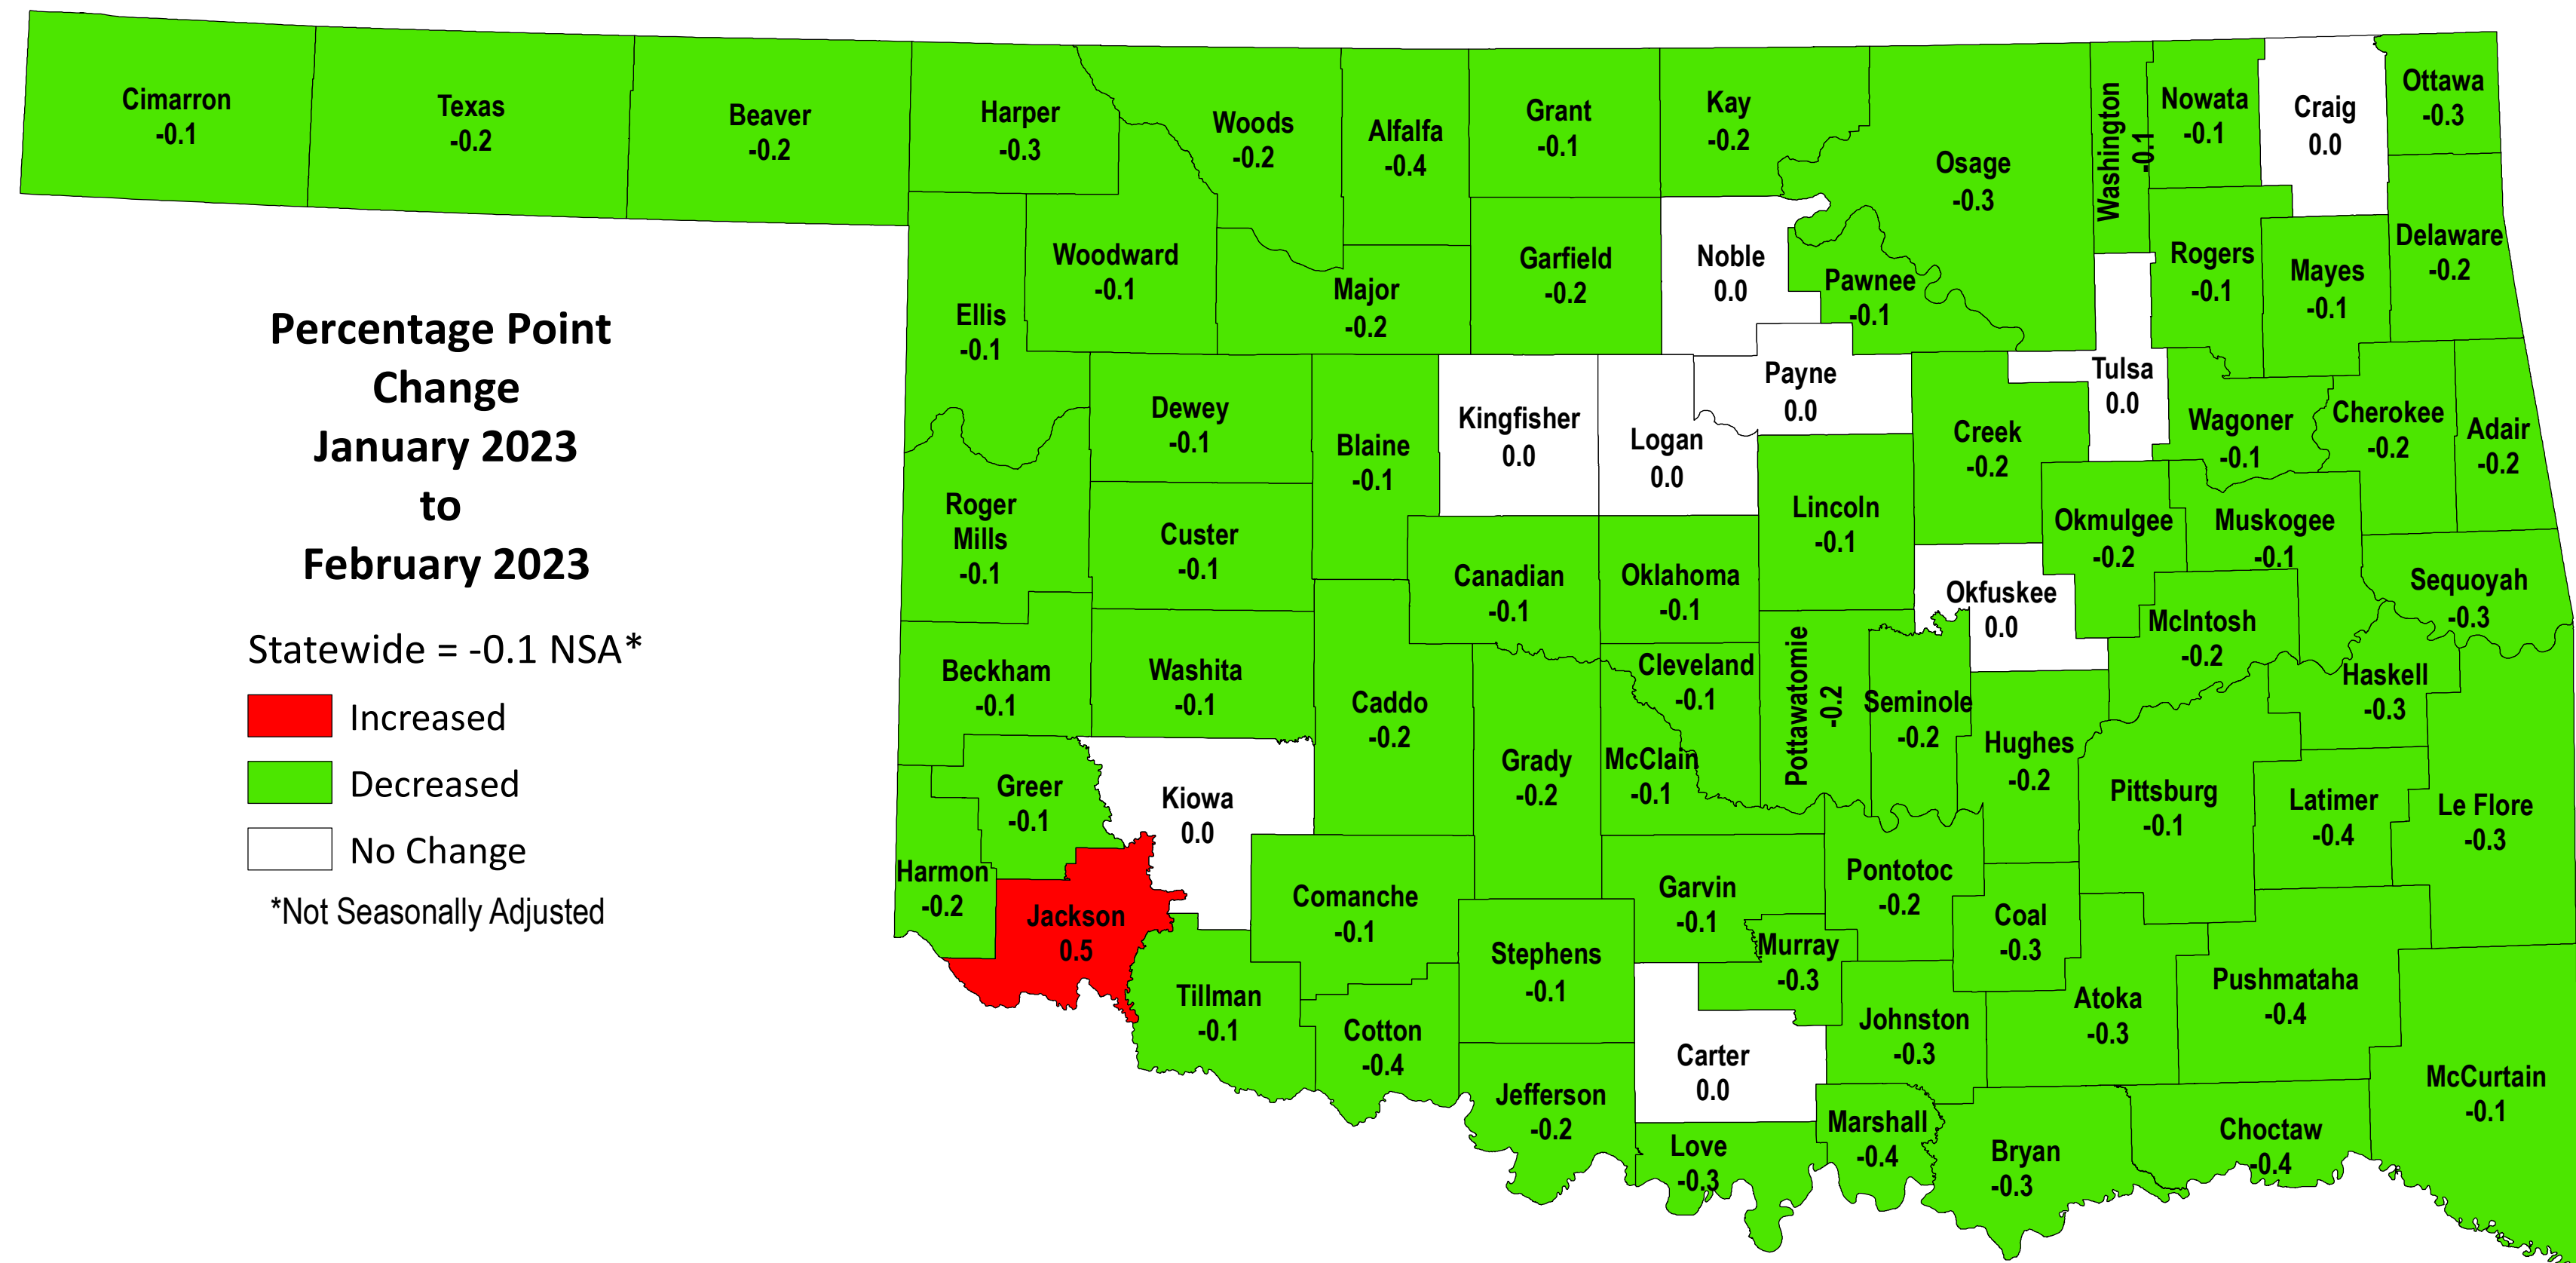

County Unemployment Rates, Not Seasonally Adjusted - February 2023

SOURCE: U.S. Department of Labor, Bureau of Labor Statistics, Local Area Unemployment Statistics (LAUS)

Rolling 12-Month Averages, March 2022 - February 2023

SOURCE: U.S. Department of Labor, Bureau of Labor Statistics, Local Area Unemployment Statistics (LAUS)

County Unemployment Rates, Over-the-Month Change

SOURCE: U.S. Department of Labor, Bureau of Labor Statistics, Local Area Unemployment Statistics (LAUS)