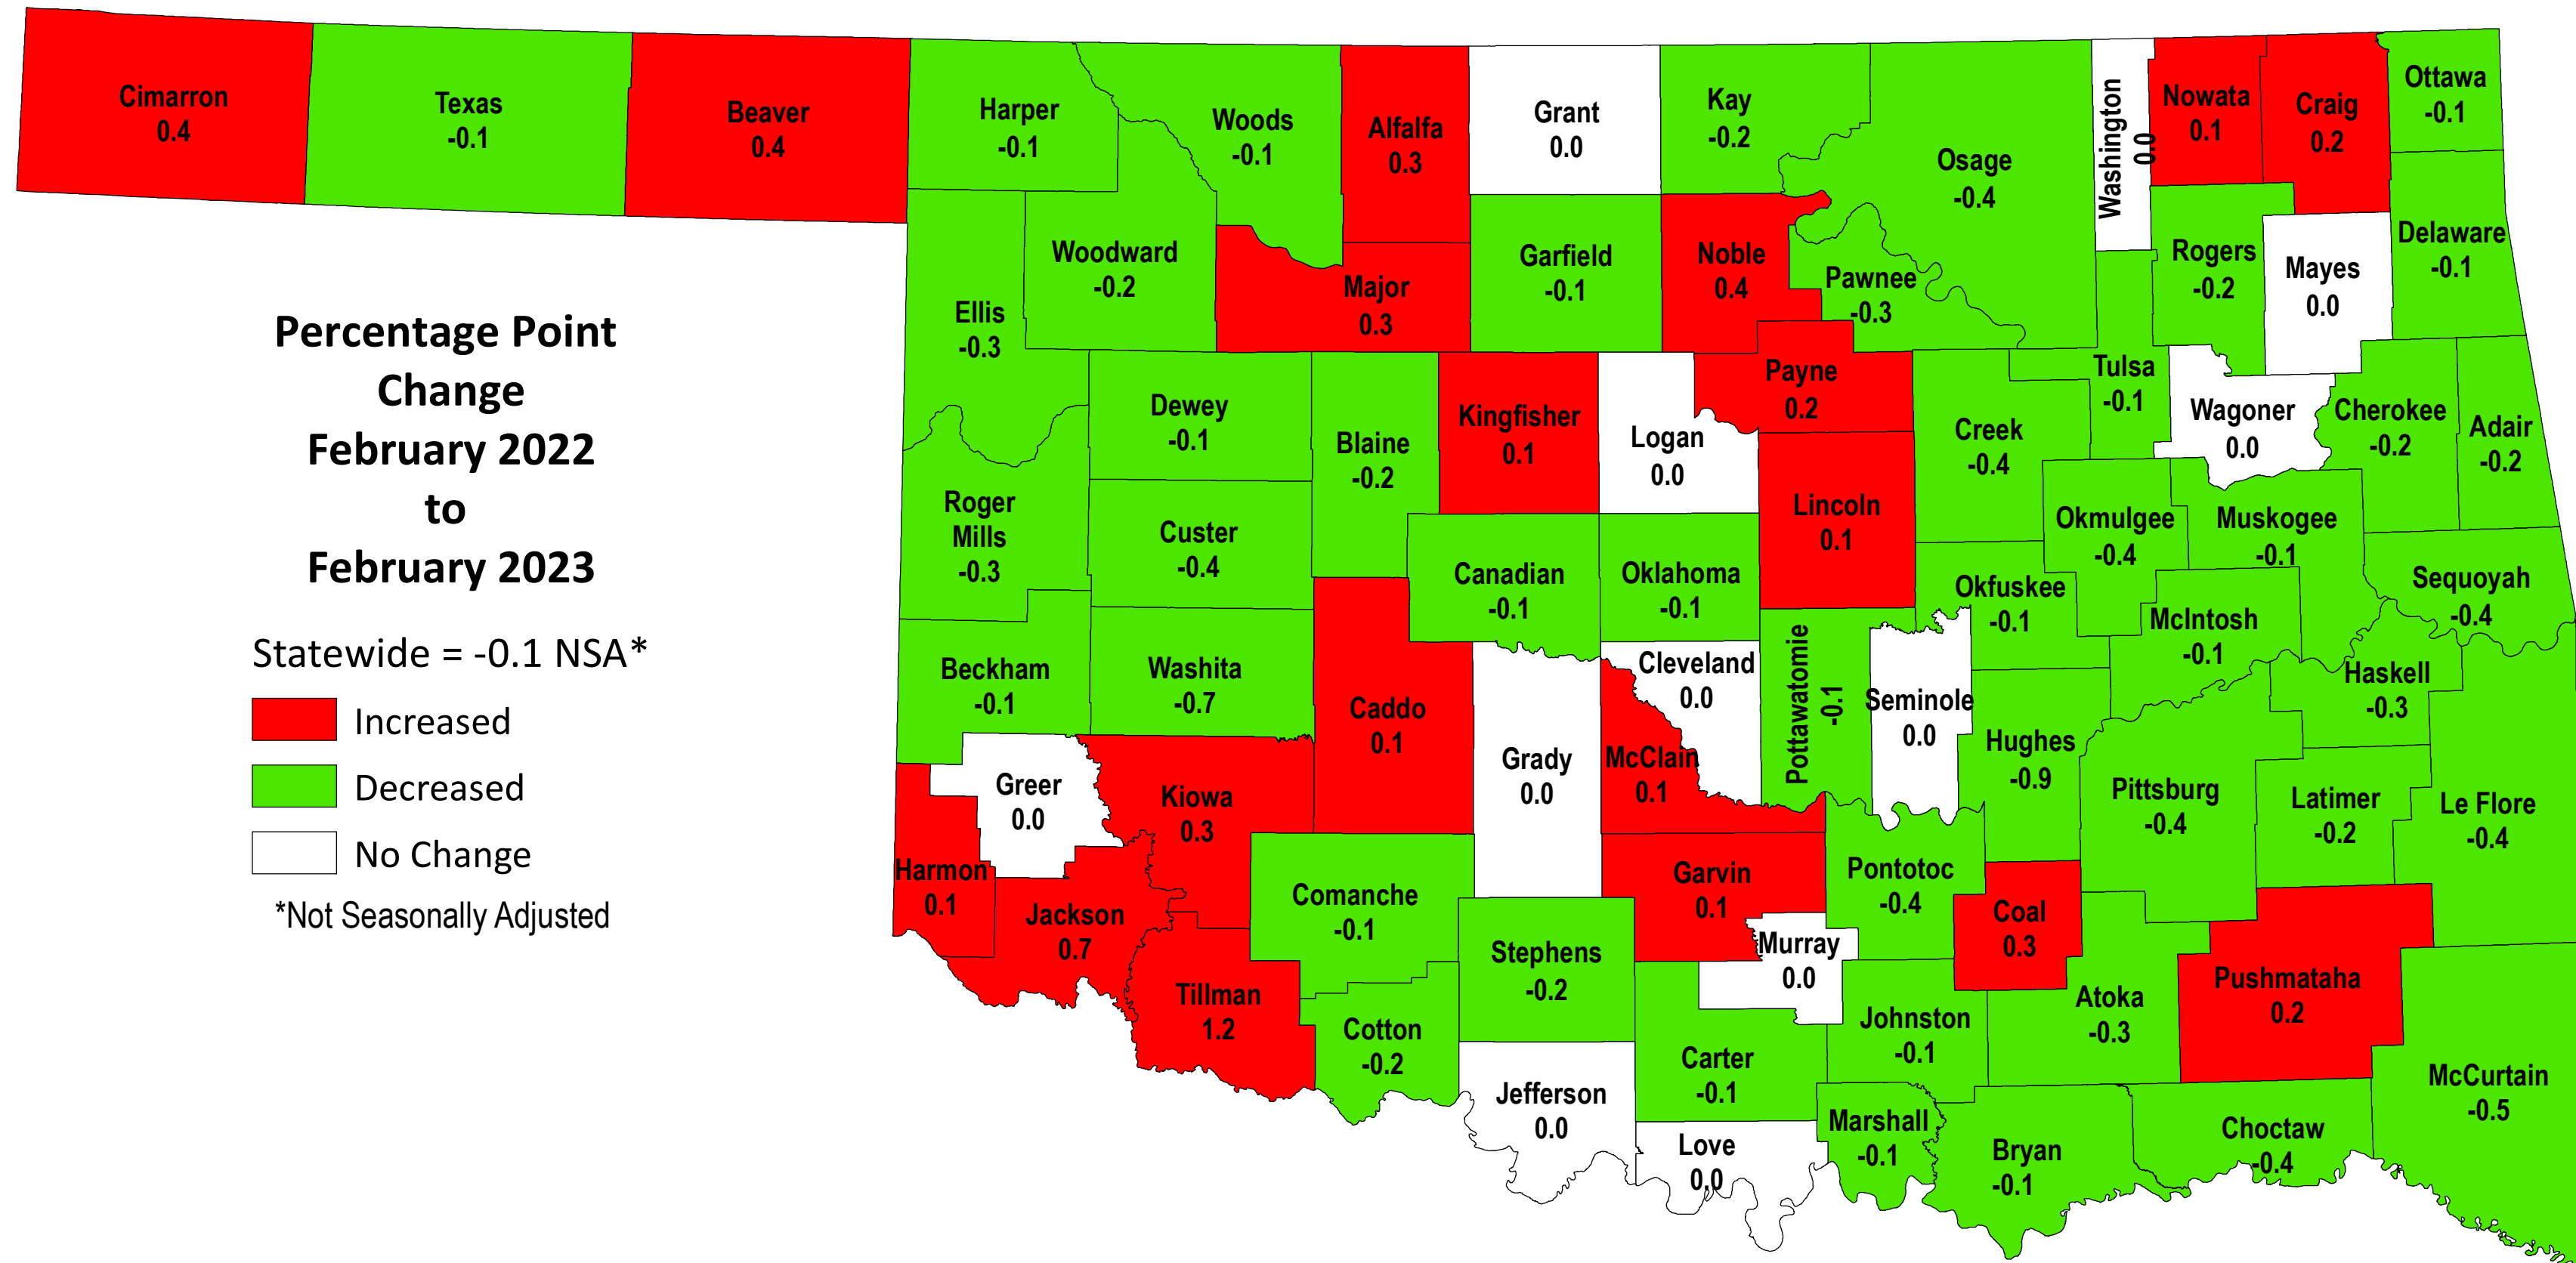

County Unemployment Rates, Over-the-Year Change

SOURCE: U.S. Department of Labor, Bureau of Labor Statistics, Local Area Unemployment Statistics (LAUS)