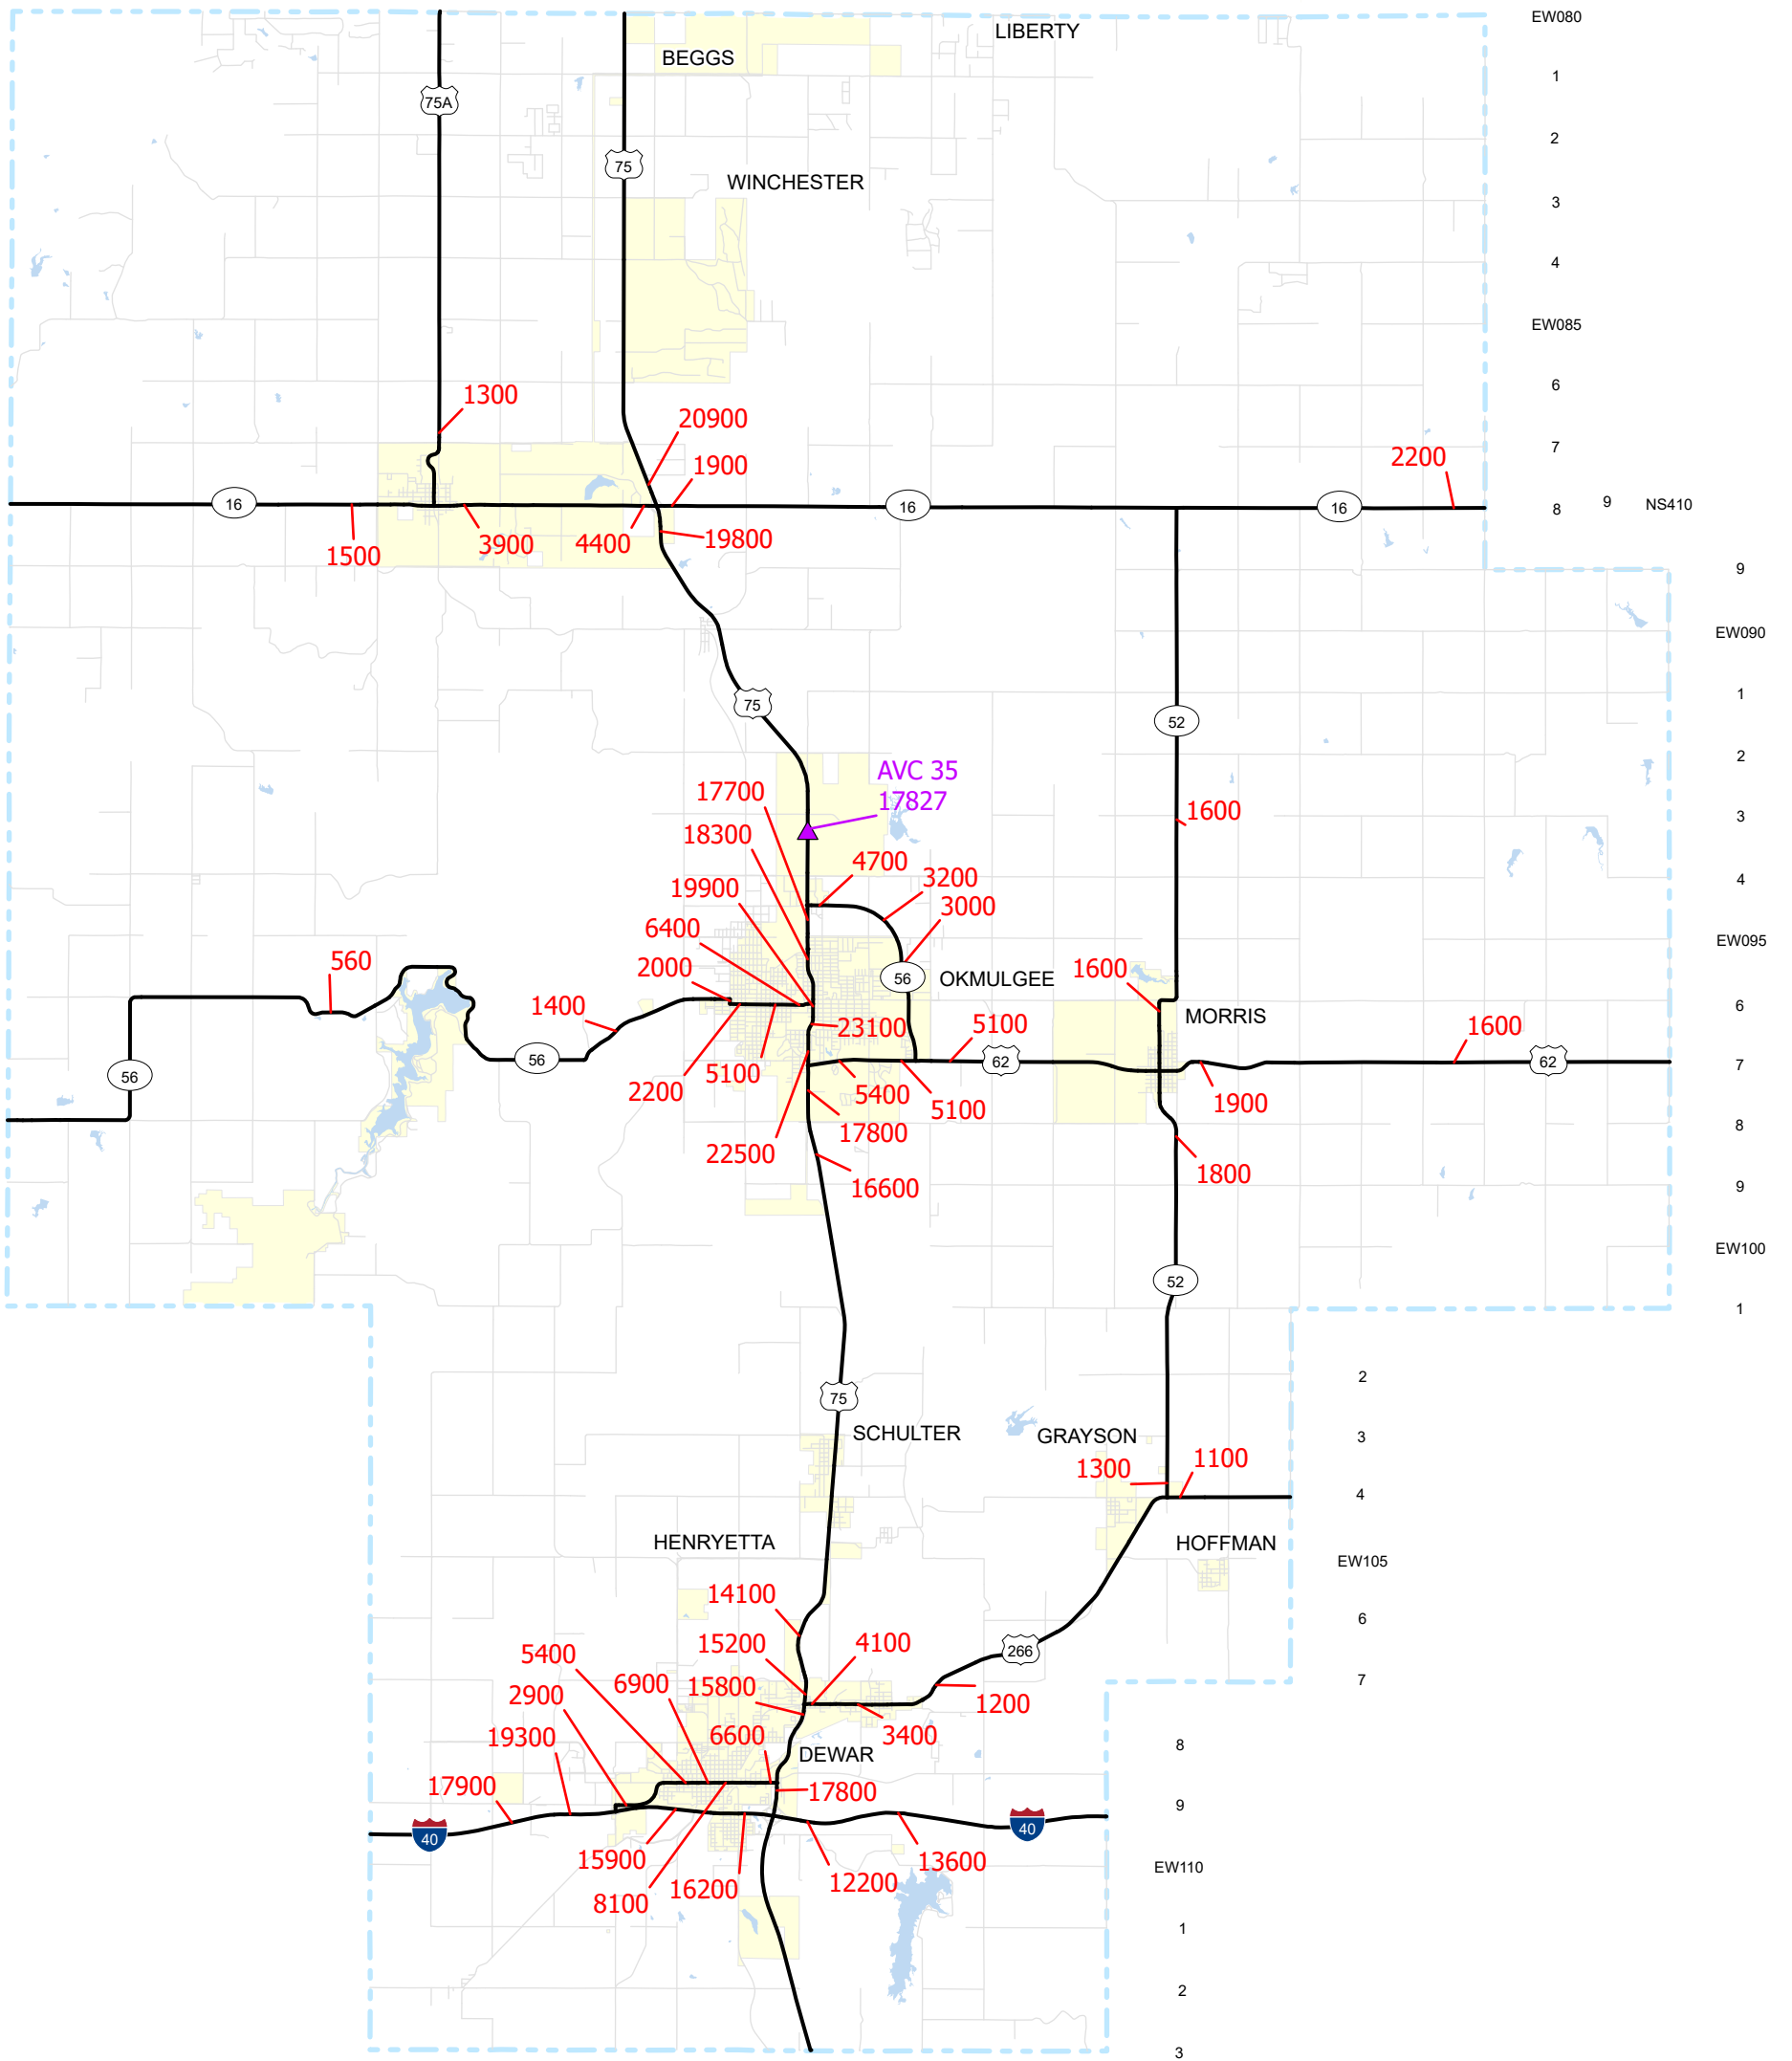

3 4 NS385 6 7 8 9 NS390 1 2 3 4 NS395 6 7 8 9 NS400 1 2 3 4 5 6 7

2020
Annual Average Daily Traffic
Oklahoma Highway System
Okmulgee County (56)