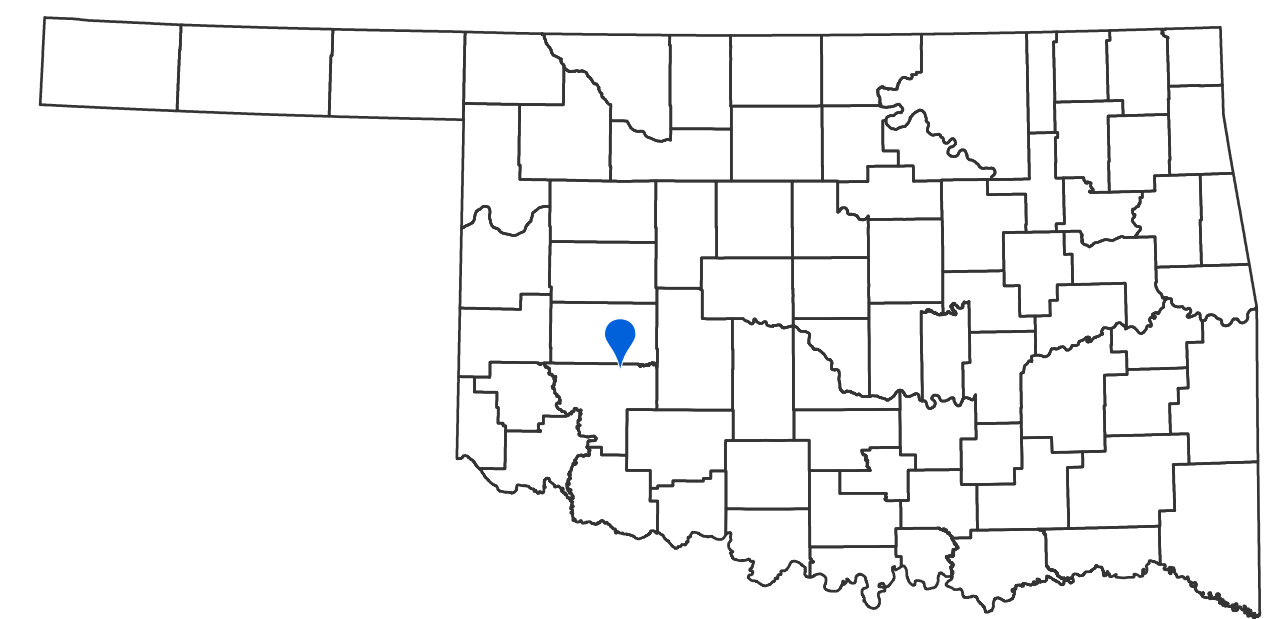

GOTEBO

KIOWA COUNTY

CENSUS YEAR 2020 POPULATION: 174

-  INTERSTATE
-  U.S. HIGHWAY
-  STATE HIGHWAY
-  HIGHWAY
-  COLLECTOR
-  LOCAL ROAD
-  ASPHALT
-  CONCRETE
-  BRICK
-  UNPAVED
-  BRIDGE
-  LAKE
-  STREAM
-  WILDLIFE REFUGE AREA
-  WILDLIFE MANAGEMENT AREA
-  STATE PARK
-  US MILITARY INSTALLATION
-  CITY LIMIT
-  COUNTY LINE

THIS MAP INDICATES THOSE ROADS KNOWN TO THE DEPARTMENT TO BE OPEN TO PUBLIC TRAVEL. PLACEMENT OF A ROAD ON THE MAP HAS NO RELATIONSHIP TO MAINTENANCE RESPONSIBILITY BY ANY LEVEL OF GOVERNMENT.

COPIES OF THIS MAP ARE AVAILABLE FOR PUBLIC USE AT NOMINAL COST.