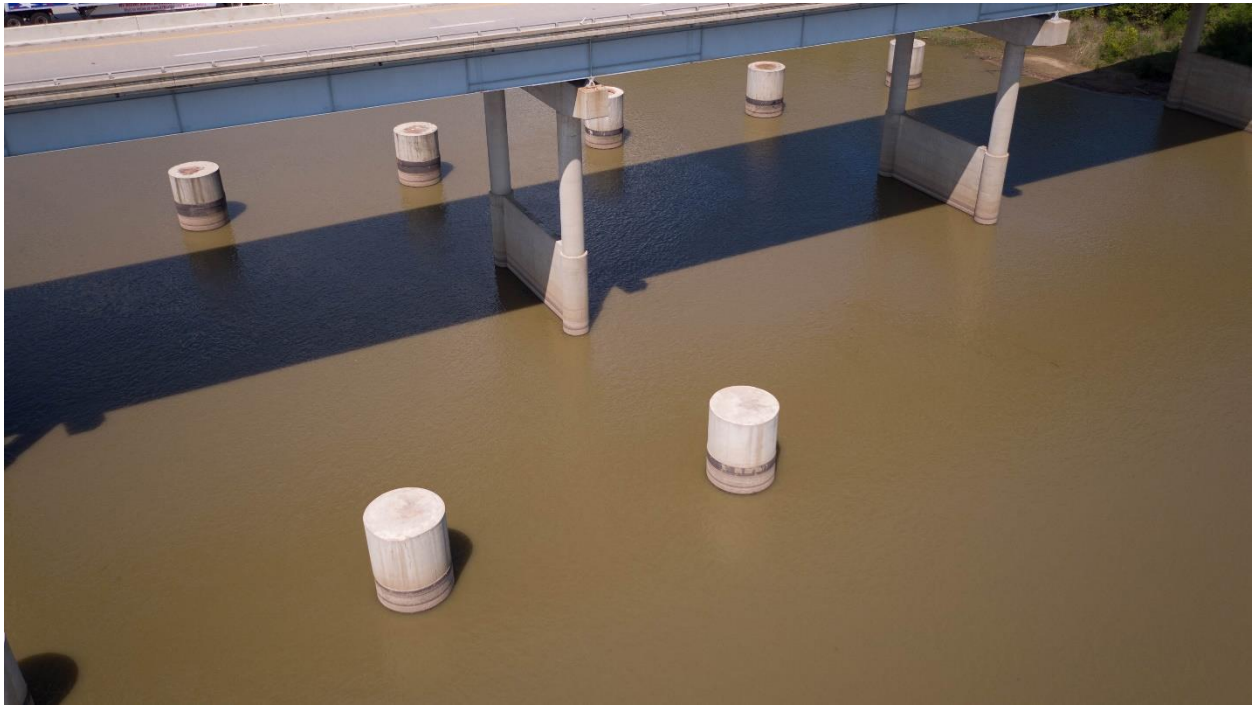

I-40 Bridge Replacement over the Arkansas River at Webbers Falls
Site Photos

I-40 Bridge Replacement over the Arkansas River at Webbers Falls
Site Photos

I-40 Bridge Replacement over the Arkansas River at Webbers Falls
Site Photos