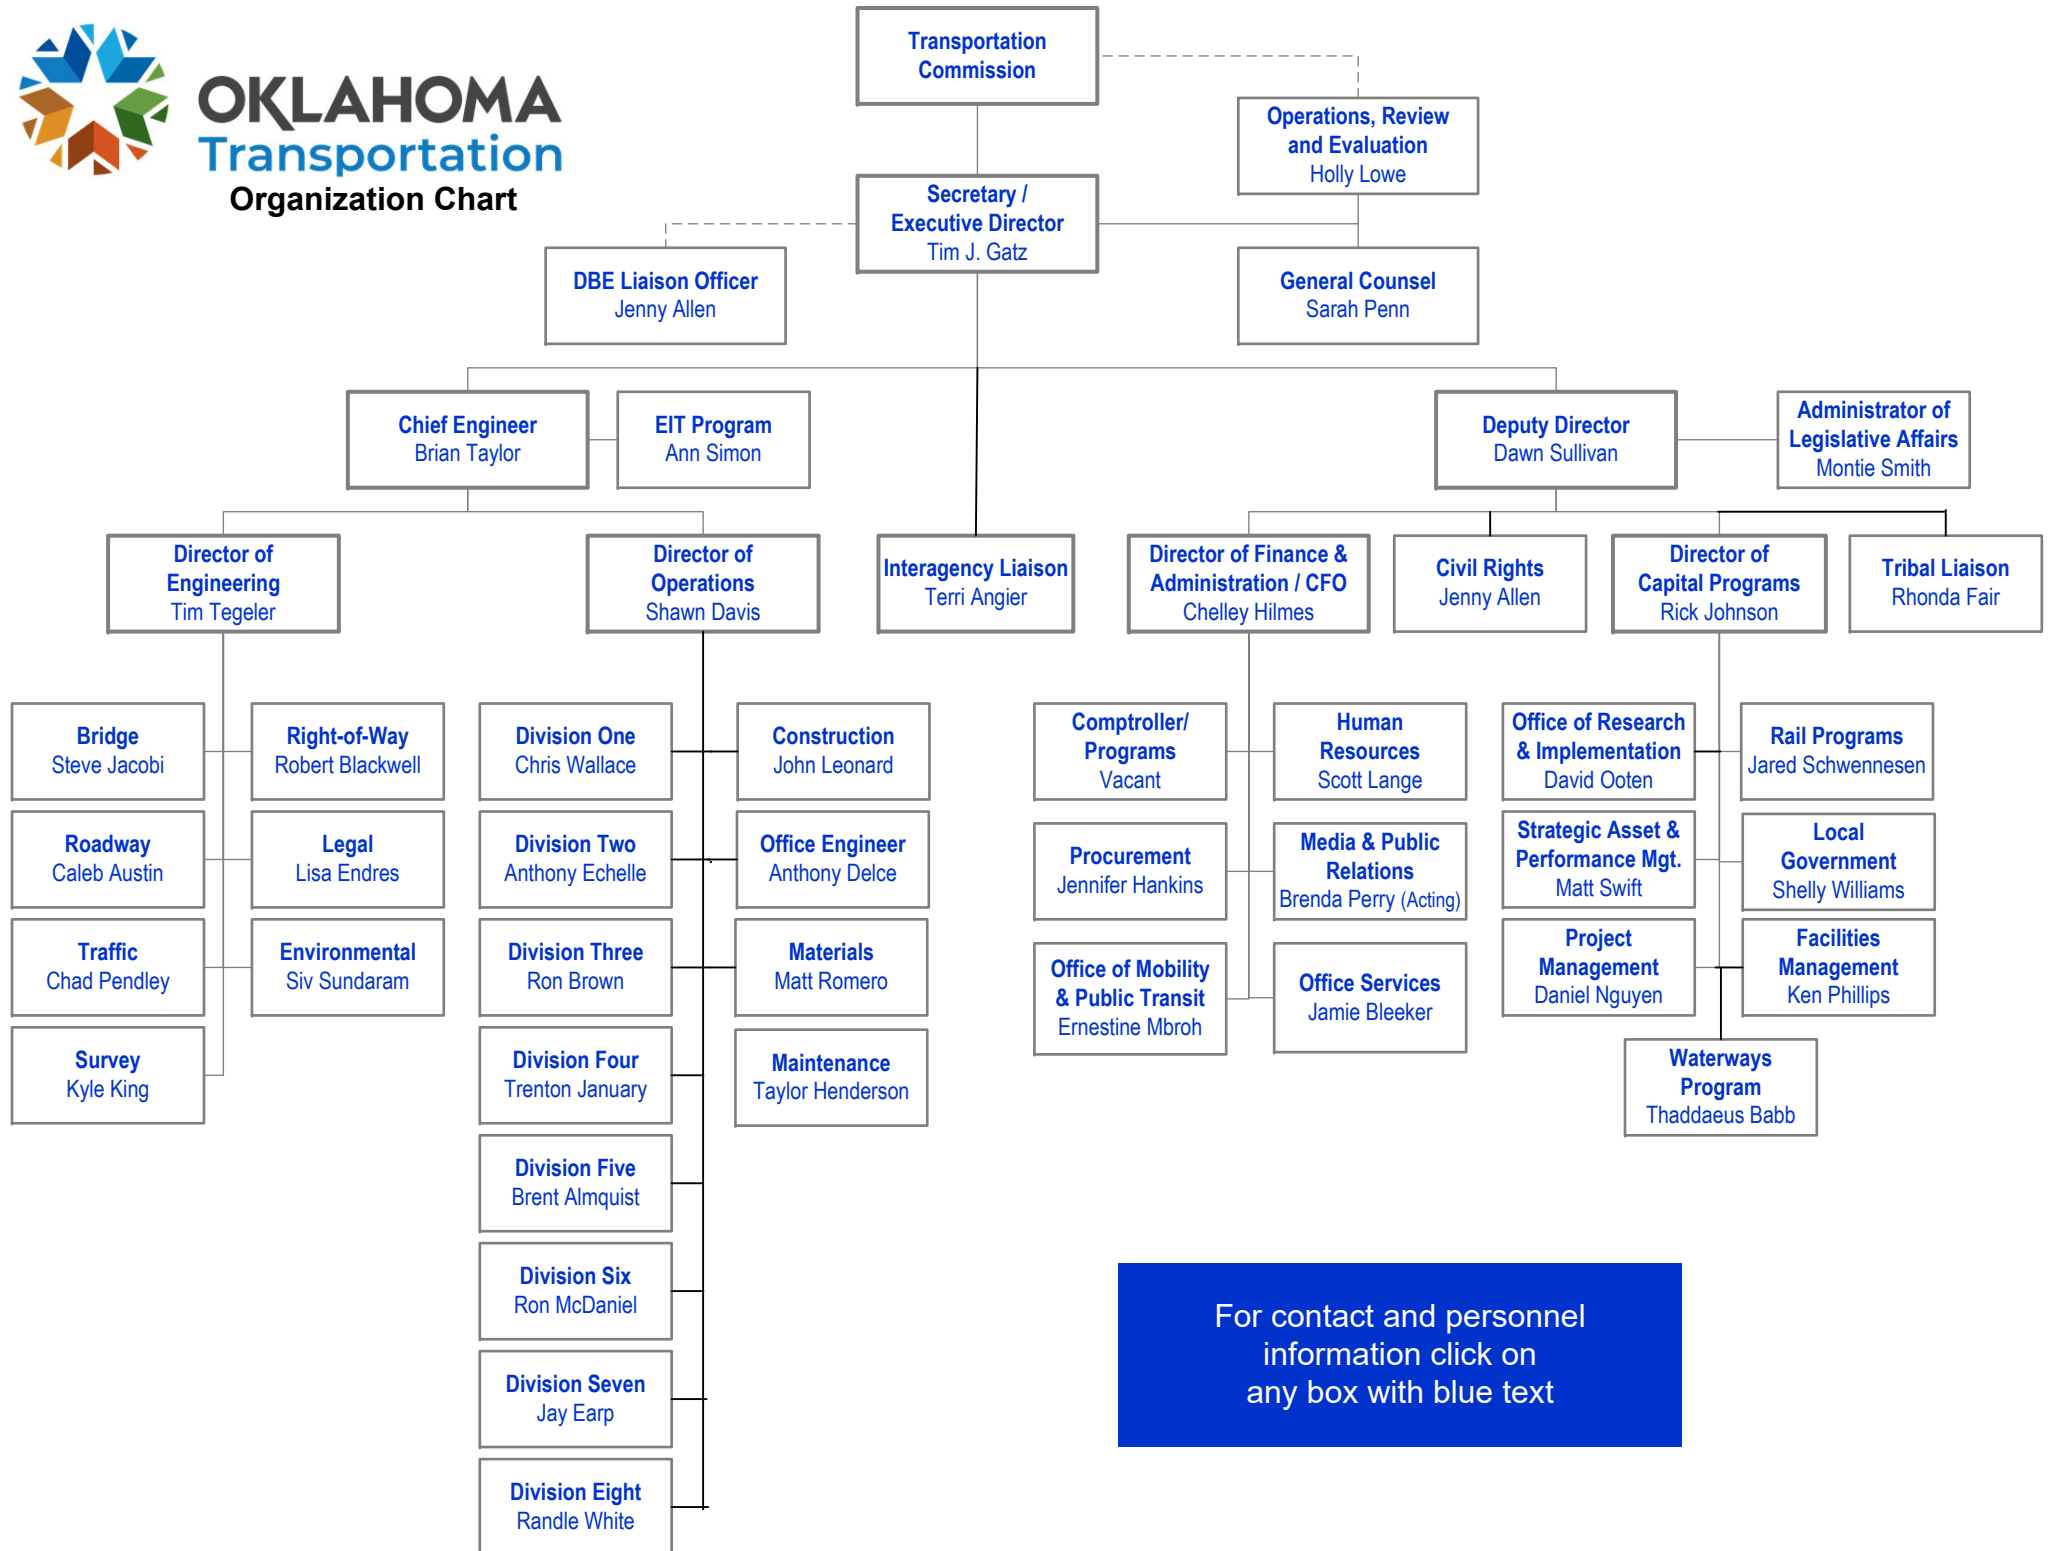

OKLAHOMA Transportation Organization Chart

For contact and personnel information click on any box with blue text