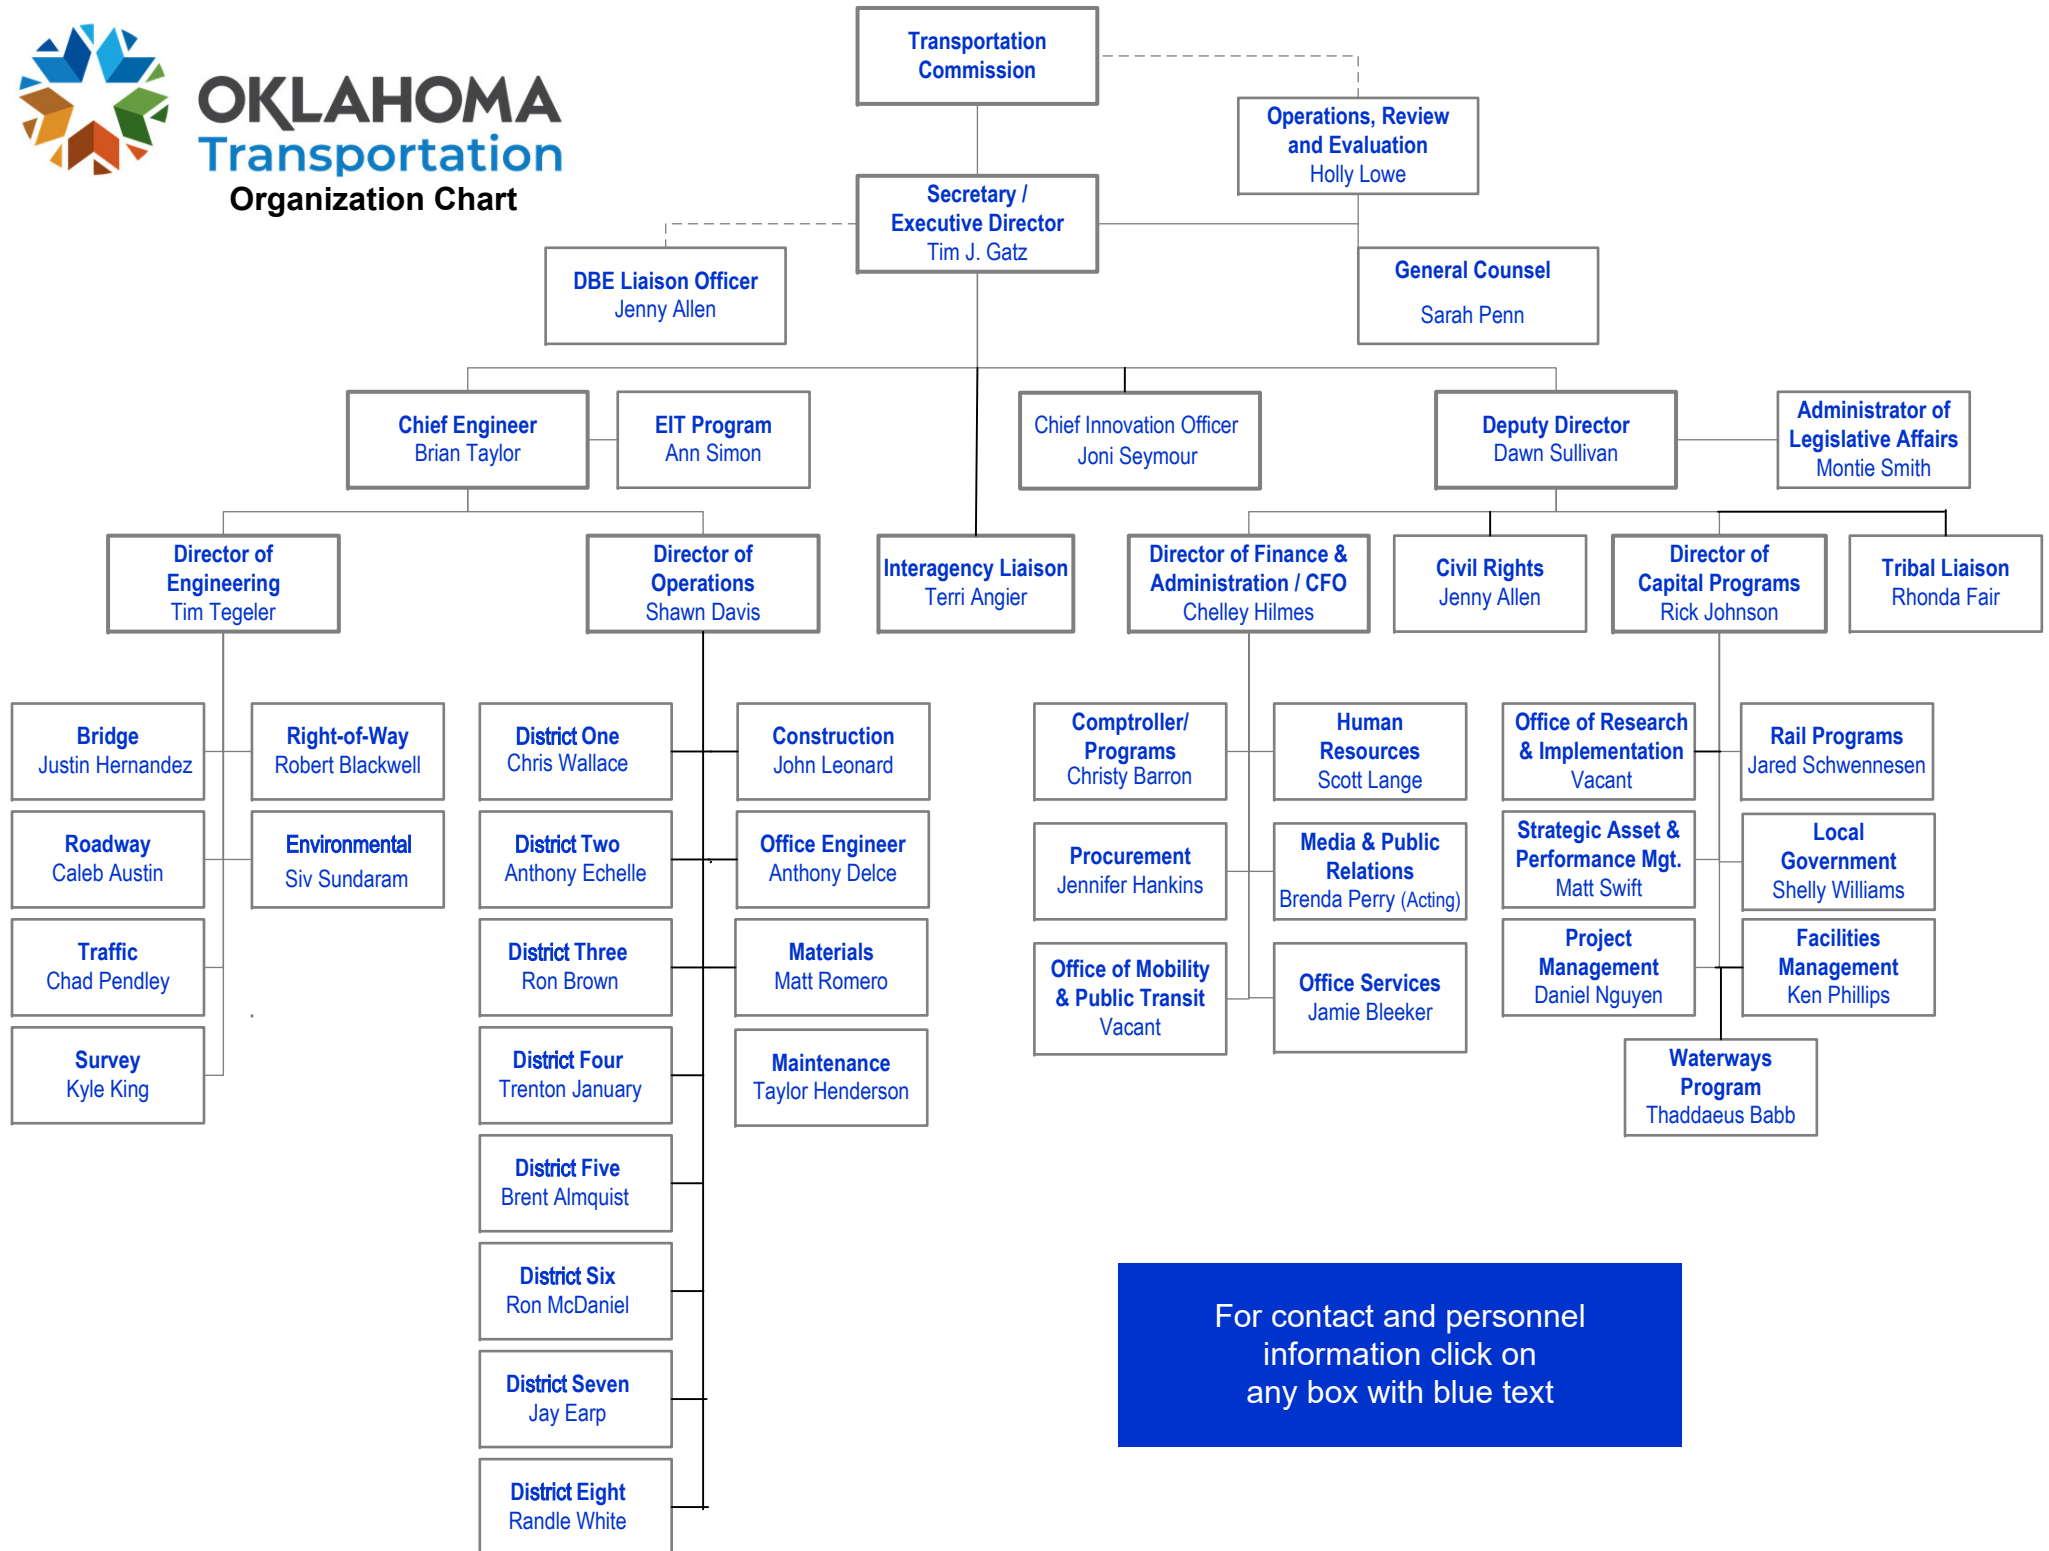

OKLAHOMA Transportation Organization Chart

For contact and personnel information click on any box with blue text