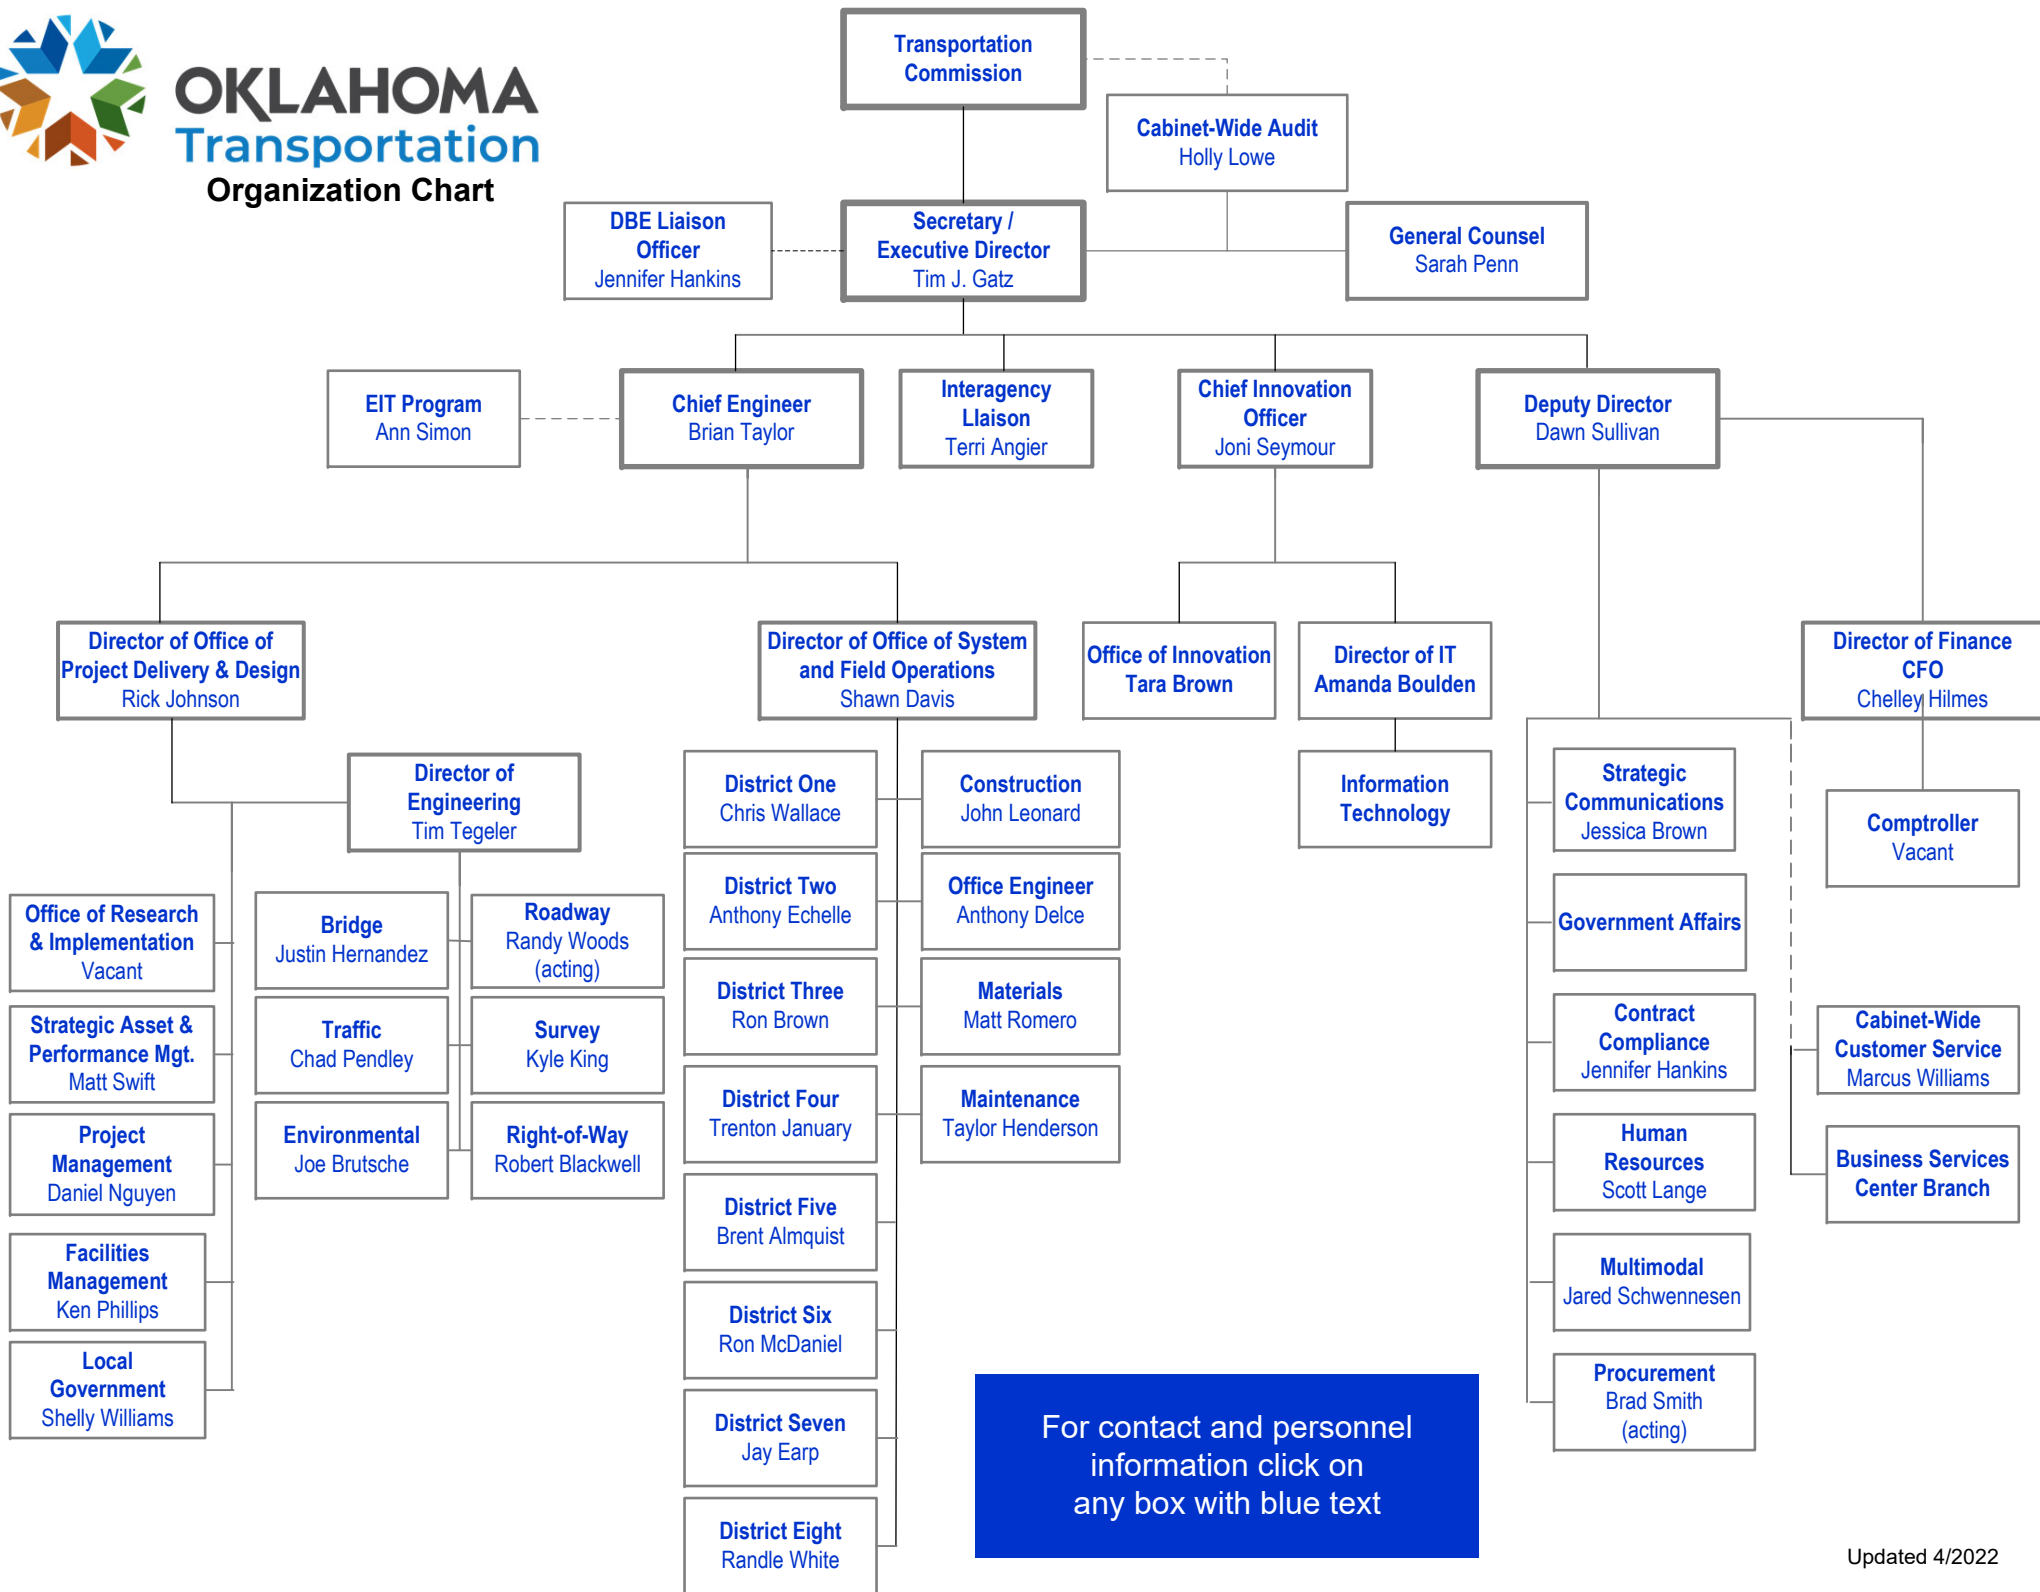

OKLAHOMA Transportation Organization Chart

For contact and personnel information click on any box with blue text