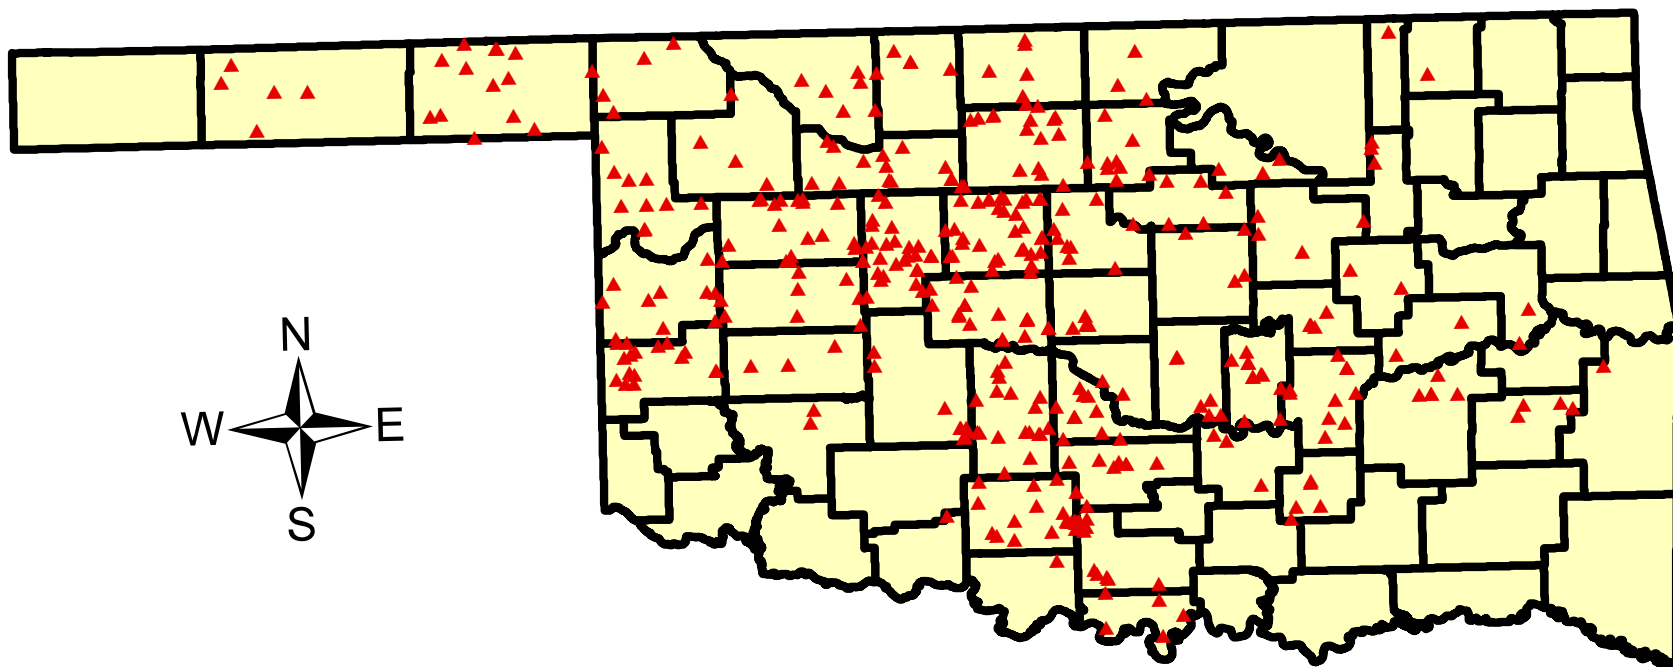

Oklahoma Class II Commercial Disposal Wells 1/1/2019

0 30 60 120 180 240 Miles

Legend

- ▲ Commercial_Disposal_Wells_2019
- Statewide Counties