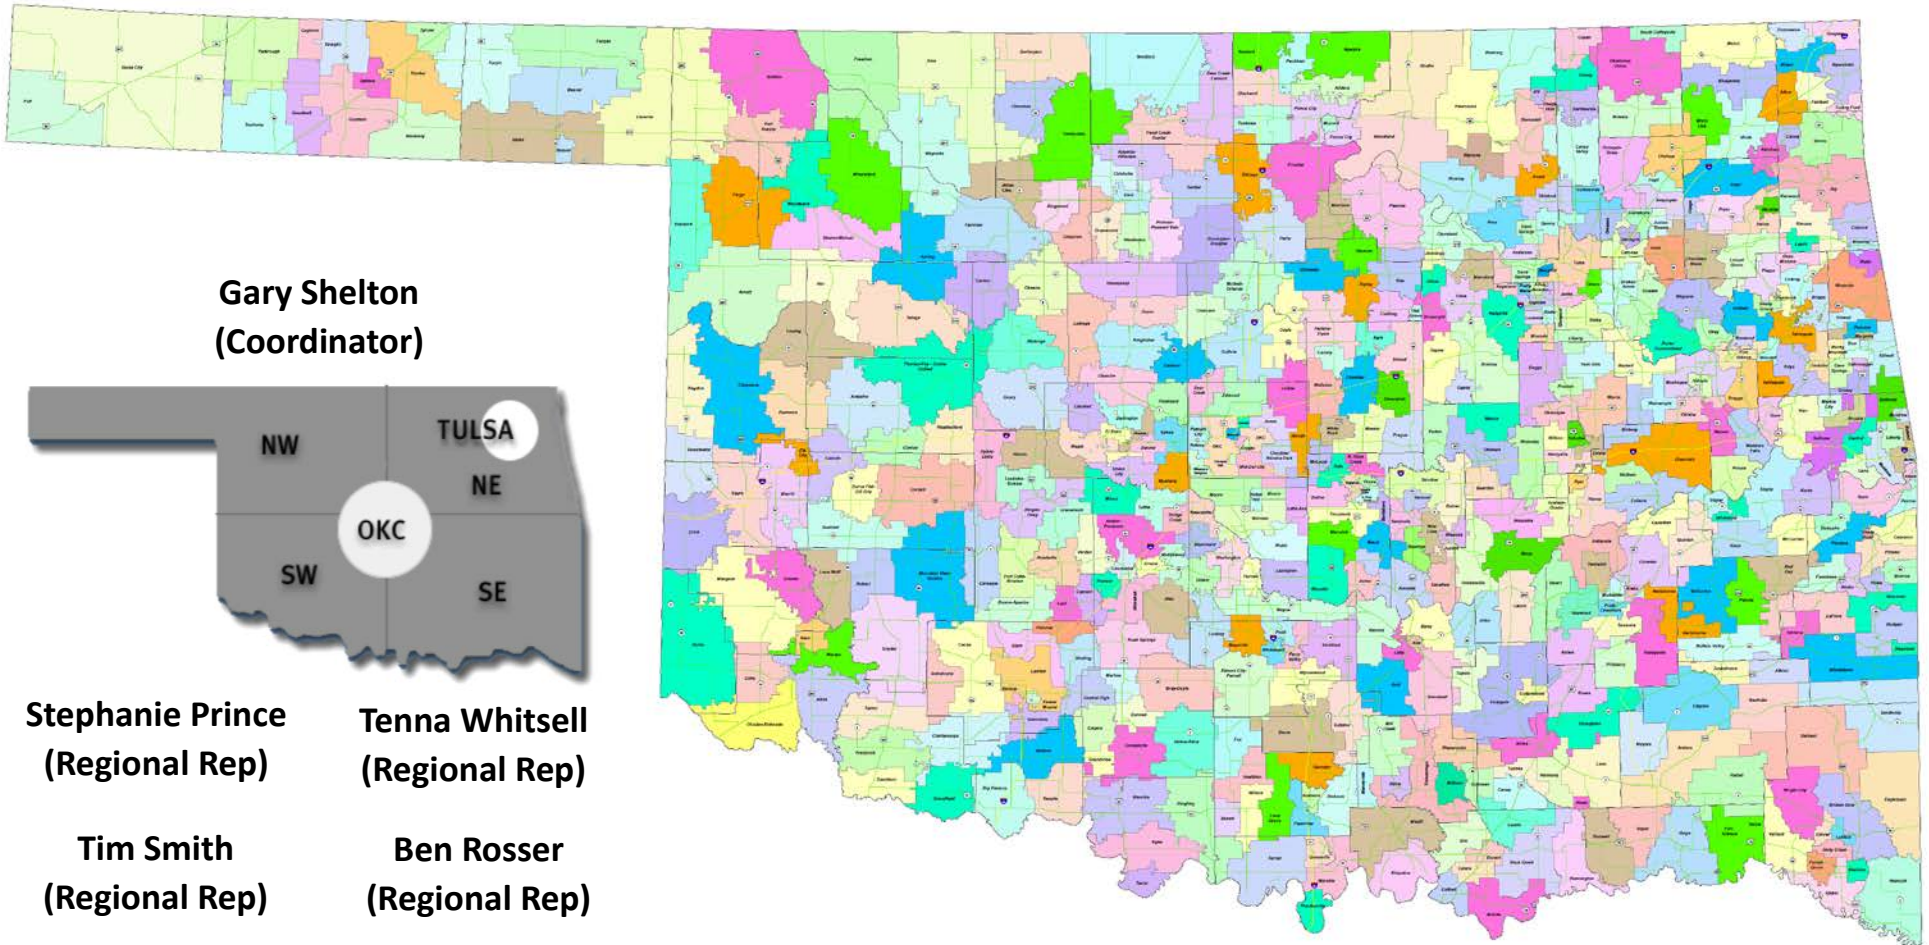

Oklahoma School Districts 2020

Public, Charter, CareerTech Stats

Approx 695,000 students
Over 1800 Educational sites
Nearly 70,000 square miles

Gary Shelton
(Coordinator)

Stephanie Prince
(Regional Rep)

Tenna Whitsell
(Regional Rep)

Tim Smith
(Regional Rep)

Ben Rosser
(Regional Rep)