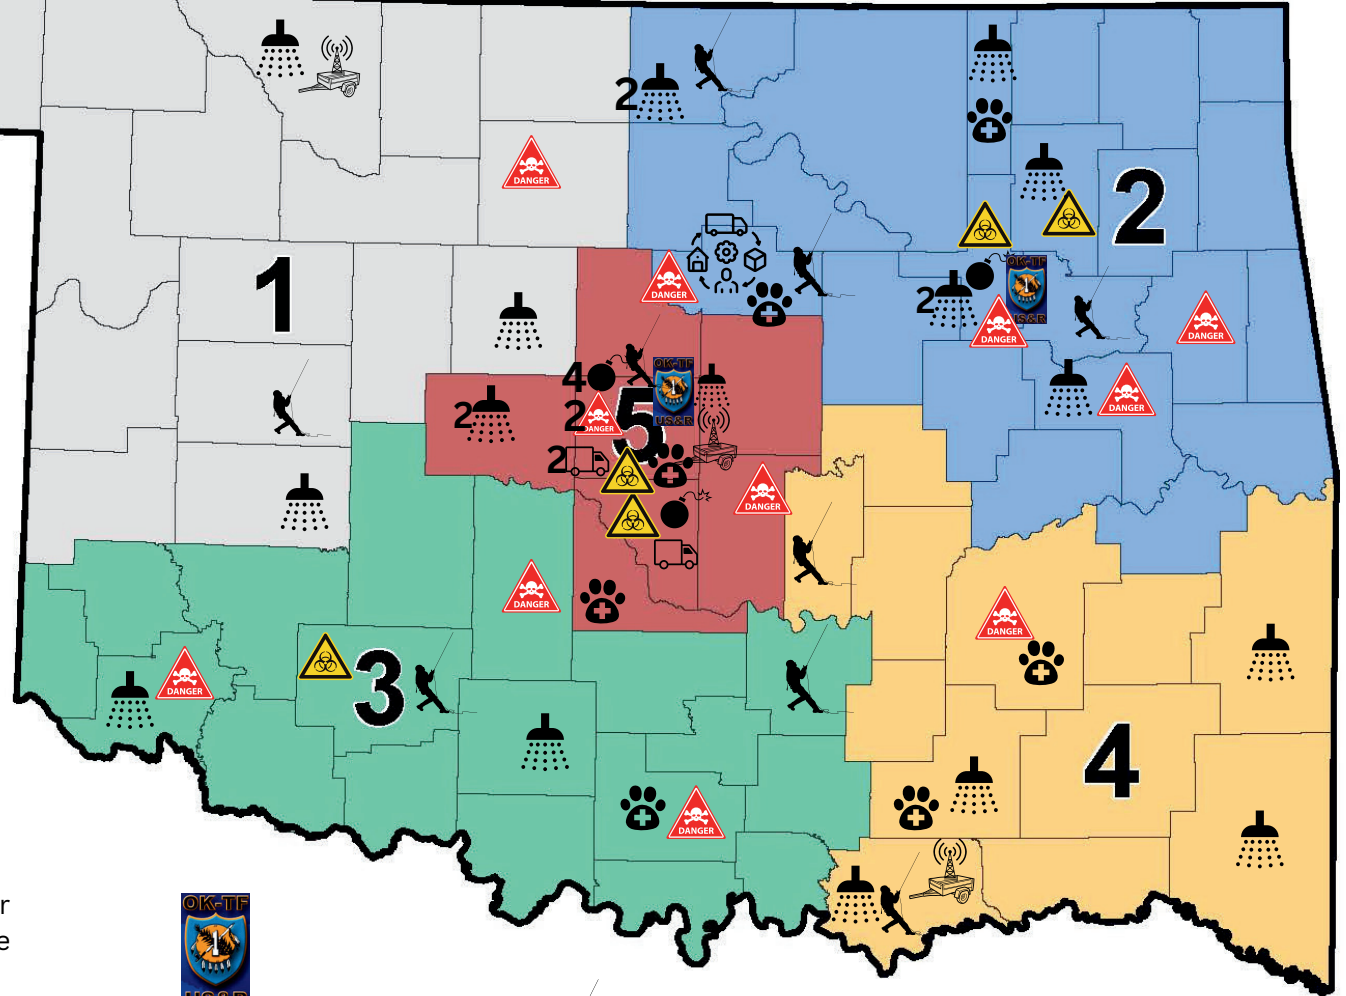

Regional Response System Assets

Regional CBRNE

Claremore
Lawton
Moore/Norman
Oklahoma City
Tulsa

Decon

Altus	Durant
Alva	El Reno
Atoka	Guymon
Washington	Kingfisher
Tulsa	Muskogee
Blackwell	Owasso
Broken Bow	Pocola
Cordell	Ponca City
Oklahoma City	Verdigris
Duncan	Yukon

Intermediate CBRNE

Altus
Ardmore
Chickasha
Edmond
Enid
Guymon
McAlester
Midwest City
Muskogee
Sand Springs
Shawnee
Stillwater
Tahlequah

Bomb Squad

Edmond
Norman
Oklahoma City
Oklahoma County
OHP
Tulsa

Urban Search & Rescue

Oklahoma City
Tulsa

Mobile Command

Command 1 OKC
Command 2 OKC
Command 3 Goldsby

Intermediate Technical Rescue

Ada
Blackwell
Broken Arrow
Cushing
Durant
Edmond
Guymon
Lawton
Seminole
Weatherford

Rapid Deployable Trailer

Durant
Oklahoma City
Alva

Training/Logistics

Stillwater

Ag Response

McAlester
Atoka
Bartlesville
Guymon
Lone Grove
Oklahoma City
Stillwater
Goldsby