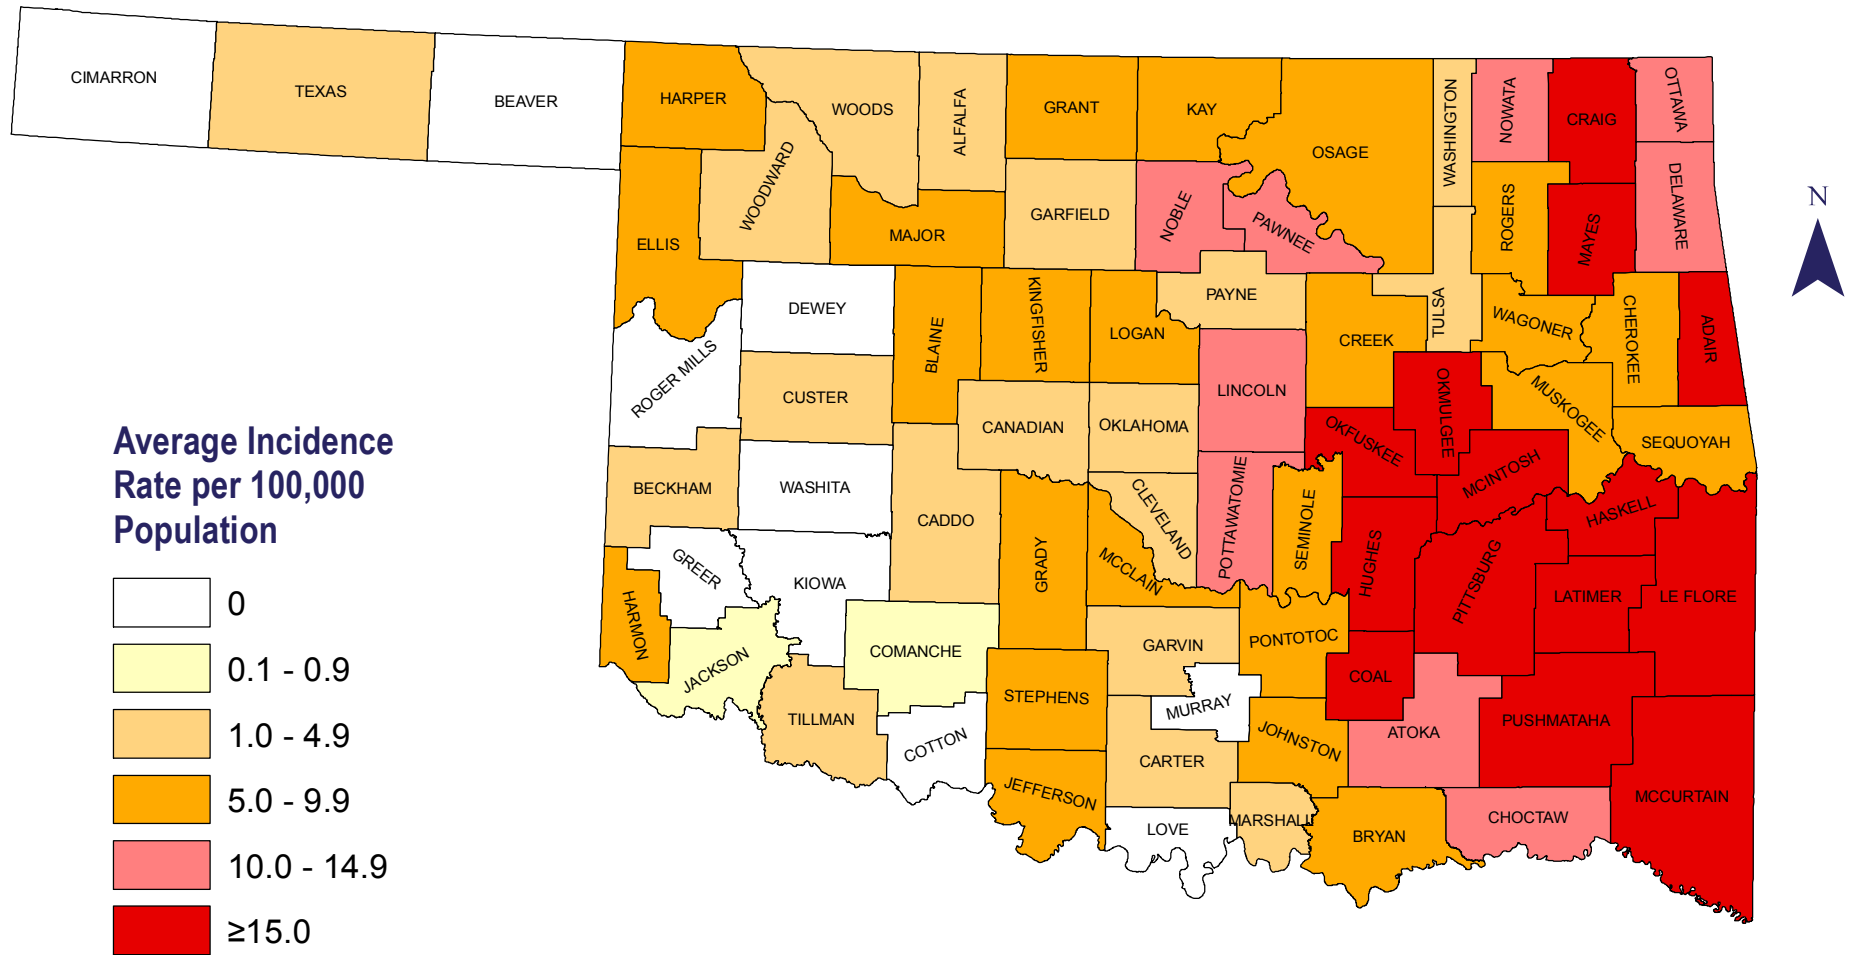

Average Incidence Rate of Rocky Mountain Spotted Fever by County of Residence, Oklahoma, 2012-2016

Created: 06.27.2017