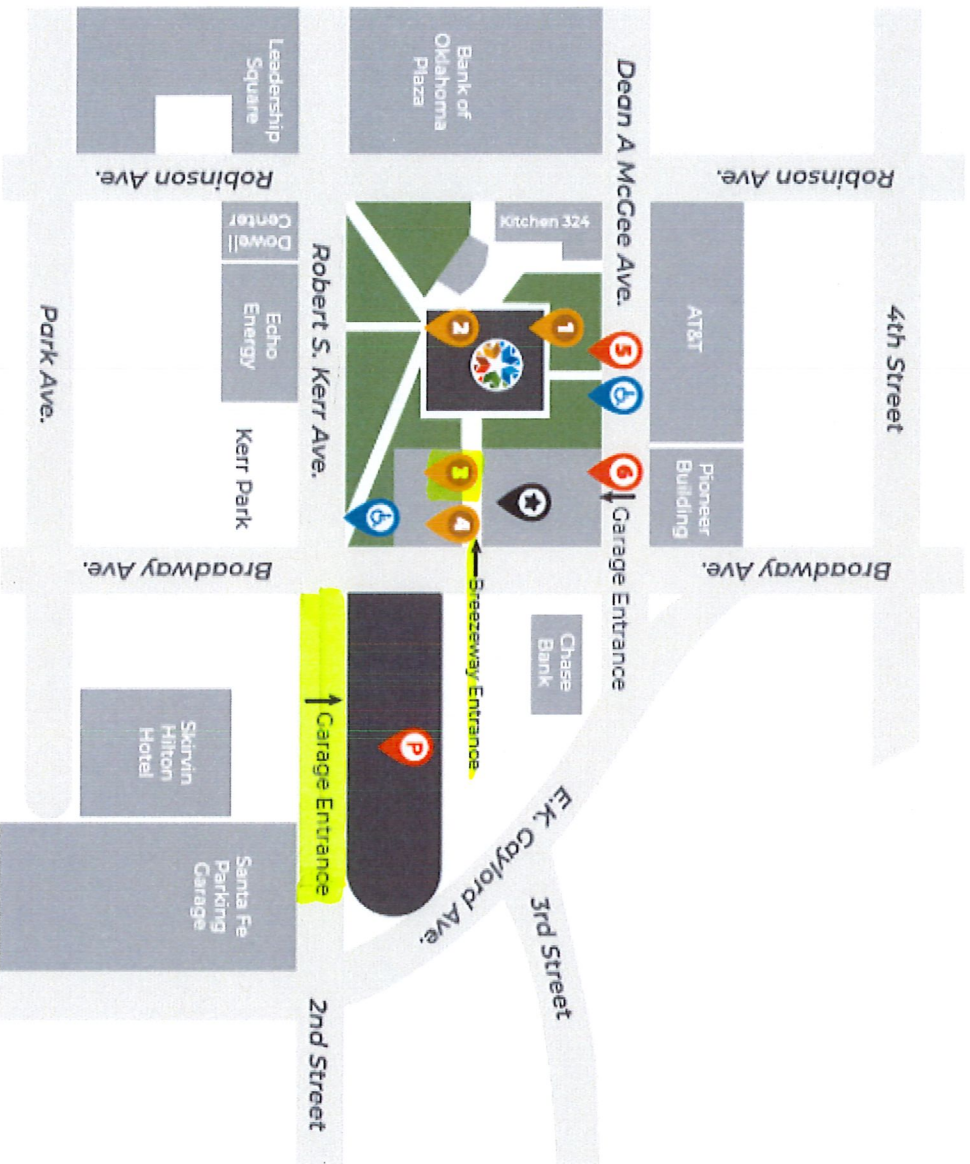

Oklahoma Commons PARKING INFORMATION

MAP LEGEND

- Oklahoma Commons Building
- 1 North Entrance
- 2 South Entrance
- 3 Auditorium
- 4 Vital Records
- 5 Basement Parking
- 6 Mezzanine Parking
- Parking Garage
- Handicap Ramp & Street Parking
- Fitness Center

123 Robert S. Kerr Ave.
Oklahoma City, OK. 73102-6406