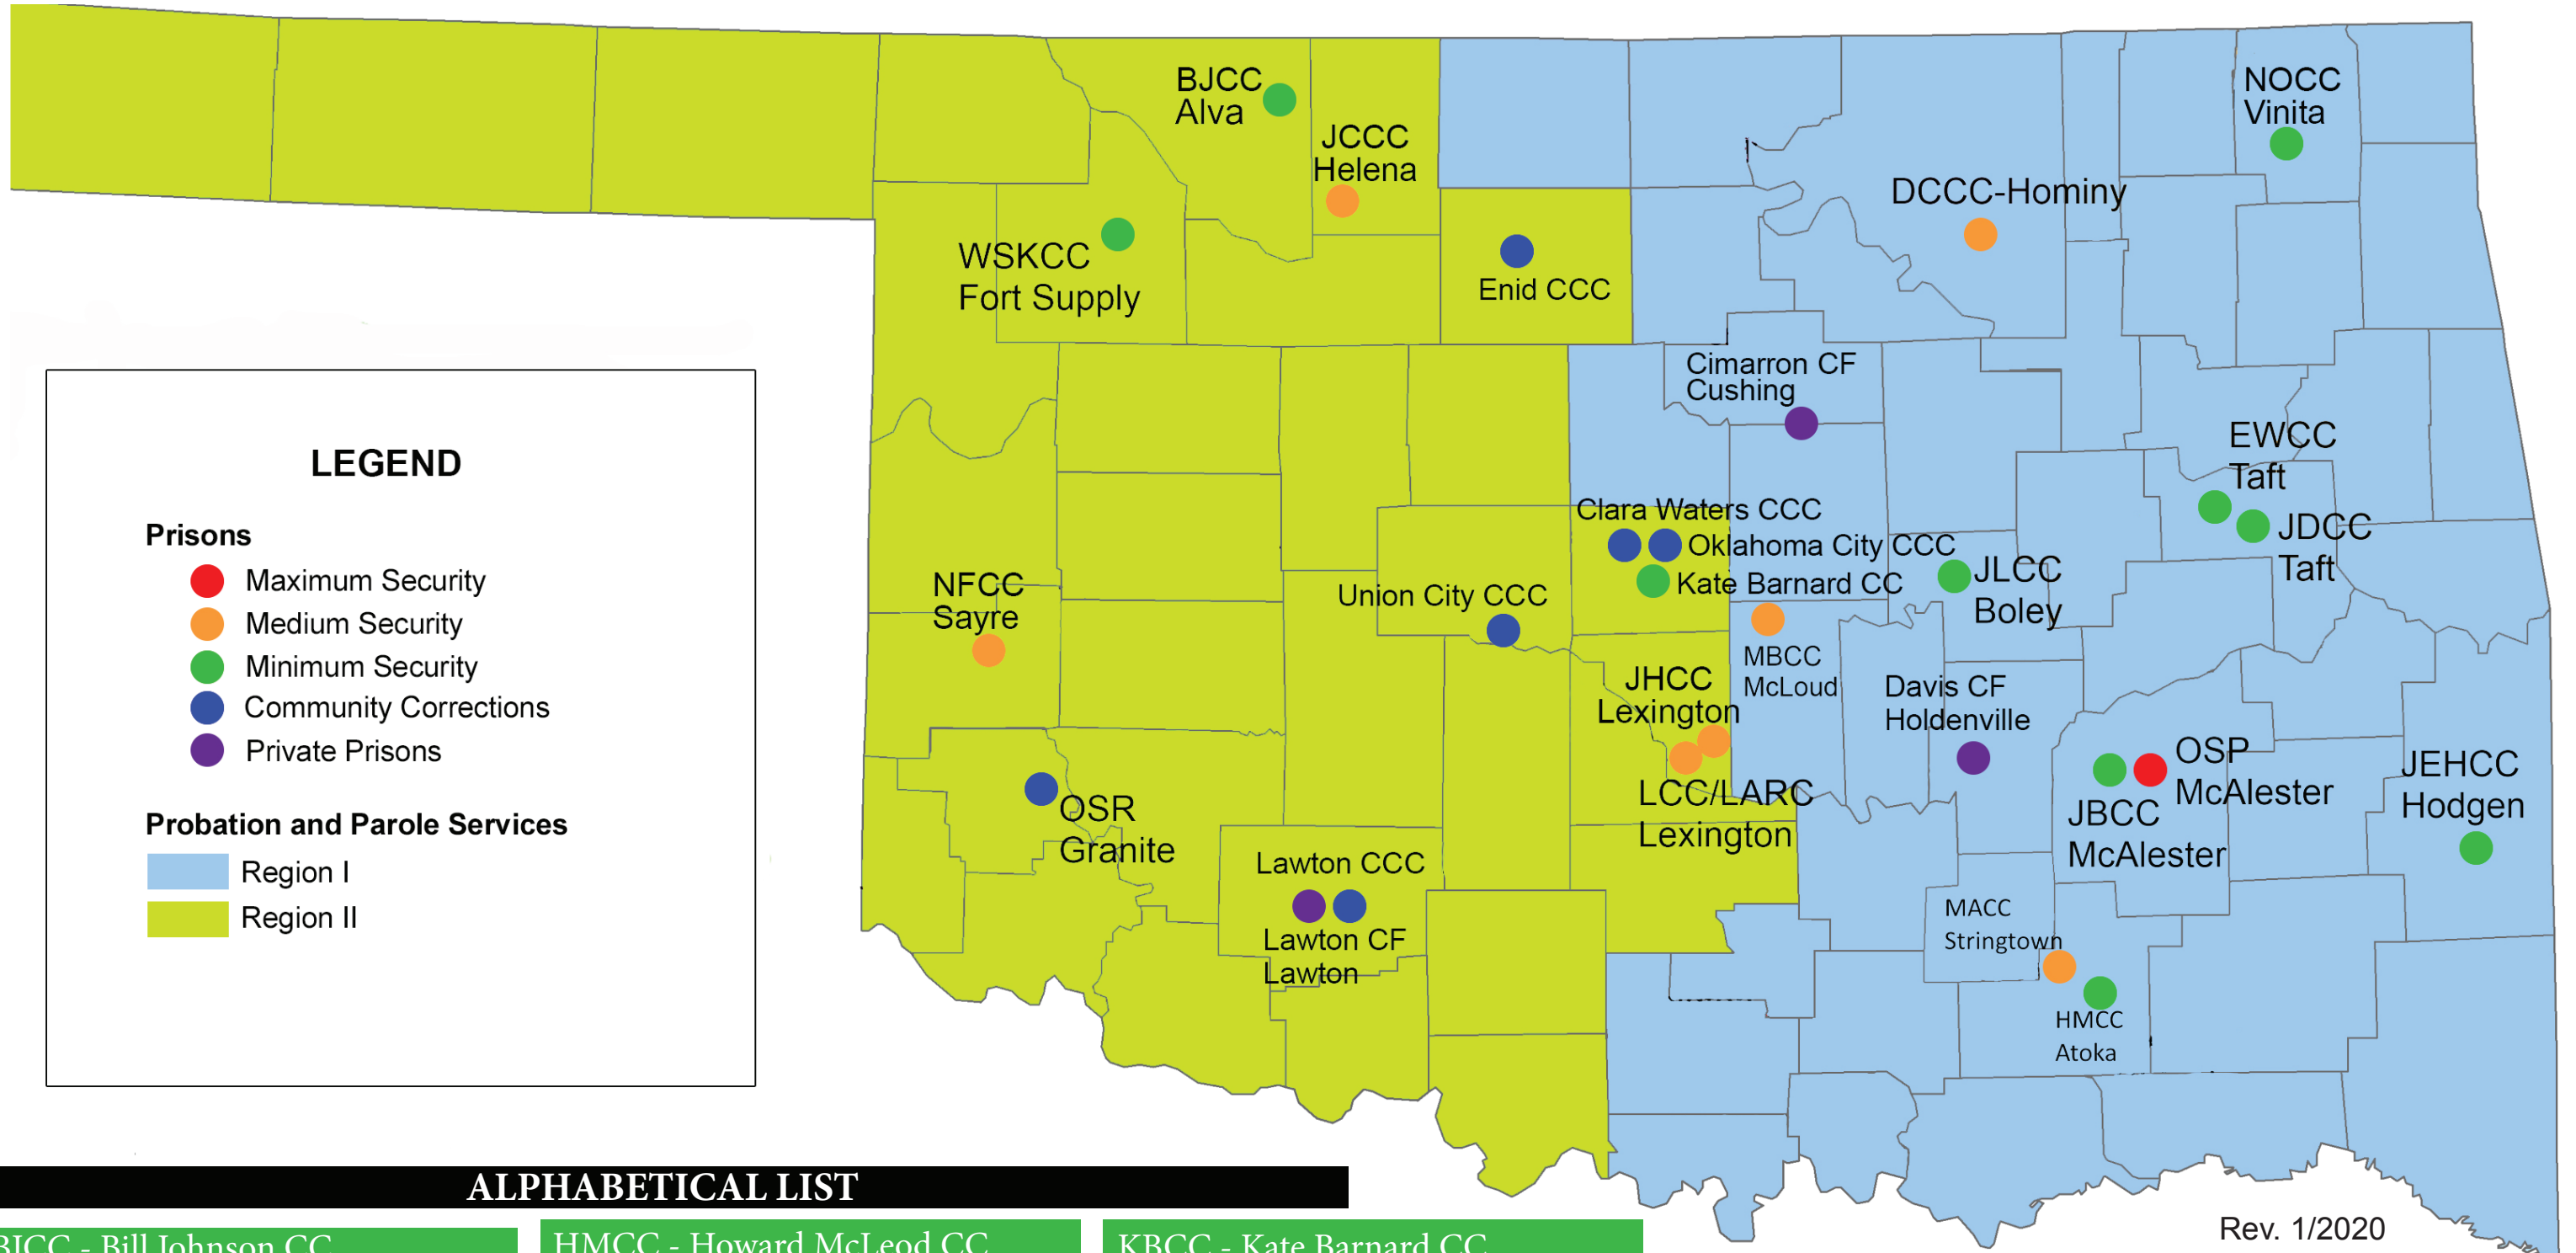

# Facility and Community Locations

**LEGEND**

**Prisons**

- Maximum Security
- Medium Security
- Minimum Security
- Community Corrections
- Private Prisons

**Probation and Parole Services**

- Region I
- Region II

## ALPHABETICAL LIST

BJCC - Bill Johnson CC	HMCC - Howard McLeod CC	KBCC - Kate Barnard CC	
CCF - Cimarron CF	JBCC - Jackie Brannon CC	LCCC - Lawton CCC	NFCC - North Fork CC
CWCCC - Clara Waters CCC	JCCC - James Crabtree CC	LCF - Lawton CF	OSP - Oklahoma State Penitentiary
DCF - Davis Correctional Facility	JDCC - Jess Dunn CC	LCC/LARC - Lexington CC	OSR - Oklahoma State Reformatory
DCCC - Dick Conner CC	JEHCC - Jim E. Hamilton CC	MBCC - Mabel Bassett CC	OKCCCC - Oklahoma City CCC
EWCC - Eddie Warrior CC	JLCC - John H. Lilley CC	MACC - Mack Alford CC	UCCCC - Union City CCC
ECCC - Enid CCC	JHCC - Joseph Harp CC	NOCC - Northeast Oklahoma CC	WSKCC - William S. Key CC