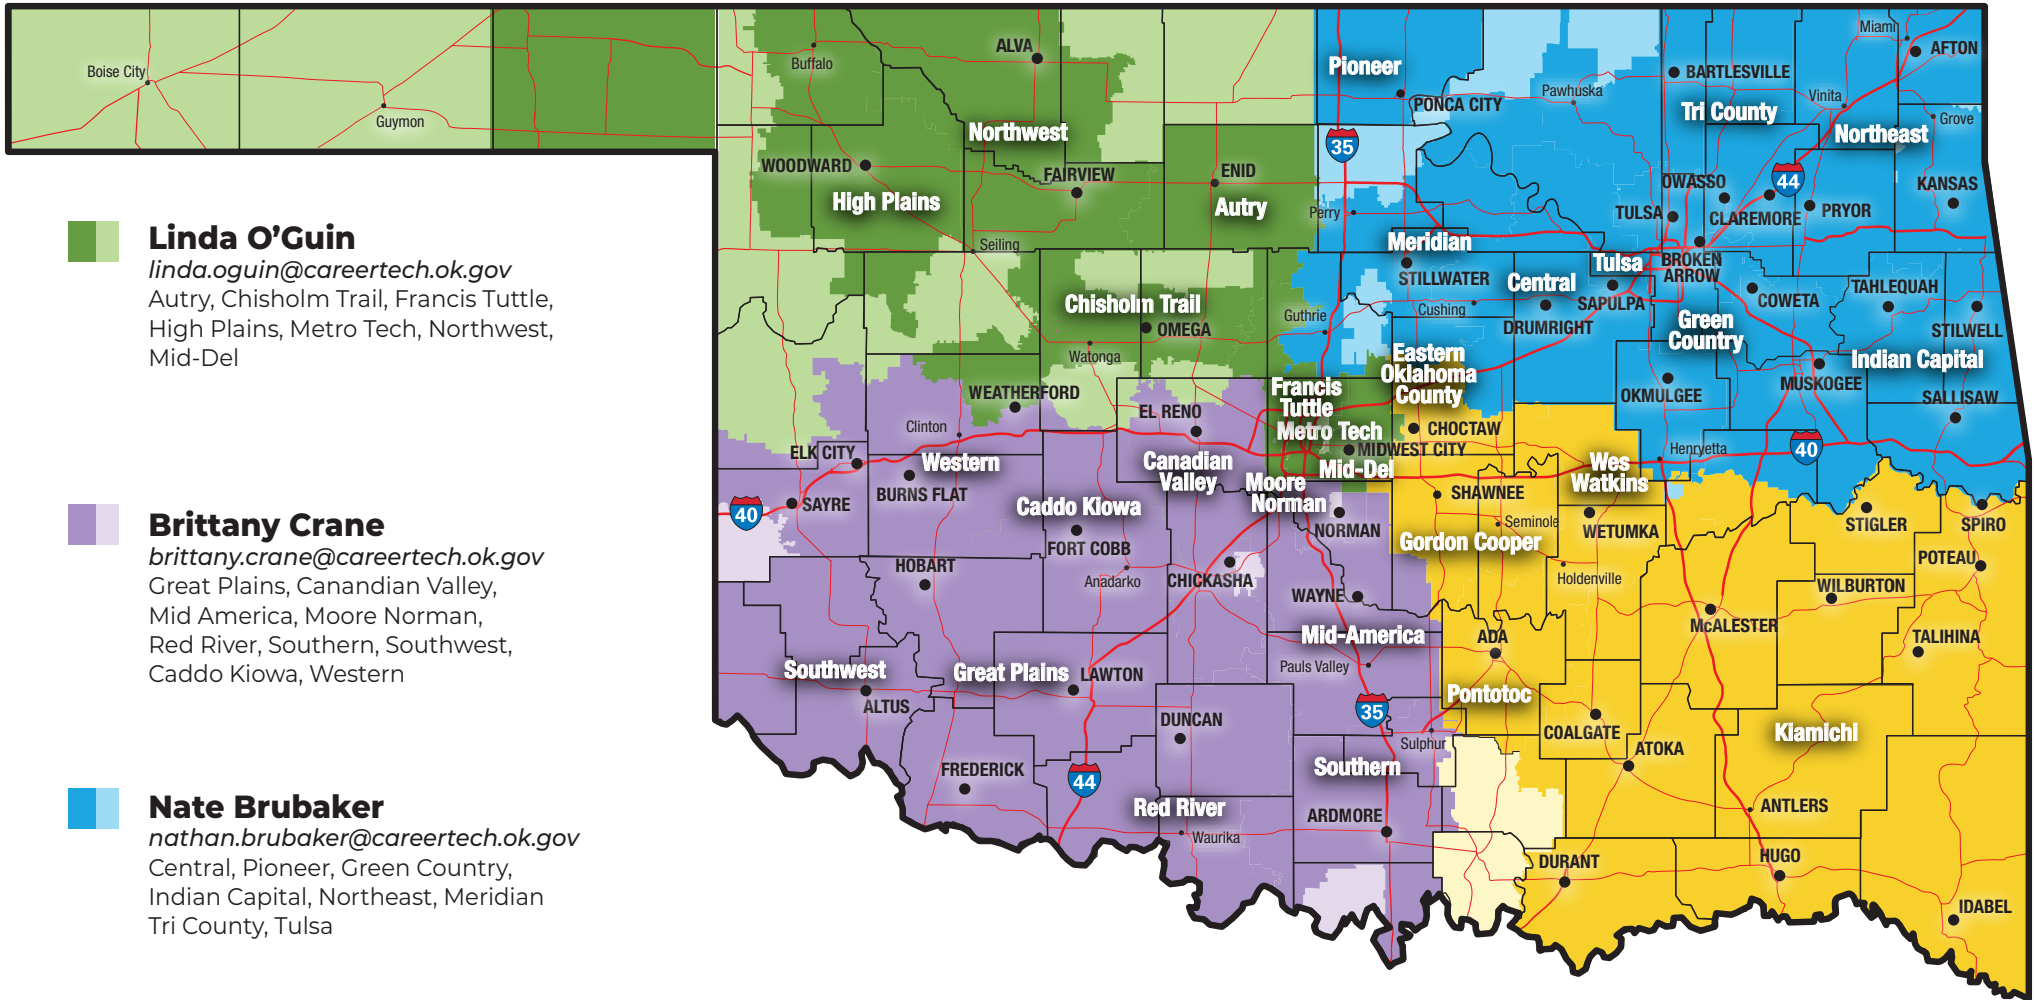

Regional Career Development Coordinators

Linda O'Guin
linda.oguain@careertech.ok.gov
 Autry, Chisholm Trail, Francis Tuttle,
 High Plains, Metro Tech, Northwest,
 Mid-Del

Brittany Crane
brittany.crane@careertech.ok.gov
 Great Plains, Canadian Valley,
 Mid America, Moore Norman,
 Red River, Southern, Southwest,
 Caddo Kiowa, Western

Nate Brubaker
nathan.brubaker@careertech.ok.gov
 Central, Pioneer, Green Country,
 Indian Capital, Northeast, Meridian
 Tri County, Tulsa

Vacant
shawna.nord@careertech.ok.gov
 Kiamichi, Pontotoc, Gordon Cooper,
 Eastern Oklahoma County, Wes Watkins

Lighter colors are not part of a Technology Center District.

**OKLAHOMA
 CareerTech**

**Counseling and
 Career Development**