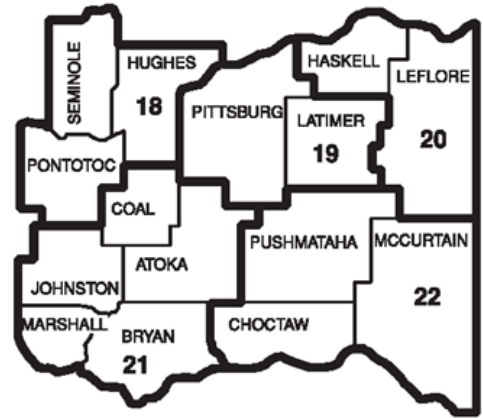

Southeast Area Directory
Clark Long, Program Specialist
(405) 743-5490
clark.long@careertech.ok.gov

Holdenville Region—No. 18

Allen
Aaron Purkins
(580) 857-2417 Ext. 120
apurkins@allenmustangs.org
Pontotoc County