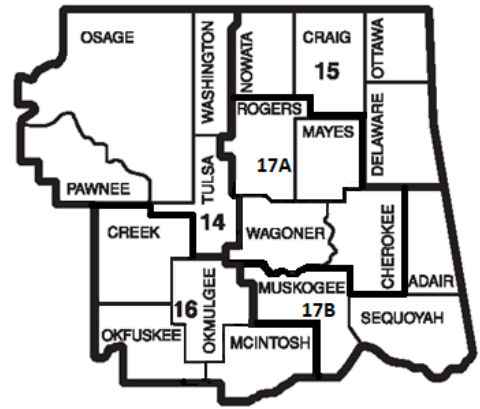

Northeast Area Directory
 David Turner, Program Specialist
 (405) 743-5566
 david.turner@careertech.ok.gov

Tulsa Region—No. 14

Barnsdall
 Jessi Treece
 (918) 847-2271 Ext. 115
 jtreece@barnsdallschools.org
 Osage County