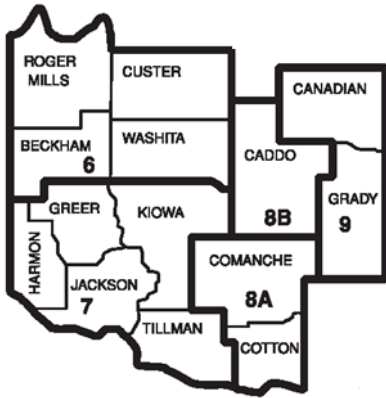

Watonga

Kayla Flanders
(580) 623-7362
kflanders@watonga.k12.ok.us
Blaine County

Southwest Area Directory
 Kurt Murray, Program Specialist
 (405) 743-5489
 kurt.murray@careertech.ok.gov

Elk City Region—No. 6