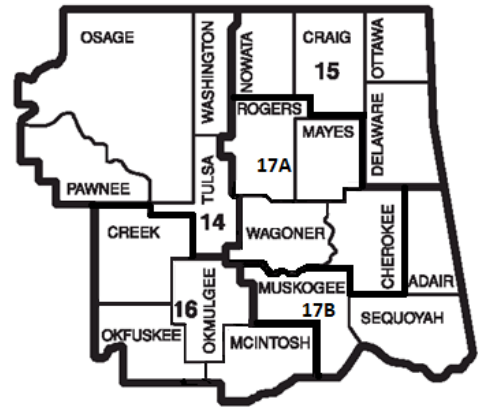

Northeast Area Directory
David Turner, Program Specialist
(405) 743-5566
david.turner@careertech.ok.gov

Tulsa Region—No. 14