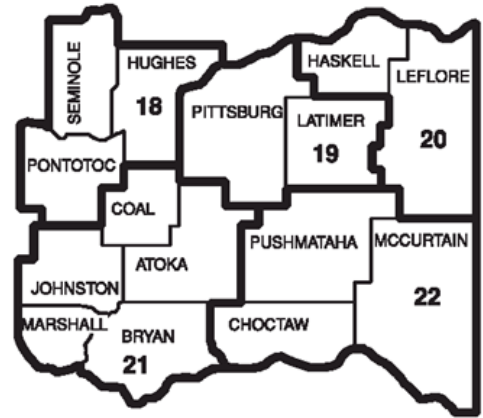

Southeast Area Directory
Clark Long, Program Specialist
(405) 743-5490
clark.long@careertech.ok.gov

Holdenville Region—No. 18