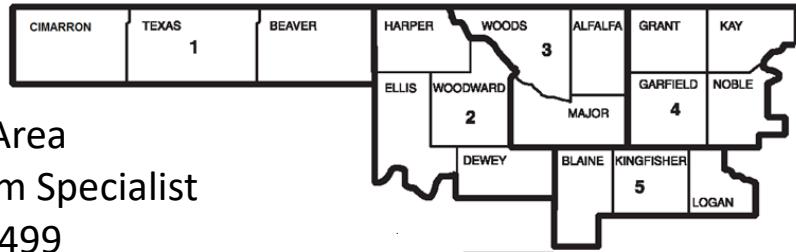

Northwest Area
Allen Miller, Program Specialist
(405) 743.5499
allen.miller@careertech.ok.gov

Panhandle Region - # 1

Balko
Jacob Palmer
(580) 646-3385
jpalmer@balko.k12.ok.us
Beaver County

Beaver
Ashley Harrison
(580) 625-3444
aharrison@beaver.k12.ok.us
Beaver County

Boise City
Sierra Gomez
(580) 544-3111
sierra.gomez@bcpsd.org
Cimarron County

Goodwell
Darci Freeland
(580) 349-2271 Ext. 116
dfreeland
@goodwell.k12.ok.us
Texas County

Guymon
Stacia Huxman
(580) 338-4350
stacia.huxman
@guymontigers.com
Texas County

Guymon
Levi Johnson
(580) 338-4350
levi.johnson
@guymontigers.com
Texas County

Hardesty
Ed Elam
(580) 888-4258 Ext. 316
eelam@hardesty.k12.ok.us
Texas County

Hooker
Kevin Alm
(580) 652-2162
kalm@hookerpublicschools.net
Texas County

Hooker
Tonya Alm
(580) 652-2516 Ext. 261
talm@hookerpublicschools.net
Texas County

Texhoma
Lara Barger
(580) 423-7371 Ext. 513
lara.barger@texhoma61.net
Texas County

Woodward Region - # 2

Arnett
Chris Johnston
(580) 885-7285
cjohnston@arnett.k12.ok.us
Ellis County

Buffalo
Tim Harland
(580) 735-2448
tharland@buffalo.k12.ok.us
Harper County

Fargo-Gage
Amber Rinehart
(580) 698-2298
amber.rinehart@fargo.k12.ok.us
Ellis County

Fort Supply
Kevin Kornele
(580) 766-2611
kkornele@fortsupply.k12.ok.us
Woodward County

Laverne
Sandi Kolbe
(580) 921-3361
kolbe_s@laverne.k12.ok.us
Harper County

Laverne
Nathan Lang
(580) 921-3361
nlang@laverne.k12.ok.us
Harper County