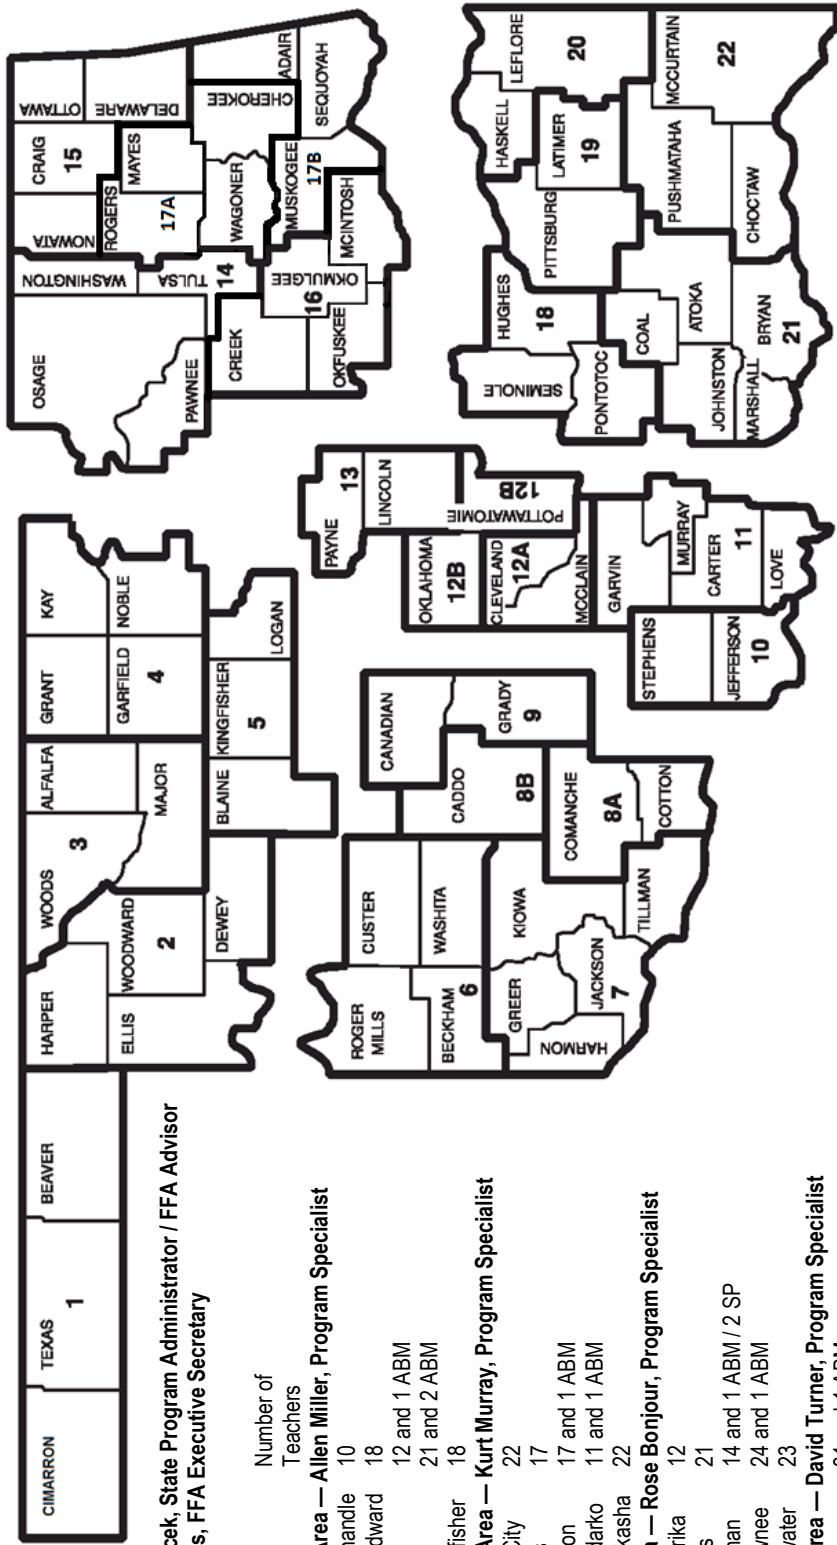

**2024-2025
OKLAHOMA AGRICULTURAL EDUCATION TEACHERS'
AREA AND REGIONAL GROUPS**

Scott Nemecek, State Program Administrator / FFA Advisor
Trevor Lucas, FFA Executive Secretary

Number of
Teachers

Northwest Area — Allen Miller, Program Specialist

- 1 Panhandle 10
- 2 Woodward 18
- 3 Alva 12 and 1 ABM
- 4 Enid 21 and 2 ABM
- 5 Kingfisher 18

Southwest Area — Kurt Murray, Program Specialist

- 6 Elk City 22
- 7 Altus 17
- 8A Lawton 17 and 1 ABM
- 8B Anadarko 11 and 1 ABM
- 9 Chickasha 22

Central Area — Rose Bonjour, Program Specialist

- 10 Waurika 12
- 11 Davis 21
- 12A Norman 14 and 1 ABM / 2 SP
- 12B Shawnee 24 and 1 ABM
- 13 Stillwater 23

Northeast Area — David Turner, Program Specialist

- 14 Tulsa 31 and 1 ABM
- 15 Vinita 20 and 1 ABM
- 16 Morris 30
- 17A Wagoner 32
- 17B Muskogee 26

Southeast Area — Clark Long, Program Specialist

- 18 Holdenville 19 and 1 ABM
- 19 Wilburton 14 and 1 ABM
- 20 Poteau 21
- 21 Atoka 31
- 22 Idabel 21

Each Region has elected officers and meets each month with a state staff member.

	No. Depts.	Single-Teacher Dept.	Two-Teacher Dept.	Three-Teacher Dept.	Four-Teacher Dept.	Total Teachers	*ABM AI	**SP
Northwest Area	63	50	10	3		79	3	
Southwest Area	65	49	10	4	2	89	2	
Central Area	68	47	17	3	1	94	2	2
Northeast Area	92	55	31	6		139	2	
Southeast Area	80	58	18	4		106	2	
Total	369	257	89	20	3	507	11	2

*Agricultural Business Management - Adult Instructors

**Special Programs