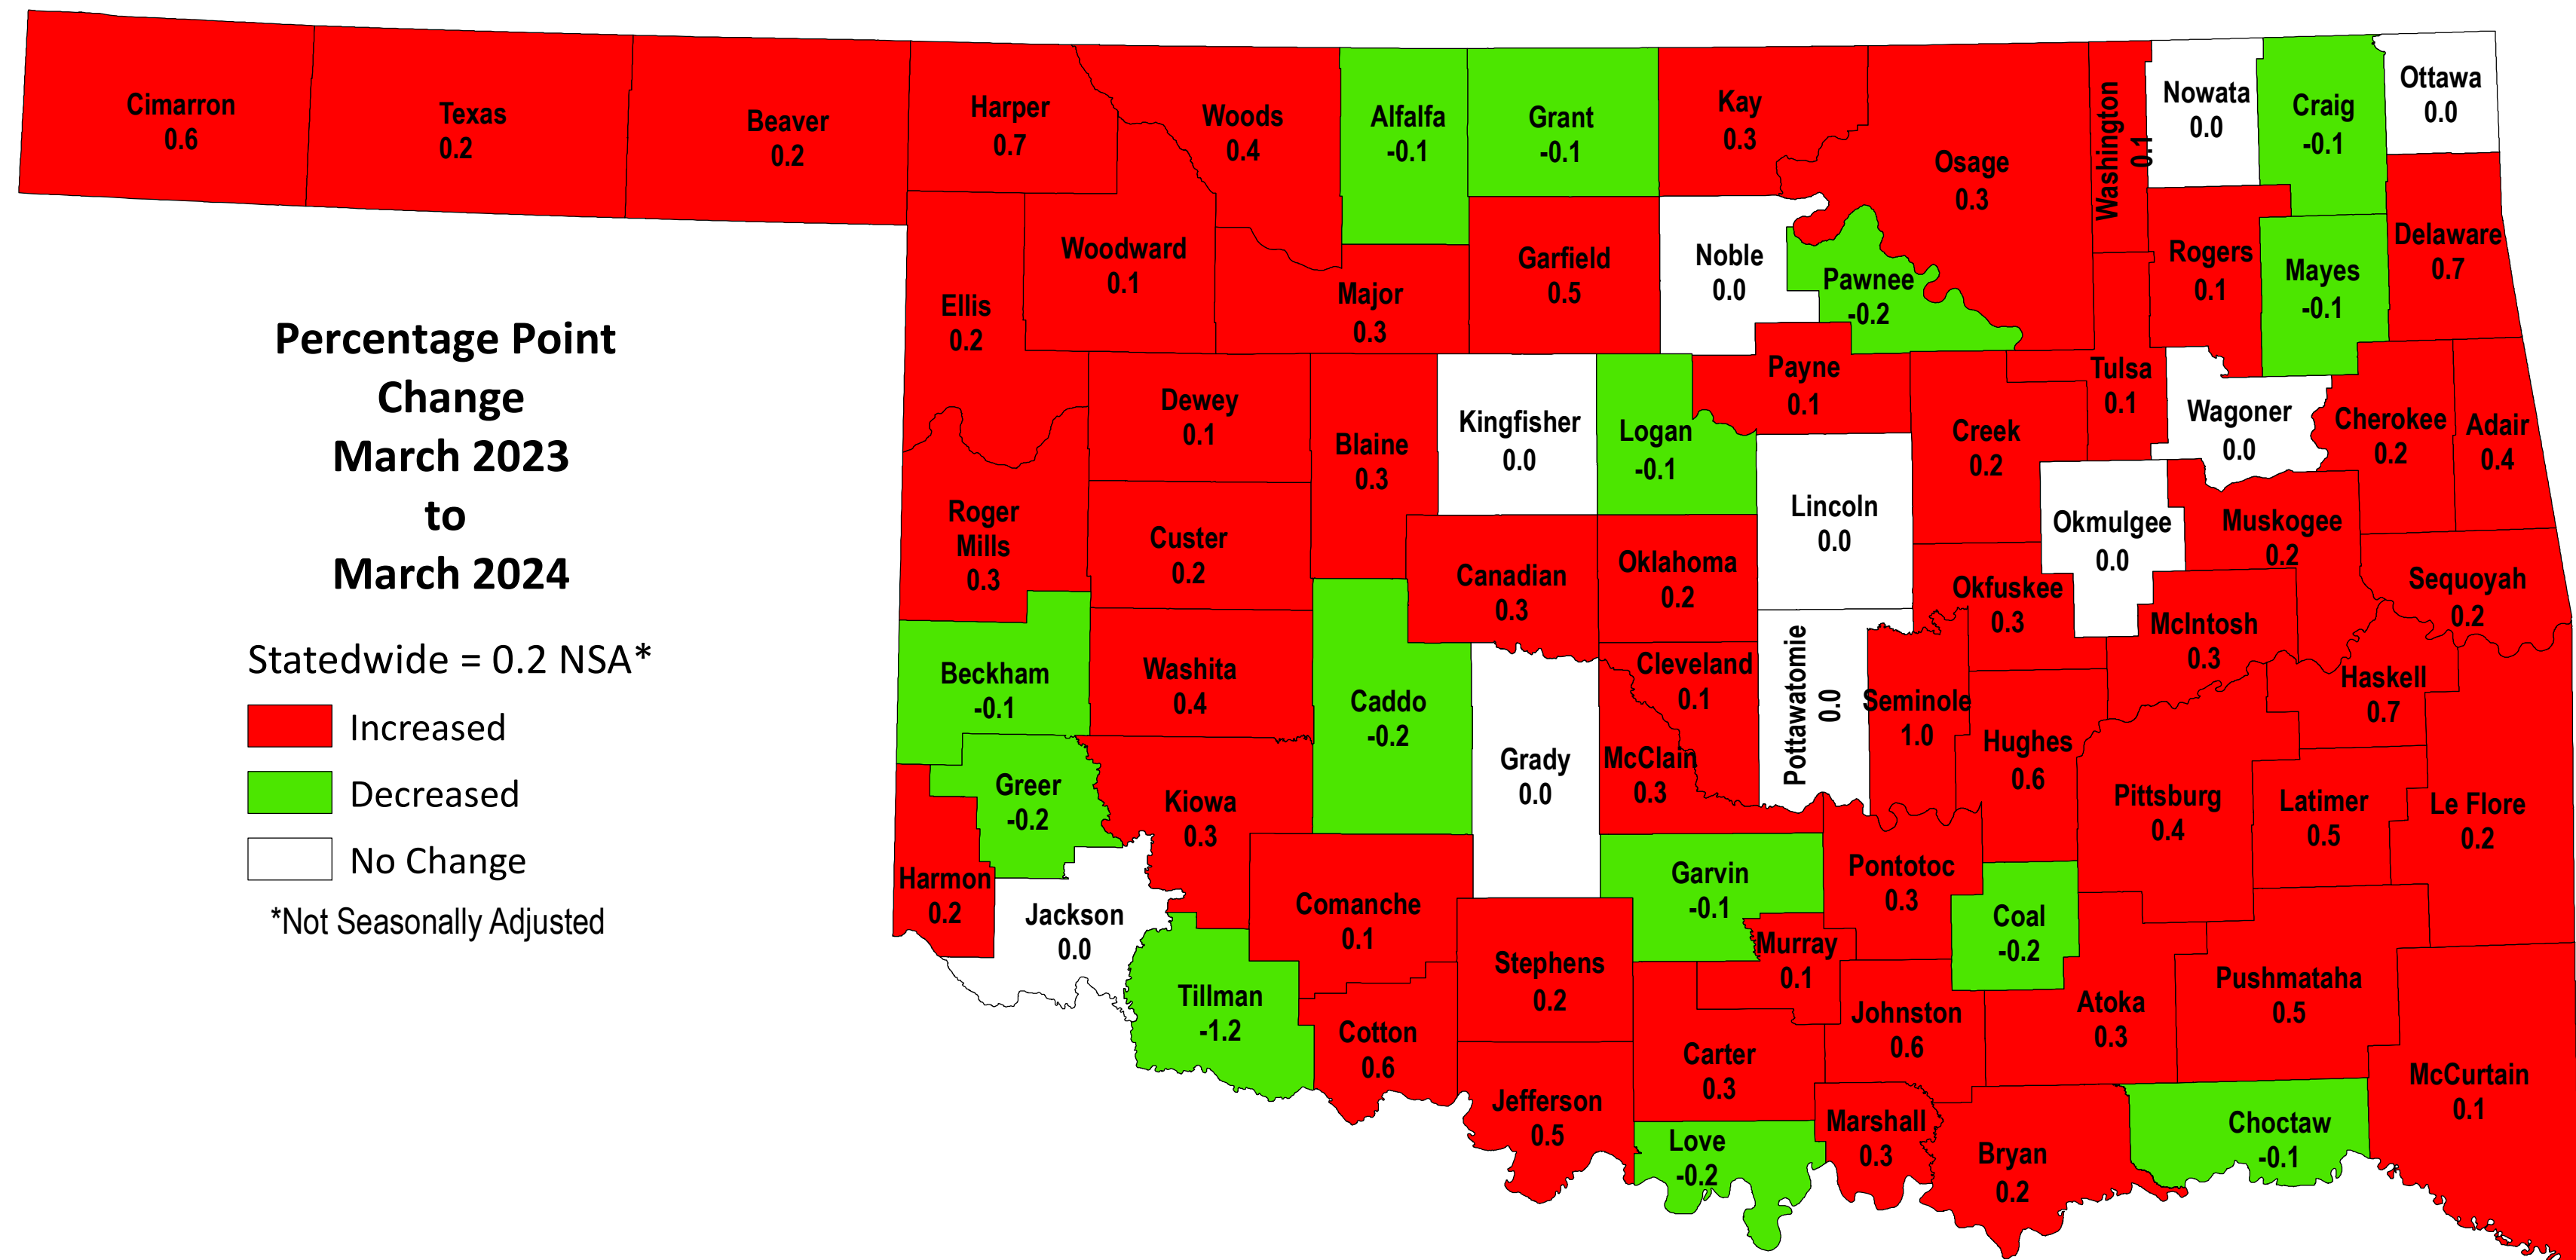

County Unemployment Rates, Over-the-Year Change

SOURCE: U.S. Department of Labor, Bureau of Labor Statistics, Local Area Unemployment Statistics (LAUS)