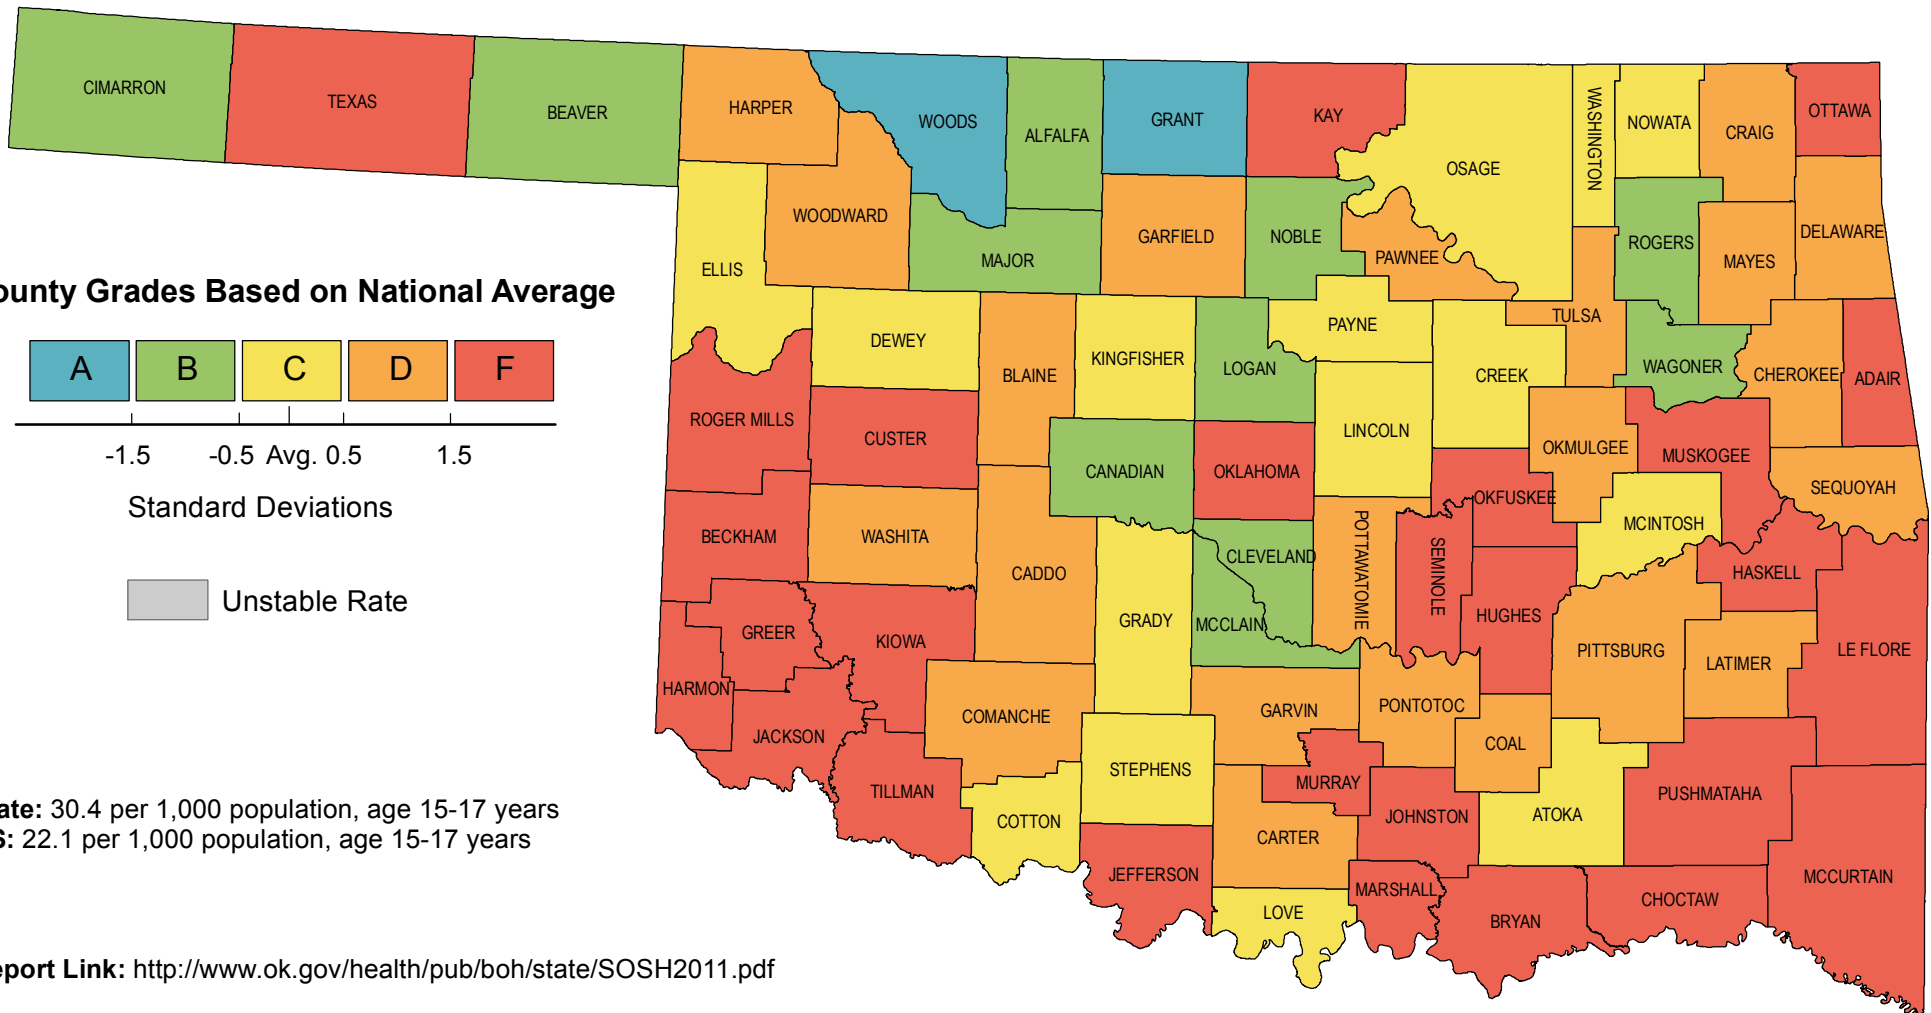

# Teen Fertility Rates, 2003-2007

**Data Source:** Oklahoma Vital Statistics, OK2SHARE

**Created:** 1.10.2012

**Projection/Coordinate System:** USGS Albers Equal Area Conic

**Disclaimer:** This map is a compilation of records, information and data from various city, county and State offices and other sources, affecting the area shown, and is the best representation of the data available at the time. The map and data are to be used for reference purposes only. The user acknowledges and accepts all inherent limitations of the map, including the fact that the data are dynamic and in a constant state of maintenance.