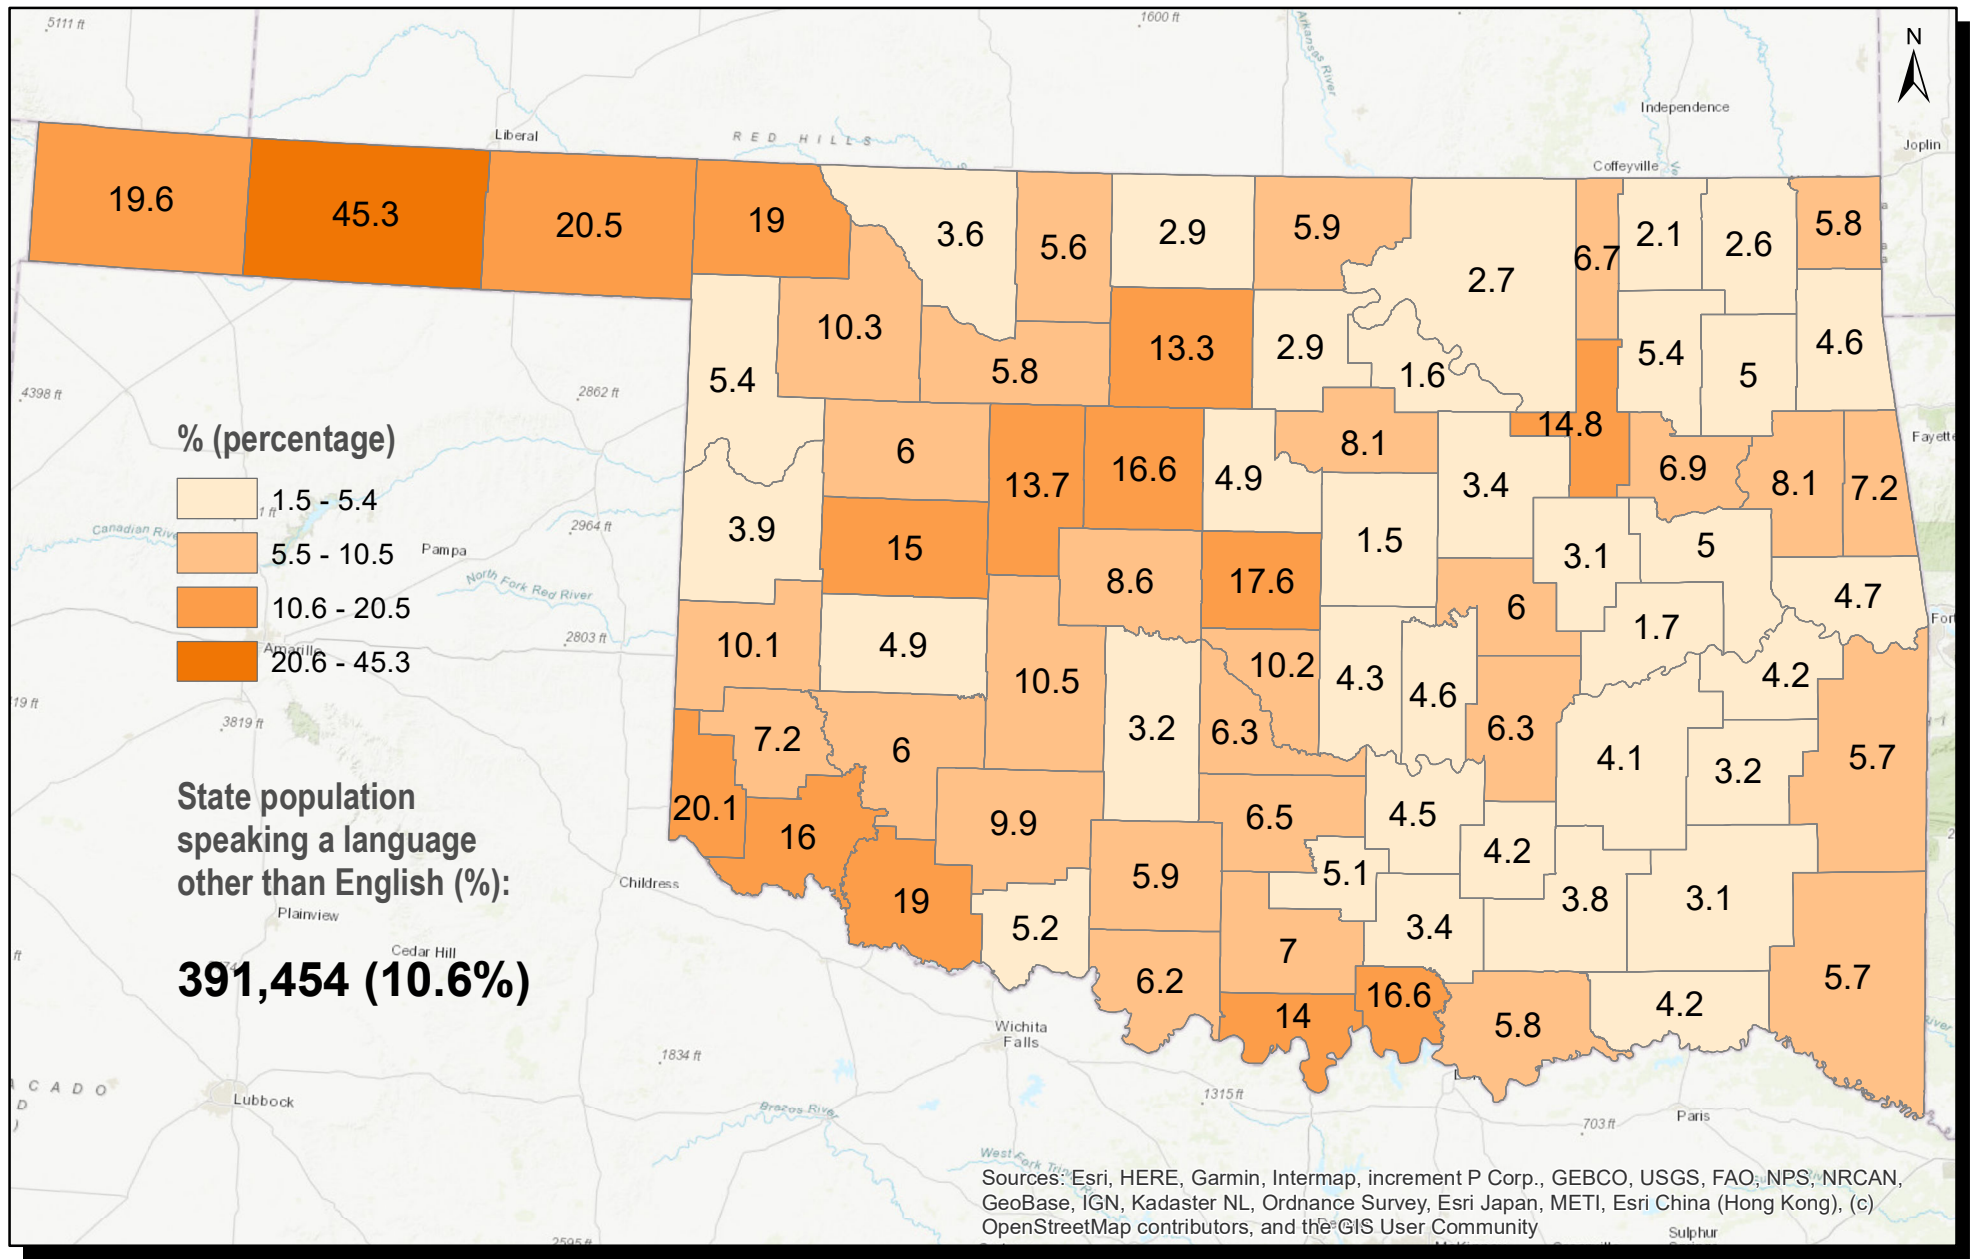

% of County Population Speaking non-English Language, Age >= 5yr.

• Notes: County Percentage = county population speaking a language other than English / county population.
 • Data Source: U.S. Census, The American Community Survey, ACSST5Y2020.S1601. • Created by OMHHE (OSDH) in May 2022.